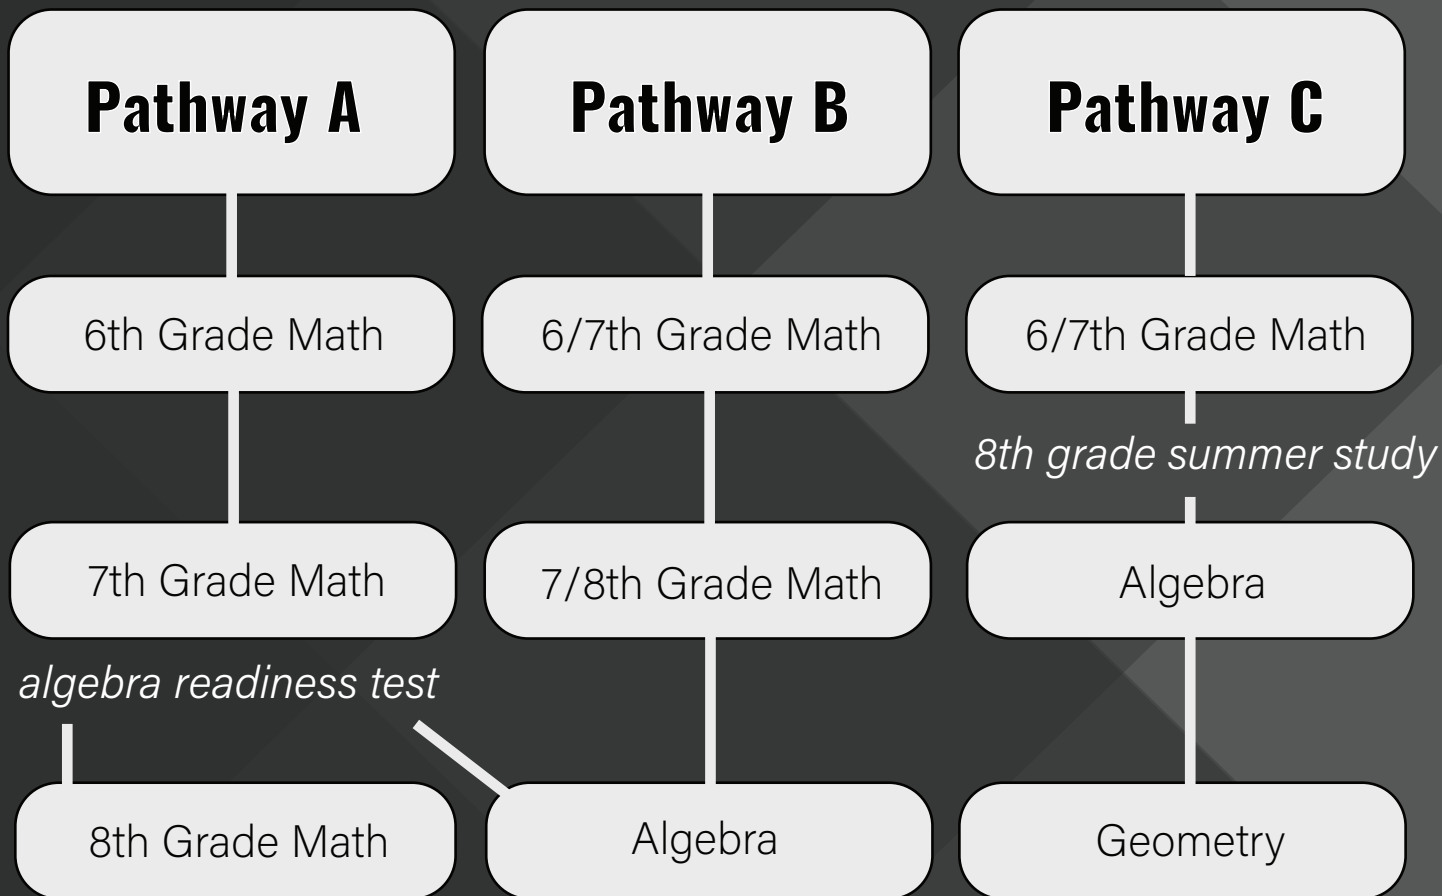

# Middle School Math Pathways

Data used to determine pathway includes but is not limited to:

- Gifted identification in math
- Predictive score from Ohio State assessments
- NWEA MAP percentile scores
- Cognitive ability score
- Algebra readiness score if requested