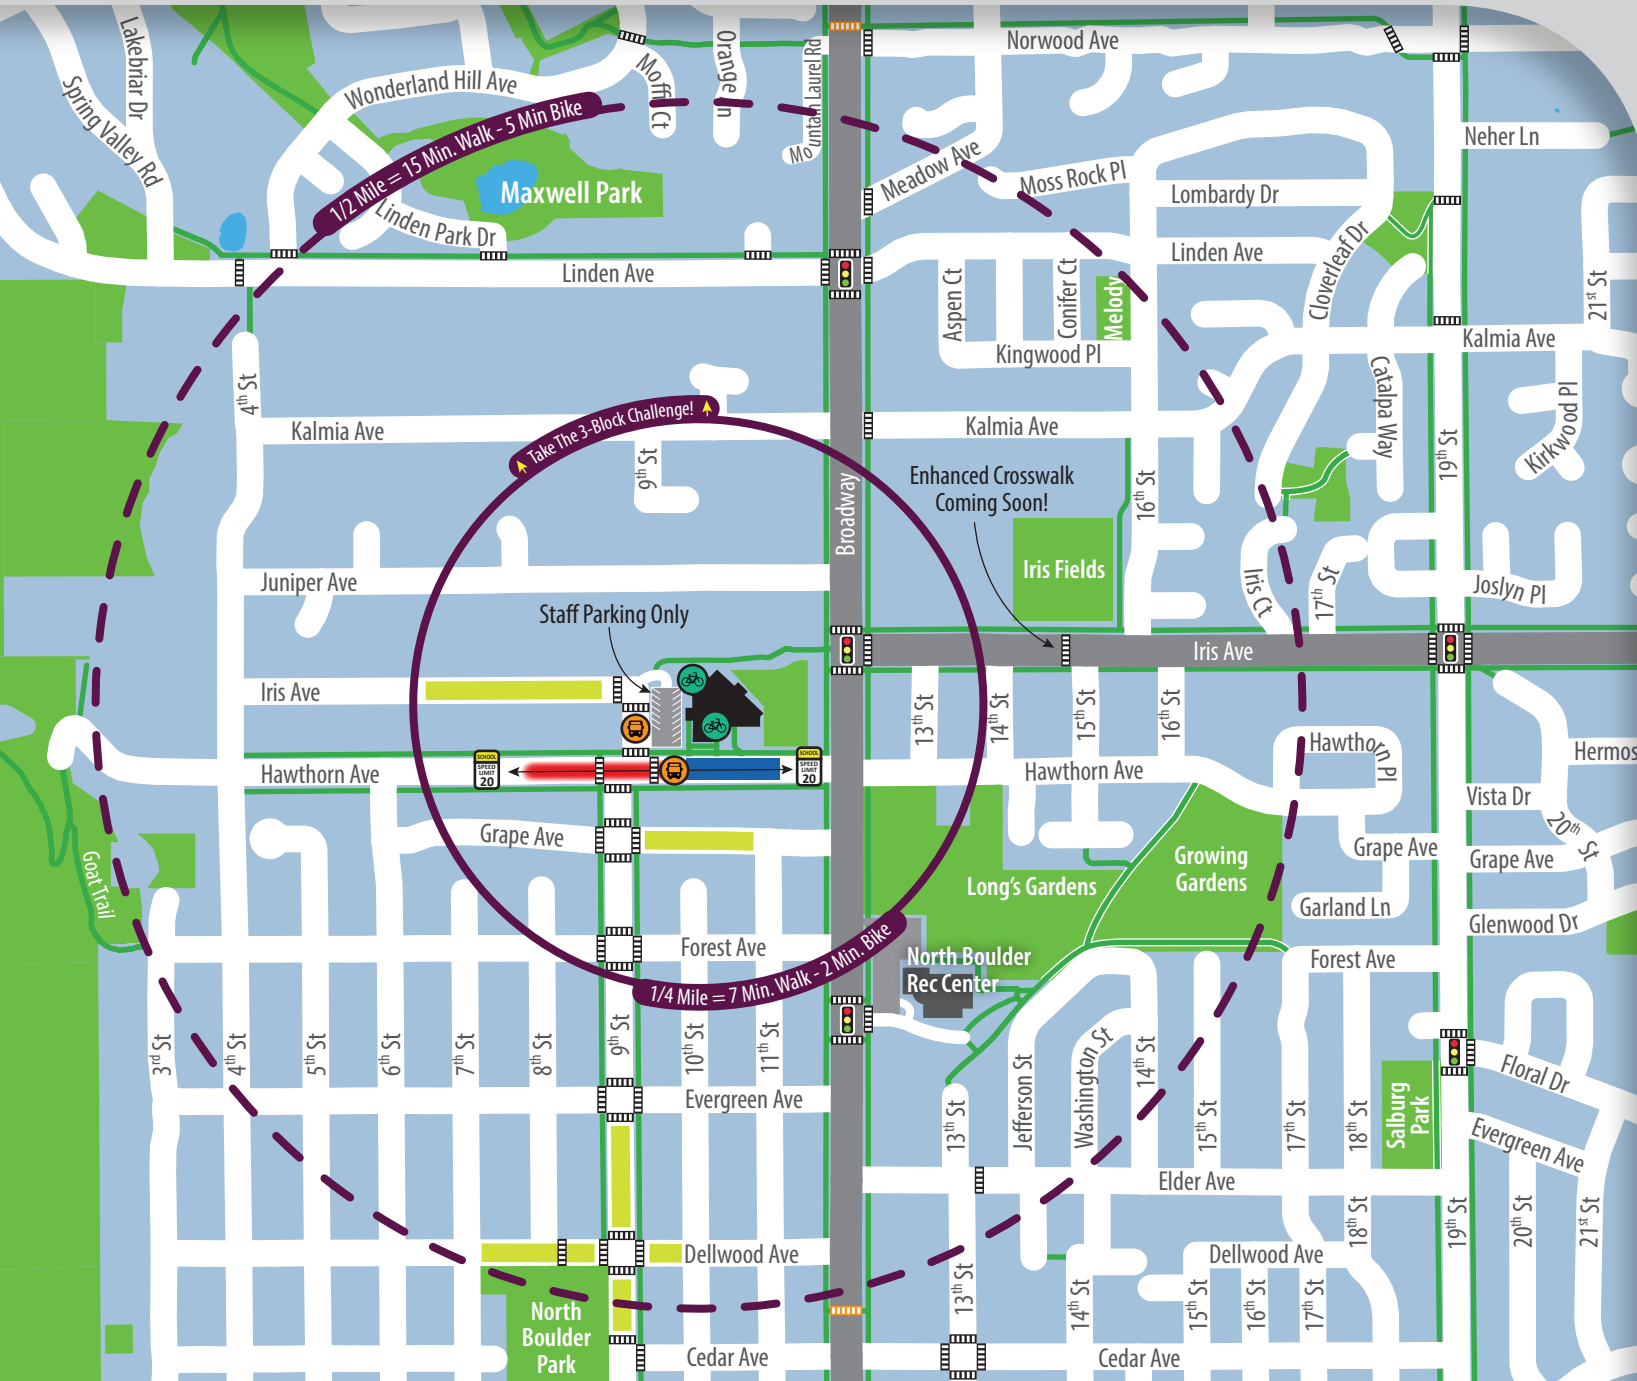

Foothill Elementary Travel Map

The 3 Block Challenge

Legend

-  High Traffic Congestion & No U-Turns (Avoid)
-  Park & Walk (Aim for)
-  Walk & Bike Path (Paved)
-  Crosswalks
-  Enhanced Crosswalk
-  Hug n' Go
-  Traffic Light
-  Bike Parking
-  School Bus Drop Off
-  School Slow Zone (20mph)
-  Foothill Elementary

Questions about student transportation?

Email: saferoutes@BVSD.org | Phone: 720-561-5120