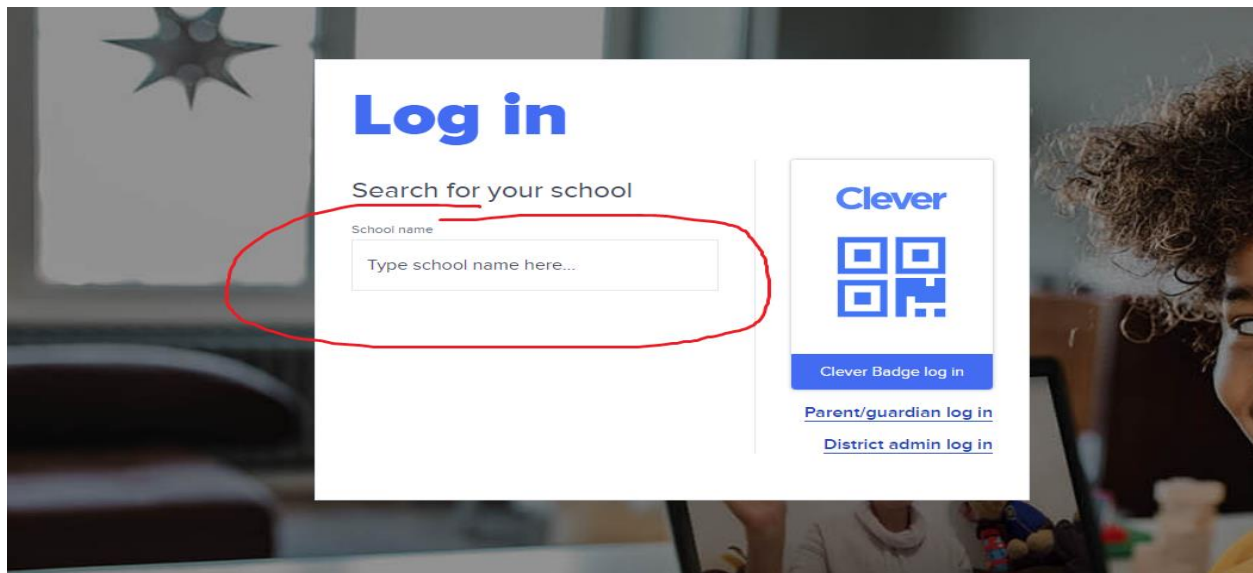

Instructions for logging online into your device for the first time

1. Go to www.clever.com
2. Click Log in as a student

[Log in to Clever](#)

3. Type in your school name under search for your school

4. If there is more than one school by that name, look for the one that says Western Heights/OK for Oklahoma