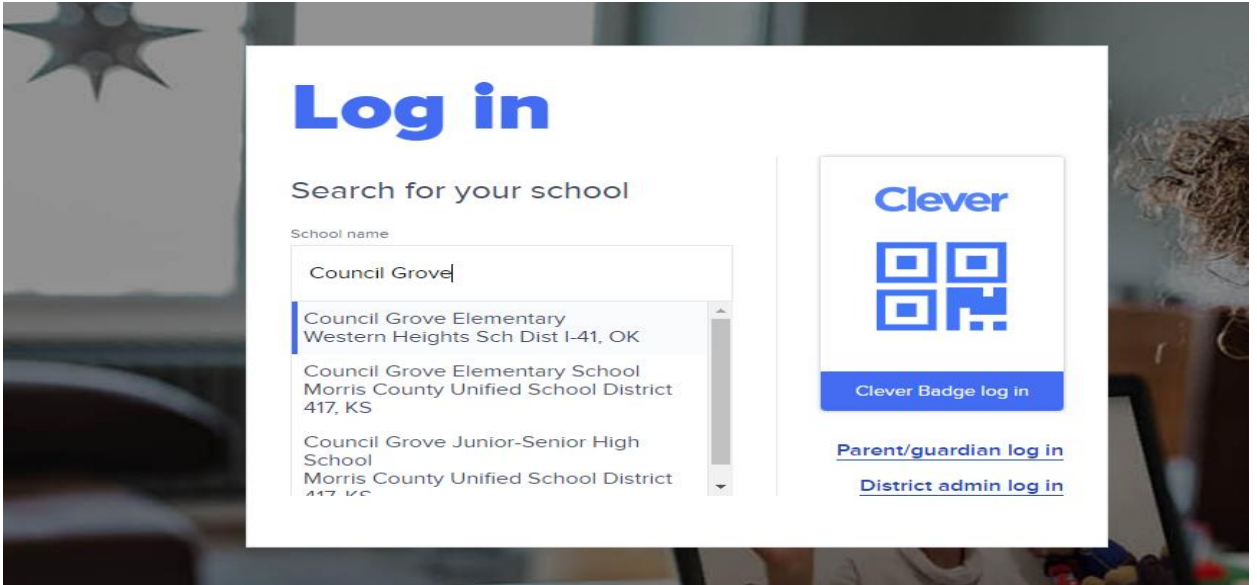

Instructions for logging online into your device for the first time

1. Go to www.clever.com
2. Click Log in as a student

[Log in to Clever](#)

3. Type in your school name under search for your school

4. If there is more than one school by that name, look for the one that says Western Heights/OK for Oklahoma