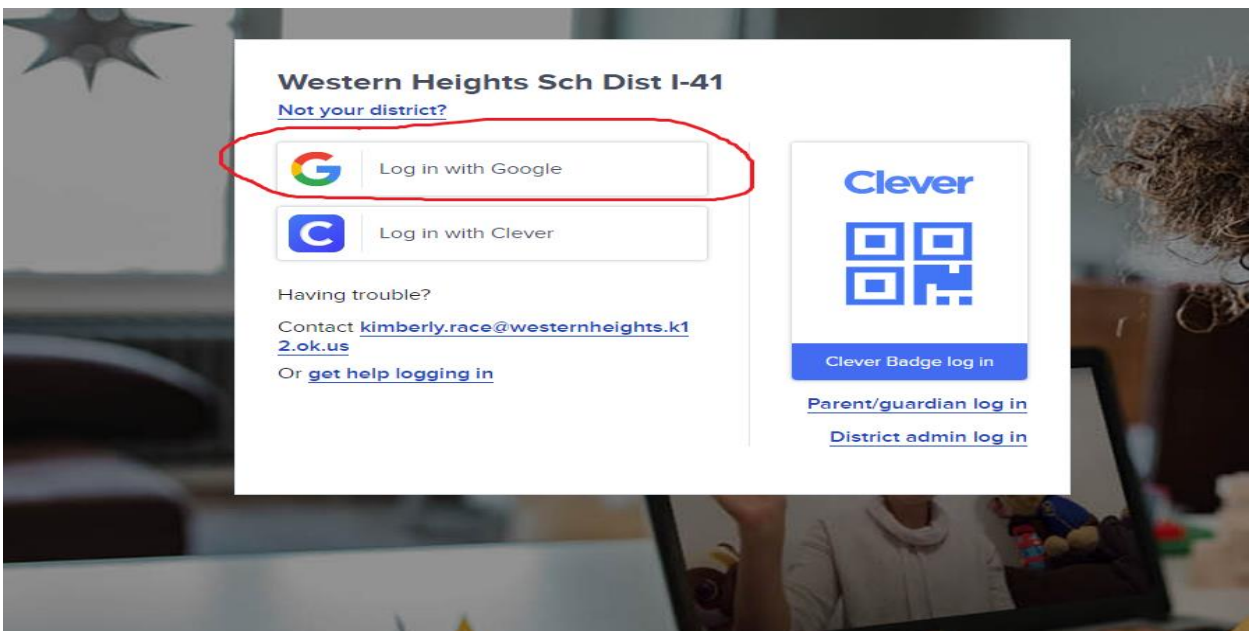

Instructions for logging online into your device for the first time

1. Go to www.clever.com
2. Click Log in as a student

[Log in to Clever](#)

3. Type in your school name under search for your school

4. If there is more than one school by that name, look for the one that says Western Heights/OK for Oklahoma