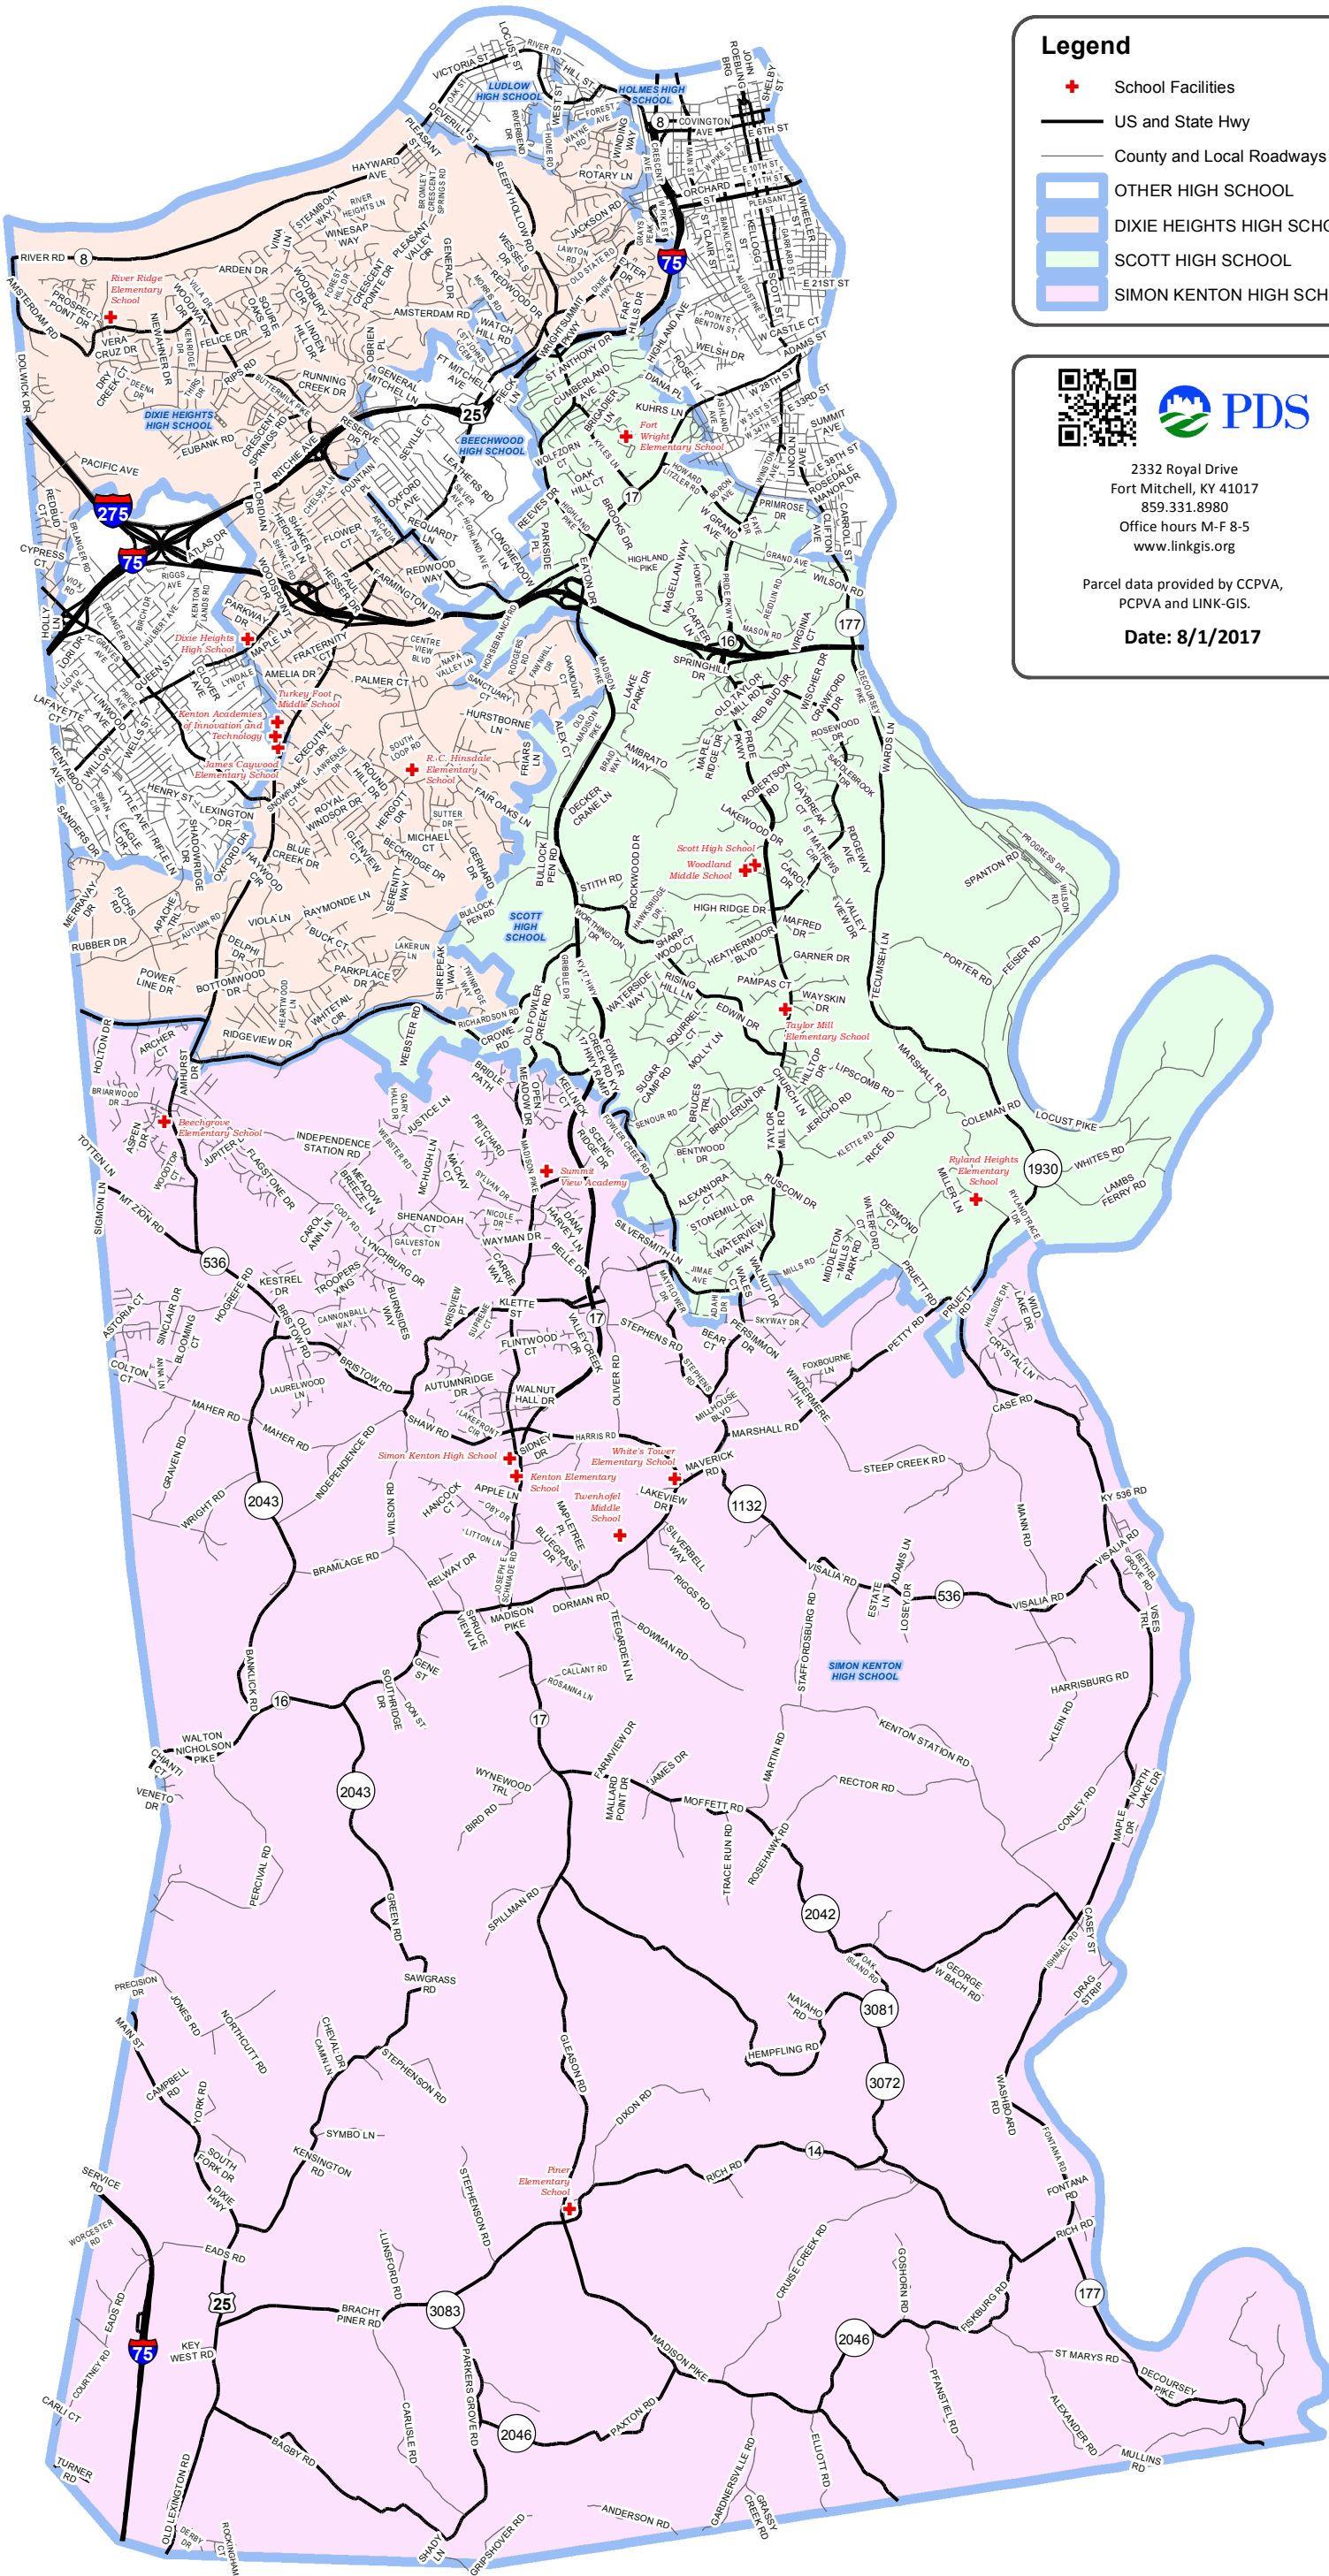

High School Districts 2017-2018

Legend

- + School Facilities
- US and State Hwy
- County and Local Roadways
- OTHER HIGH SCHOOL
- DIXIE HEIGHTS HIGH SCHOOL
- SCOTT HIGH SCHOOL
- SIMON KENTON HIGH SCHOOL

1:90,000

0 2,500 5,000 10,000 Feet

2332 Royal Drive
Fort Mitchell, KY 41017
859.331.8980
Office hours M-F 8-5
www.linkgis.org

Parcel data provided by CCPVA,
PCPVA and LINK-GIS.

Date: 8/1/2017

These GIS data are deemed reliable and every effort has been made to ensure their accuracy. They are, however, provided "as is" without warranty of correctness, timeliness, reliability, or completeness. Map elements do not represent a legal survey of land. Use of these data for any purpose should be with an acknowledgement of their limitations, including the fact that they are dynamic in nature and in a constant state of maintenance. Field investigation may be necessary.