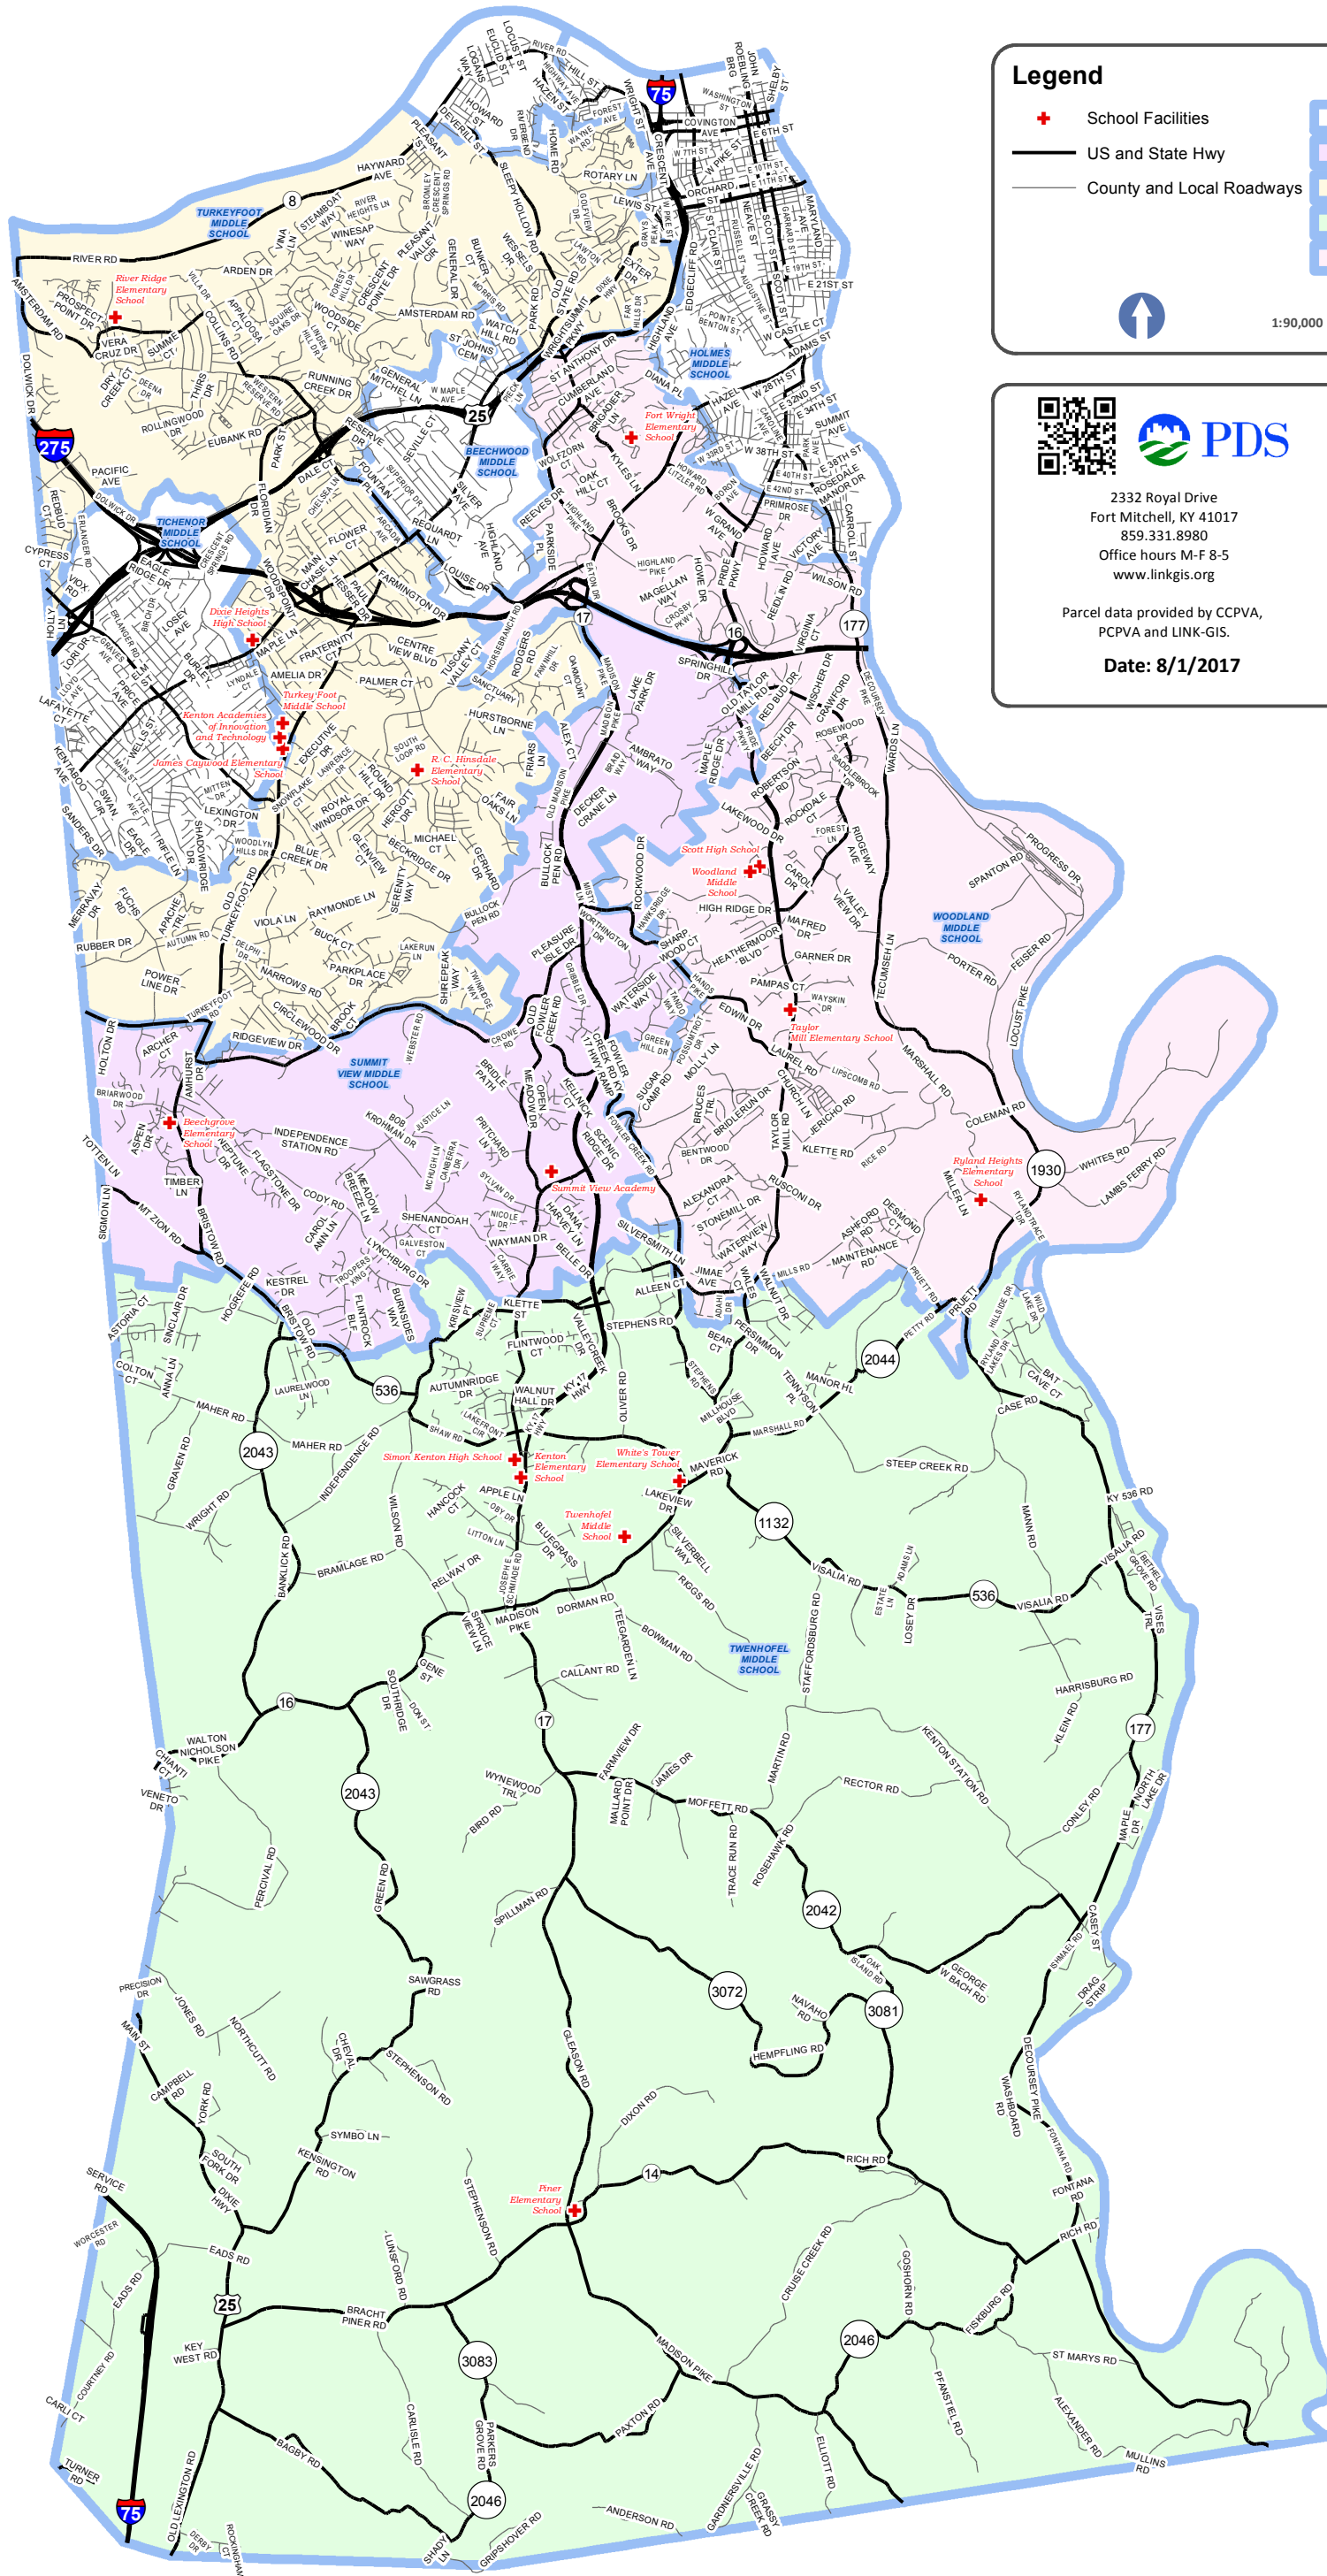

Elementary School Districts 2017-2018

Legend

- + School Facilities
- US and State Hwy
- County and Local Roadways
- OTHER SCHOOL DISTRICTS
- KENTON ELEMENTARY
- PINER ELEMENTARY
- RIVER RIDGE ELEMENTARY
- RYLAND HEIGHTS ELEMENTARY
- SUMMIT VIEW ELEMENTARY
- TAYLOR MILL ELEMENTARY
- WHITES TOWER ELEMENTARY
- CAYWOOD ELEMENTARY
- FORT WRIGHT ELEMENTARY
- HINSDALE ELEMENTARY

1:90,000

2332 Royal Drive
 Fort Mitchell, KY 41017
 859.331.8980
 Office hours M-F 8-5
 www.linkgis.org

Parcel data provided by CCPVA,
 PCPVA and LINK-GIS.

Date: 8/1/2017

These GIS data are deemed reliable and every effort has been made to ensure their accuracy. They are, however, provided "as is" without warranty of correctness, timeliness, reliability, or completeness. Map elements do not represent a legal survey of land. Use of these data for any purpose should be with an acknowledgement of their limitations, including the fact that they are dynamic in nature and in a constant state of maintenance. Field investigation may be necessary.

Middle School Districts 2017-2018

Legend

- + School Facilities
- US and State Hwy
- County and Local Roadways
- OTHER SCHOOL DISTRICTS
- SUMMIT VIEW MIDDLE SCHOOL
- TURKEYFOOT MIDDLE SCHOOL
- TWENHOFEL MIDDLE SCHOOL
- WOODLAND MIDDLE SCHOOL