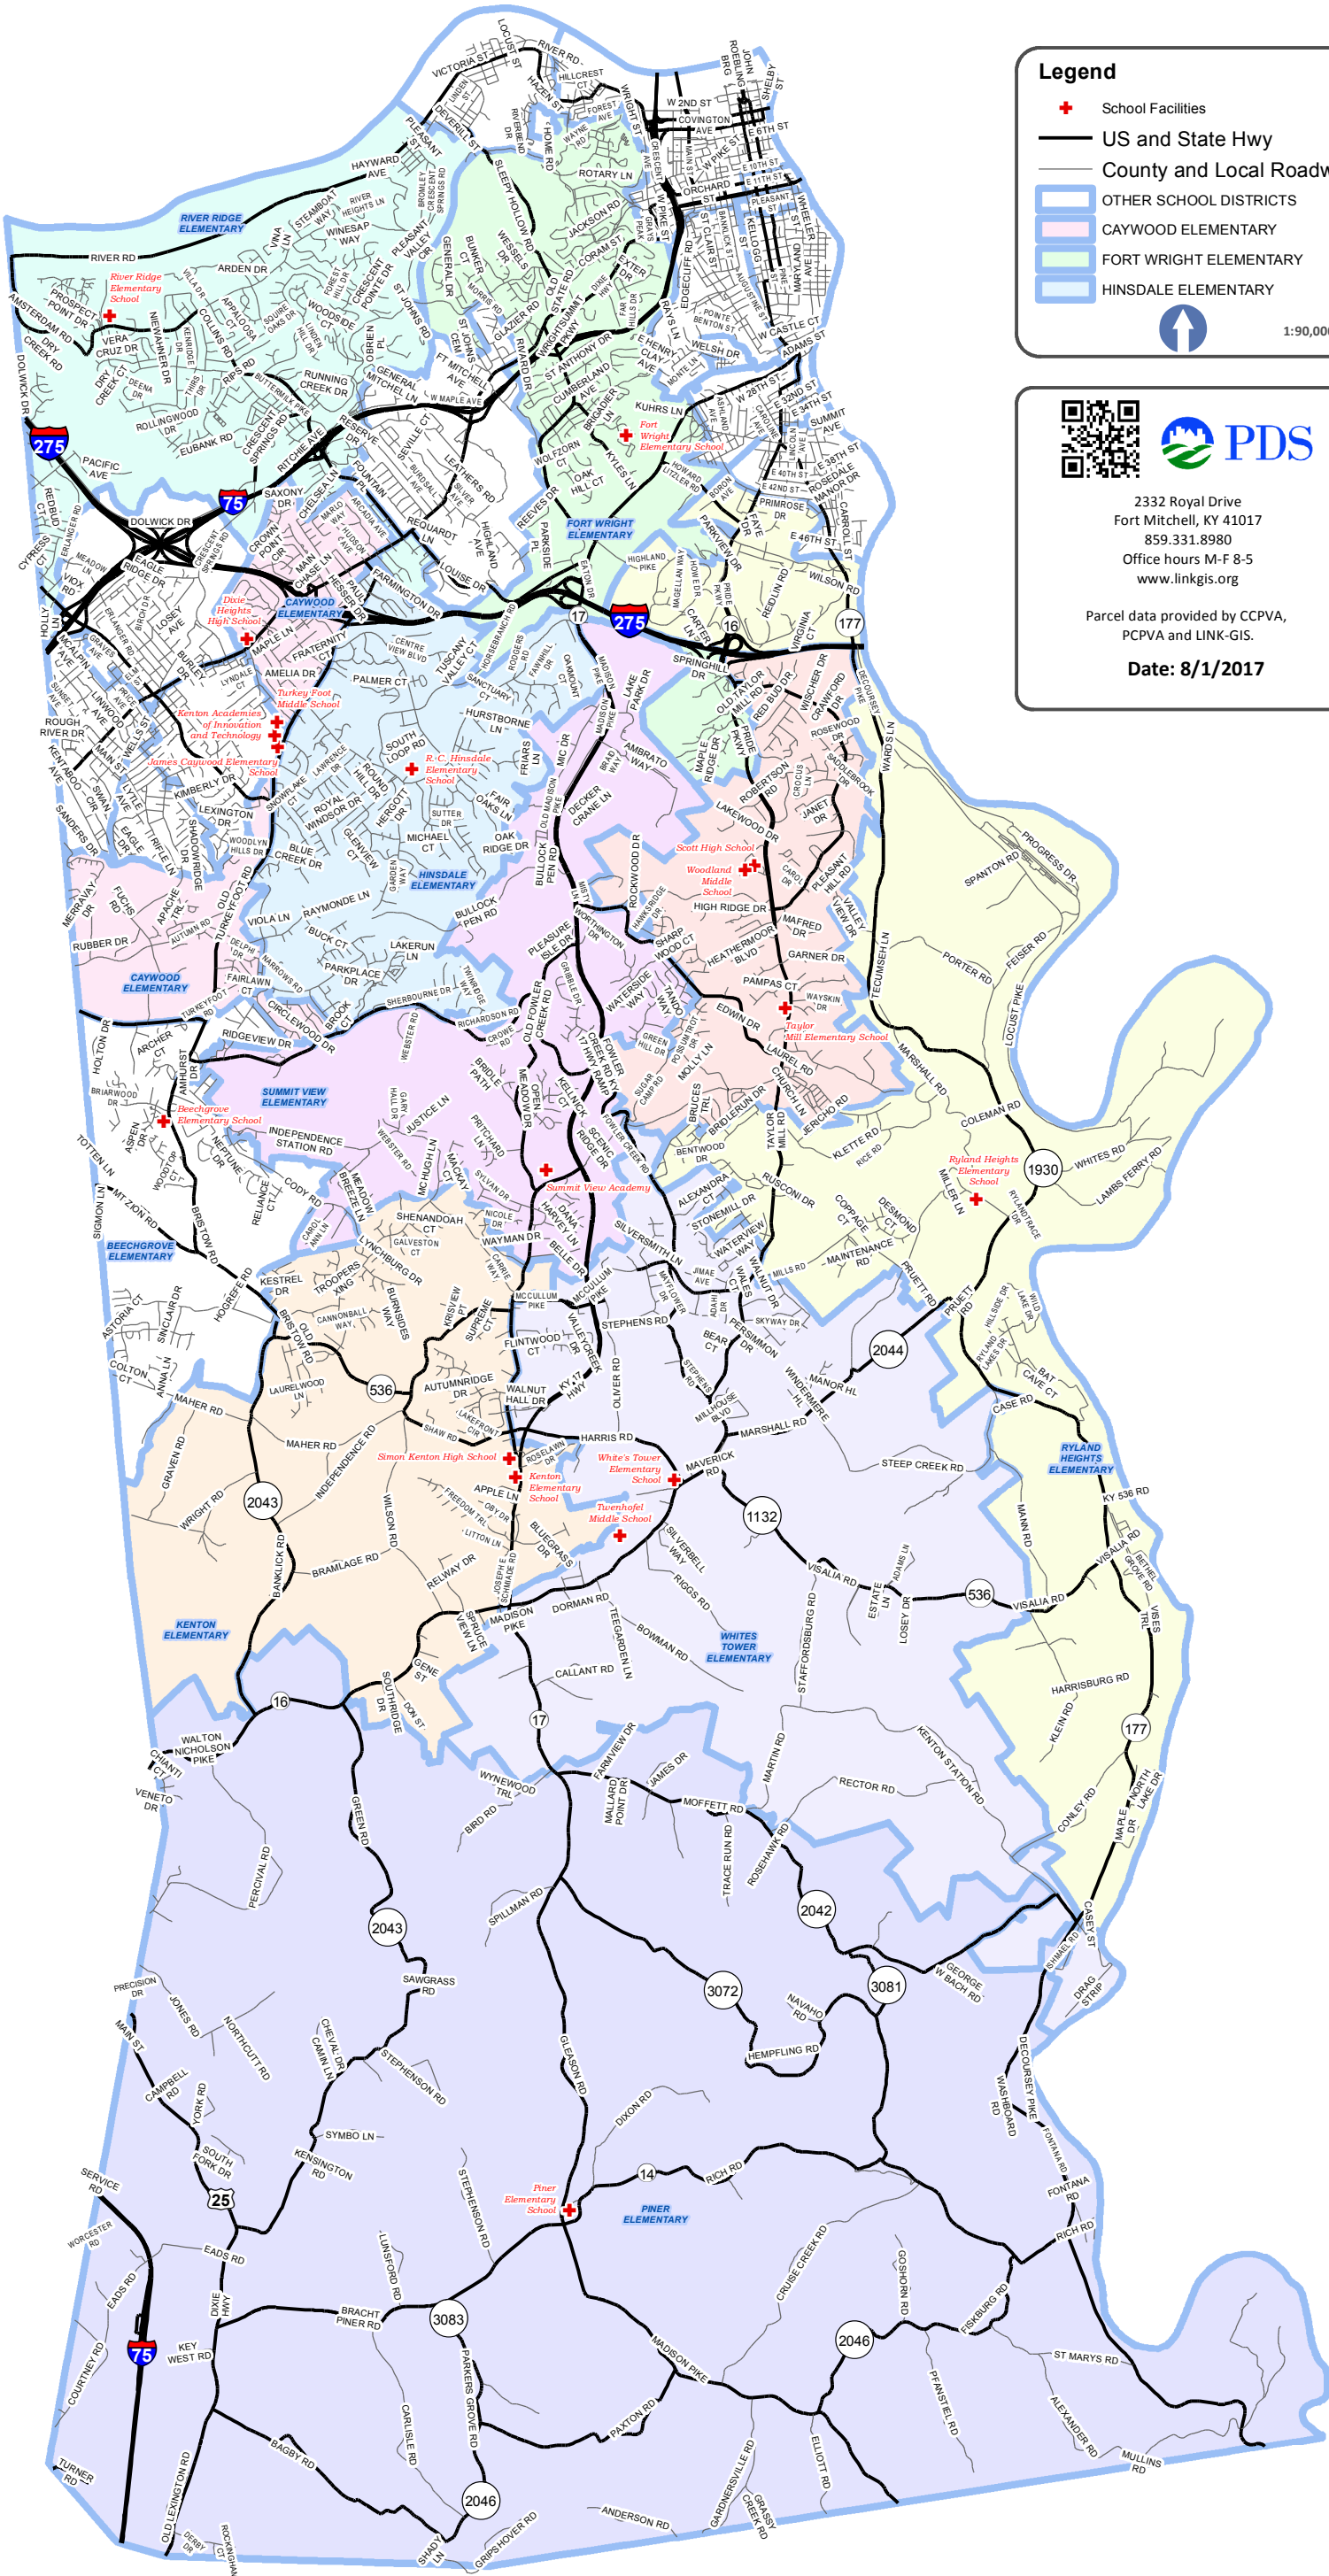

Elementary School Districts 2017-2018

Legend

- + School Facilities
- US and State Hwy
- County and Local Roadways
- OTHER SCHOOL DISTRICTS
- KENTON ELEMENTARY
- PINER ELEMENTARY
- RIVER RIDGE ELEMENTARY
- RYLAND HEIGHTS ELEMENTARY
- SUMMIT VIEW ELEMENTARY
- TAYLOR MILL ELEMENTARY
- WHITES TOWER ELEMENTARY
- CAYWOOD ELEMENTARY
- FORT WRIGHT ELEMENTARY
- HINSDALE ELEMENTARY

1:90,000

2332 Royal Drive
 Fort Mitchell, KY 41017
 859.331.8980
 Office hours M-F 8-5
 www.linkgis.org

Parcel data provided by CCPVA,
 PCPVA and LINK-GIS.

Date: 8/1/2017

These GIS data are deemed reliable and every effort has been made to ensure their accuracy. They are, however, provided "as is" without warranty of correctness, timeliness, reliability, or completeness. Map elements do not represent a legal survey of land. Use of these data for any purpose should be with an acknowledgement of their limitations, including the fact that they are dynamic in nature and in a constant state of maintenance. Field investigation may be necessary.

Middle School Districts 2017-2018

Legend

- + School Facilities
- US and State Hwy
- County and Local Roadways
- OTHER SCHOOL DISTRICTS
- SUMMIT VIEW MIDDLE SCHOOL
- TURKEYFOOT MIDDLE SCHOOL
- TWENHOFEL MIDDLE SCHOOL
- WOODLAND MIDDLE SCHOOL