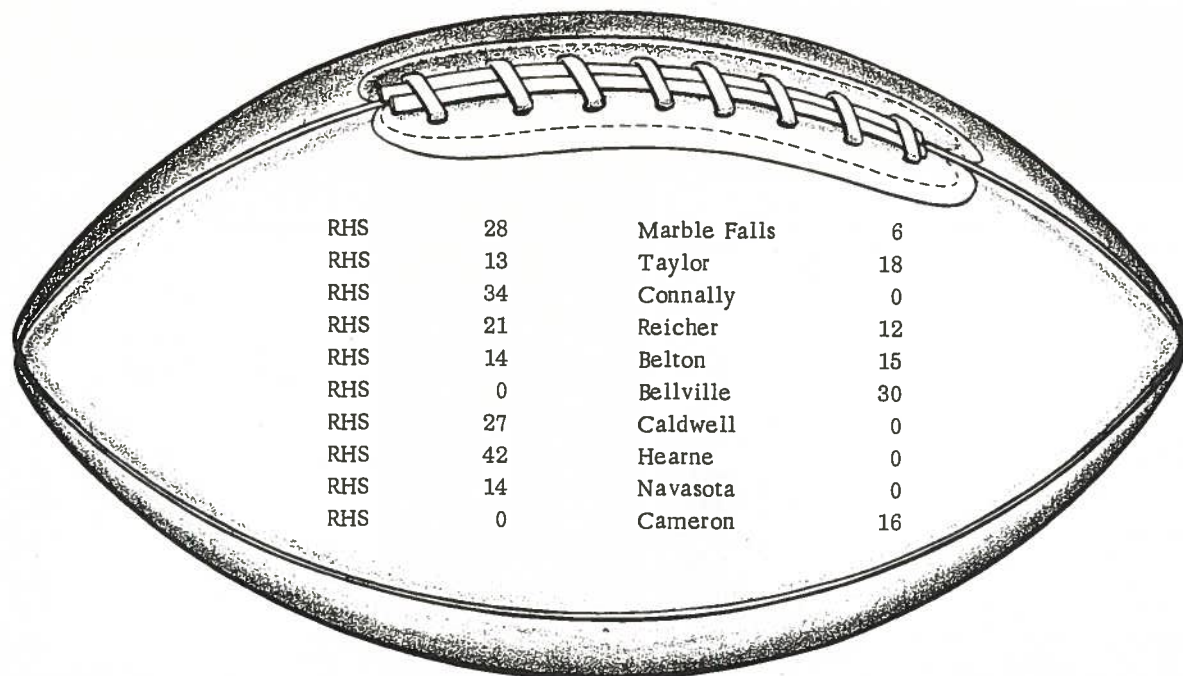

B-TEAM COACH
Duane Vincent