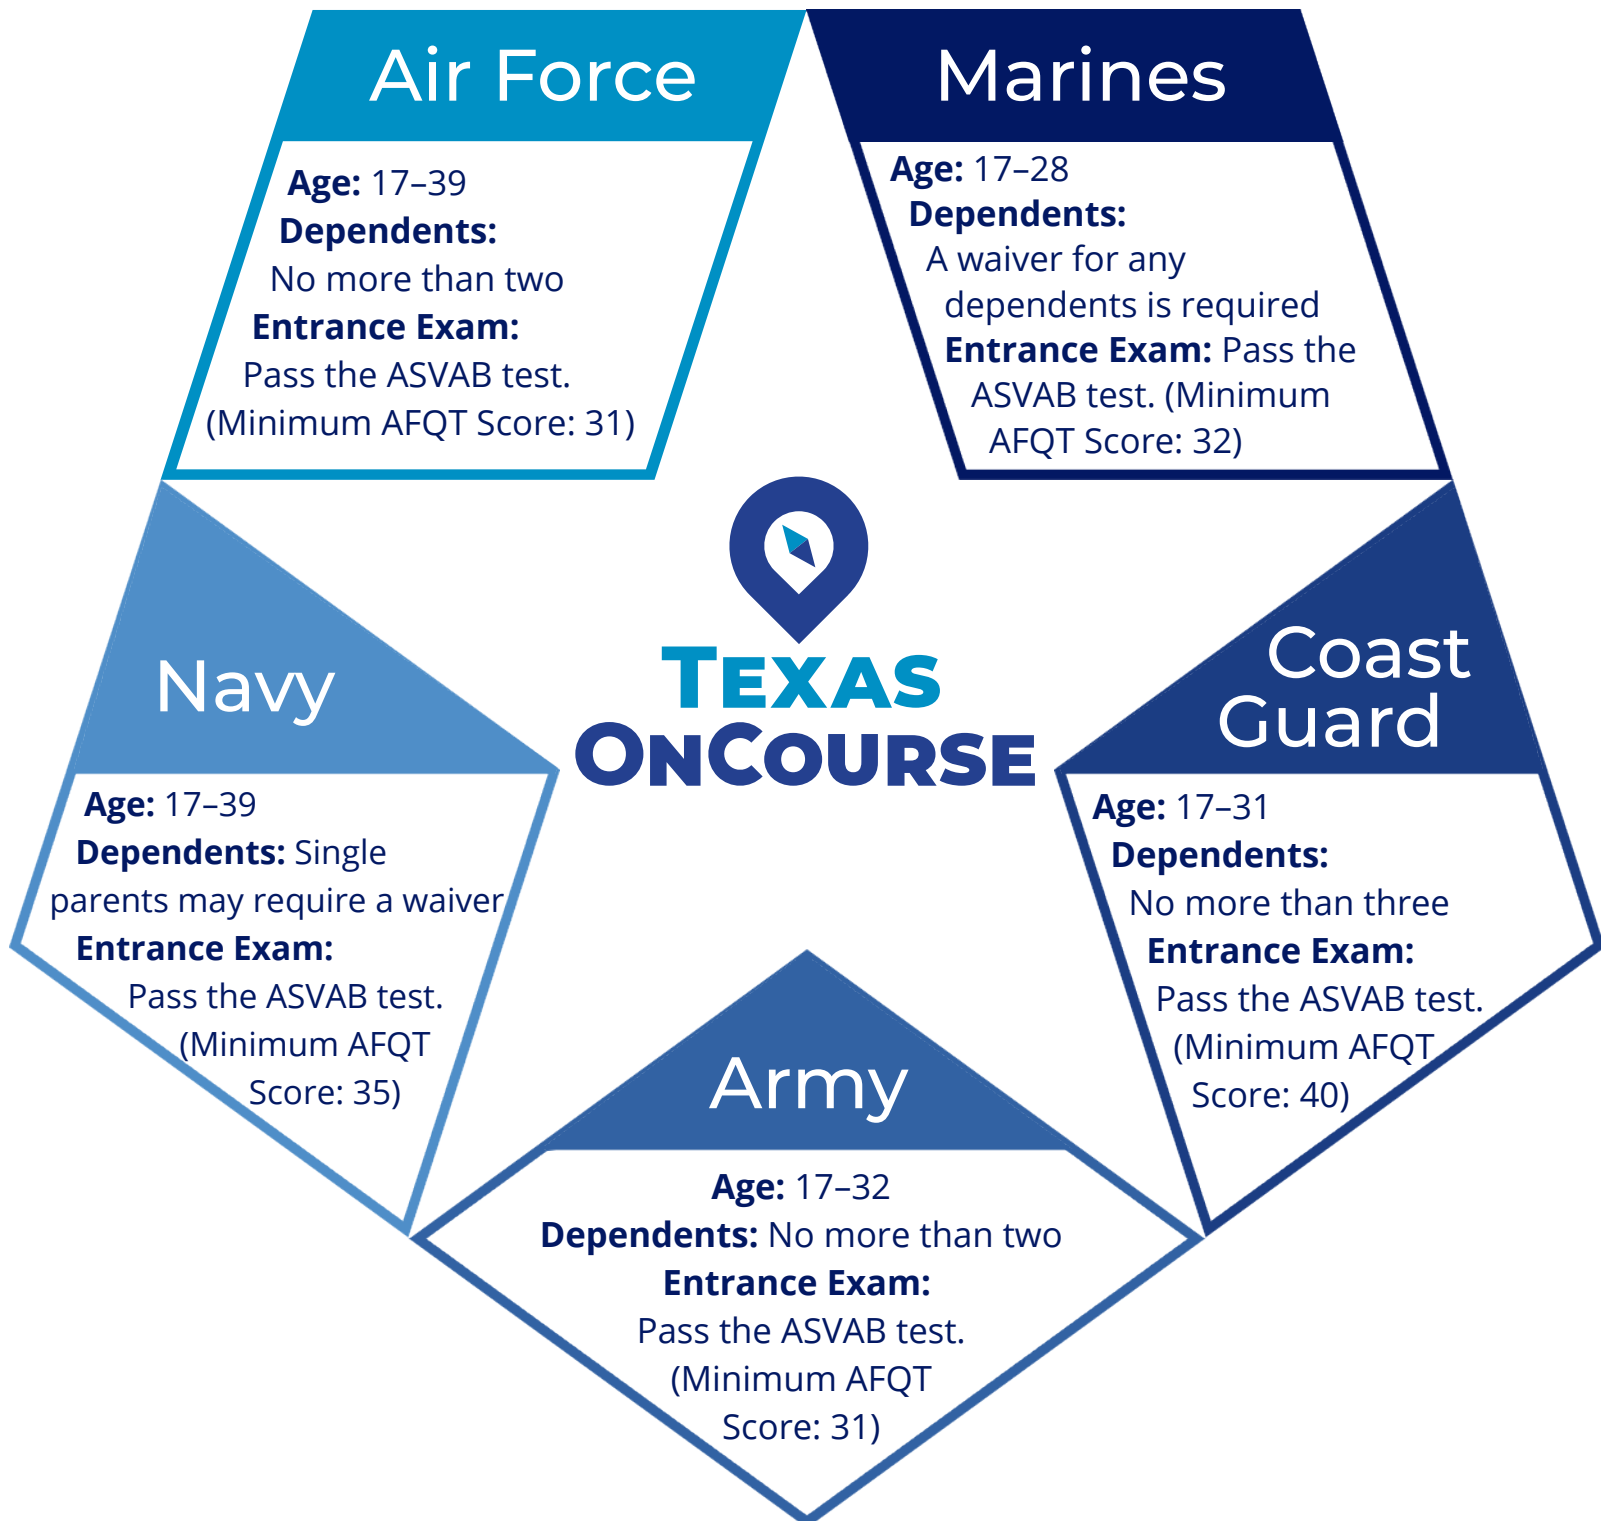

Military Branch Entrance Requirements

NOTE: Age limits vary based on prior service and whether the candidate is active duty or reserve. In addition, 17-year-old applicants require parental consent.