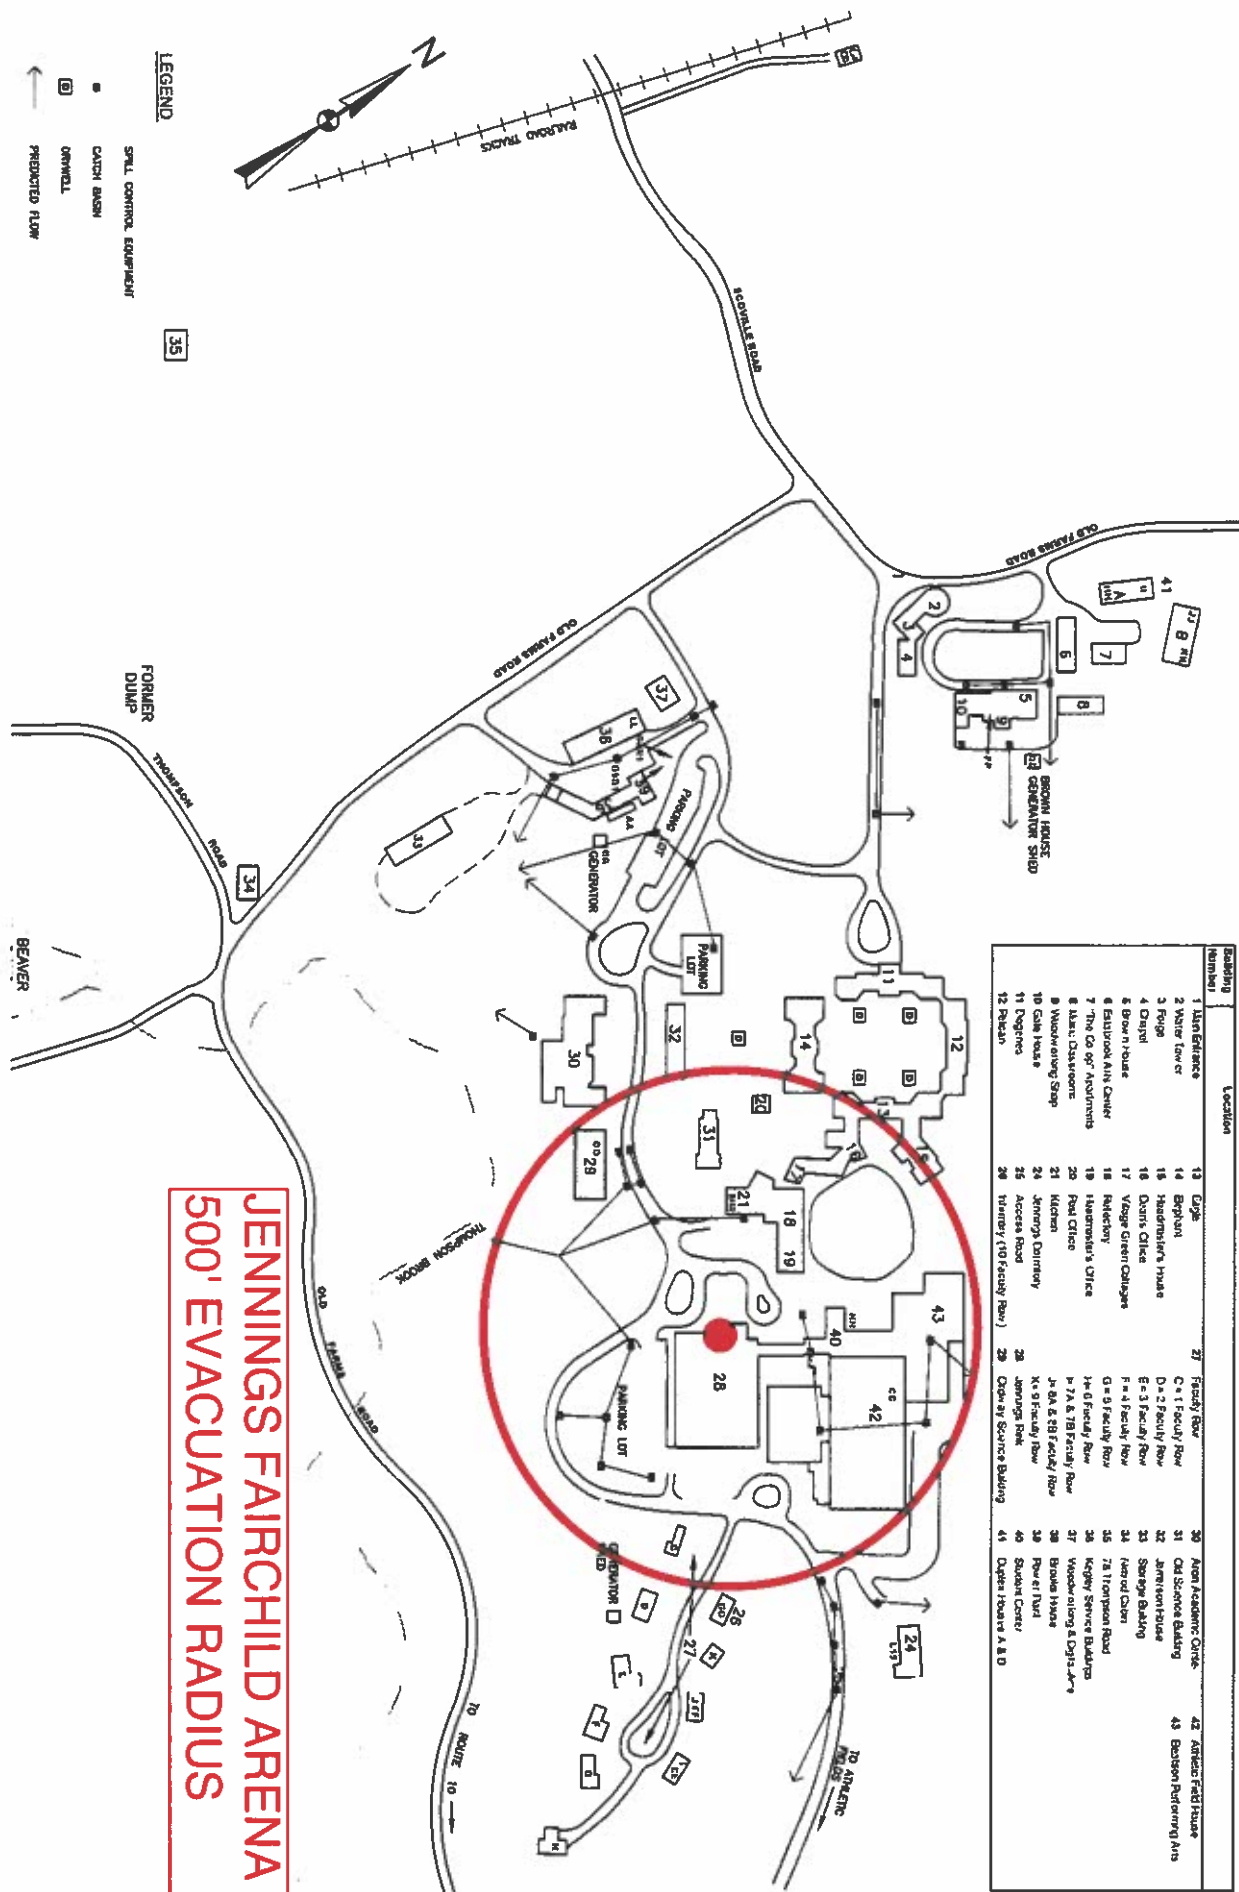

Attachment E

JENNINGS FAIRCHILD ARENA 500' EVACUATION RADIUS