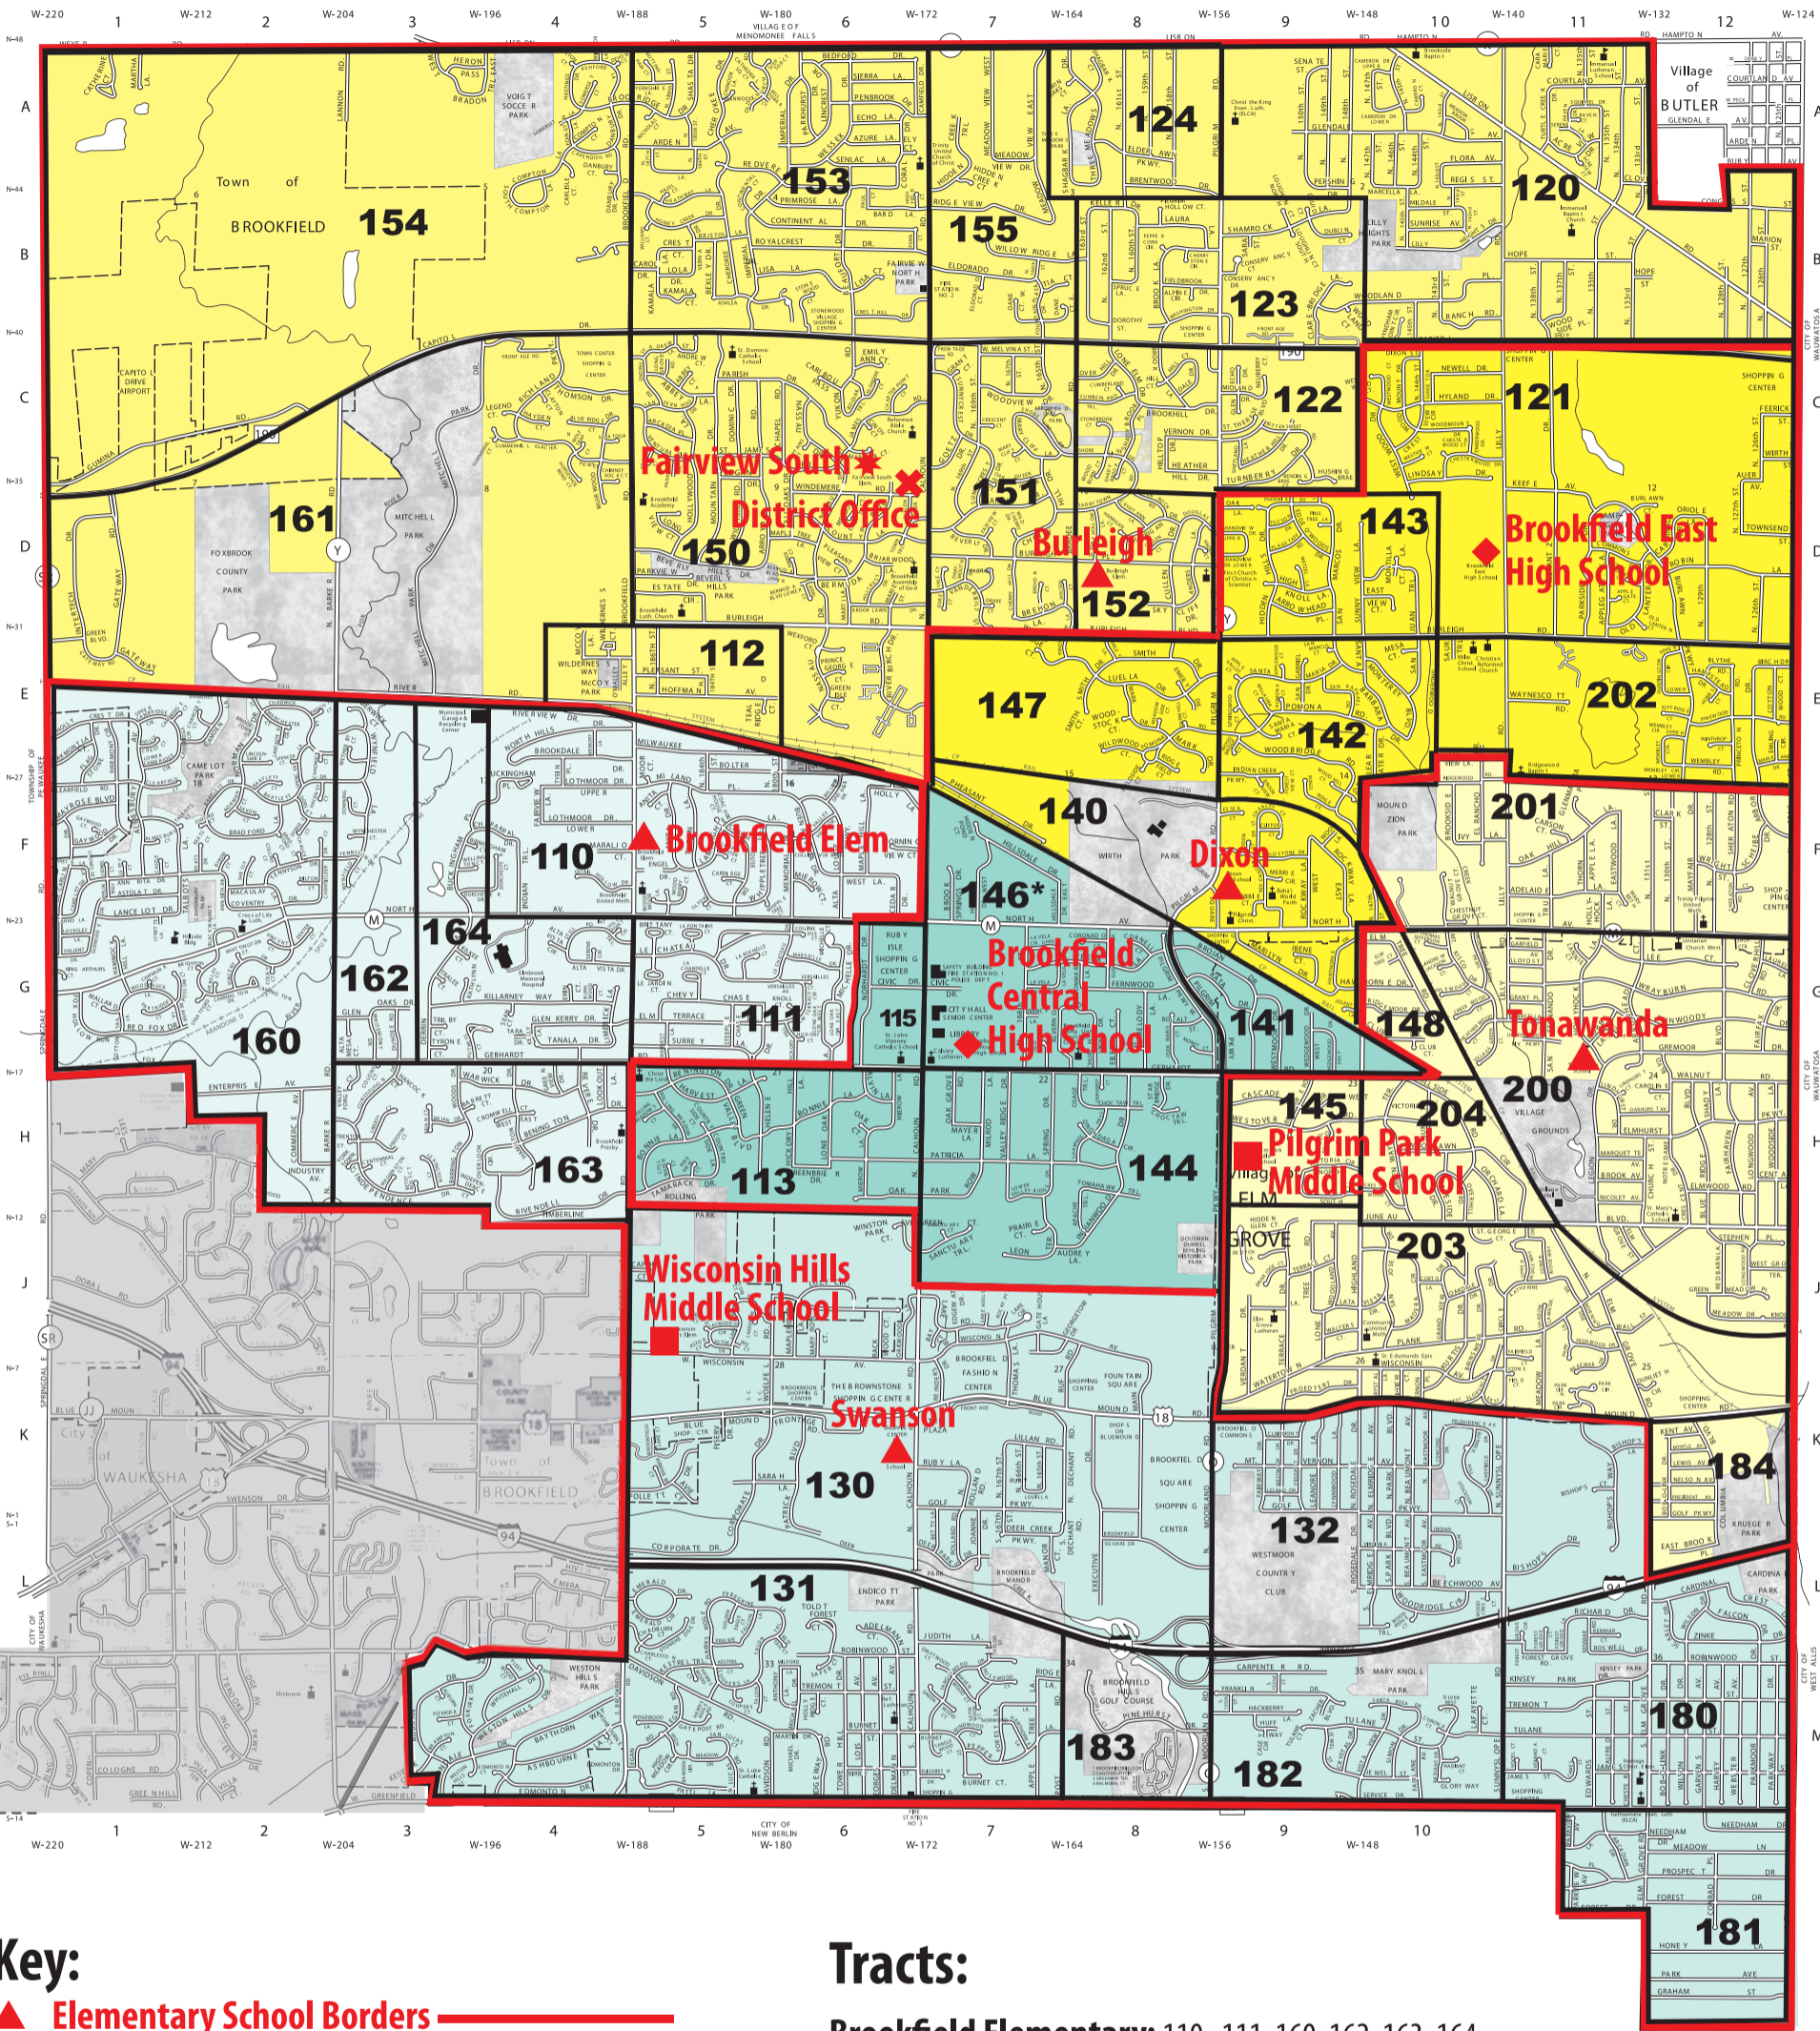

District Boundary & Tract Map

JUNE 2010
SCALE IN FEET
0 600 1200 2400 3600 5200

PREPARED FOR CITY ENGINEER BY
MILWAUKEE MAP SERVICE, INC.

Key:

- ▲ Elementary School Borders
 - Pilgrim Park Middle School (Yellow Area)
 - ◆ Brookfield East High School (Yellow Area)
 - Wisconsin Hills Middle School (Teal Area)
 - ◆ Brookfield Central High School (Teal Area)
 - ★ Fairview South (Special Education cooperative serving six counties)
 - ✘ District Office
- Black Border Delineates Tracts**

Tracts:

- Brookfield Elementary:** 110, 111, 160, 162, 163, 164
- Burleigh:** 112, 120, 122, 123, 124, 150, 151, 152, 153, 154, 155, 161
- Dixon:** 113, 115, 121, 140, 141, 142, 144, 143, 146*, 147, 202
- Swanson:** 130, 131, 132, 180, 181, 182, 183
- Tonawanda:** 145, 148, 184, 200, 201, 203, 204

Tract 146* – Has the option to attend Pilgrim Park & Brookfield East but must provide own transportation.

Questions about boundaries should be directed to:
Elmbrook Schools 262-781-3030