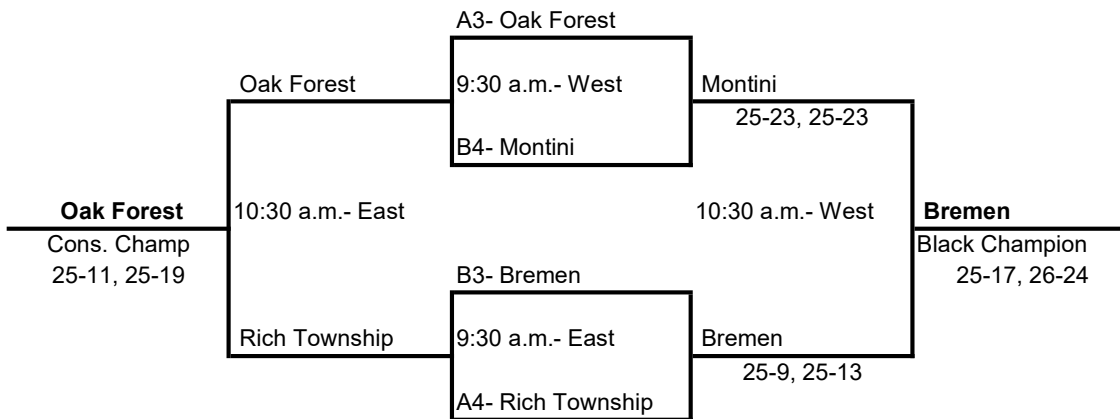

Marian Catholic Invitational

April 8-9, 2022

Pool Play (Friday, April 8)

Pool A (at Marian Catholic)		Pool B (at Homewood-Flossmoor Fieldhouse)	
5 p.m.	Oak Forest d. Rich, 25-10, 25-14	5 p.m.	H-F d. Bremen, 25-21, 25-16
6 p.m.	Marian d. Rich, 25-8, 25-17		Illiana d. Montini, 25-22, 25-19
	Morton d. Oak Forest, 25-10, 25-10	6 p.m.	H-F d. Illiana, 25-22, 20-25, 15-12
7 p.m.	Marian d. O Forest, 25-19, 15-25, 15-13		Bremen d. Montini, 25-23, 25-20
	Morton d. Rich, 25-10, 25-6	7 p.m.	H-F d. Montini, 25-20, 22-25, 15-12
8 p.m.	Morton d. Marian Catholic, 25-12, 25-10		Illiana d. Bremen, 25-17, 23-25, 15-5

Bracket Play (Saturday, April 9)

BLACK DIVISION

GOLD DIVISION