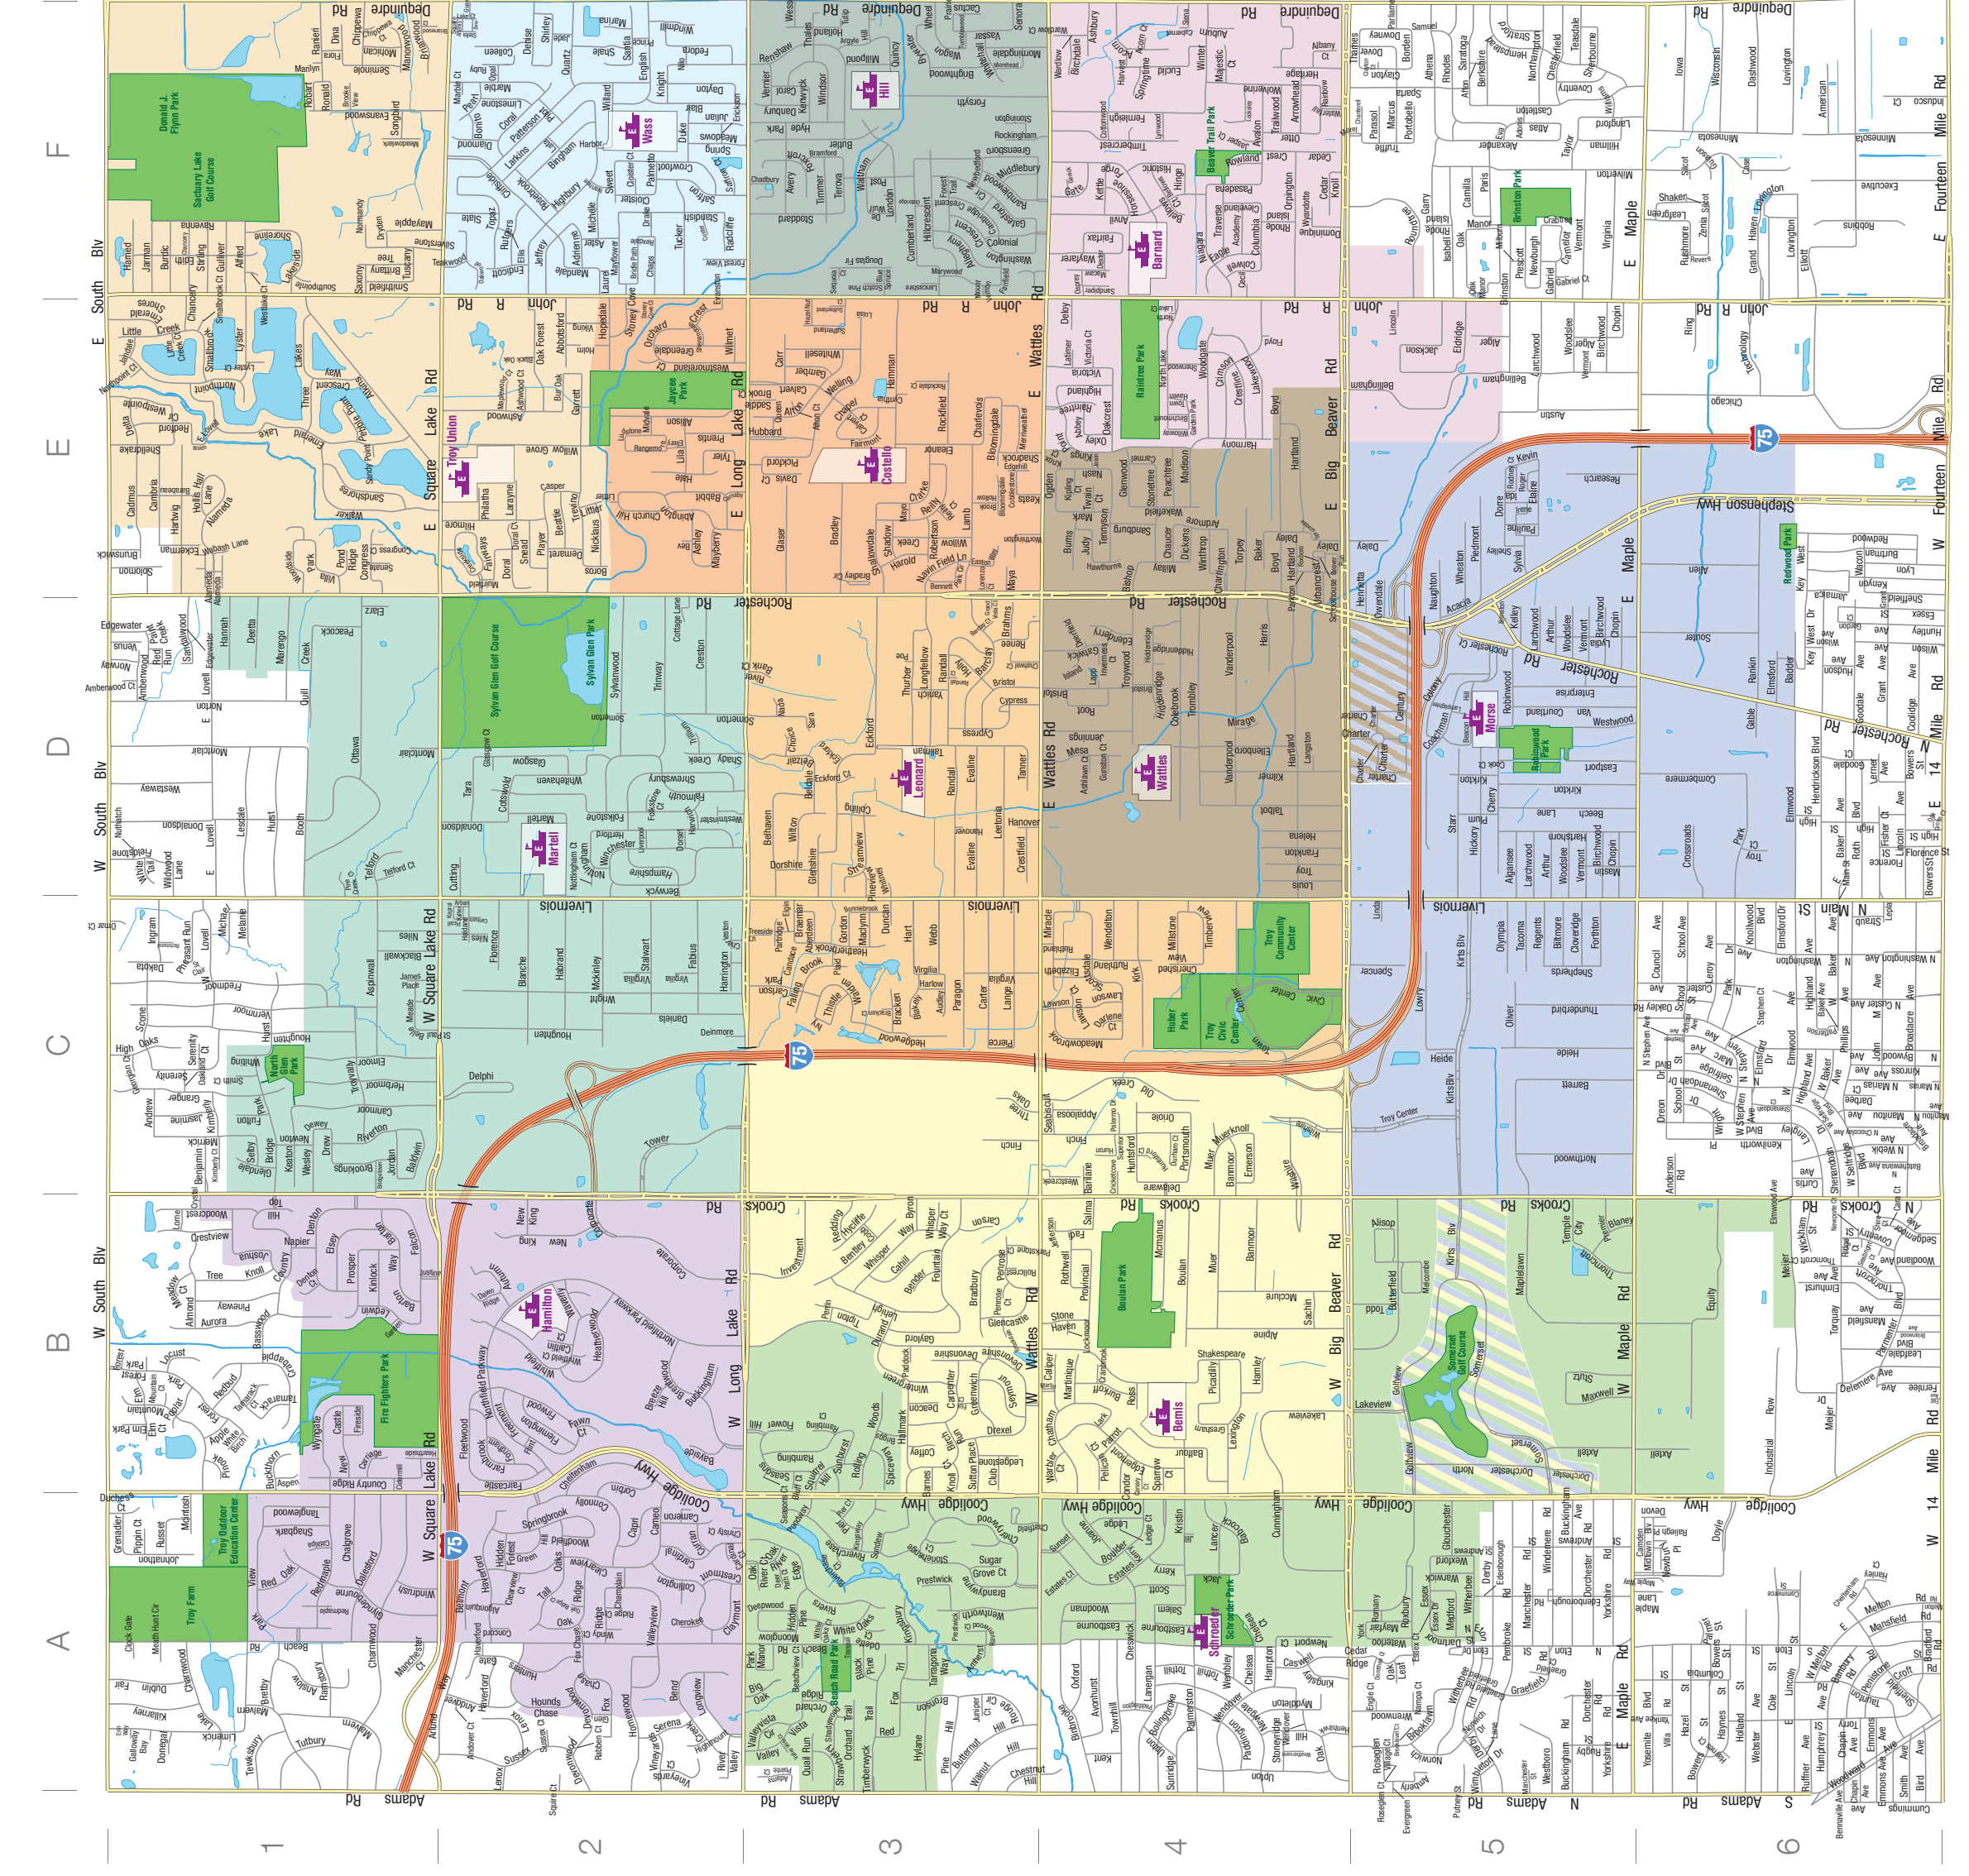

Elementary Schools