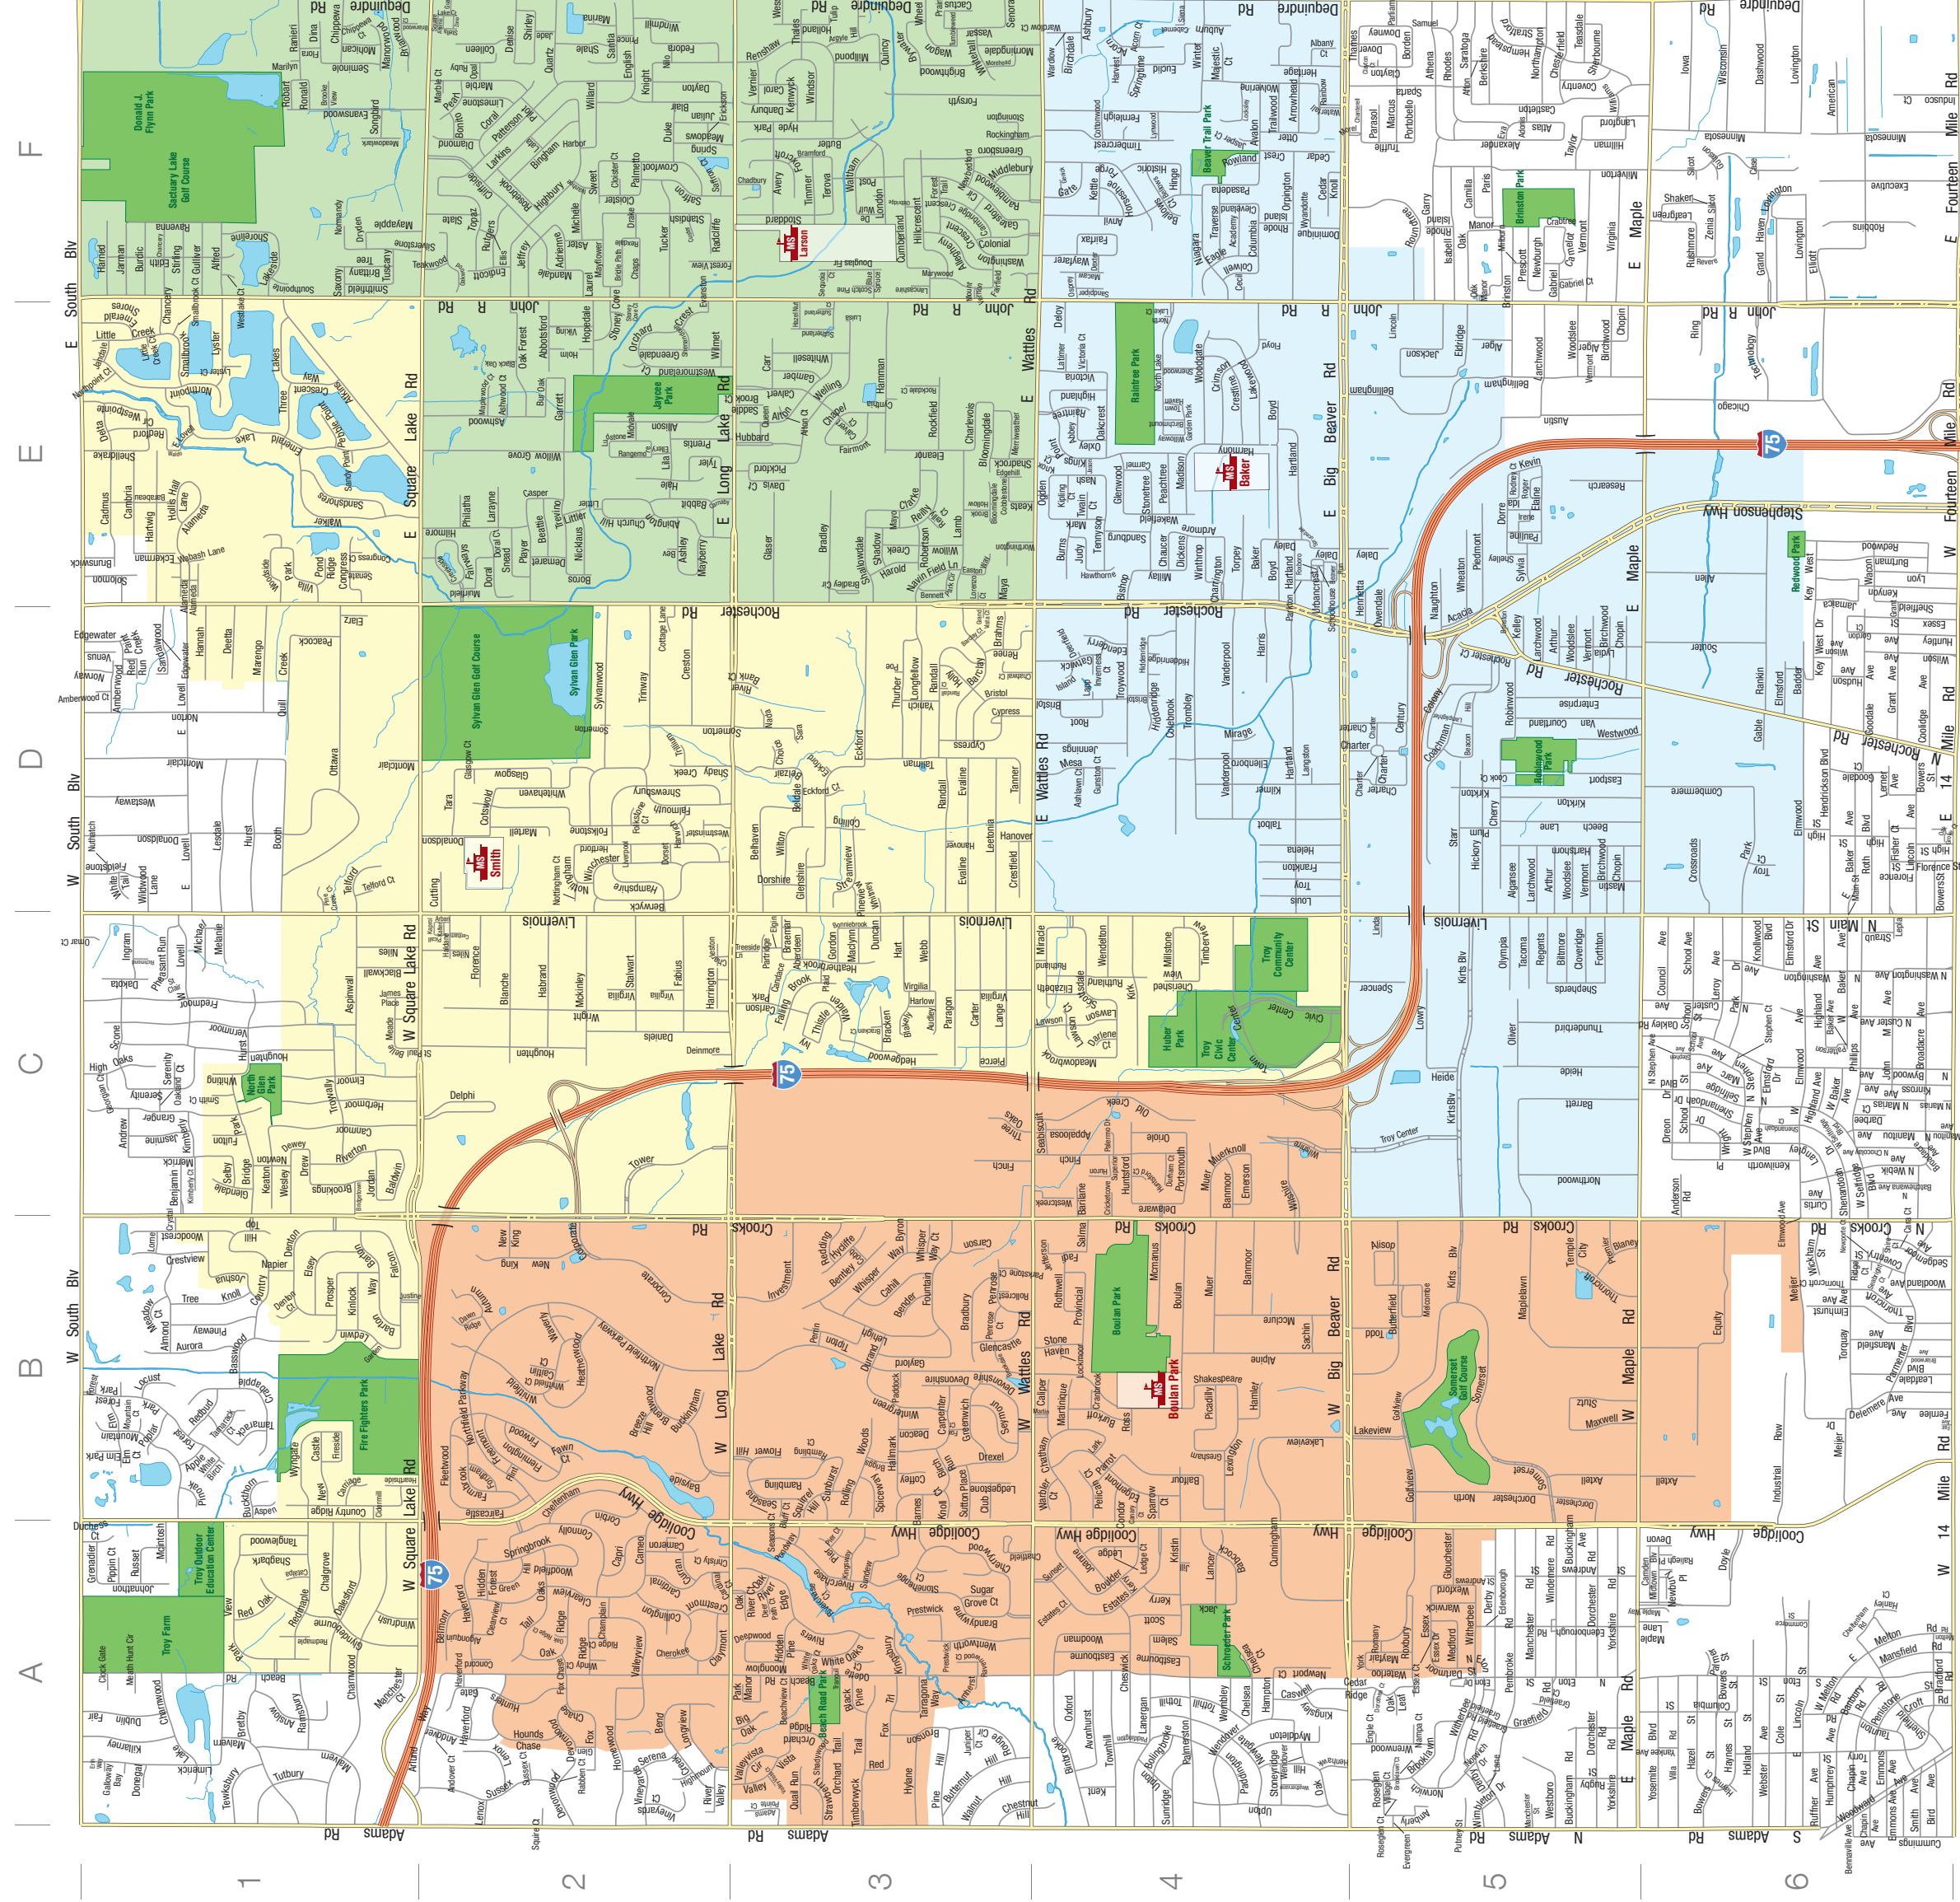

Middle Schools

C-2	TSD Preschool 205 W. Square Lake Rd. Troy, MI 48068
F-4	Barnard Elementary School 3901 Forge Dr. Troy, MI 48063
B-4	Bemis Elementary School 3571 Northfield Pkwy. Troy, MI 48084
E-3	Castello Elementary School 1333 Hamman Troy, MI 48085
B-2	Hamilton Elementary School 5625 Northfield Pkwy. Troy, MI 48088
F-3	Hill Elementary School 4600 Forsyth Troy, MI 48085
D-3	Leonard Elementary School 4401 Tallmadge Troy, MI 48085
D-2	Martell Elementary School 248.823.3800 Troy, MI 48085
D-5	Morse Elementary School 4775 Troy, MI 48083
A-4	Schroeder Elementary School 3941 Jack Dr. Troy, MI 48084
E-2	Troy Union Elementary School 1340 E. Square Lake Rd. Troy, MI 48085
F-2	Wass Elementary School 2340 Willard Troy, MI 48085
D-4	Wattles Elementary School 3555 Elmboro Troy, MI 48083
E-4	Baker Middle School 1359 Torpey Troy, MI 48083
B-4	Boulton Park Middle School 3570 Northfield Pkwy. Troy, MI 48084
F-3	Larson Middle School 2222 E. Long Lake Rd. Troy, MI 48085
D-2	Smith Middle School 5635 Drexelton Troy, MI 48085
E-3	Athens High School Troy, MI 48085
E-5	Troy, Collins & Cramer High School 1522 E. Big Beaver Rd. Troy, MI 48083
B-3	Troy High School 4777 Northfield Pkwy. Troy, MI 48088
E-4	International Academy East 1291 Torpey Troy, MI 48083
D-3	TSD Administrative Offices 4400 Livernois Troy, MI 48088
E-5	Troy Continuing Education 1522 E. Big Beaver Rd. Troy, MI 48083
E-4	Troy Center for Transition 1291 Torpey Troy, MI 48083
D-3	TSD Services Building 4420 Livernois Troy, MI 48088
C-3	TSD Transportation 1201 Hart Troy, MI 48088
D-6	TSD Buildings & Grounds Troy, MI 48083
D-6	TSD Purchasing Troy, MI 48083