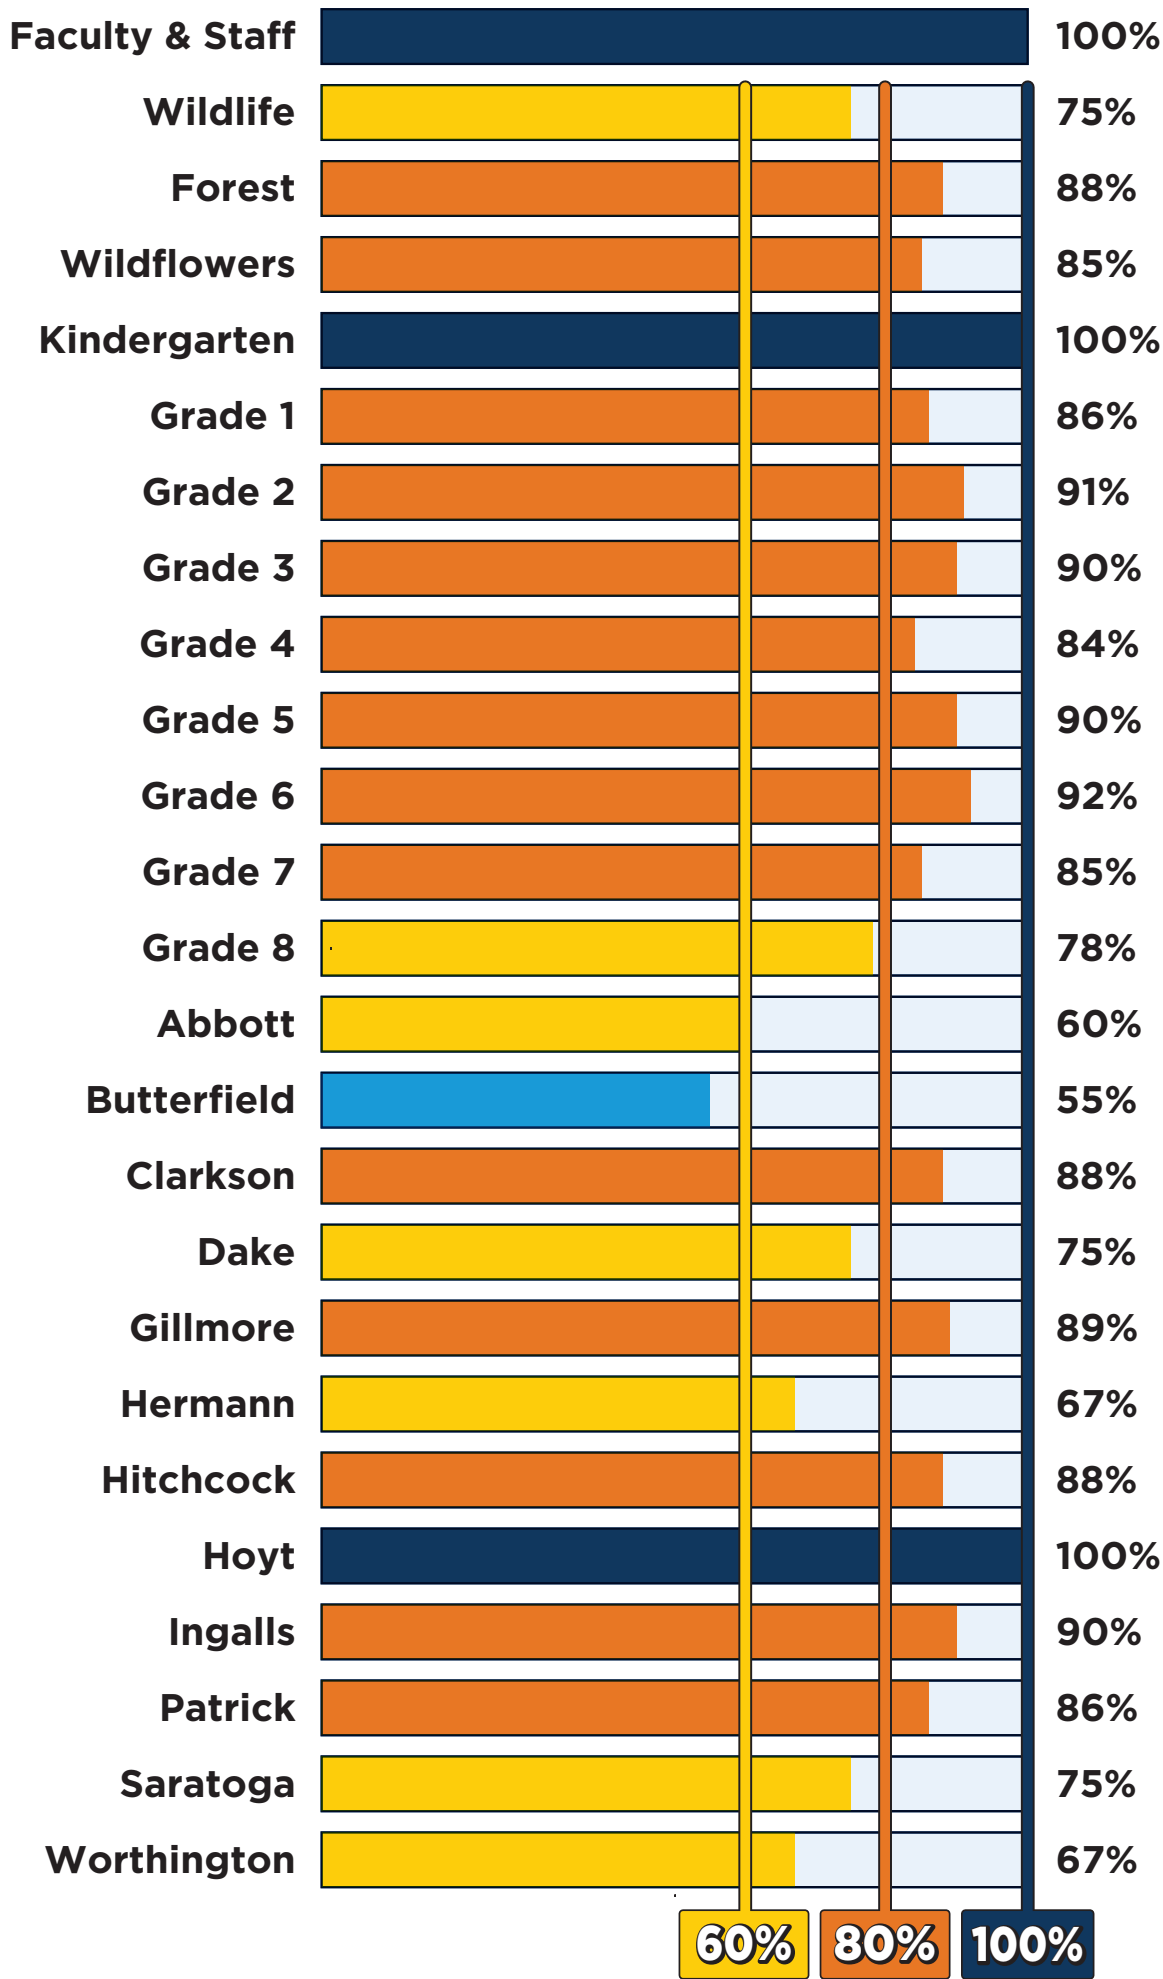

BROWNELL TALBOT

One School. One Goal. 100%.

60% PARTICIPATION
Spin the BT FUN Wheel for fun, silly, and sometimes delicious ways to celebrate!

80% PARTICIPATION
Blue and Gold Spirit Week - that's five days of no uniform!

100% PARTICIPATION
Friday Spirit Days for the remainder of the year AND a grade or House party. It will mean different things for different ages but we promise it will be FUN.

Make your gift at brownell.edu/BTfund