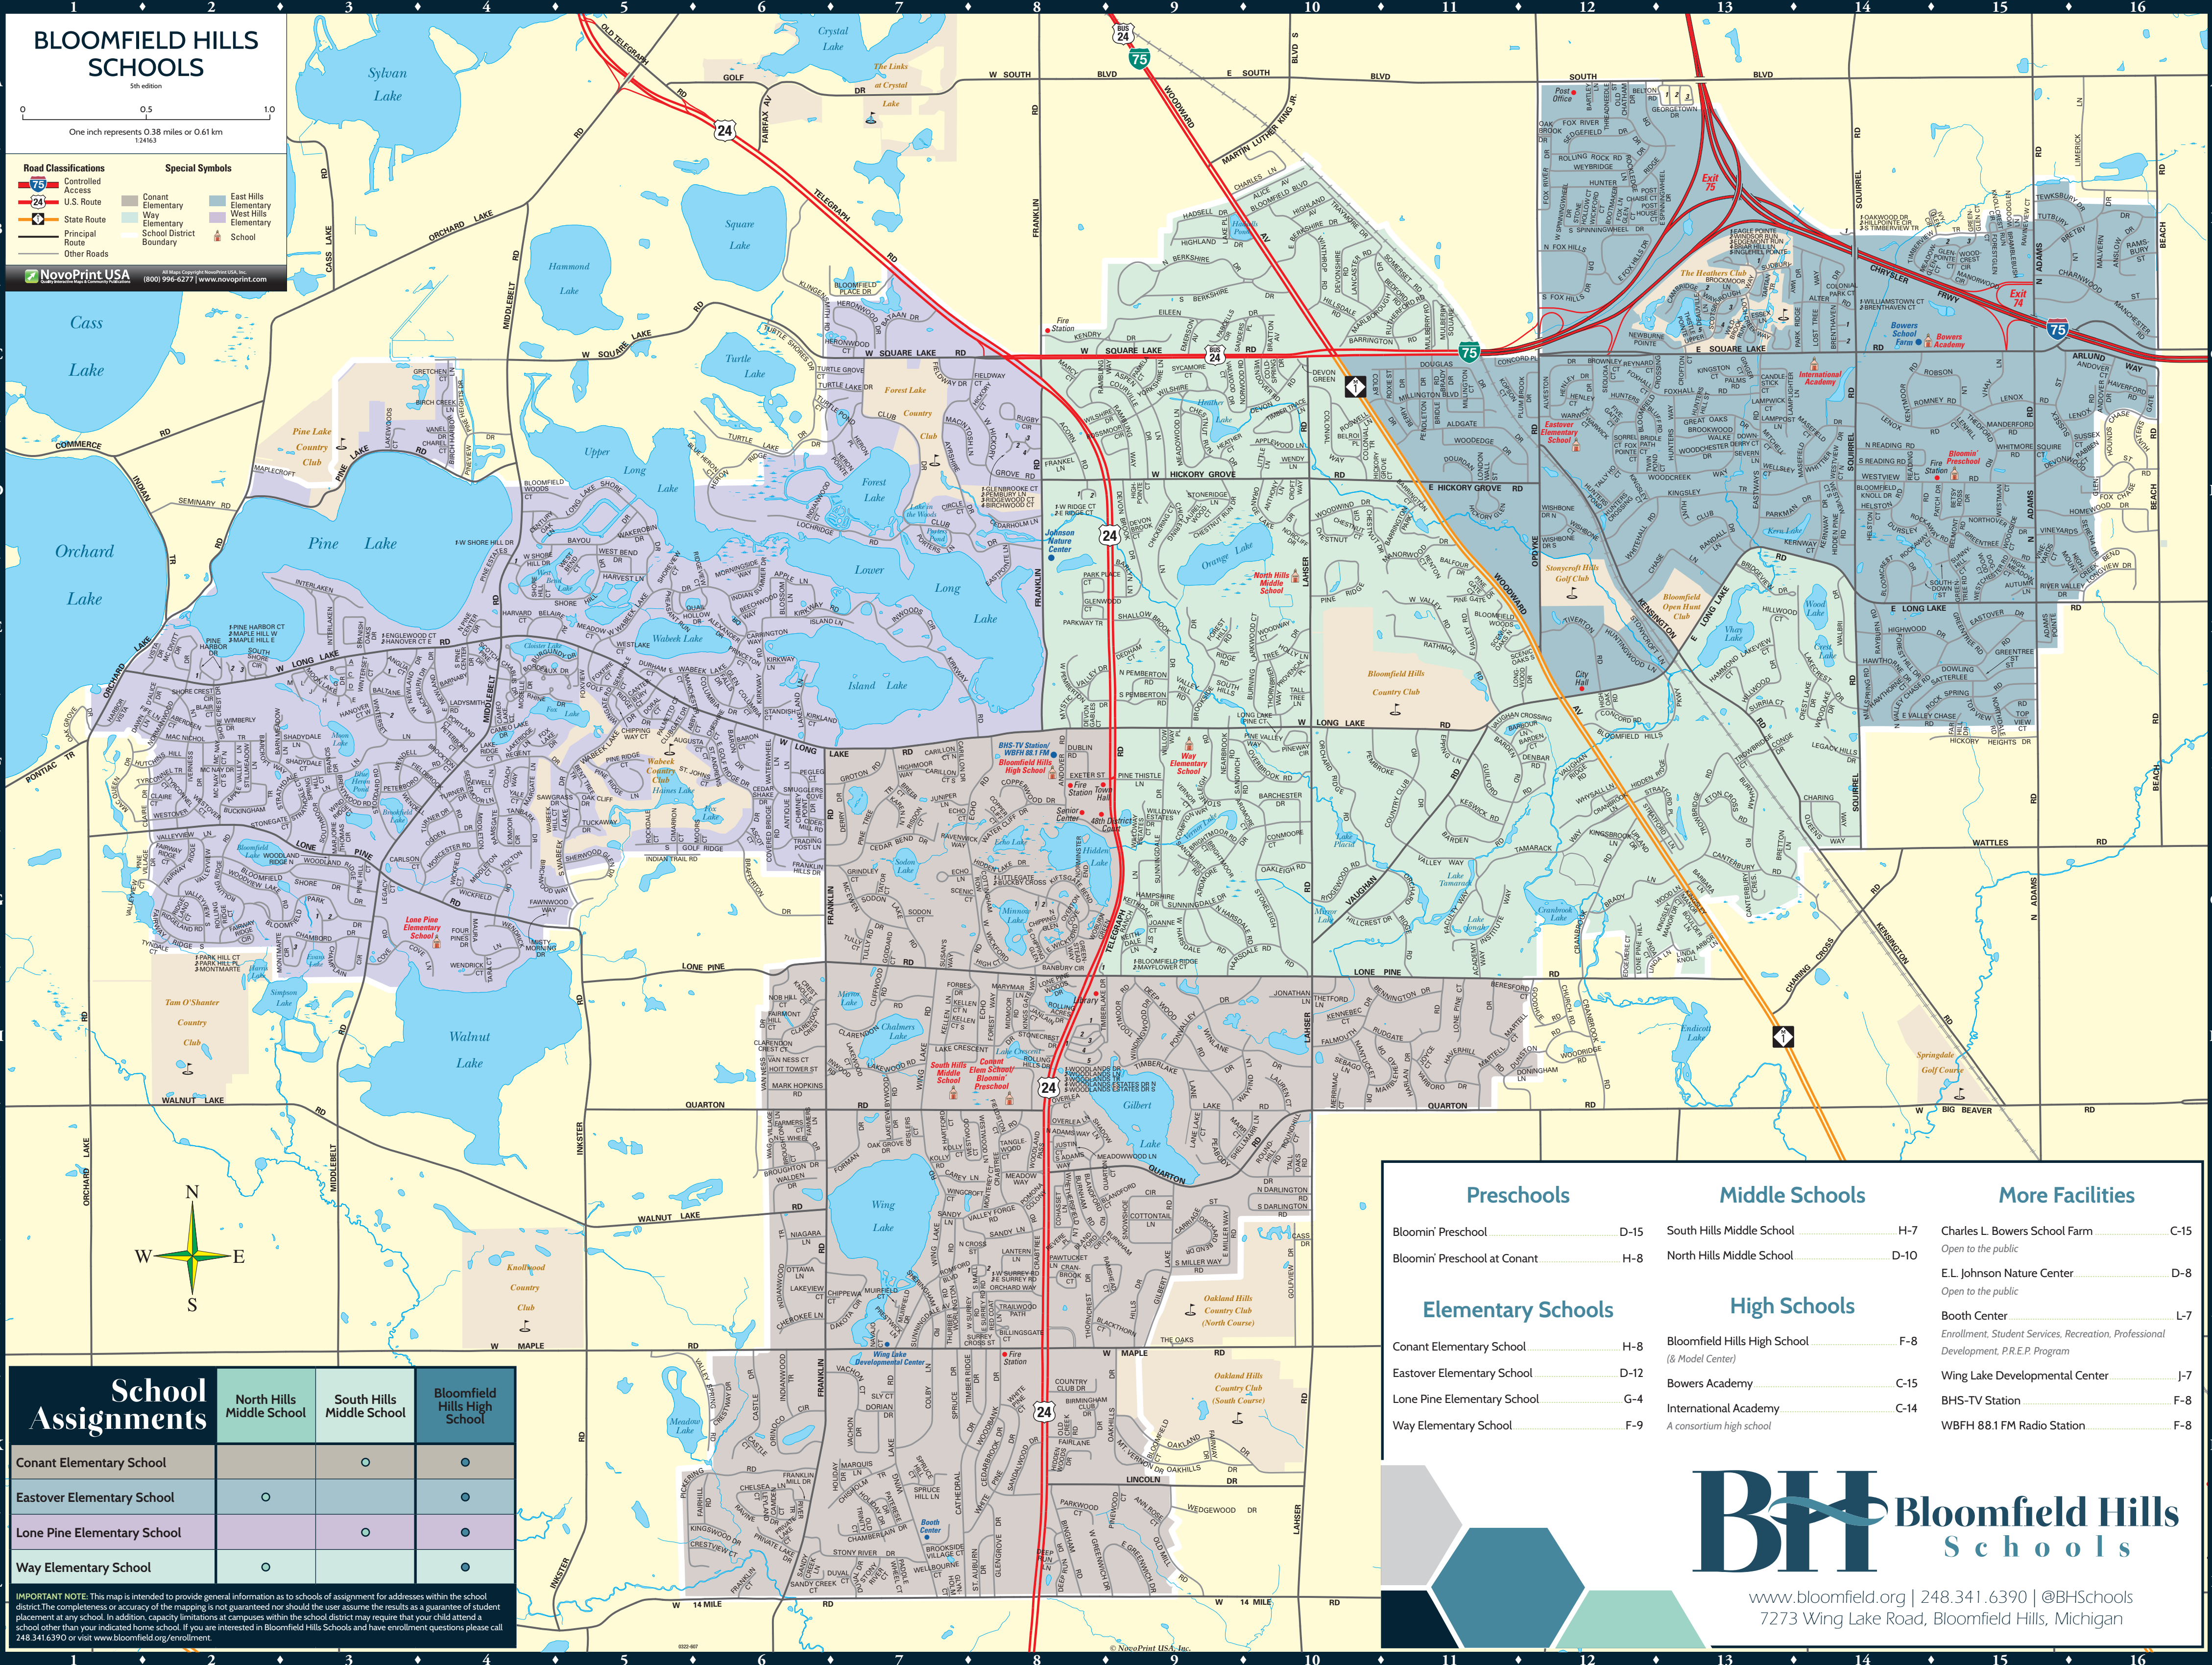

BLOOMFIELD HILLS SCHOOLS

5th edition

Road Classifications

- ▬ 75 Controlled Access
- ▬ 24 U.S. Route
- ▬ State Route
- ▬ Principal Route
- ▬ Other Roads

Special Symbols

- Conant Elementary
- Way Elementary
- East Hills Elementary
- West Hills Elementary
- School District Boundary
- School

NovoPrint USA
(800) 996-5277 | www.novoprint.com

School Assignments	North Hills Middle School	South Hills Middle School	Bloomfield Hills High School
Conant Elementary School		○	●
Eastover Elementary School	○		●
Lone Pine Elementary School		○	●
Way Elementary School	○		●

Preschools	Middle Schools	More Facilities
Bloomin' Preschool D-15	South Hills Middle School H-7	Charles L. Bowers School Farm C-15
Bloomin' Preschool at Conant H-8	North Hills Middle School D-10	Open to the public
		E.L. Johnson Nature Center D-8
		Open to the public
		Booth Center L-7
		Enrollment, Student Services, Recreation, Professional Development, P.R.E.P. Program
		Wing Lake Developmental Center J-7
		BHS-TV Station F-8
		WBHF 88.1 FM Radio Station F-8

Elementary Schools	High Schools
Conant Elementary School H-8	Bloomfield Hills High School F-8
Eastover Elementary School D-12	(& Model Center)
Lone Pine Elementary School G-4	Bowers Academy C-15
Way Elementary School F-9	International Academy C-14
	A consortium high school