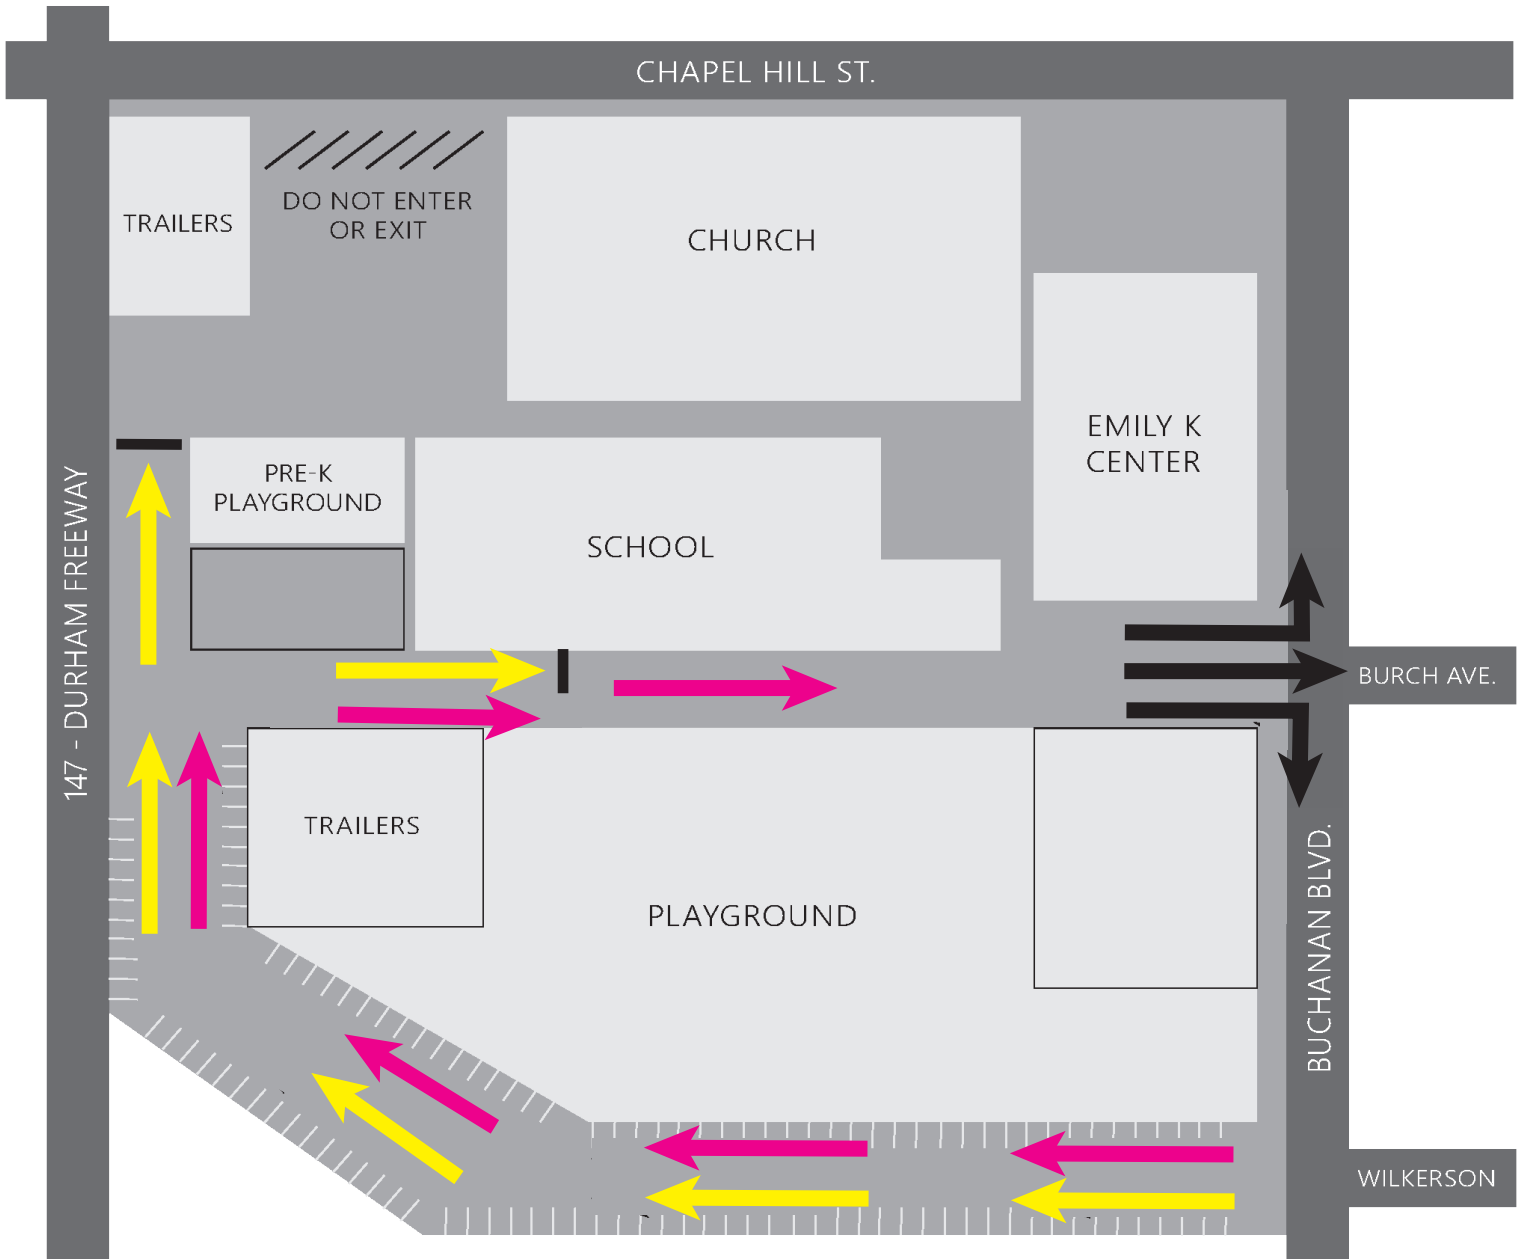

If your child is in band or math help, you may enter carline from the main lot off of Wilkerson Ave. and enter the right lane near the band trailer/playground to drop your child off in car line. After you drop off your child, you may exit onto Buchanan Blvd, as this lane will be open to traffic.

If you arrive closer to 7:15 a.m. you may park at the bottom of the main lot and walk your child to the trailer or drop off in regular car line.

After 7:15 a.m., the right side will reopen to all students in grades 2-8, however, **car line for all students will still begin at 7:30 a.m.**

As a reminder, parents should **NOT** arrive for carline until 7:20 a.m., and students may **NOT** be dropped off unattended at the main entrance before 7:30 a.m. There is no staff available at that time to supervise students.

# MORNING CAR LINE MAP BAND & MATH HELP

-  School Side / Early PK-8 Arrivals (Do NOT arrive before 7:20 am)
-  Band & Math Help / Playground Side from 7-7:15am