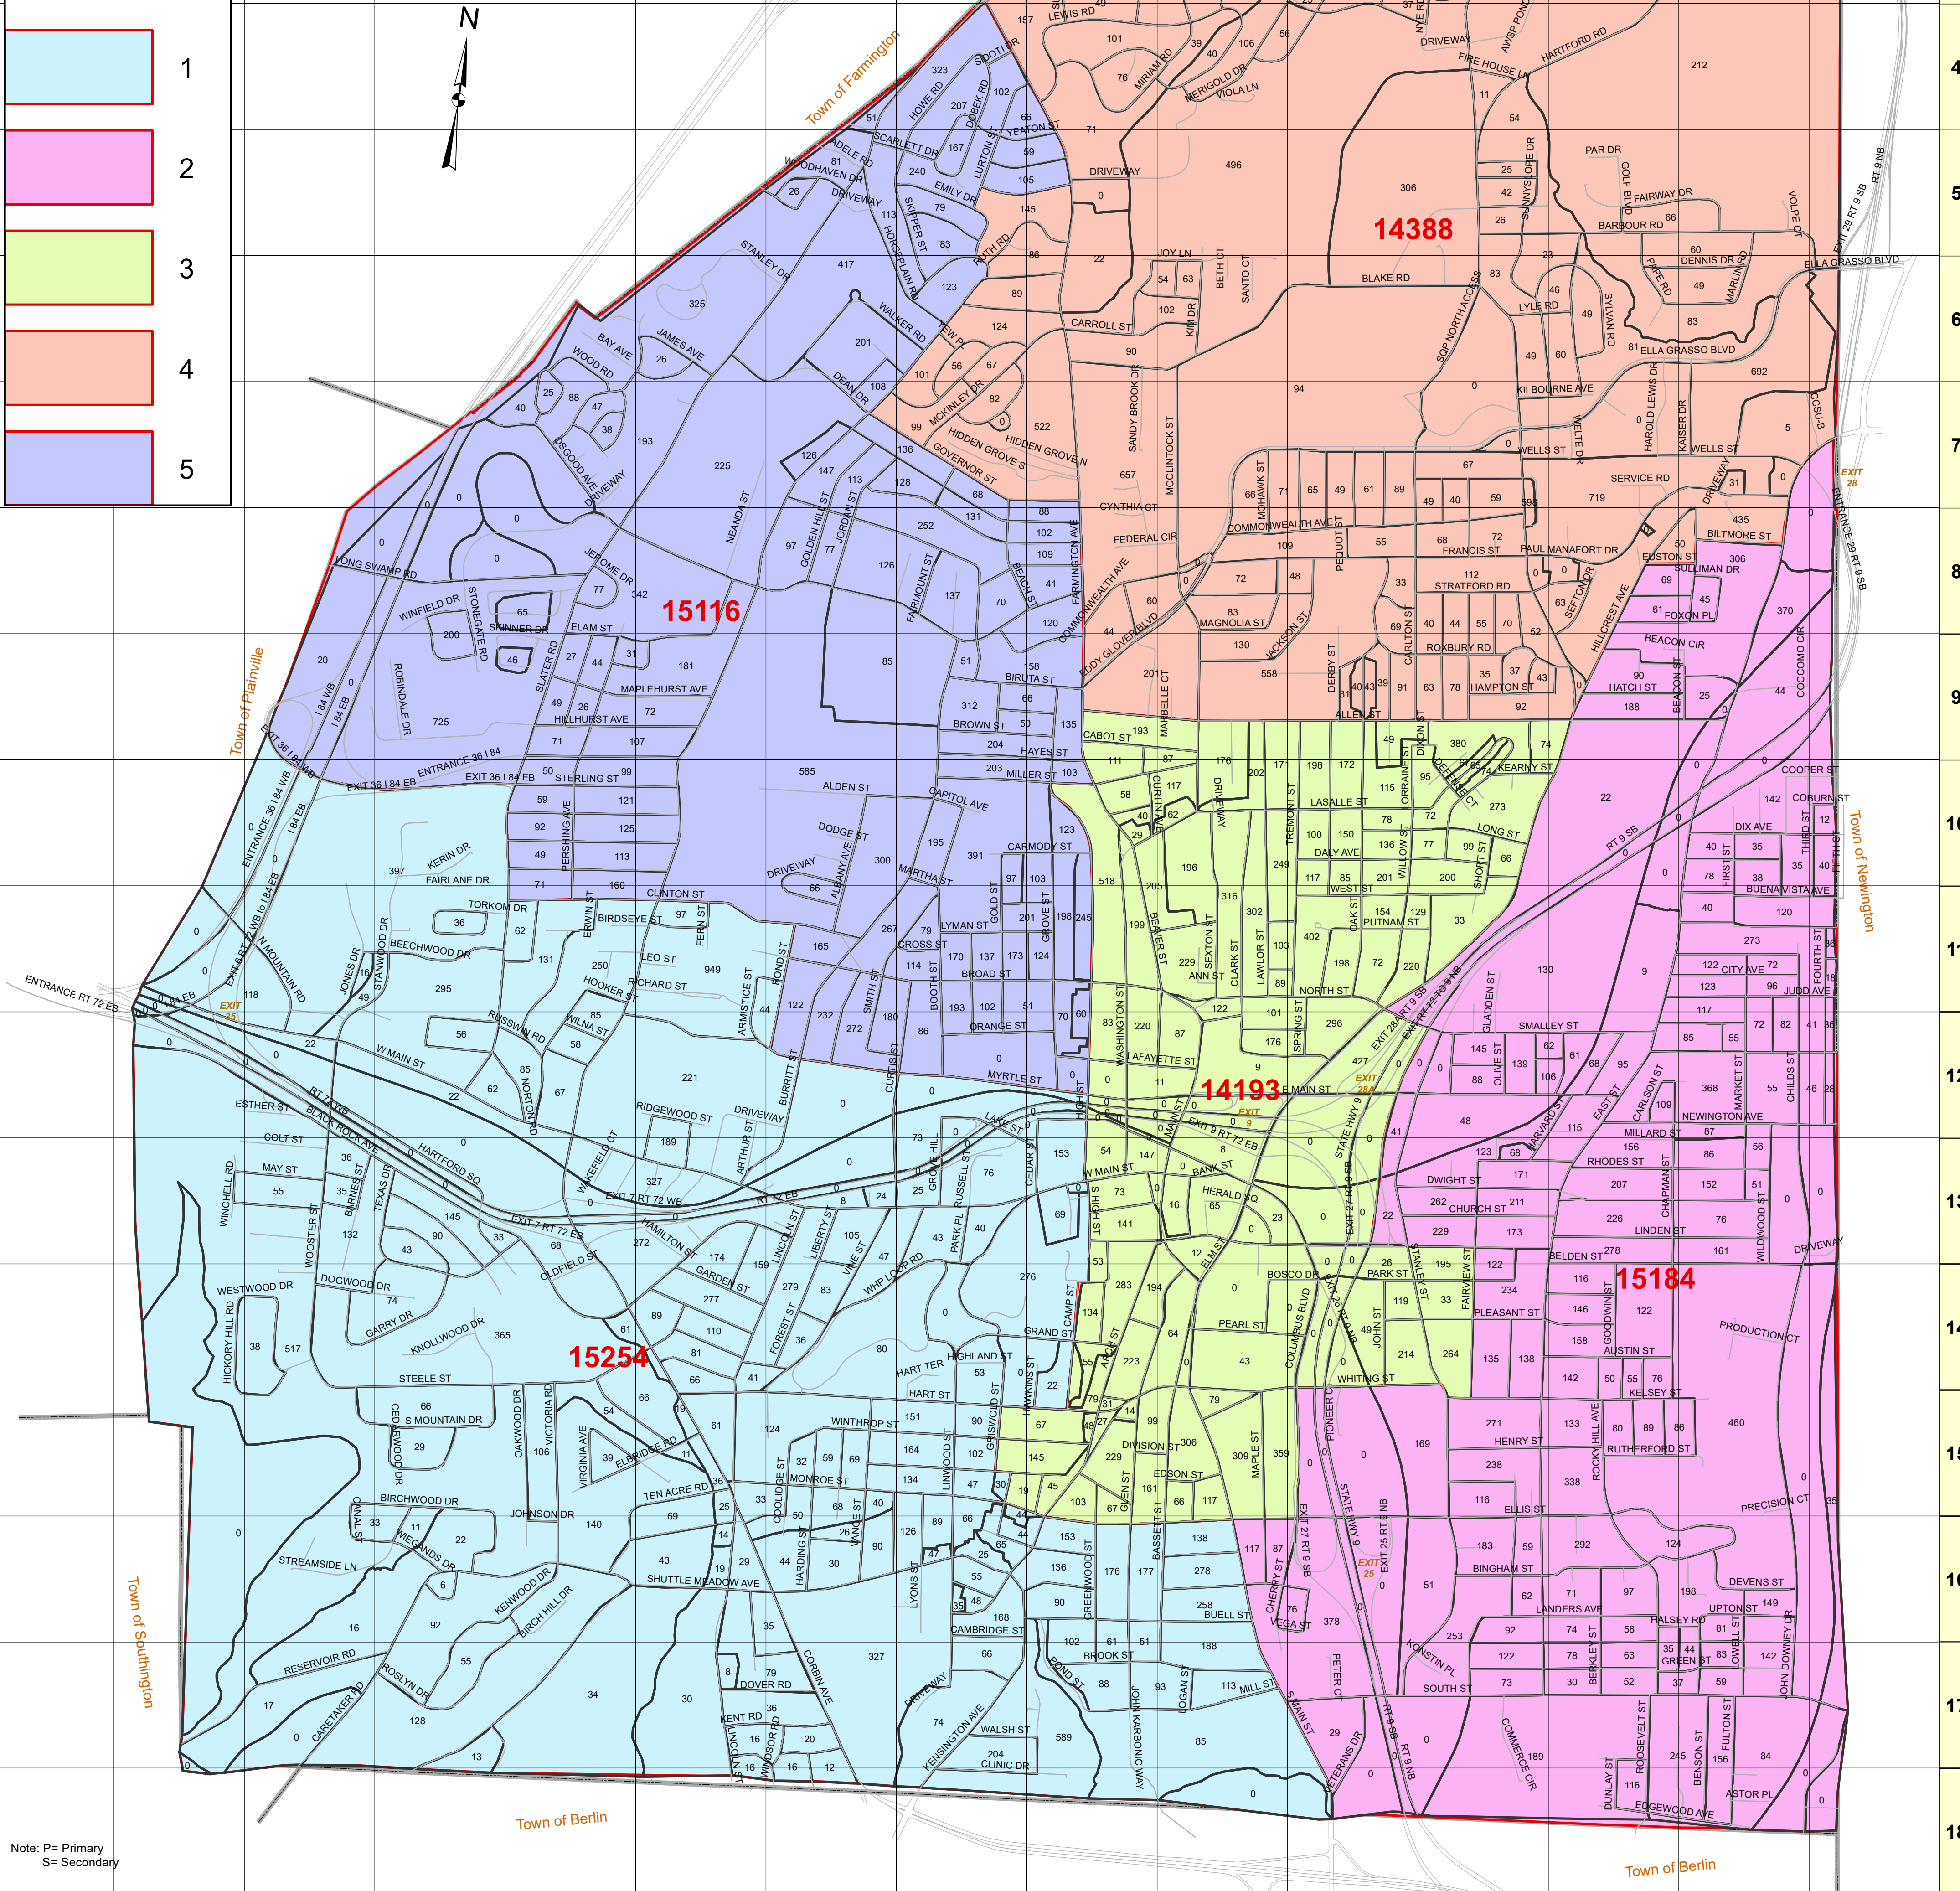

2022 GOSTIN COMPROMISE MAP 3 CITY OF NEW BRITAIN WARD MAP

WARD

- 1
- 2
- 3
- 4
- 5

Address	Grd	Address	Grd	Address	Grd	Address	Grd
GREENWOOD STREET	4-206	H16	PENLETON ROAD	0-184	L6	GREENWOOD STREET	4-206
GRISWOLD STREET (P)	26-73	H14	PENNSYLVANIA AVENUE	0-178	D13	GRISWOLD STREET (P)	26-73
GROVE HILL	0-100	H13	PEQUOT STREET	0-36	K9	GROVE HILL	0-100
GROVE STREET	0-176	H10	PERRISH AVENUE	0-314	E9	GROVE STREET	0-176
GUNHILL ROAD	0-42	E7	PETER COURT	0-40	K17	GUNHILL ROAD	0-42
HALE LANE	Address	Gnd	PIERMONT AVENUE	0-312	G7	HALE LANE	Address
HALSEY ROAD	0-100	M16	PIKE STREET	0-90	N16	HALSEY ROAD	0-100
HAMILTON STREET	0-54	F13	PINEHURST AVENUE	0-176	E9	HAMILTON STREET	0-54
HARTFORD STREET	0-14	L9	PIONEER COURT (P)	0-40	K14	HARTFORD STREET	0-14
HARDING STREET	0-44	G15	PLEASANT STREET	0-42	K11	HARDING STREET	0-44
HAROLD LEWIS DRIVE (P)	64-186	G15	POND STREET	0-100	I17	HAROLD LEWIS DRIVE (P)	64-186
HARRISON STREET	0-90	M6	POND NEW ROAD	0-42	C16	HARRISON STREET	0-90
HARRY TRUMAN OVERPASS	0-30	J12	POPLAR STREET	0-24	M8	HARRY TRUMAN OVERPASS	0-30
HART STREET	0-150	H14	PRECISION COURT	0-50	N15	HART STREET	0-150
HART TERRACE	150-460	Gnd	PRINCE AVENUE	22-124	G11	HART TERRACE	150-460
HARTFORD ROAD	0-640	M4	PRODUCTION COURT	0-150	N14	HARTFORD ROAD	0-640
HARTFORD SQUARE	0-164	H12	PROSPECT STREET	0-116	I13	HARTFORD SQUARE	0-164
HARVARD STREET	0-86	L12	PULASKI STREET	0-52	G10	HARVARD STREET	0-86
HATCH STREET	0-116	M9	PUTNAM STREET	32-140	K11	HATCH STREET	0-116
HAWKINS STREET	0-62	H14	QUARANTEET CLUB AVENUE	Address	Gnd	HAWKINS STREET	0-62
HAWTHORNE STREET	4-138	J8	QUEEN STREET	0-192	I10	HAWTHORNE STREET	4-138
HAYES STREET	0-168	H9	ROSEMARY DRIVE	Address	Gnd	HAYES STREET	0-168
HAZELMERE ROAD	0-20	H16	ROSEMARY LANE	0-70	L5	HAZELMERE ROAD	0-20
HEATHER LANE	0-190	H5	ROSLYN DRIVE	0-236	D16	HEATHER LANE	0-190
HELEN DRIVE	0-90	H5	ROUNDHILL ROAD	0-104	D14	HELEN DRIVE	0-90
HENRY DRIVE	0-176	L15	ROXBURY ROAD	0-322	L8	HENRY DRIVE	0-176
HERALD SQUARE	0-90	J13	ROYAL OAK ROAD	0-90	G5	HERALD SQUARE	0-90
HICKORY HILL ROAD	0-312	H14	RUSSELL STREET	0-100	H13	HICKORY HILL ROAD	0-312
HIGH STREET	0-48	I12	RUSSELL STREET	0-100	H13	HIGH STREET	0-48
HIGHLAND TERRACE	0-46	H14	RUSSELL STREET	0-100	H13	HIGHLAND TERRACE	0-46
HIGHLAND TERRACE	0-129	L7	RUSSELL STREET	0-100	H13	HIGHLAND TERRACE	0-129
HIGHURD ROAD	0-126	L2	RUSSELL STREET	0-100	H13	HIGHURD ROAD	0-126
HIGHVIEW AVENUE	0-146	H9	RUSSELL STREET	0-100	H13	HIGHVIEW AVENUE	0-146
HILLCREST AVENUE	0-240	M8	RUSSELL STREET	0-100	H13	HILLCREST AVENUE	0-240
HILLHURST AVENUE	0-144	J9	RUSSELL STREET	0-100	H13	HILLHURST AVENUE	0-144
HILLSIDE PLACE	0-30	H13	RUSSELL STREET	0-100	H13	HILLSIDE PLACE	0-30
HOLMES AVENUE	0-44	F13	RUSSELL STREET	0-100	H13	HOLMES AVENUE	0-44
HOMESTEAD AVENUE	0-50	F14	RUSSELL STREET	0-100	H13	HOMESTEAD AVENUE	0-50
HOOKER STREET	0-44	E11	RUSSELL STREET	0-100	H13	HOOKER STREET	0-44
HORACE STREET	0-56	H11	RUSSELL STREET	0-100	H13	HORACE STREET	0-56
HORSEMAN ROAD	0-208	Gnd	RUSSELL STREET	0-100	H13	HORSEMAN ROAD	0-208
HOWARD STREET	0-100	N11	RUSSELL STREET	0-100	H13	HOWARD STREET	0-100
HOWE ROAD	0-156	H4	RUSSELL STREET	0-100	H13	HOWE ROAD	0-156
HUBER DRIVE	0-128	K3	RUSSELL STREET	0-100	H13	HUBER DRIVE	0-128
HUDSON PLACE	0-40	N17	RUSSELL STREET	0-100	H13	HUDSON PLACE	0-40
HURLBURT STREET	0-42	L11	RUSSELL STREET	0-100	H13	HURLBURT STREET	0-42
HUTCHINSON STREET	Address	Gnd	RUSSELL STREET	0-100	H13	HUTCHINSON STREET	Address
JACKSON STREET	0-132	K8	RUSSELL STREET	0-100	H13	JACKSON STREET	0-132
JAMES AVENUE	0-94	F6	RUSSELL STREET	0-100	H13	JAMES AVENUE	0-94
JANET DRIVE	0-68	J6	RUSSELL STREET	0-100	H13	JANET DRIVE	0-68
JEFFERSON STREET	0-62	N15	RUSSELL STREET	0-100	H13	JEFFERSON STREET	0-62
JEROME DRIVE	0-122	E8	RUSSELL STREET	0-100	H13	JEROME DRIVE	0-122
JOHN ROAD	0-46	N11	RUSSELL STREET	0-100	H13	JOHN ROAD	0-46
JOHN DOWNY DRIVE	0-68	N15	RUSSELL STREET	0-100	H13	JOHN DOWNY DRIVE	0-68
JOHN KARBONIC WAY	516-746	I17	RUSSELL STREET	0-100	H13	JOHN KARBONIC WAY	516-746
JOHN STREET	0-112	K12	RUSSELL STREET	0-100	H13	JOHN STREET	0-112
JOHNSON DRIVE	0-36	E15	RUSSELL STREET	0-100	H13	JOHNSON DRIVE	0-36
JONES DRIVE	16-180	C11	RUSSELL STREET	0-100	H13	JONES DRIVE	16-180
JORDAN STREET	0-176	N12	RUSSELL STREET	0-100	H13	JORDAN STREET	0-176
JOY LANE	80-252	J5	RUSSELL STREET	0-100	H13	JOY LANE	80-252
JUBILEE STREET	0-242	M13	RUSSELL STREET	0-100	H13	JUBILEE STREET	0-242
JUD AVENUE	0-176	N12	RUSSELL STREET	0-100	H13	JUD AVENUE	0-176
KASPER DRIVE (P)	0-90	N7	RUSSELL STREET	0-100	H13	KASPER DRIVE (P)	0-90
KEARNEY STREET (P)	0-60	E19	RUSSELL STREET	0-100	H13	KEARNEY STREET (P)	0-60
KELSEY STREET	0-300	M14	RUSSELL STREET	0-100	H13	KELSEY STREET	0-300
KENNEDY DRIVE	0-122	M17	RUSSELL STREET	0-100	H13	KENNEDY DRIVE	0-122
KENNINGTON AVENUE	54-302	I17	RUSSELL STREET	0-100	H13	KENNINGTON AVENUE	54-302
KENT ROAD	0-160	F17	RUSSELL STREET	0-100	H13	KENT ROAD	0-160
KENWOOD DRIVE	0-242	D16	RUSSELL STREET	0-100	H13	KENWOOD DRIVE	0-242
KENYON CIRCLE	0-36	F6	RUSSELL STREET	0-100	H13	KENYON CIRCLE	0-36
KERIN DRIVE	2-96	D10	RUSSELL STREET	0-100	H13	KERIN DRIVE	2-96
KILBOURNE AVENUE	0-88	L6	RUSSELL STREET	0-100	H13	KILBOURNE AVENUE	0-88
KIMBALL DRIVE	0-92	H16	RUSSELL STREET	0-100	H13	KIMBALL DRIVE	0-92
KINGSWOOD PLACE	0-50	L5	RUSSELL STREET	0-100	H13	KINGSWOOD PLACE	0-50
KINGWOOD DRIVE	0-100	D14	RUSSELL STREET	0-100	H13	KINGWOOD DRIVE	0-100
KONSTIN PLACE	0-40	L16	RUSSELL STREET	0-100	H13	KONSTIN PLACE	0-40
KULPER ROAD	0-82	M16	RUSSELL STREET	0-100	H13	KULPER ROAD	0-82
LAFAYETTE STREET	Address	Gnd	RUSSELL STREET	0-100	H13	LAFAYETTE STREET	Address
LAFAYETTE STREET	0-282	I12	RUSSELL STREET	0-100	H13	LAFAYETTE STREET	0-282
LAKE STREET	0-196	H13	RUSSELL STREET	0-100	H13	LAKE STREET	0-196
LAKESHORE AVENUE	0-50	E19	RUSSELL STREET	0-100	H13	LAKESHORE AVENUE	0-50
LANDERS AVENUE	4-218	M16	RUSSELL STREET	0-100	H13	LANDERS AVENUE	4-218
LASALLE COURT	0-48	J10	RUSSELL STREET	0-100	H13	LASALLE COURT	0-48
LASALLE STREET	344-370	L9	RUSSELL STREET	0-100	H13	LASALLE STREET	344-370
LAUREL ROAD	52-112	E11	RUSSELL STREET	0-100	H13	LAUREL ROAD	52-112
LAWLOR STREET	0-112	I10	RUSSELL STREET	0-100	H13	LAWLOR STREET	0-112
LAWRENCE STREET	0-76	C8	RUSSELL STREET	0-100	H13	LAWRENCE STREET	0-76
LAYTON LANE	214-240	L2	RUSSELL STREET	0-100	H13	LAYTON LANE	214-240
LEDGECREST AVENUE	46-108	L10	RUSSELL STREET	0-100	H13	LEDGECREST AVENUE	46-108
LEDYARD ROAD	0-78	D11	RUSSELL STREET	0-100	H13	LEDYARD ROAD	0-78
LEE STREET	0-472	I12	RUSSELL STREET	0-100	H13	LEE STREET	0-472
LELAND STREET	0-40	C13	RUSSELL STREET	0-100	H13	LELAND STREET	0-40
LENOX PLACE	0-38	H12	RUSSELL STREET	0-100	H13	LENOX PLACE	0-38
LEO STREET	0-40	F11	RUSSELL STREET	0-100	H13	LEO STREET	0-40
LEONA LANE	0-54	L3	RUSSELL STREET	0-100	H13	LEONA LANE	0-54
LESTER STREET	4-50	N10	RUSSELL STREET	0-100	H13	LESTER STREET	4-50
LEWIS ROAD	0-472	I12	RUSSELL STREET	0-100	H13	LEWIS ROAD	0-472
LEXINGTON STREET	0-112	H13	RUSSELL STREET	0-100	H13	LEXINGTON STREET	0-112
LIBERTY STREET	0-58	G13	RUSSELL STREET	0-100	H13	LIBERTY STREET	0-58
LINCOLN COURT (P)	0-10	D14	RUSSELL STREET	0-100	H13	LINCOLN COURT (P)	0-10
LINCOLN STREET	0-350	F14	RUSSELL STREET	0-100	H13	LINCOLN STREET	0-350
LINDEN STREET	350-486	F16	RUSSELL STREET	0-100	H13	LINDEN STREET	350-486
LINWOOD STREET	0-256	M13	RUSSELL STREET	0-100	H13	LINWOOD STREET	0-256
LONG SWAMP ROAD	0-56	H14	RUSSELL STREET	0-100	H13	LONG SWAMP ROAD	0-56
LONG SWAMP ROAD	0-56	H14	RUSSELL STREET	0-100	H13	LONG SWAMP ROAD	0-56
LORRAINE STREET	56-150	H15	RUSSELL STREET	0-100	H13	LORRAINE STREET	56-150
LOUGHERY R J WAY	150-390	H10	RUSSELL STREET	0-100	H13	LOUGHERY R J WAY	150-390
LOUISE COURT	4-48	H10	RUSSELL STREET	0-100	H13	LOUISE COURT	4-48
LOWELL STREET	40-162	J13	RUSSELL STREET	0-100	H13	LOWELL STREET	40-162
LUCYAN STREET	0-94	H8	RUSSELL STREET	0-100	H13	LUCYAN STREET	0-94
LURTON STREET	0-168	H4	RUSSELL STREET	0-100	H13	LURTON STREET	0-168
LYLE ROAD	0-76	L6	RUSSELL STREET	0-100	H13	LYLE ROAD	0-76
LYMAN STREET	0-132	H11	RUSSELL STREET	0-100	H13	LYMAN STREET	0-132
LYONS PLACE	0-28	H11	RUSSELL STREET	0-100	H13	LYONS PLACE	0-28
LYONS STREET	0-160	H15	RUSSELL STREET	0-100	H13	LYONS STREET	0-160
M S COURT	Address	Gnd	RUSSELL STREET	0-100	H13	M S COURT	Address
MADISON STREET	0-64	H15	RUSSELL STREET	0-100	H13	MADISON STREET	0-64
MADISON STREET	0-76	H15	RUSSELL STREET	0-100	H13	MADISON STREET	0-76
MAIN STREET	0-49	H13	RUSSELL STREET	0-100	H13	MAIN STREET	0-49
MALIKOWSKI CIRCLE	0-208	H4	RUSSELL STREET	0-100	H13	MALIKOWSKI CIRCLE	0-208
MANFIELD AVENUE	0-208	M16	RUSSELL STREET	0-100	H13	MANFIELD AVENUE	0-208
MANSFIELD LANE	128-340	H15	RUSSELL STREET	0-100	H13	MANSFIELD LANE	128-340
MAPLEHURST AVENUE	0-186	F9	RUSSELL STREET	0-100	H13	MAPLEHURST AVENUE	0-186
MARBLE COURT	0-42	J9	RUSSELL STREET	0-100	H13	MARBLE COURT	0-42
MARIMAC ROAD	0-280	H7	RUSSELL STREET	0-100	H13	MARIMAC ROAD	0-280
MARKET STREET	0-284	N12	RUSSELL STREET	0-100	H13	MARKET STREET	0-284
MARLIN ROAD	0-162	N5	RUSSELL STREET	0-100	H13	MARLIN ROAD	0-162
MARSHMAN STREET	0-280	G10	RUSSELL STREET	0-100	H13	MARSHMAN STREET	0-280
MARSHALL STREET	0-56	H9	RUSSELL STREET	0-100	H13	MARSHALL STREET	0-56
MARTHA STREET	0-36	H10	RUSSELL STREET	0-100	H13	MARTHA STREET	0-36
MARTIN LUTHER KING DRIVE	0-128	K12	RUSSELL STREET	0-100	H13	MARTIN LUTHER KING DRIVE	0-128
MARWOOD DRIVE	0-110	H8	RUSSELL STREET	0-100	H13	MARWOOD DRIVE	0-110
MASON DRIVE	0-72	F16	RUSSELL STREET	0-100	H13	MASON DRIVE	0-72
MAY STREET	0-42	M16	RUSSELL STREET	0-100	H13	MAY STREET	0-42
MCINTOCK STREET	0-100	C13	RUSSELL STREET	0-100	H13	MCINTOCK STREET	0-100
MEAD STREET	0-102	J7	RUSSELL STREET	0-100	H13	MEAD STREET	0-102
MEROLD DRIVE	102-512	J7	RUSSELL STREET	0-100	H13	MEROLD DRIVE	102-512
MICHELLE TERRACE	0-40	C13	RUSSELL STREET	0-100	H13	MICHELLE TERRACE	0-40
MILL STREET	0-230	H17	RUSSELL STREET	0-100	H13	MILL STREET	0-230
MILLARD STREET	0-146	N12	RUSSELL STREET	0-100	H13	MILLARD STREET	0-146
MILLER STREET	0-180	H9	RUSSELL STREET	0-100	H13	MILLER STREET	0-180
MILTON STREET	0-46	L9	RUSSELL STREET	0-100	H13	MILTON STREET	0-46
MIRIAM ROAD	0-324	L4	RUSSELL STREET	0-100	H13	MIRIAM ROAD	0-324
MITCHELL STREET							