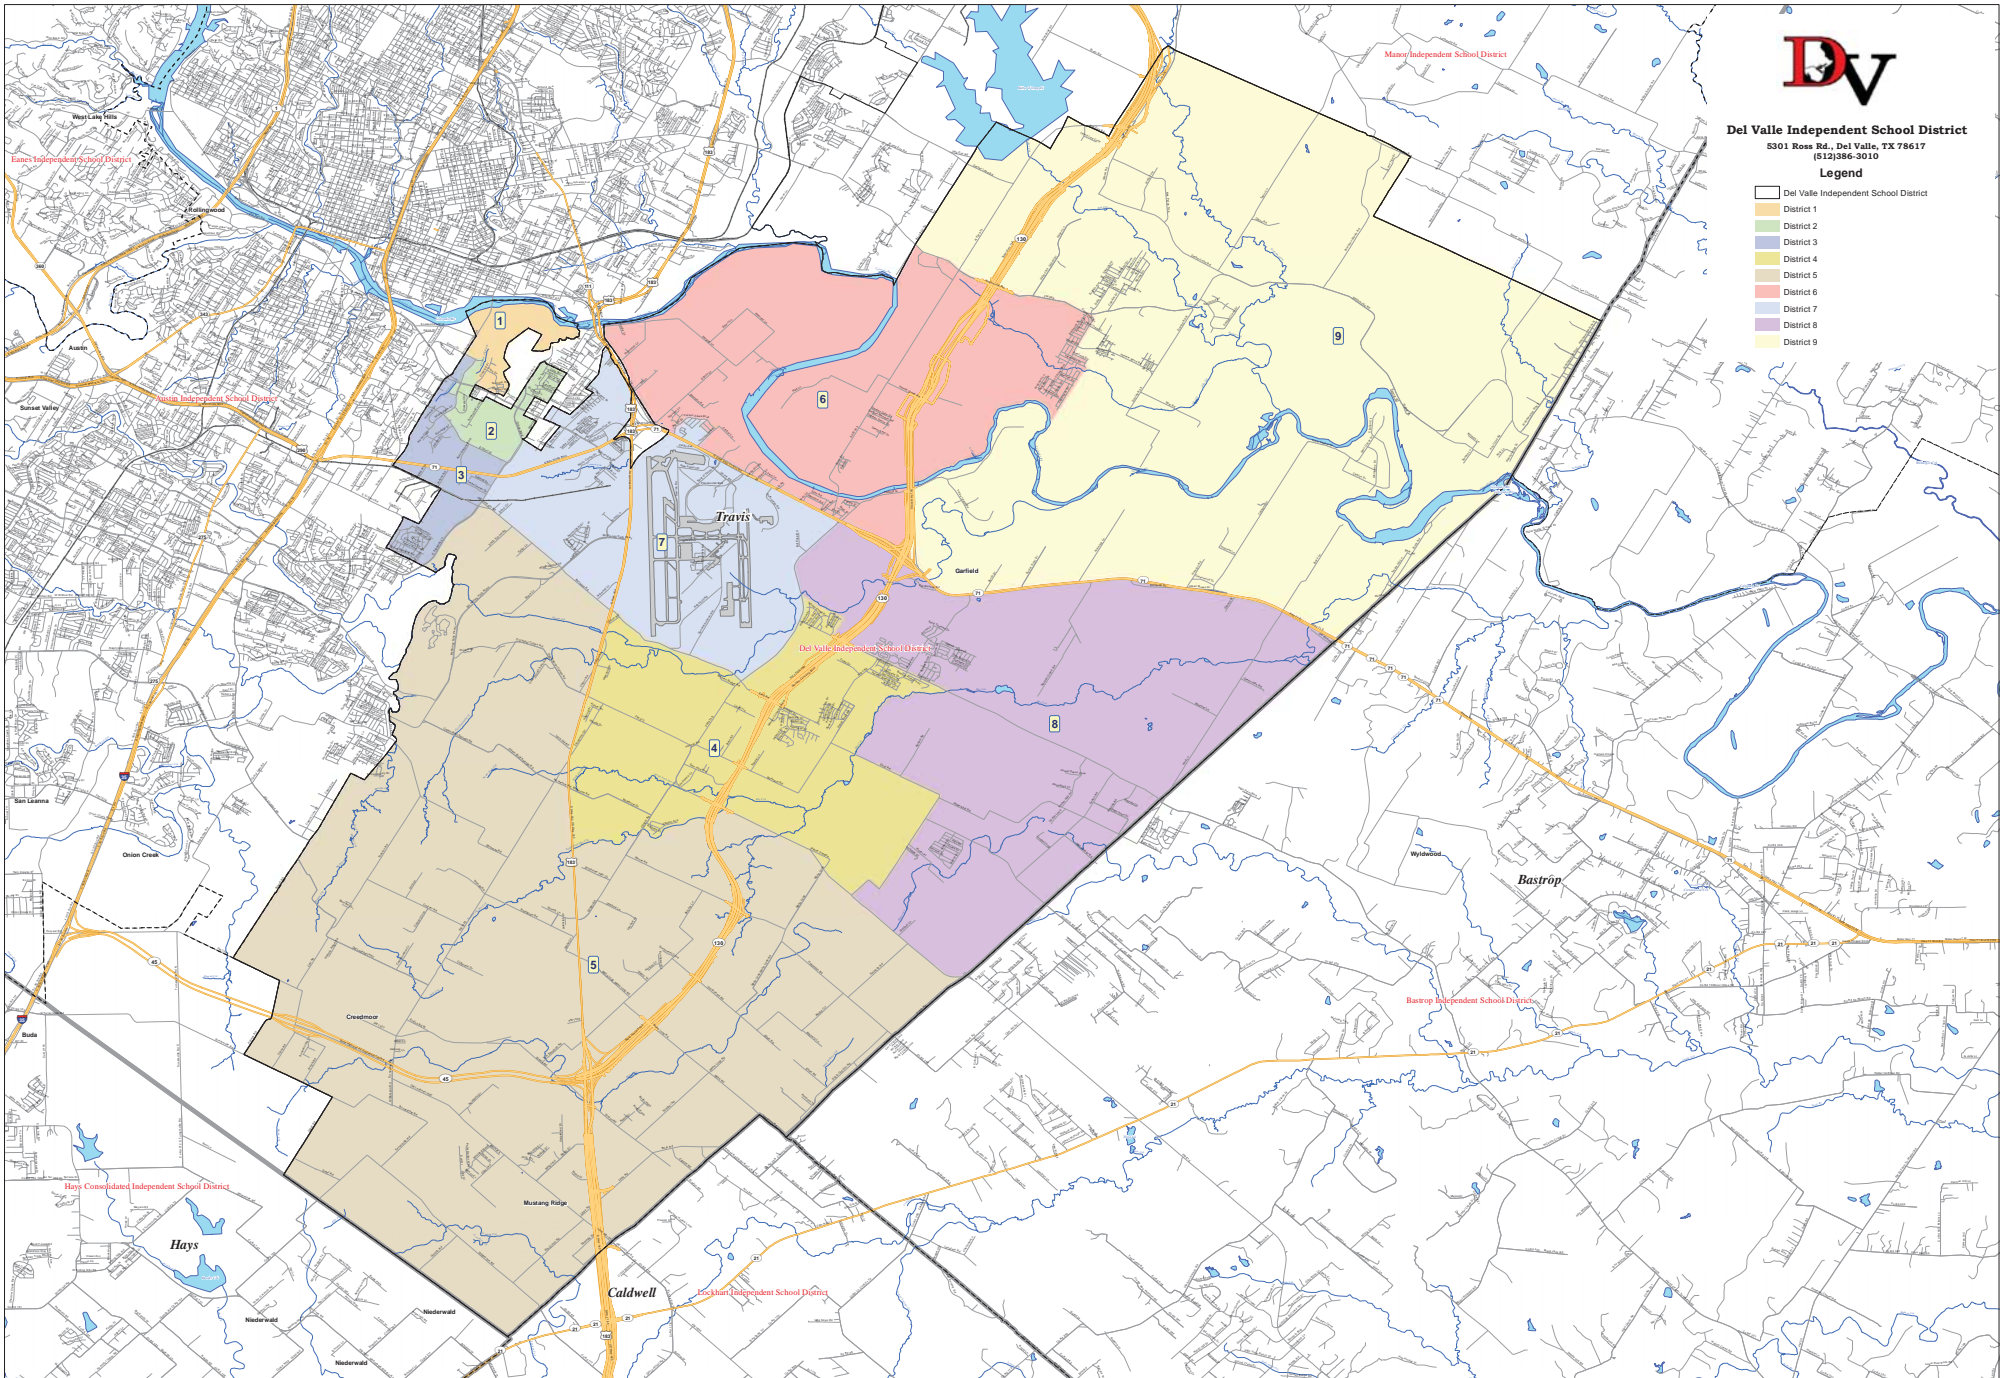

Del Valle Independent School District
5301 Ross Rd., Del Valle, TX 78617
(512)386-3010

Legend

- Del Valle Independent School District
- District 1
- District 2
- District 3
- District 4
- District 5
- District 6
- District 7
- District 8
- District 9

Revised: September 13, 2011

POWELL & LEON LLP

Del Valle Independent School District
Single Member Districts
Adopted: September 20, 2011