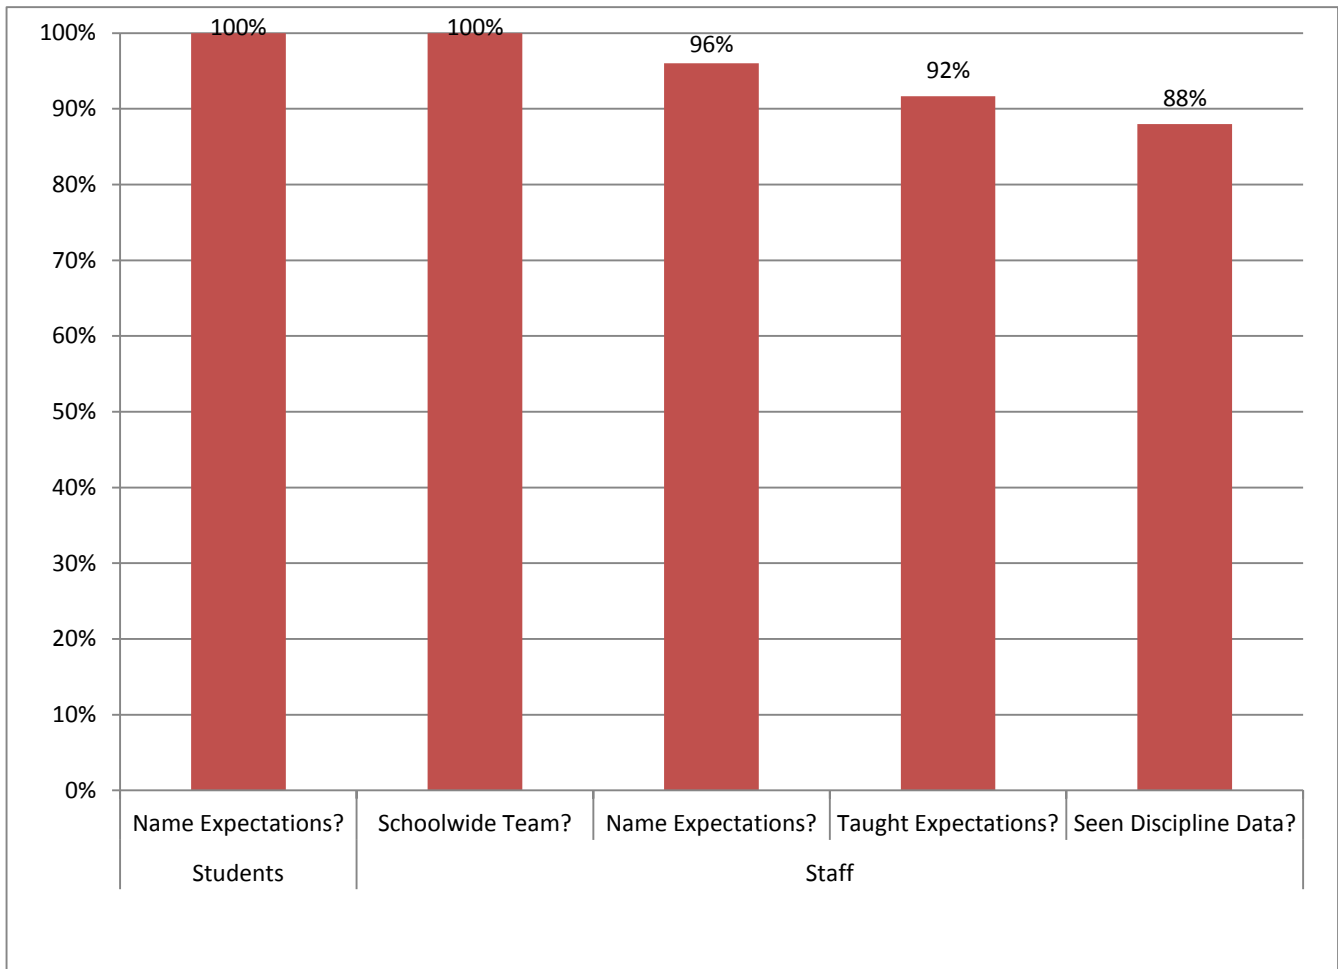

Pulaski Elementary PBIS Walkthrough

Date: 9/26/2012

Students	Name Expectations?	100%
Staff	Schoolwide Team?	100%
	Name Expectations?	96%
	Taught Expectations?	92%
	Seen Discipline Data?	88%