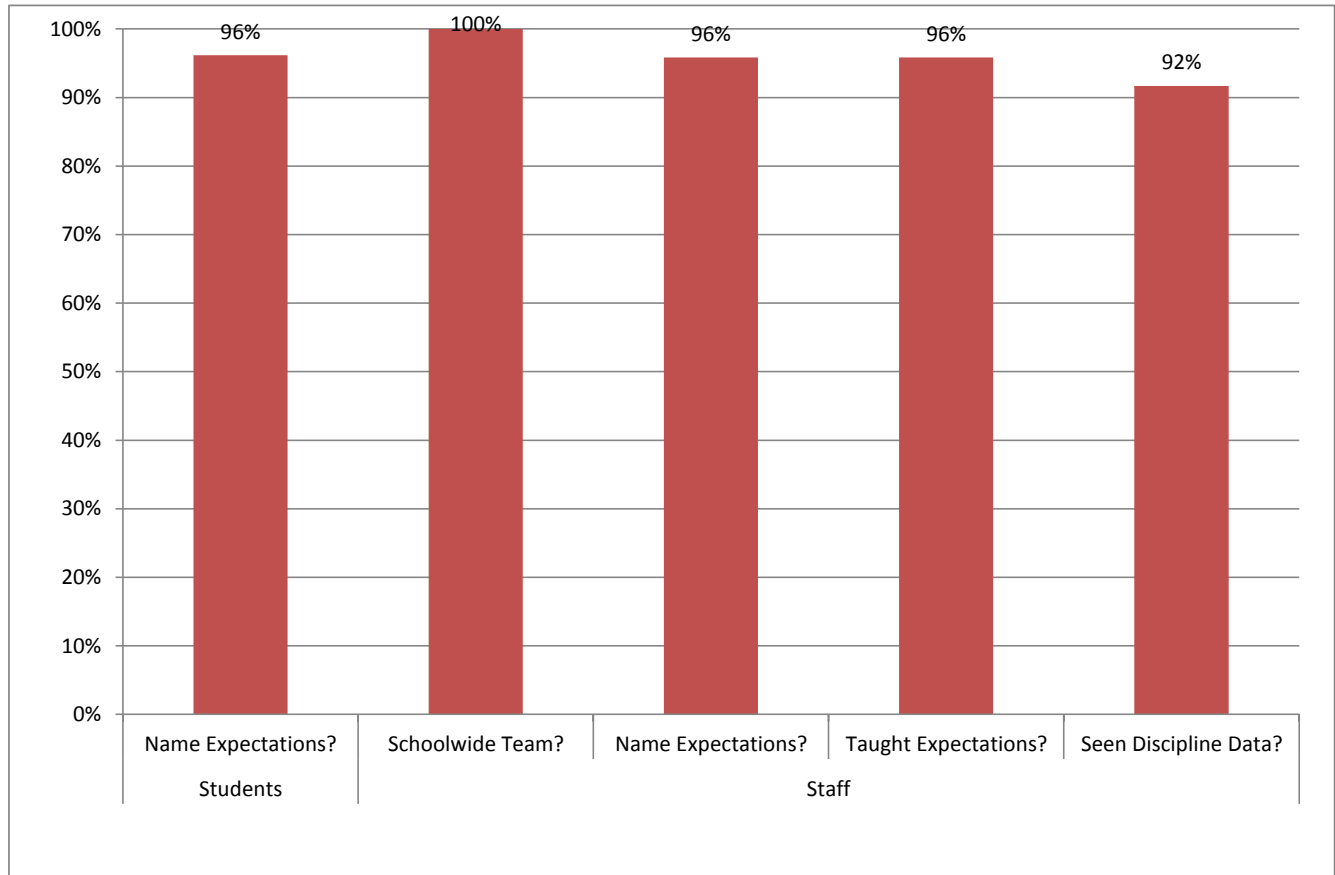

# Northern Elementary PBIS Walkthrough

Date: 10/17/2012

Students	Name Expectations?	25	96%
Staff	Schoolwide Team?	24	100%
	Name Expectations?	23	96%
	Taught Expectations?	23	96%
	Seen Discipline Data?	22	92%