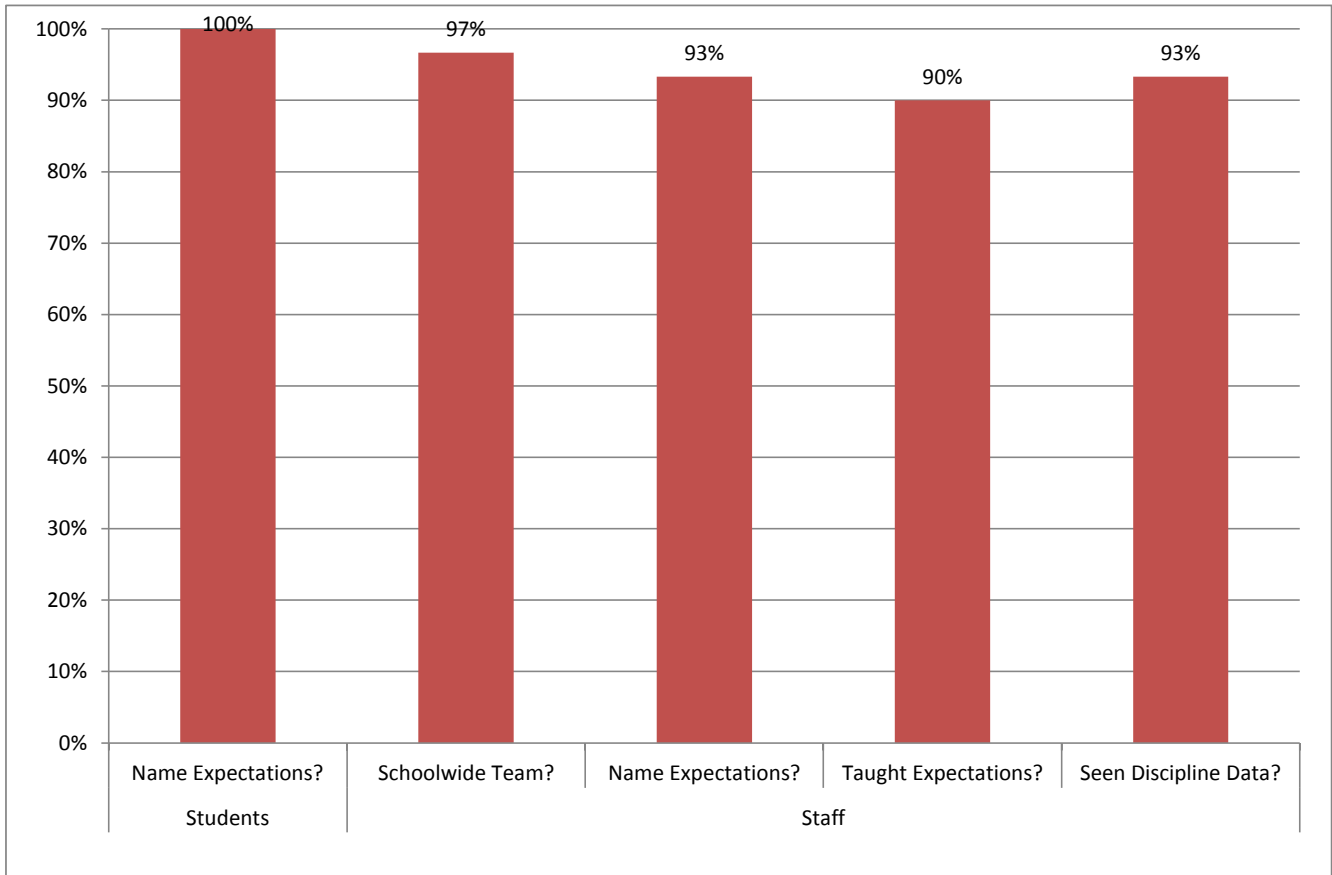

Northern Middle PBIS Walkthrough

Date: 2/22/2013

Students	Name Expectations?	35	100%
Staff	Schoolwide Team?	29	97%
	Name Expectations?	28	93%
	Taught Expectations?	27	90%
	Seen Discipline Data?	28	93%