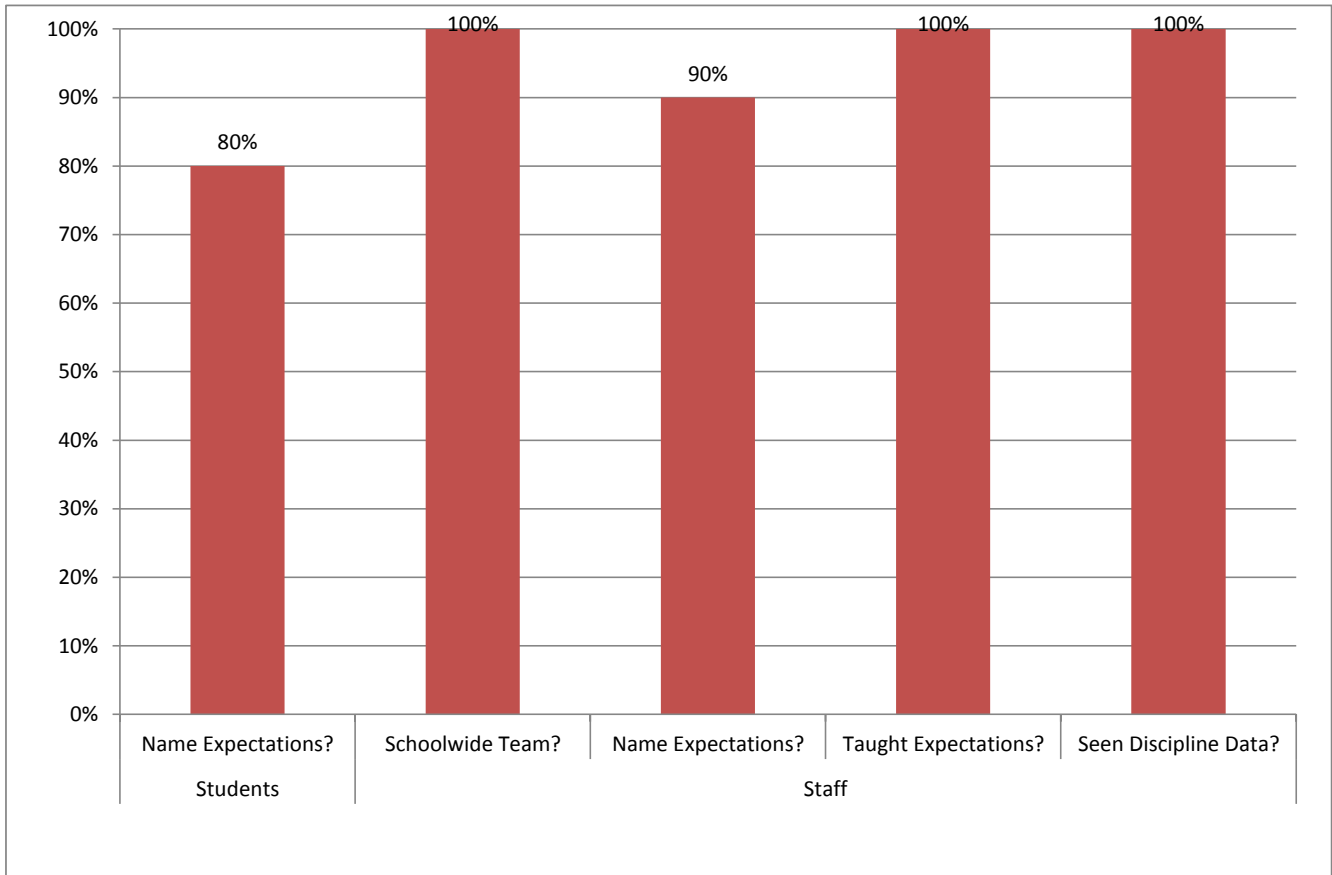

Shopville Elementary PBIS Walkthrough

Date: 11/28/2012

Students	Name Expectations?	16	80%
Staff	Schoolwide Team?	20	100%
	Name Expectations?	18	90%
	Taught Expectations?	20	100%
	Seen Discipline Data?	20	100%