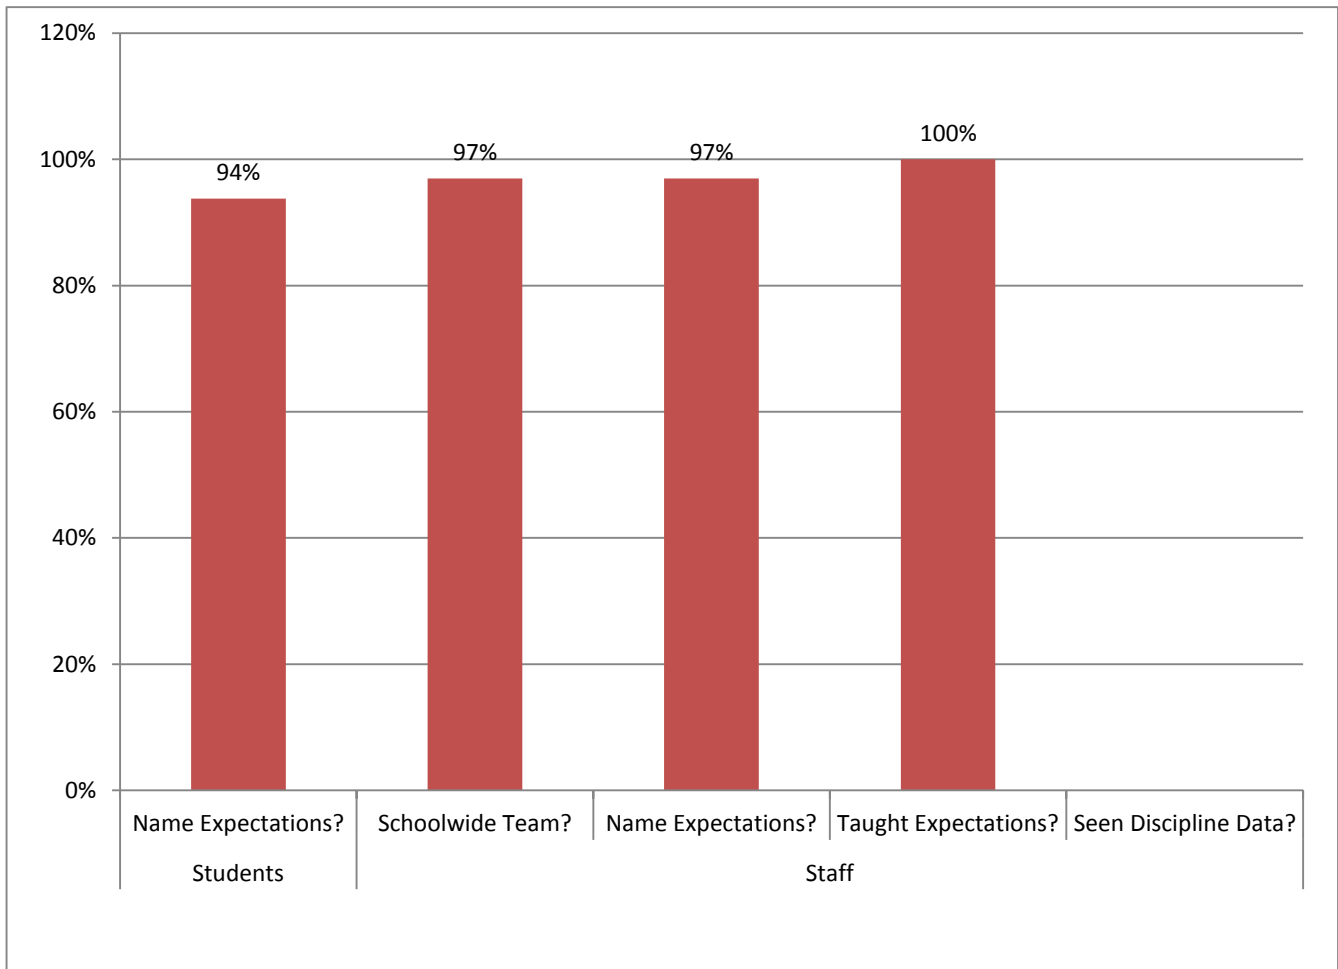

# Pulaski Elementary PBIS Walkthrough

Date: 8/25/10

Students	Name Expectations?	94%
Staff	Schoolwide Team?	97%
	Name Expectations?	97%
	Taught Expectations?	100%
	Seen Discipline Data?	0%