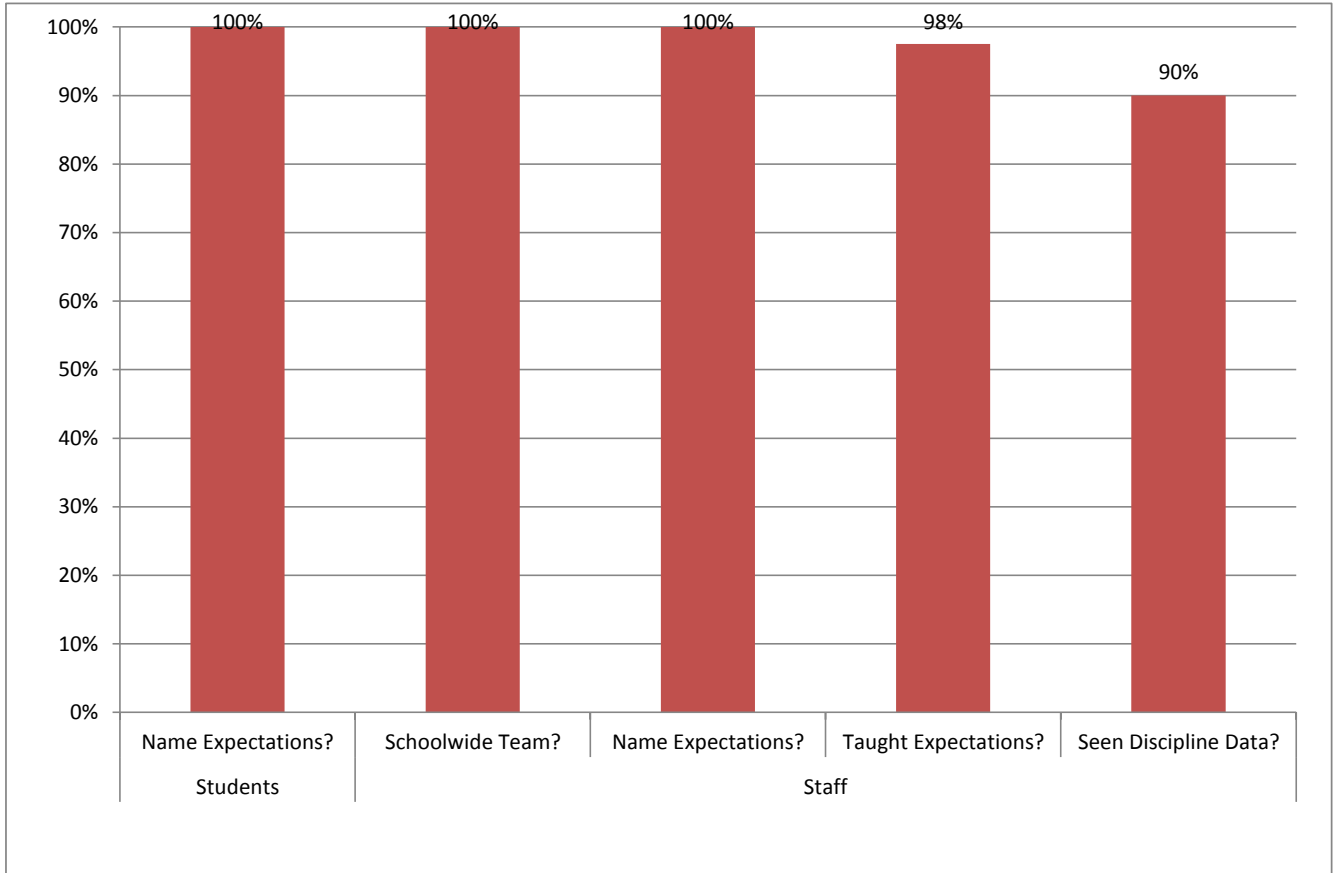

Nancy Elementary PBIS Walkthrough

Date: 11/17/10

Students	Name Expectations?	40	100%
Staff	Schoolwide Team?	40	100%
	Name Expectations?	40	100%
	Taught Expectations?	39	98%
	Seen Discipline Data?	36	90%