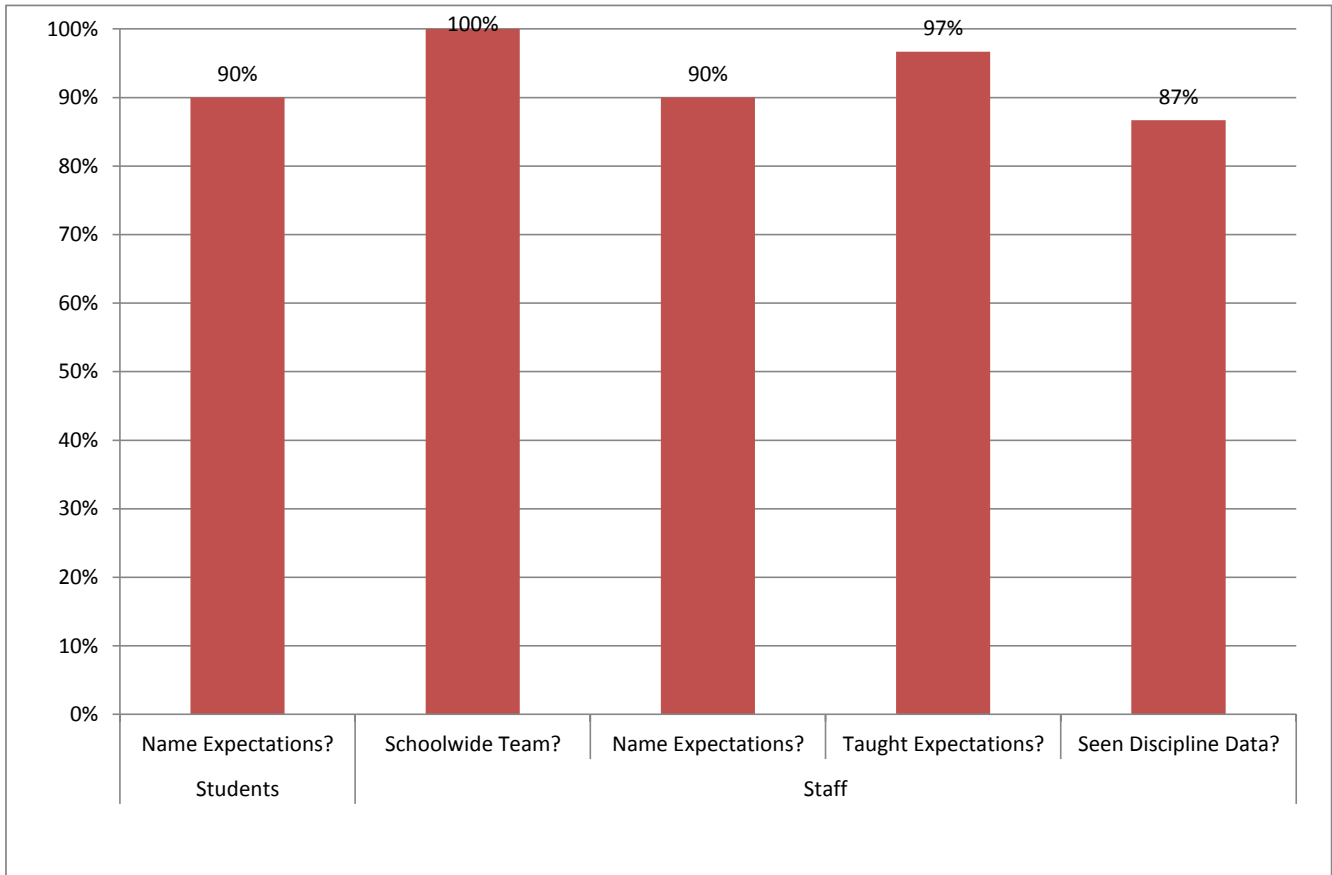

Shopville Elementary PBIS Walkthrough

Date: 10/27/10

Students	Name Expectations?	27	90%
Staff	Schoolwide Team?	30	100%
	Name Expectations?	27	90%
	Taught Expectations?	29	97%
	Seen Discipline Data?	26	87%