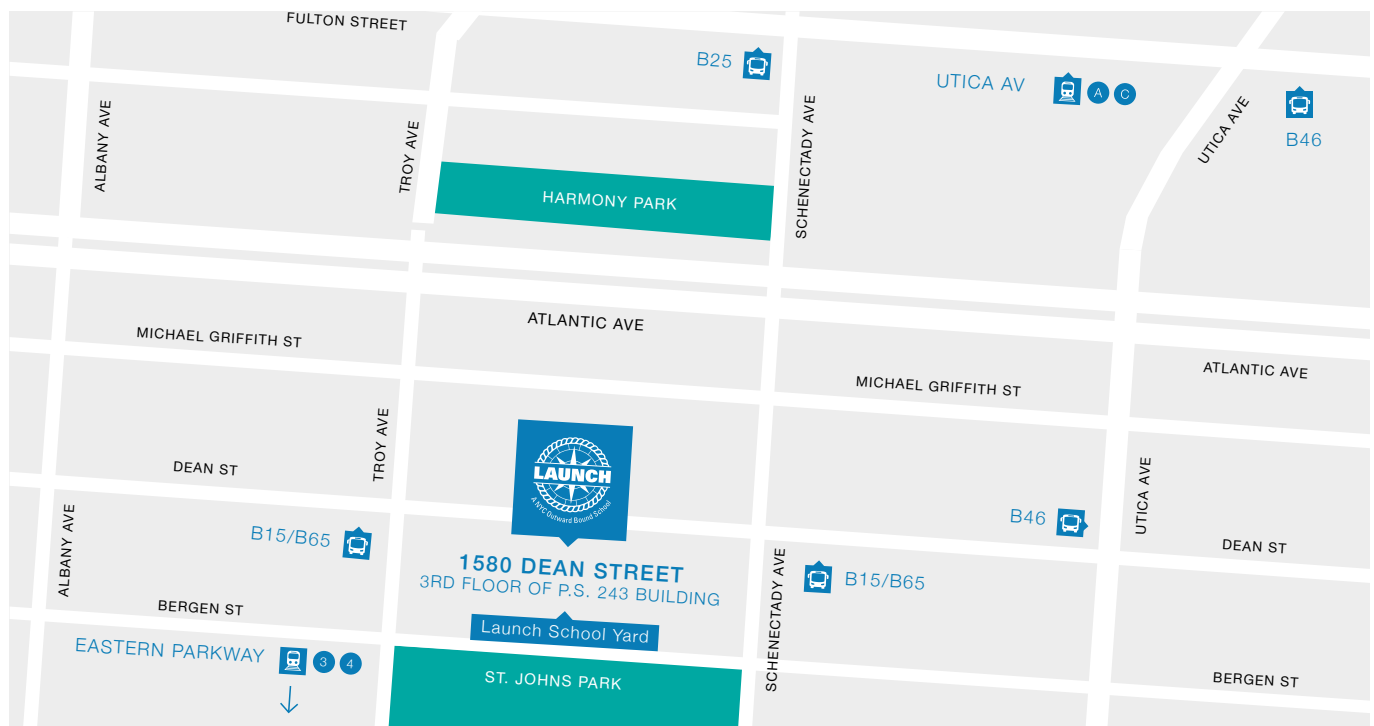

Launch is a uniform school. See the Uniform Flyer for more details.

LAUNCH MAP

Sample Schedule

Time	Monday	Tuesday	Wednesday	Thursday	Friday
7:40	Supervised Arrival				
8:00 8:10	Breakfast				
8:10 9:05	Crew	Social Studies	Crew	Art	Crew
9:08 10:03	PE	Art	Math	Social Studies	Math
10:06 11:01	ELA	Science	Social Studies	Math	ELA
11:04 11:59	Math	ELA	Science	ELA	Science
12:02 12:57	Social Studies	Math	ELA	Science	Social Studies
1:00 2:05	Lunch / Recess				
2:05 3:00	Science	Math	Launch Clubs	Current Events	ELA
3:00 5:30	Free Good Shepherd Services After School at Launch				