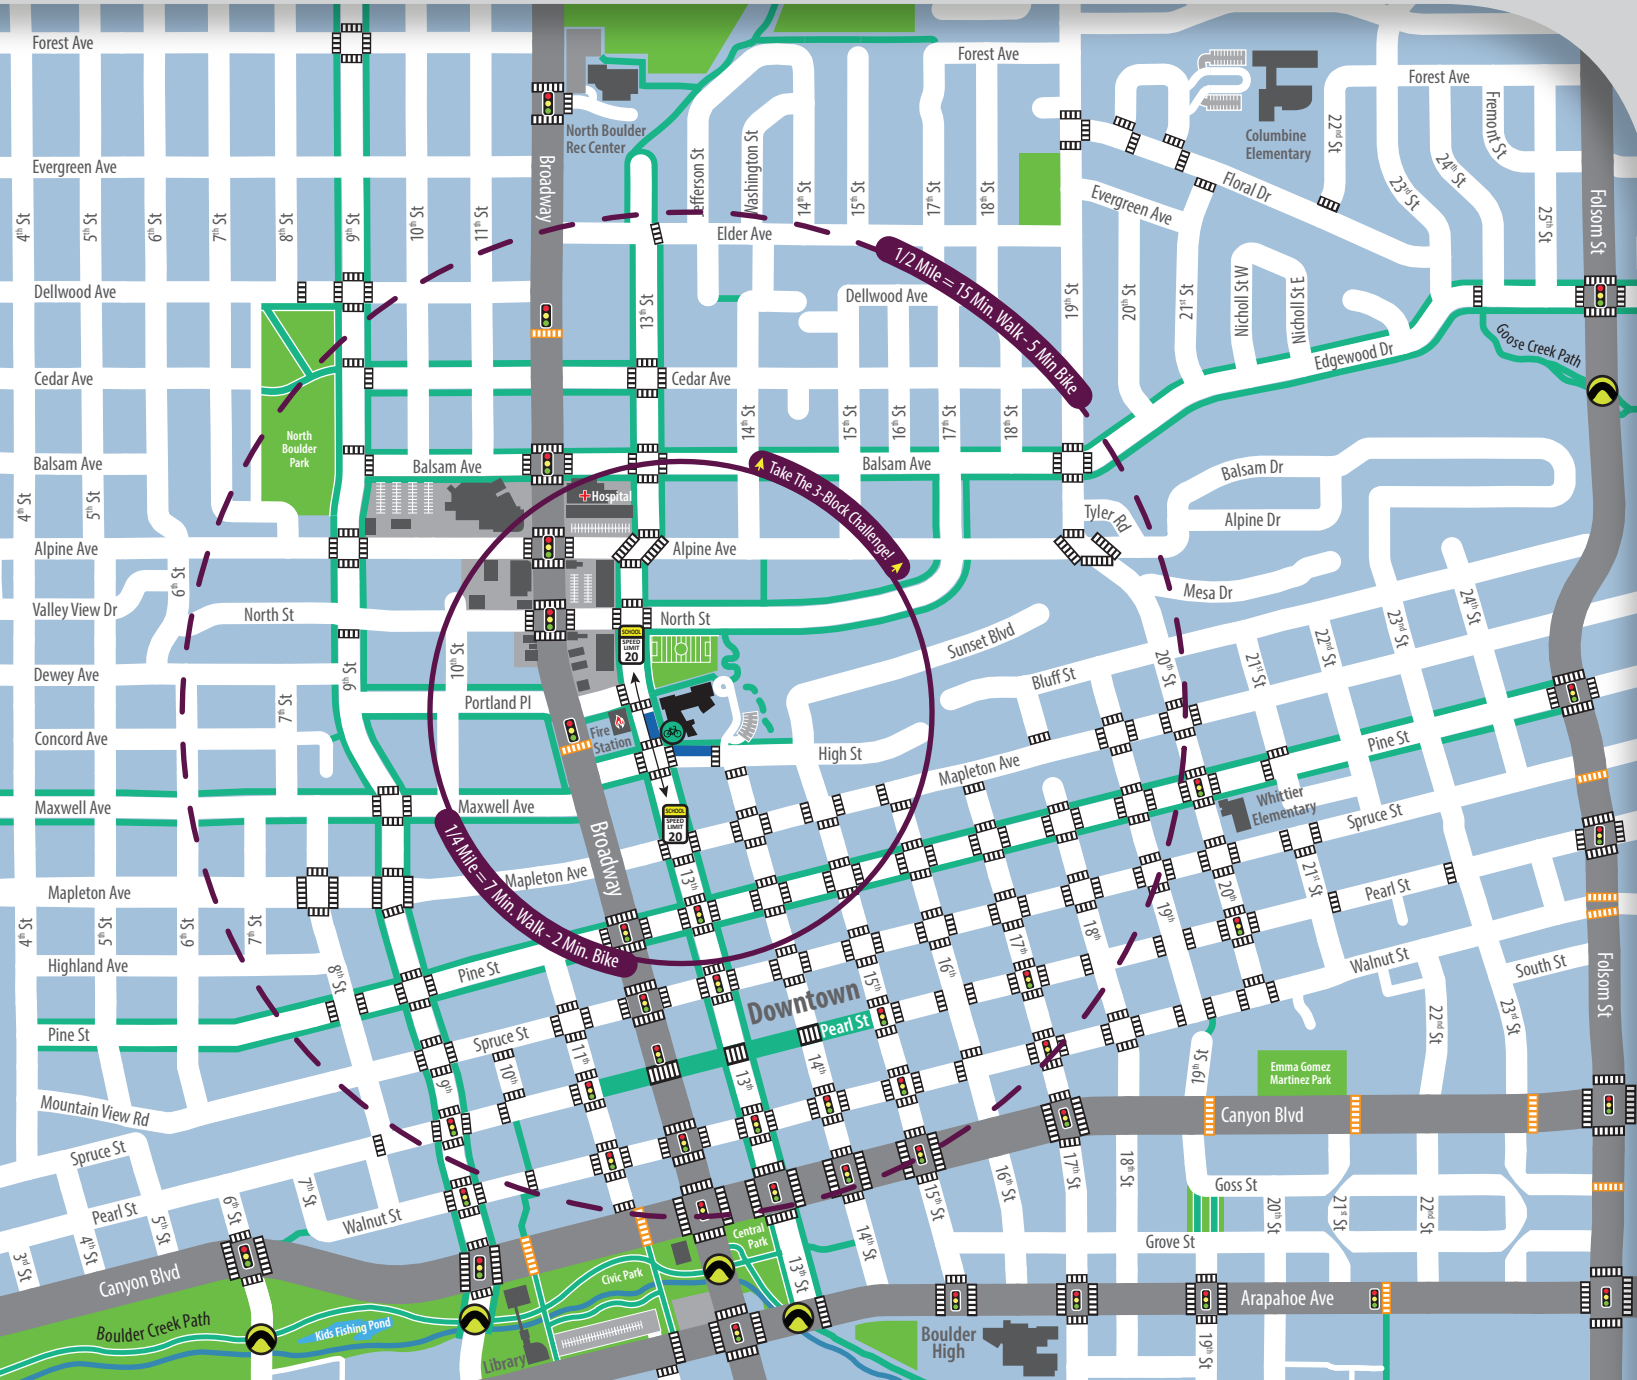

Casey Middle Travel Map

The 3 Block Challenge

Legend

-  High Traffic Congestion & No U-Turns (Avoid)
-  Park & Walk (Aim for)
-  Walk & Bike Path (Paved)
-  Crosswalks
-  Enhanced Crosswalk
-  Hug 'n' Go
-  Traffic Light
-  Bike Parking
-  School Bus Drop Off
-  School Slow Zone (20mph)
-  Casey Middle

 **BOULDER VALLEY**
SCHOOL DISTRICT

Questions about student transportation?
Email: saferroutes@BVSD.org | Phone: 720-561-5120

Casey Middle School

Campus Map

No U-Turns Anywhere

20 MPH Speed Limit

Use Crosswalks

Drop-Off / Pick Up

Parking Garage + Electric Vehicle Charging Station

Drop-Off / Pick-Up

Main Entrance

Bike Parking

Bus Drop-Off / Pick Up

Parking

Drop-Off / Pick-Up