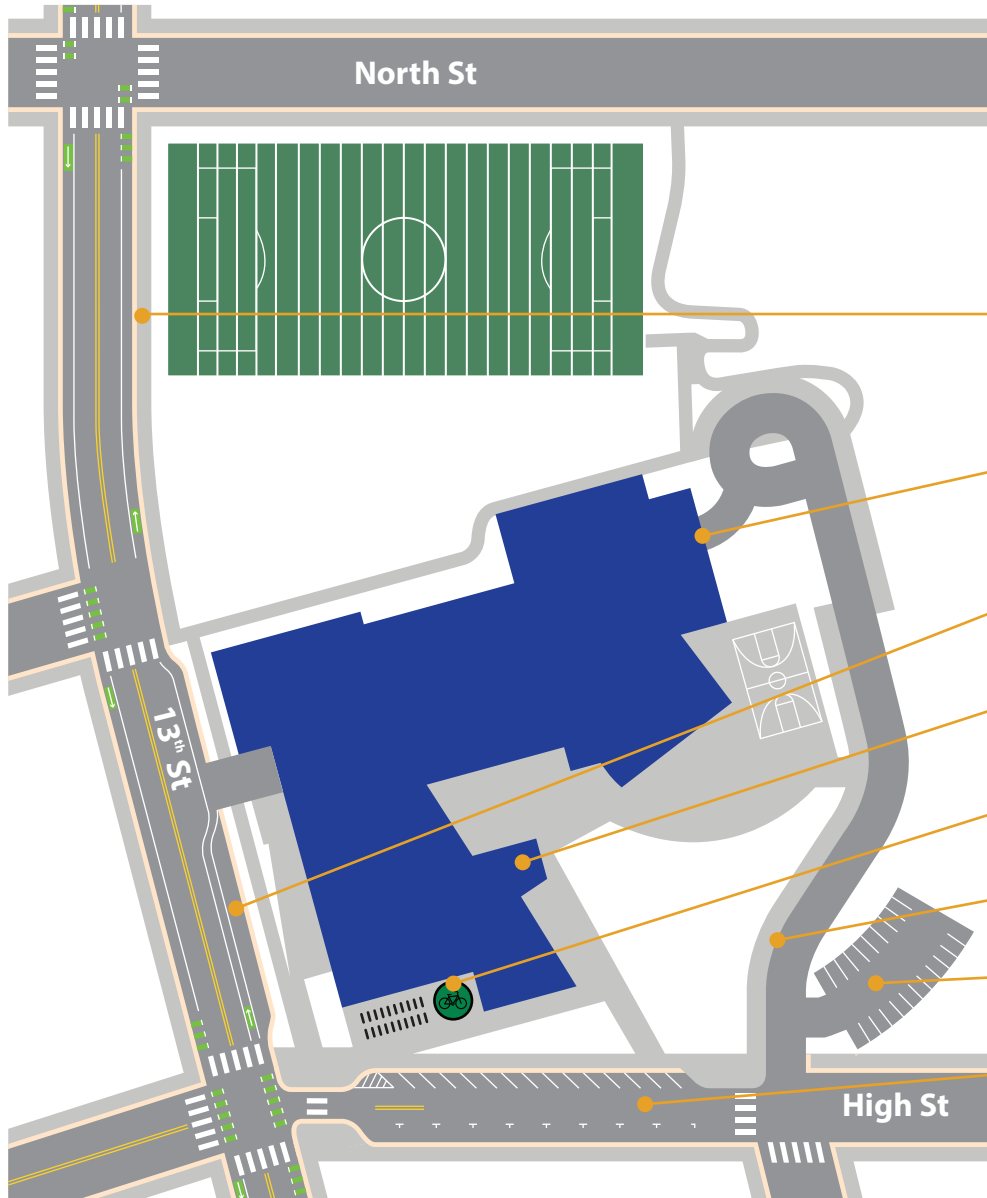

Casey Middle Travel Map

The 3 Block Challenge

Legend

-  High Traffic Congestion & No U-Turns (Avoid)
-  Park & Walk (Aim for)
-  Walk & Bike Path (Paved)
-  Crosswalks
-  Enhanced Crosswalk
-  Hug 'n' Go
-  Traffic Light
-  Bike Parking
-  School Bus Drop Off
-  School Slow Zone (20mph)
-  Casey Middle

 **BOULDER VALLEY**
SCHOOL DISTRICT

Questions about student transportation?
Email: saferroutes@BVSD.org | Phone: 720-561-5120

Casey Middle School

Campus Map

No U-Turns Anywhere

20 MPH Speed Limit

Use Crosswalks

Drop-Off / Pick Up

Parking Garage + Electric Vehicle Charging Station

Drop-Off / Pick-Up

Main Entrance

Bike Parking

Bus Drop-Off / Pick Up

Parking

Drop-Off / Pick-Up