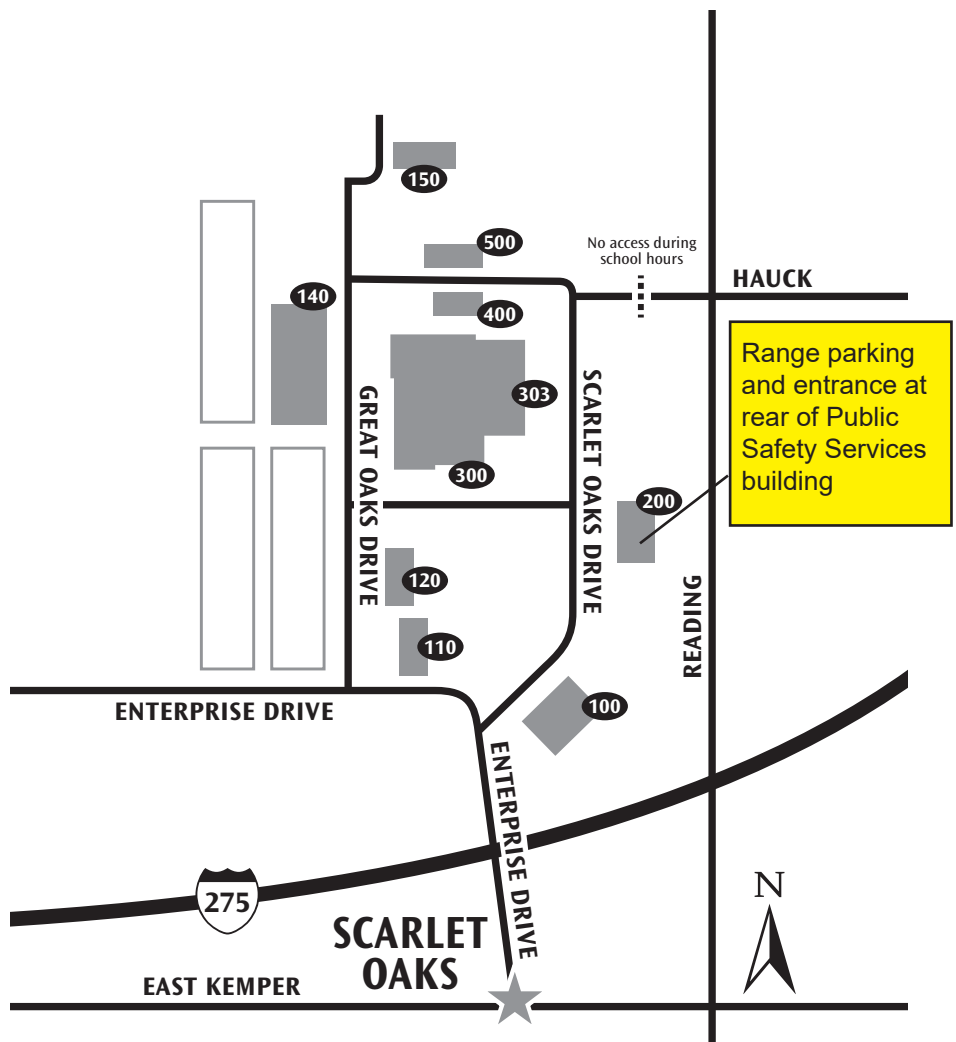

Great Oaks Career Campuses

District Office

110 Great Oaks Drive
Cincinnati, OH 45241
513.771.8840

Scarlet Oaks Career Campus

300 Scarlet Oaks Drive
Cincinnati, OH 45241
513.771.8810

PLEASE NOTE: Some GPS and map programs are having difficulty recognizing the new street addresses. To get online directions to this campus, use 3254 E. Kemper Road, Cincinnati 45241.

From I-71: Take I-275 West to Mosteller Road (Exit #44)

From I-75: Take I-275 East to Mosteller Road (Exit #44)

Turn left (south) onto Mosteller Road

Turn left at the first traffic light onto East Kemper Road

At the second traffic light (0.7 miles), turn left at Enterprise Drive

For ASPIRE/Instructional Resource Center: Parking lot driveway is on the right on Enterprise Drive just before Scarlet Oaks Drive.

For the District Office: Follow Enterprise Drive. Parking lot driveway is just past Scarlet Oaks Drive.

For Scarlet Oaks, Public Safety Services, Adult Workforce Development, and other buildings: Turn right at Scarlet Oaks Drive; follow campus map or signs to the appropriate building.