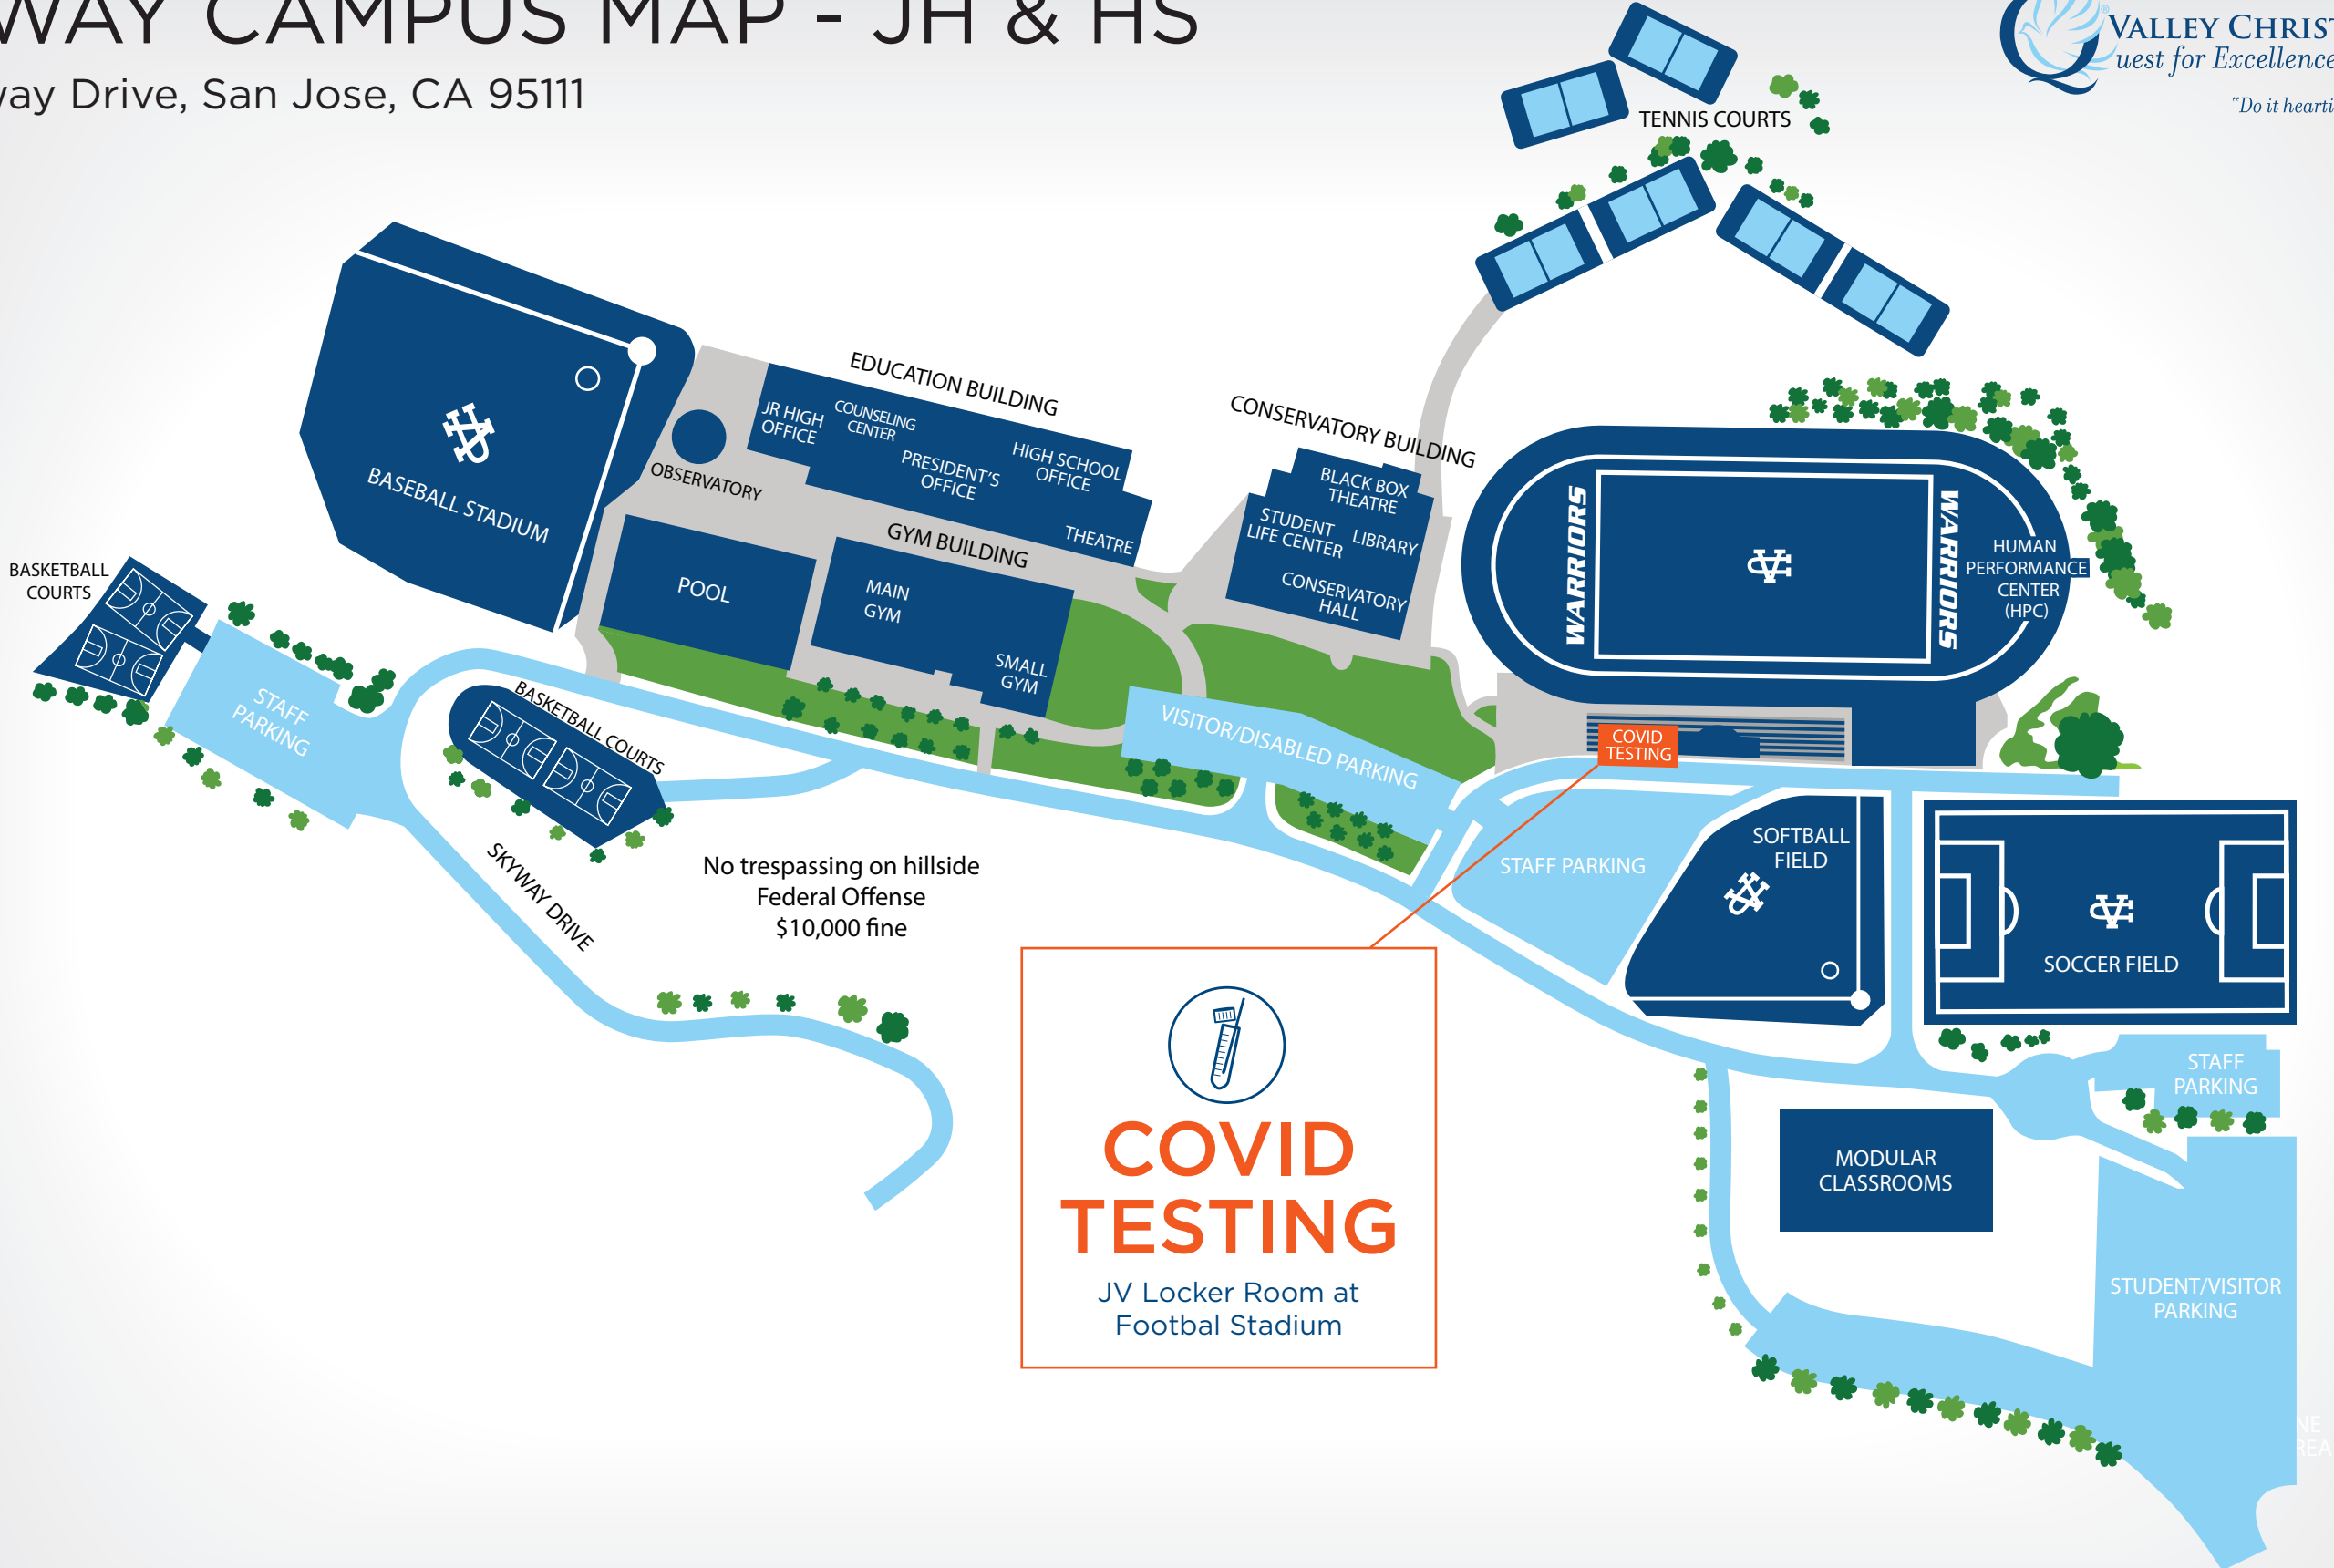

SKYWAY CAMPUS MAP - JH & HS

100 Skyway Drive, San Jose, CA 95111

"Do it heartily as to the Lord." Col. 3:23

COVID TESTING
JV Locker Room at Football Stadium