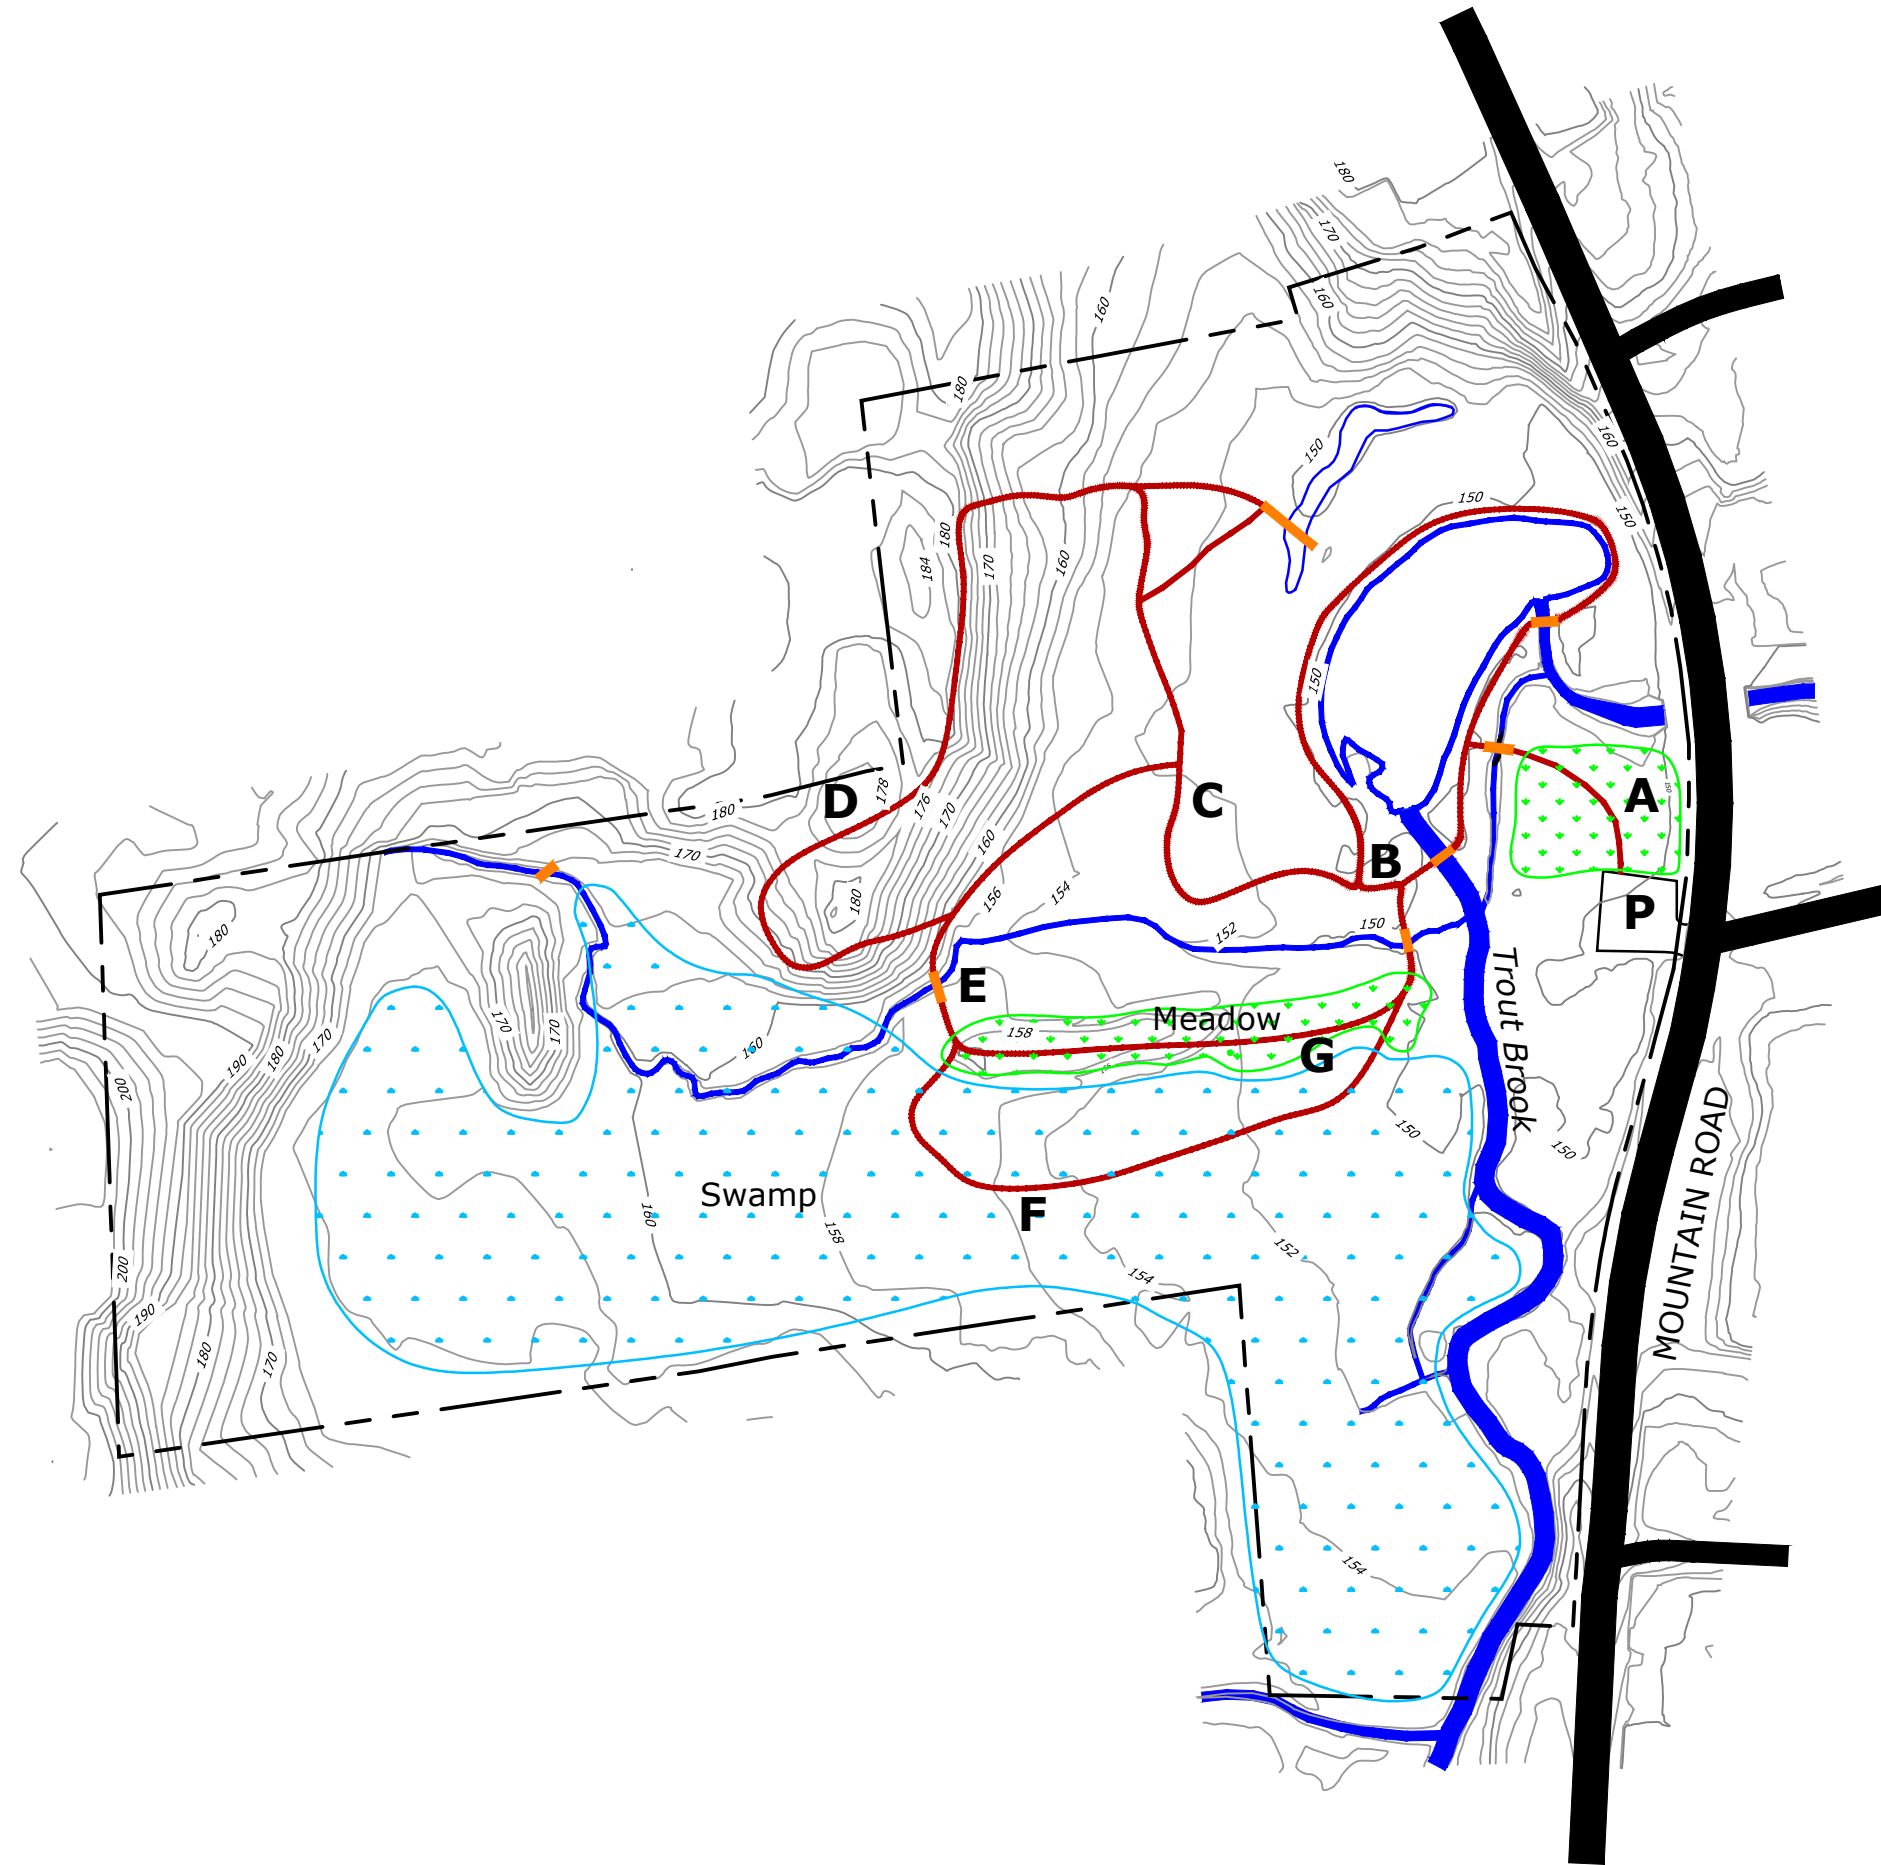

Spicebush Swamp Trail Map

Town of West Hartford

Mountain Road

July 2021

-  Trails
-  Bridges
-  Streams
- A, B, C, ETC** Interpretive Stations
- P** Parking

Scale: 1" = 200'