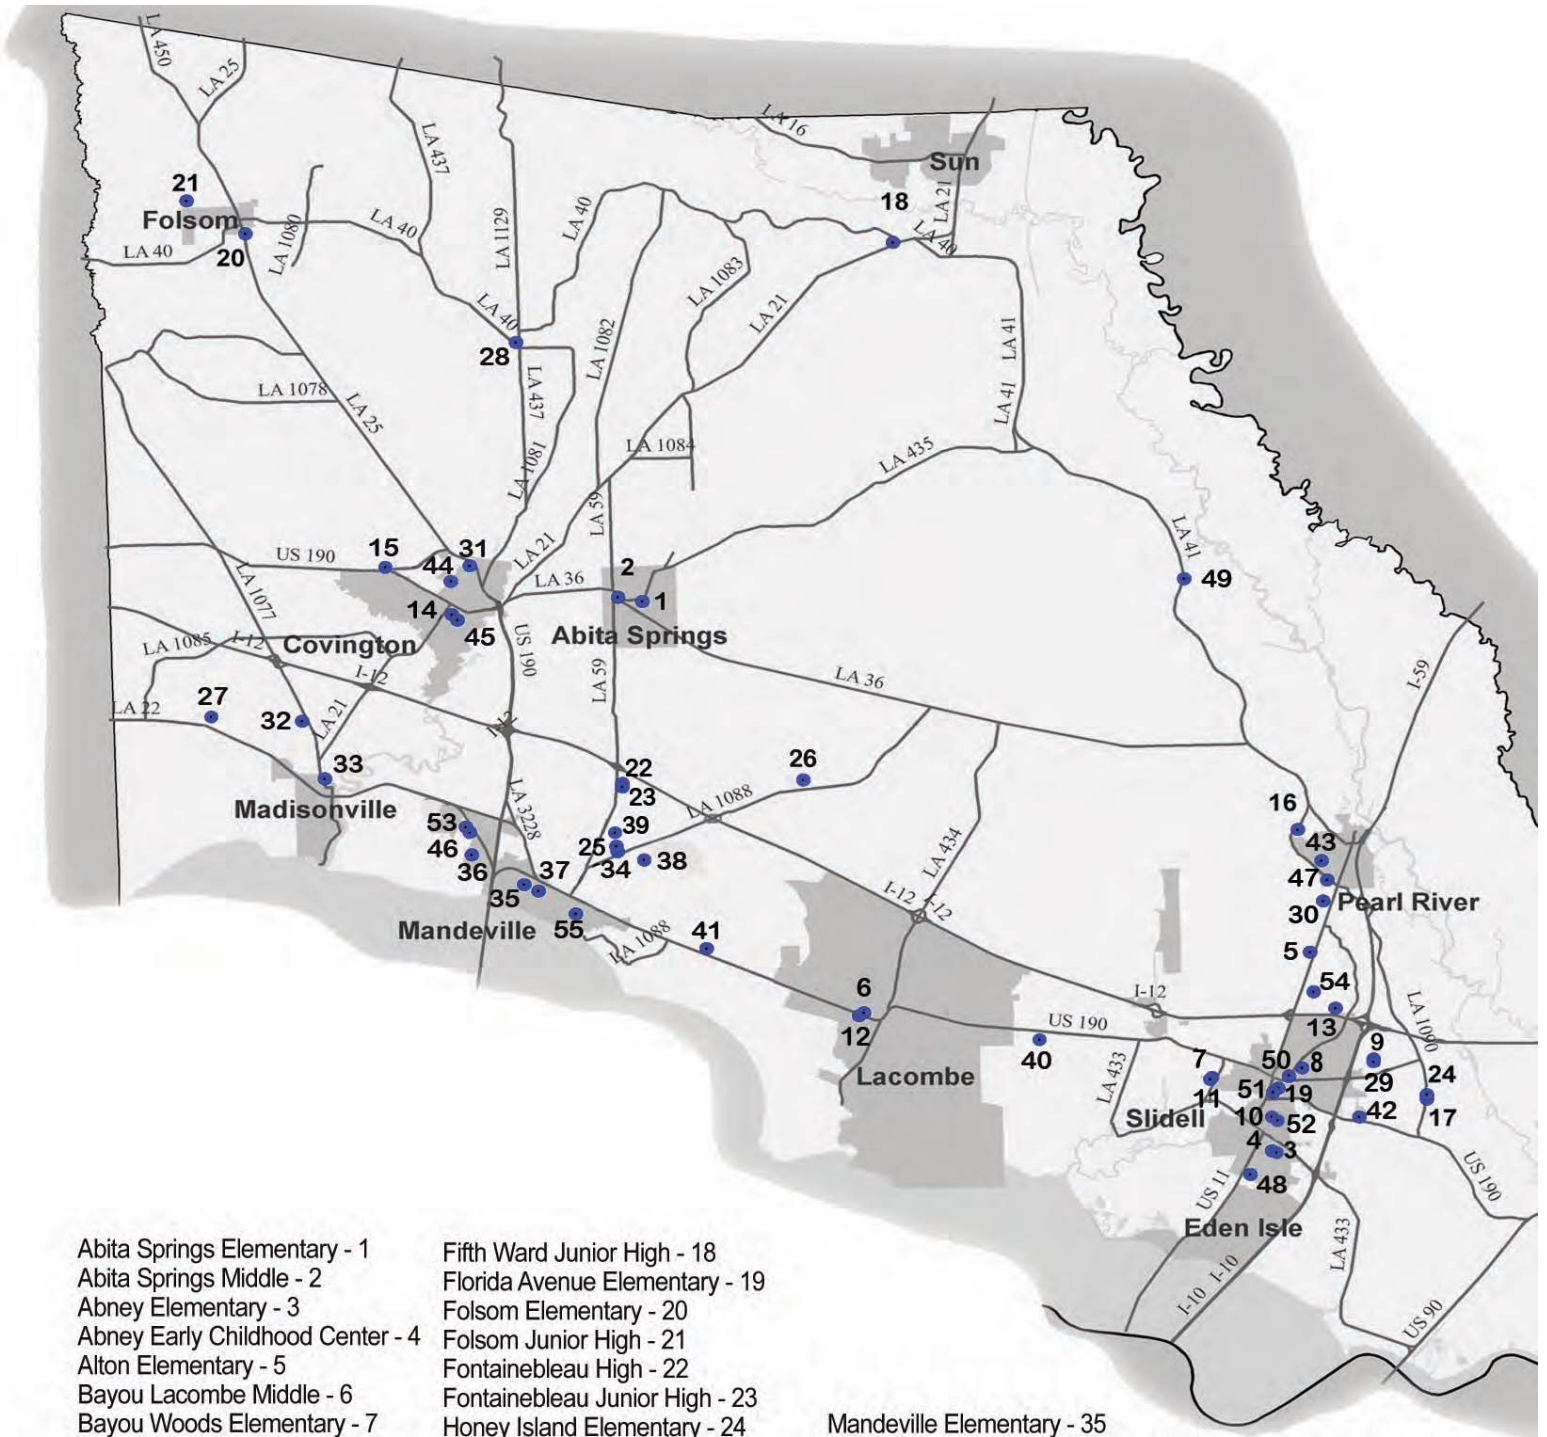

# School Map

- |                                  |                                |                                   |
|----------------------------------|--------------------------------|-----------------------------------|
| Abita Springs Elementary - 1     | Fifth Ward Junior High - 18    | Mandeville Elementary - 35        |
| Abita Springs Middle - 2         | Florida Avenue Elementary - 19 | Mandeville High - 36              |
| Abney Elementary - 3             | Folsom Elementary - 20         | Mandeville Junior High - 37       |
| Abney Early Childhood Center - 4 | Folsom Junior High - 21        | Mandeville Middle - 38            |
| Alton Elementary - 5             | Fontainebleau High - 22        | Marigny Elementary - 39           |
| Bayou Lacombe Middle - 6         | Fontainebleau Junior High - 23 | Mayfield Elementary - 40          |
| Bayou Woods Elementary - 7       | Honey Island Elementary - 24   | Monteleone Junior High - 41       |
| Bonne Ecole Elementary - 8       | Lake Harbor Middle - 25        | Northshore High - 42              |
| Boyet Junior High - 9            | Lakeshore High - 26            | Pearl River High - 43             |
| Brock Elementary - 10            | Lancaster Elementary - 27      | Pine View Middle - 44             |
| Carolyn Park Middle - 11         | Lee Road Junior High - 28      | Pitcher Junior High - 45          |
| Chahta-Ima Elementary - 12       | Little Oak Middle - 29         | Pontchartrain Elementary - 46     |
| Clearwood Junior High - 13       | Little Pearl Elementary - 30   | Riverside Elementary - 47         |
| Covington Elementary - 14        | Lyon Elementary - 31           | Salmen High - 48                  |
| Covington High - 15              | Madisonville Elementary - 32   | Sixth Ward Elementary - 49        |
| Creskide Junior High - 16        | Madisonville Junior High - 33  | Slidell High - 50                 |
| Cypress Cove Elementary - 17     | Magnolia Trace Elementary - 34 | Slidell Junior High - 51          |
|                                  |                                | St. Tammany Junior High - 52      |
|                                  |                                | Tchefuncte Middle - 53            |
|                                  |                                | Whispering Forest Elementary - 54 |
|                                  |                                | Woodlake Elementary - 55          |