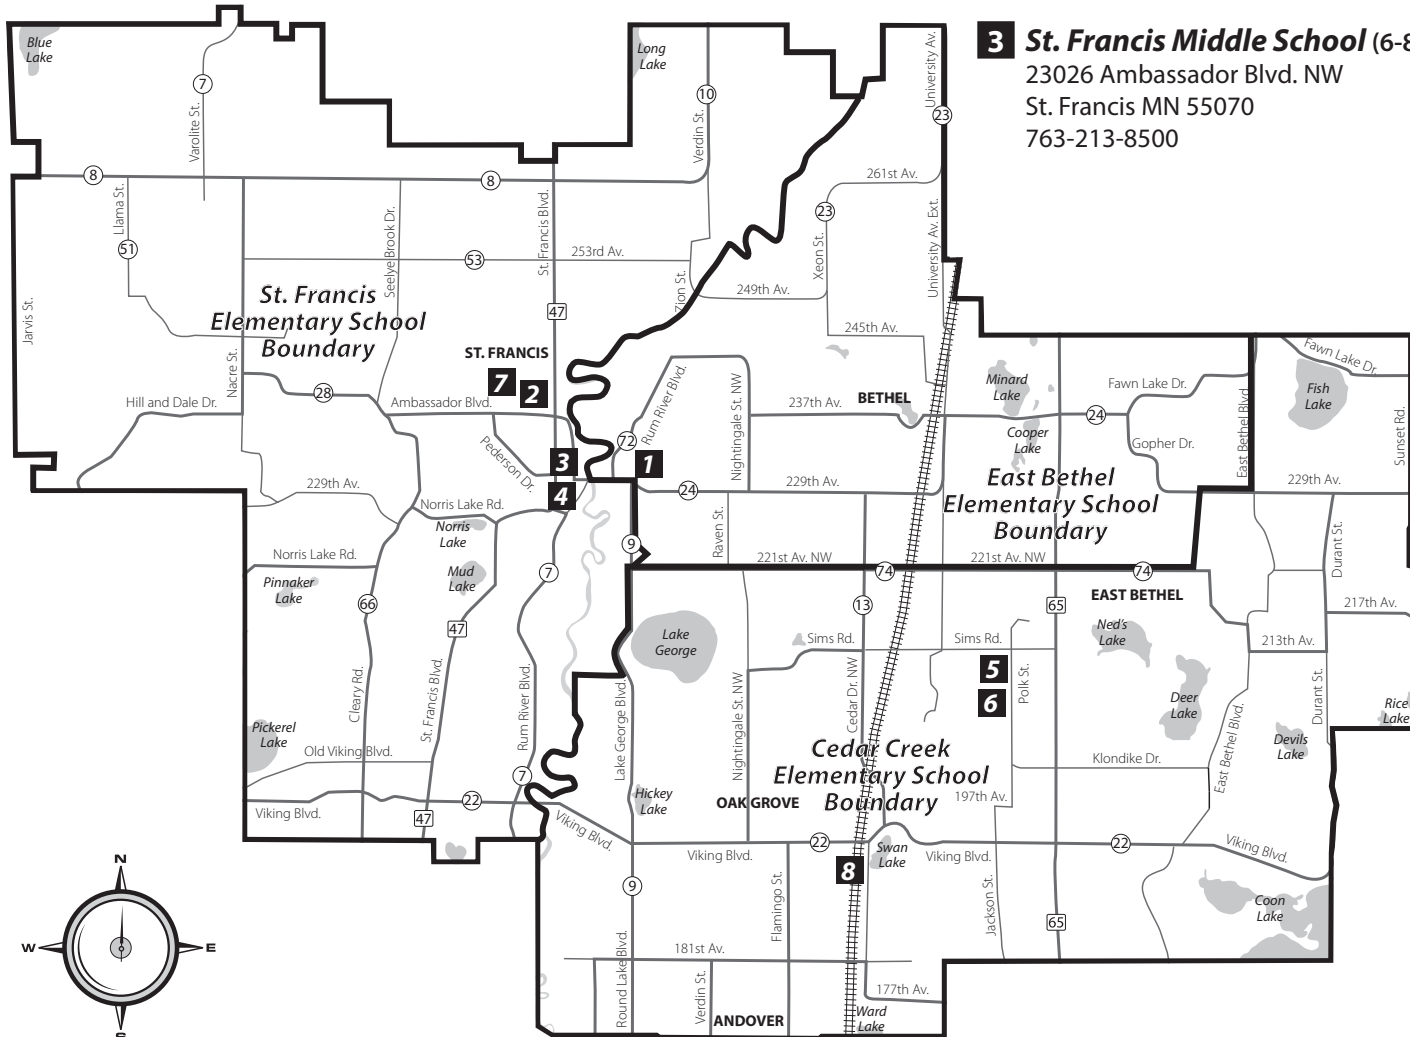

# St. Francis Area Schools Map

**1 St. Francis High School** (9-12)  
3325 Bridge Street NW  
St. Francis MN 55070  
763-213-1500

**2 St. Francis Learning Center**  
Adult Basic Education  
Saints Academy/Saints Online  
Transition 15  
4111 Ambassador Blvd. NW  
St. Francis MN 55070  
763-753-7120