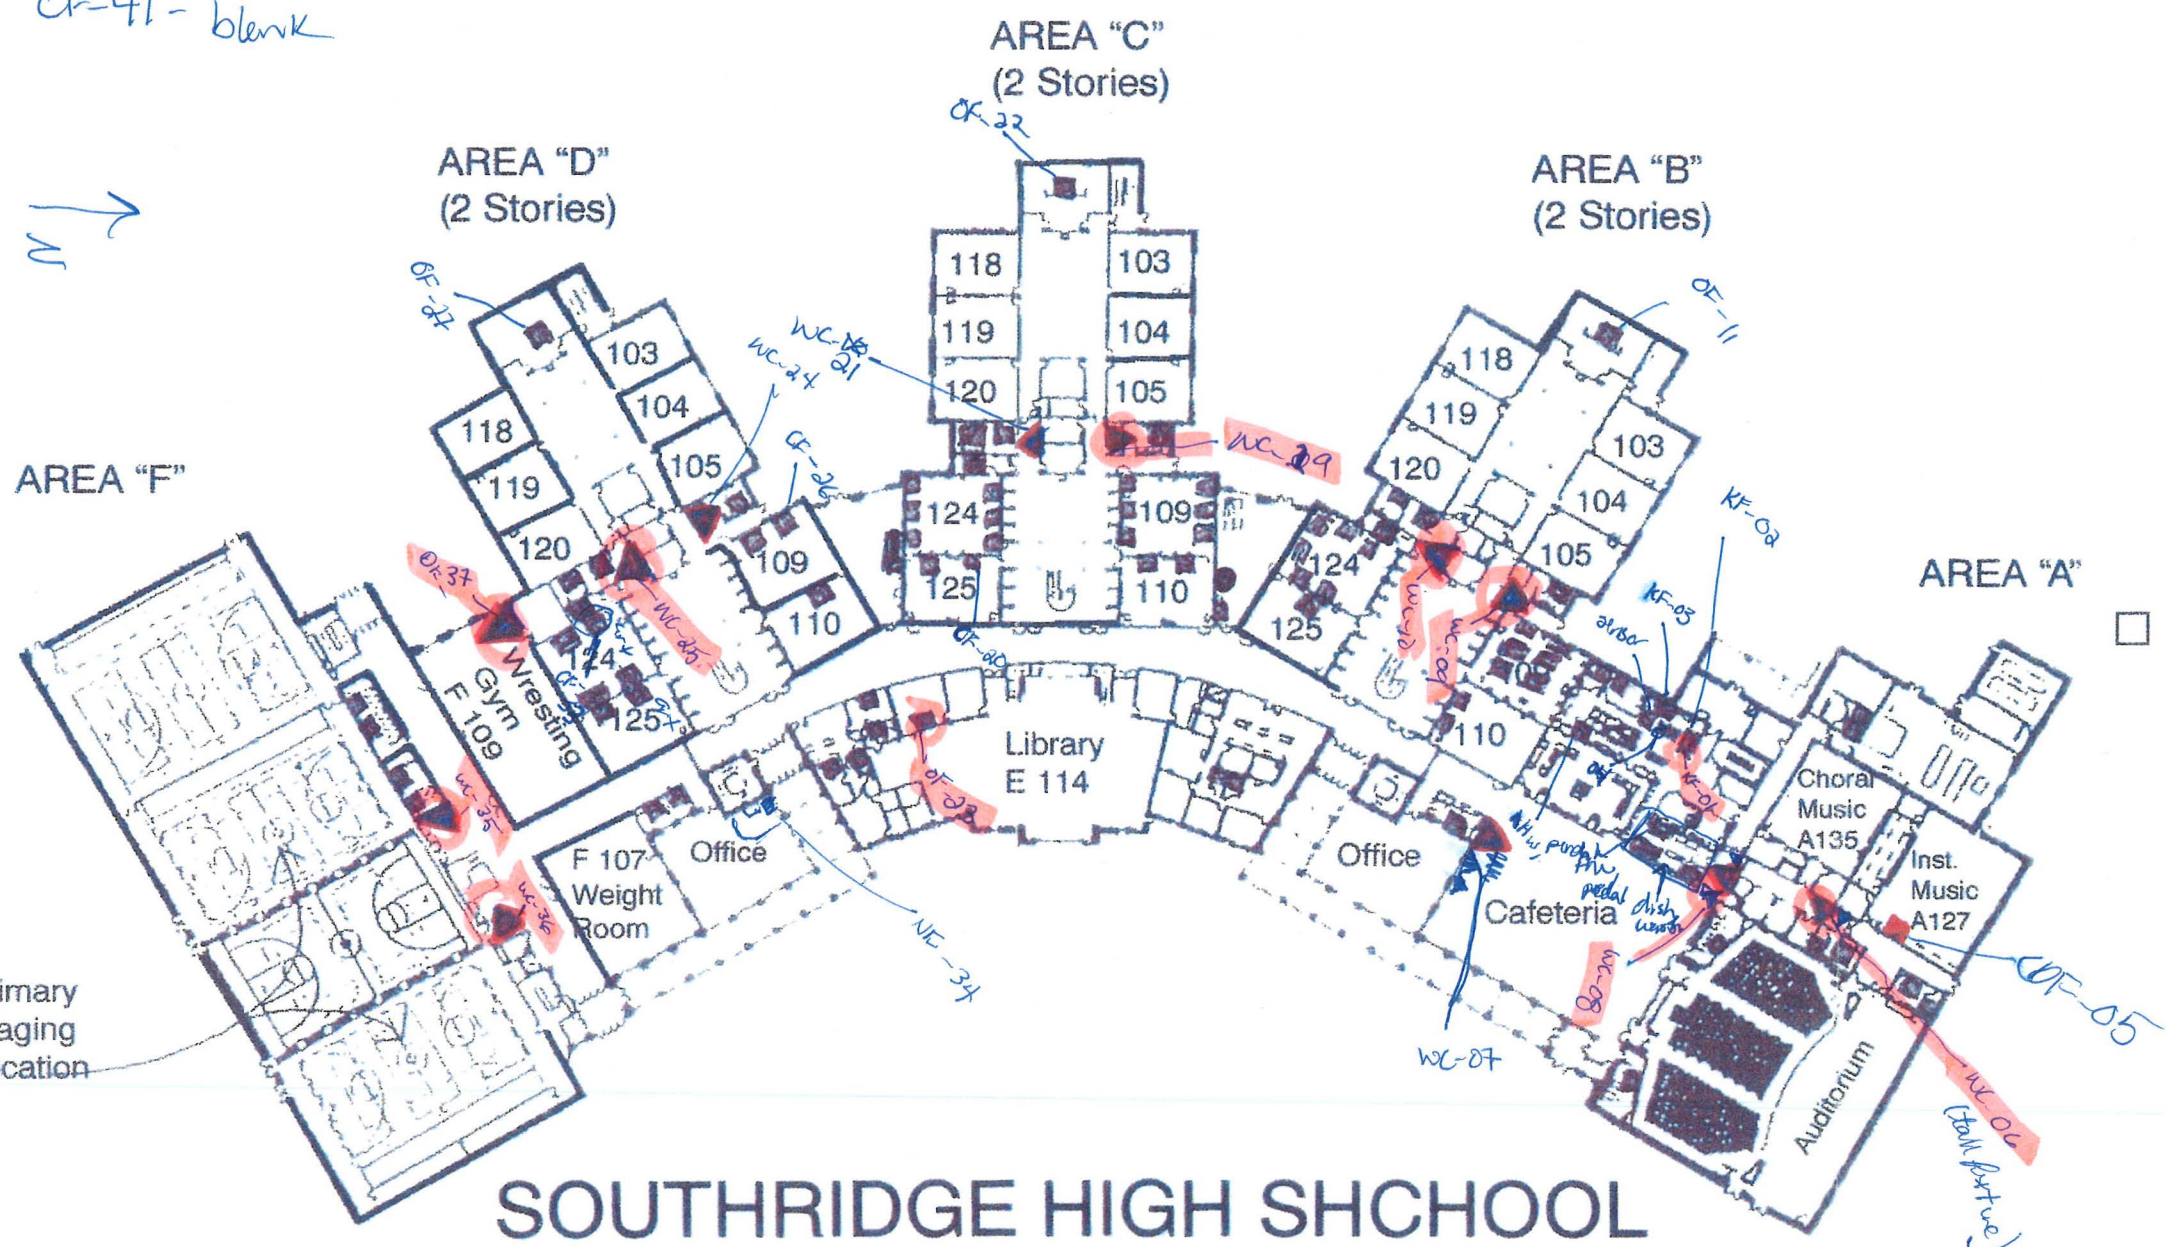

Stadium Bleachers

Football Field

-  - HANDSINK
-  - SENSOR
-  - Drinking Fountain
-  - Sink w/ Bubbler

CF-40 - spike  
 CF-41 - blank

36th  
 A  
 V  
 E  
 N  
 U  
 E

# SOUTHRIDGE HIGH SHCHOOL

← Southridge Boulevard →

3520 Southridge Blvd.

Southridge High School

Custodial Beat Map

Swing 1-2:30 PM-11:00 PM

Second Floor