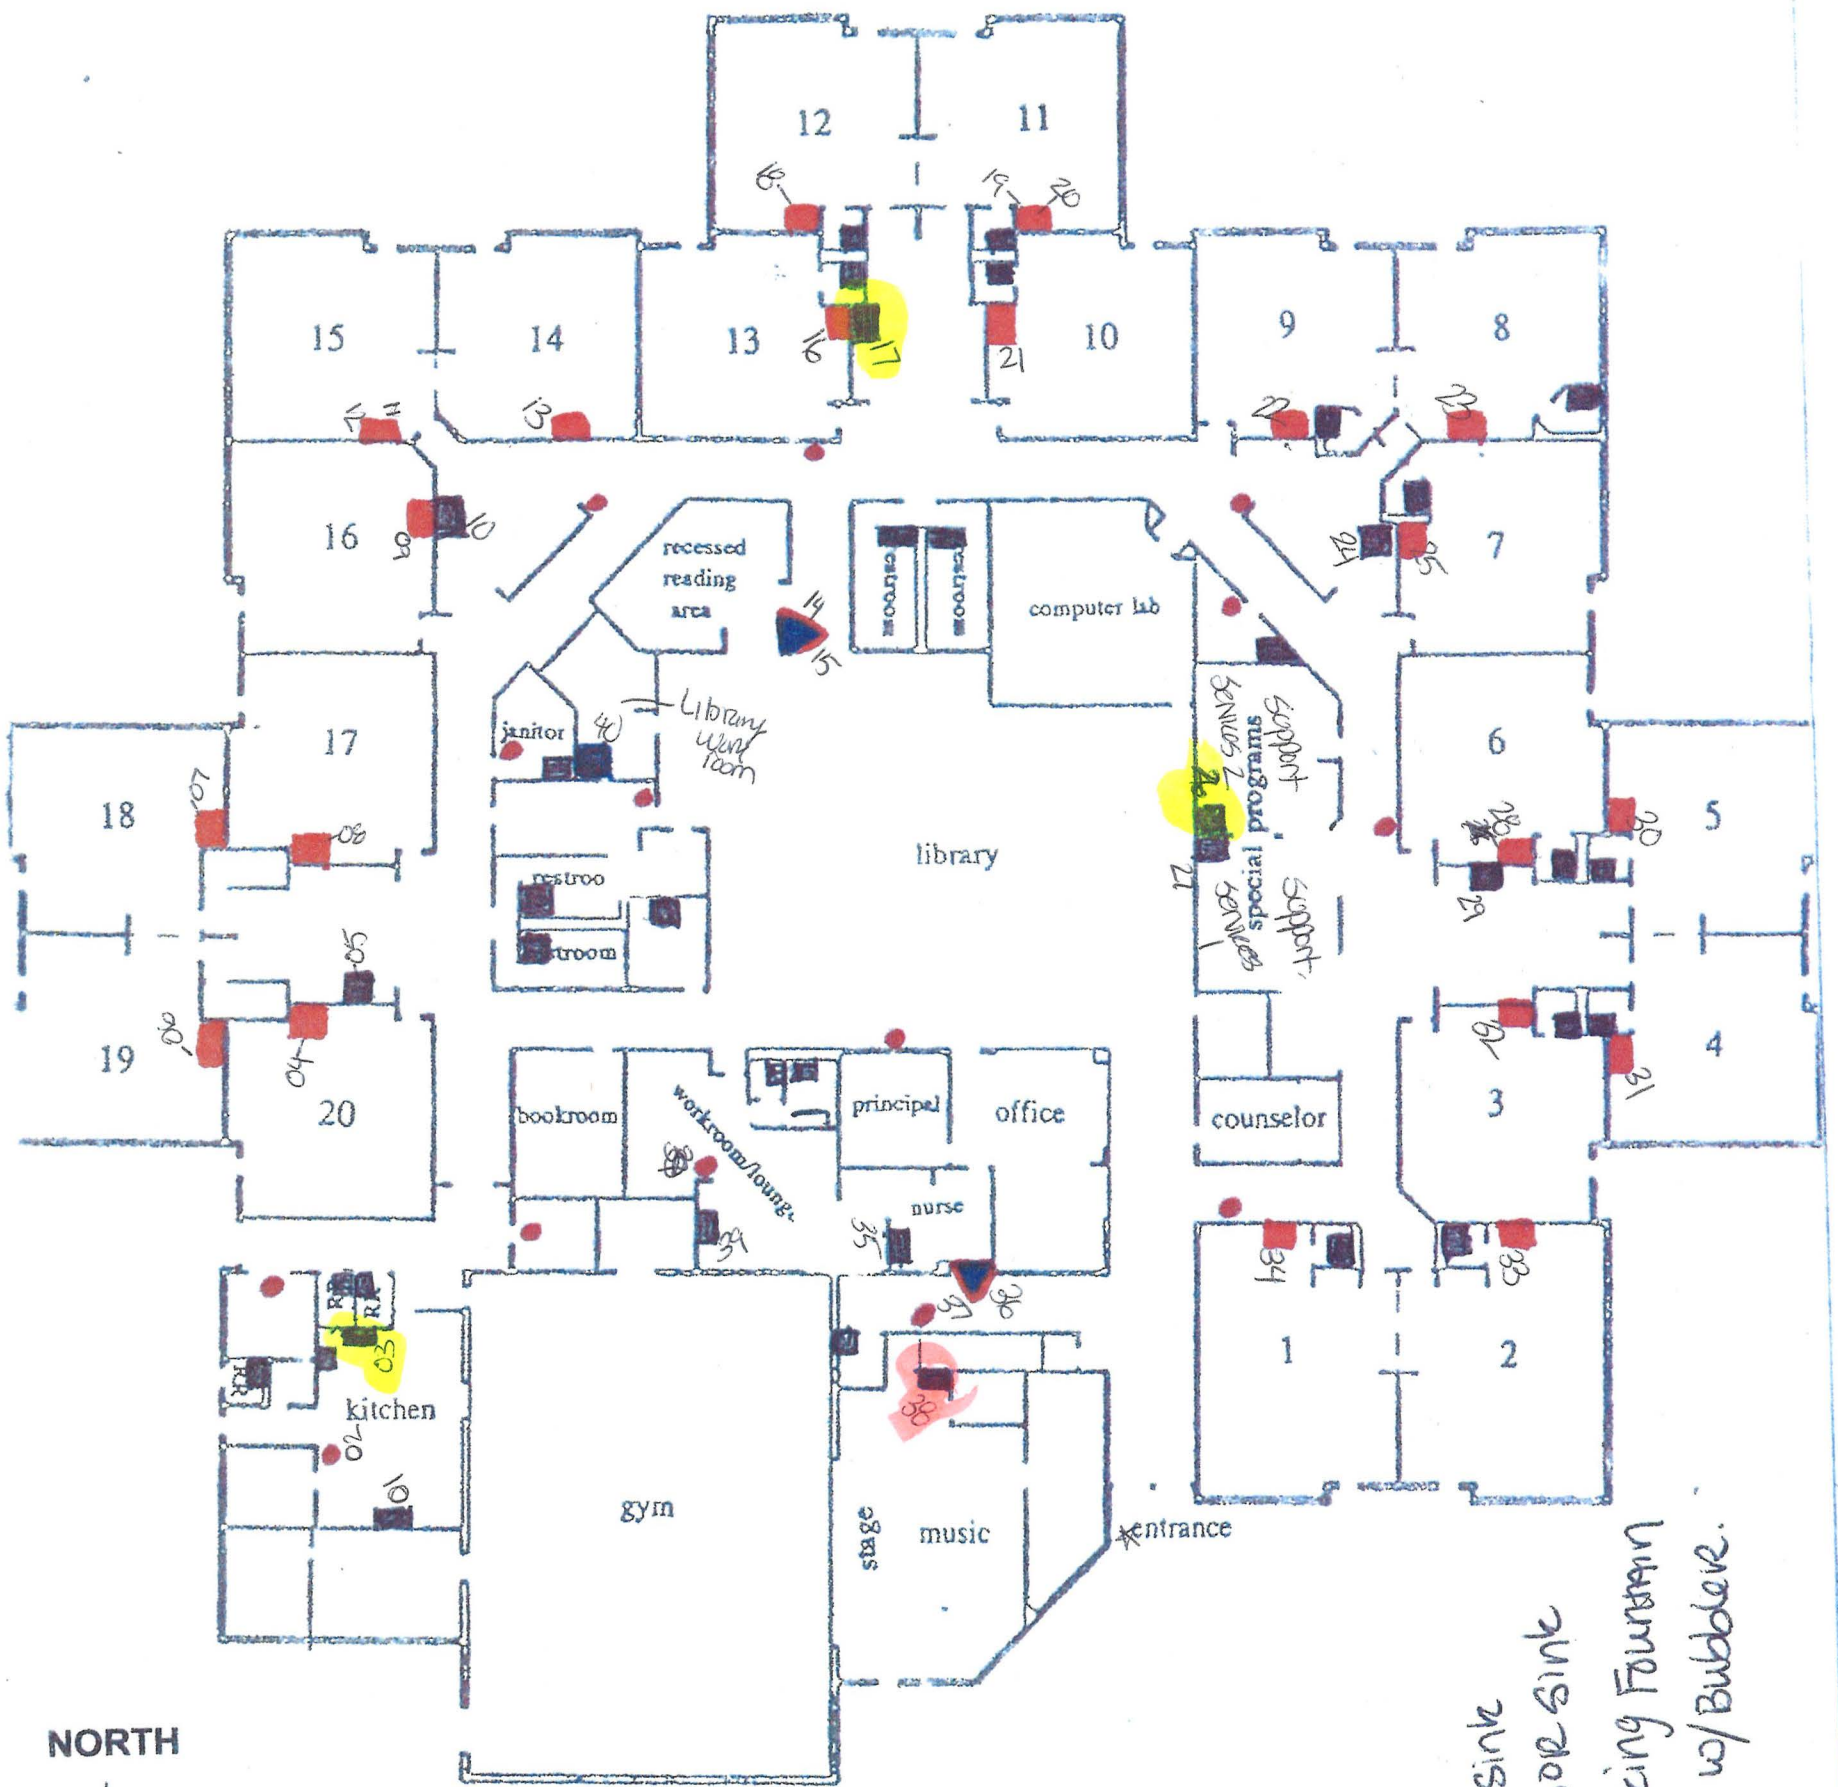

Fine Extinguisher Location

Key: ●

7001 W. 13th Ave.

Ridge View Elementary

13th Avenue

- - Hand Sink
- - Sensor Sink
- ▲ - Drinking Fountain
- - Sink w/ Bubble