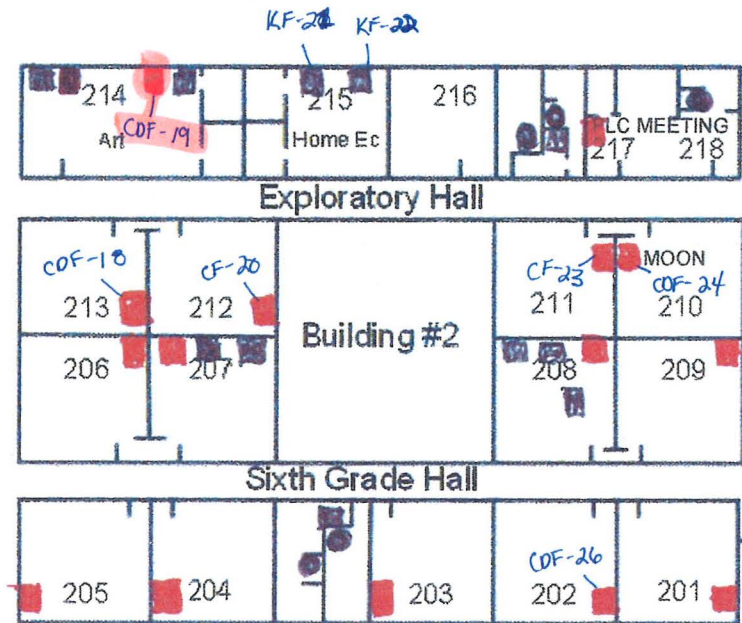

Staging Areas

Park Middle School

Park Middle School
1011 W. 10th Avenue
Kennewick, WA 99337

Main Entrance

10th Avenue

CF-35: Blank
CF-36: Spike