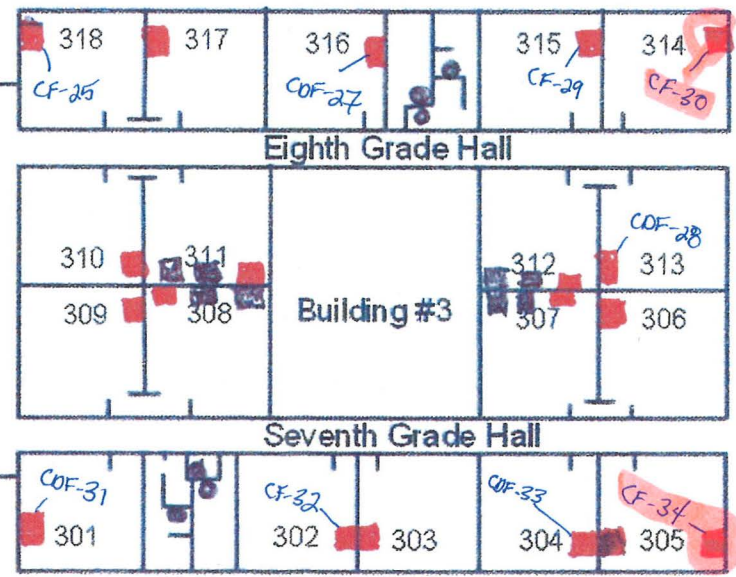

Staging Areas

Park Middle School

Park Middle School
1011 W. 10th Avenue
Kennewick, WA 99337

Main Entrance

10th Avenue

CF-35: Blank
CF-36: Spike