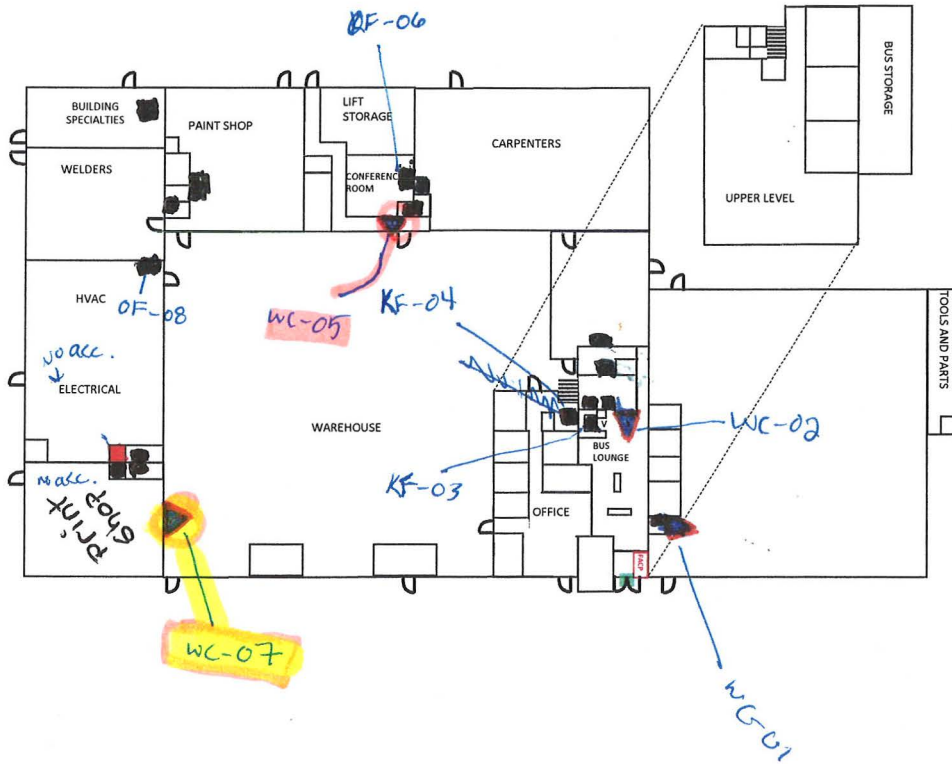

OF-08 blank  
 WC-05 - 10 spike

ADMINISTRATIVE SUPPORT SERVICES  
 622 N. KELLOGG ST.  
 KENNEWICK, WA 99336

- Sink w/ Bubble
- Drinking Fountain
- Handsink
- Sensor

= elevated Copper  
 = elevated Lead