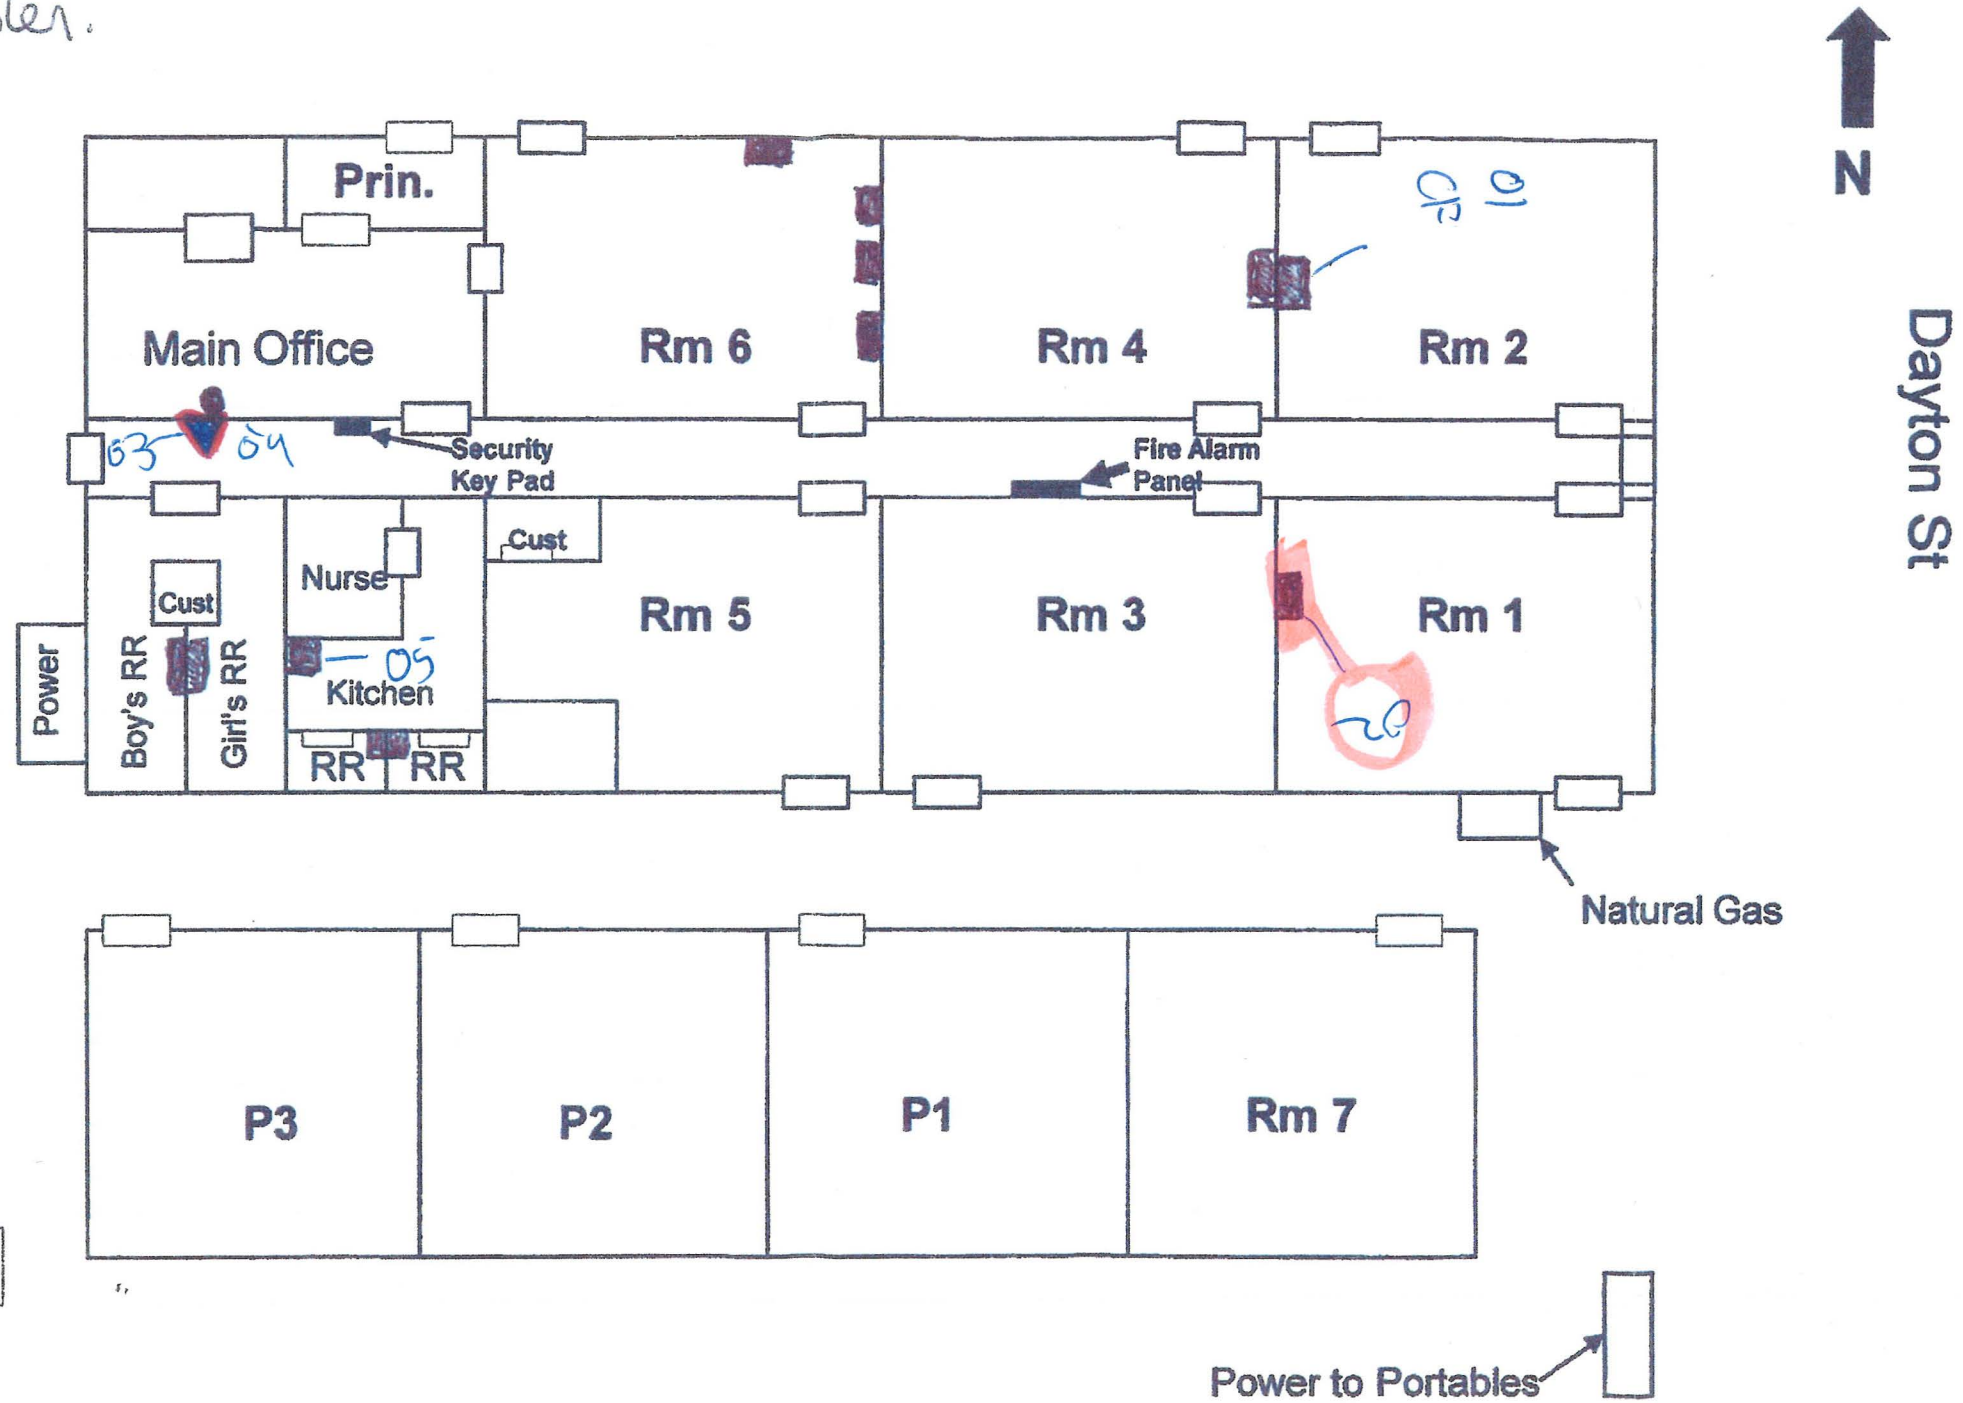

- - Hand Sink
- - Sensor Sink
- ▲ - Drinking Fountain w/Bottle Filler
- - Sink w/Bubbler

Sample 06 - Blank  
 Sample 07 - Spik

Legacy High School Building Map  
 202 S. Dayton St.