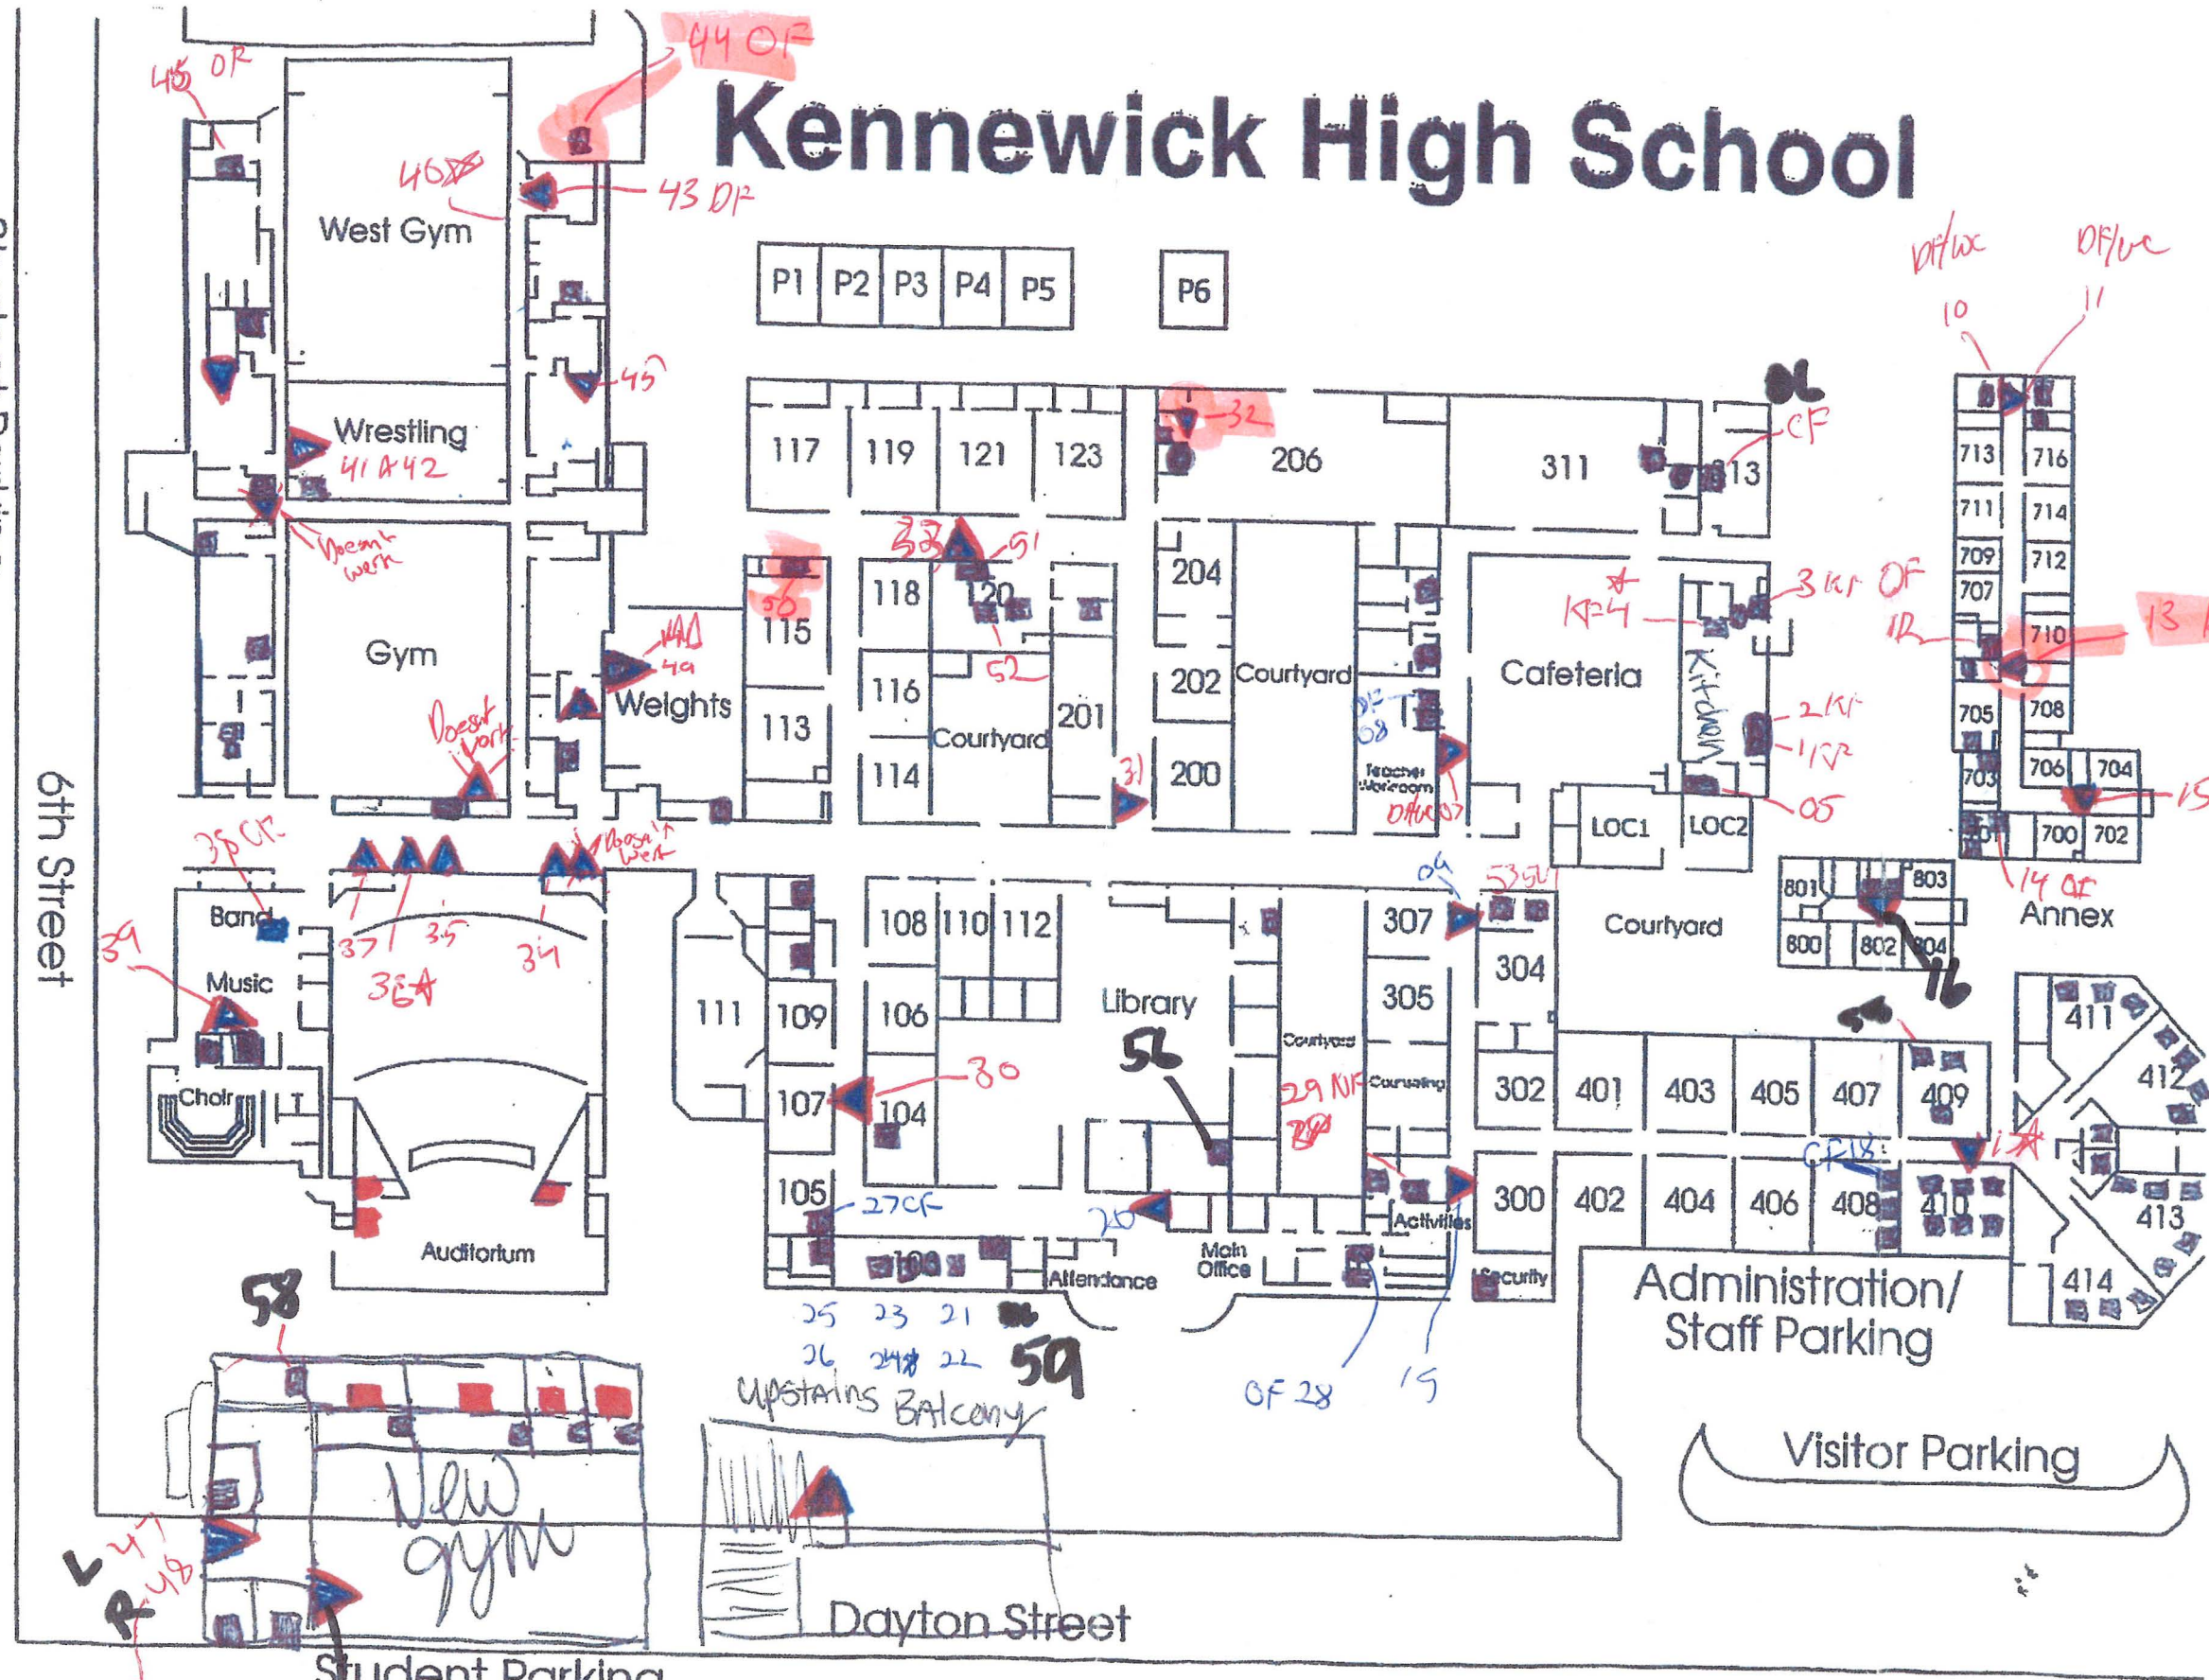

Kennewick High School

36 2 4
 DP/WC CDF/KP
 07 34 32 01
 09 35 02
 10 36 03
 11 37 04
 13 DP 39 05
 15 DP 40
 16 DP 41
 17 DP/WC 42 43

19 DP/WC 44
 20 DP/WC 45 DP
 30 DP/WC 47
 31 DP/WC 48
 33 DP/WC

6 KP 2
 KP OF
 20 08
 21 12
 22 14
 23 28
 24 44
 25 46

1 NP 5
 NP CF
 29 06
 18
 27
 30

5 Free

upstairs Next to 822
 DP 16

Student Parking

6th Street

Student Parking

Dayton Street