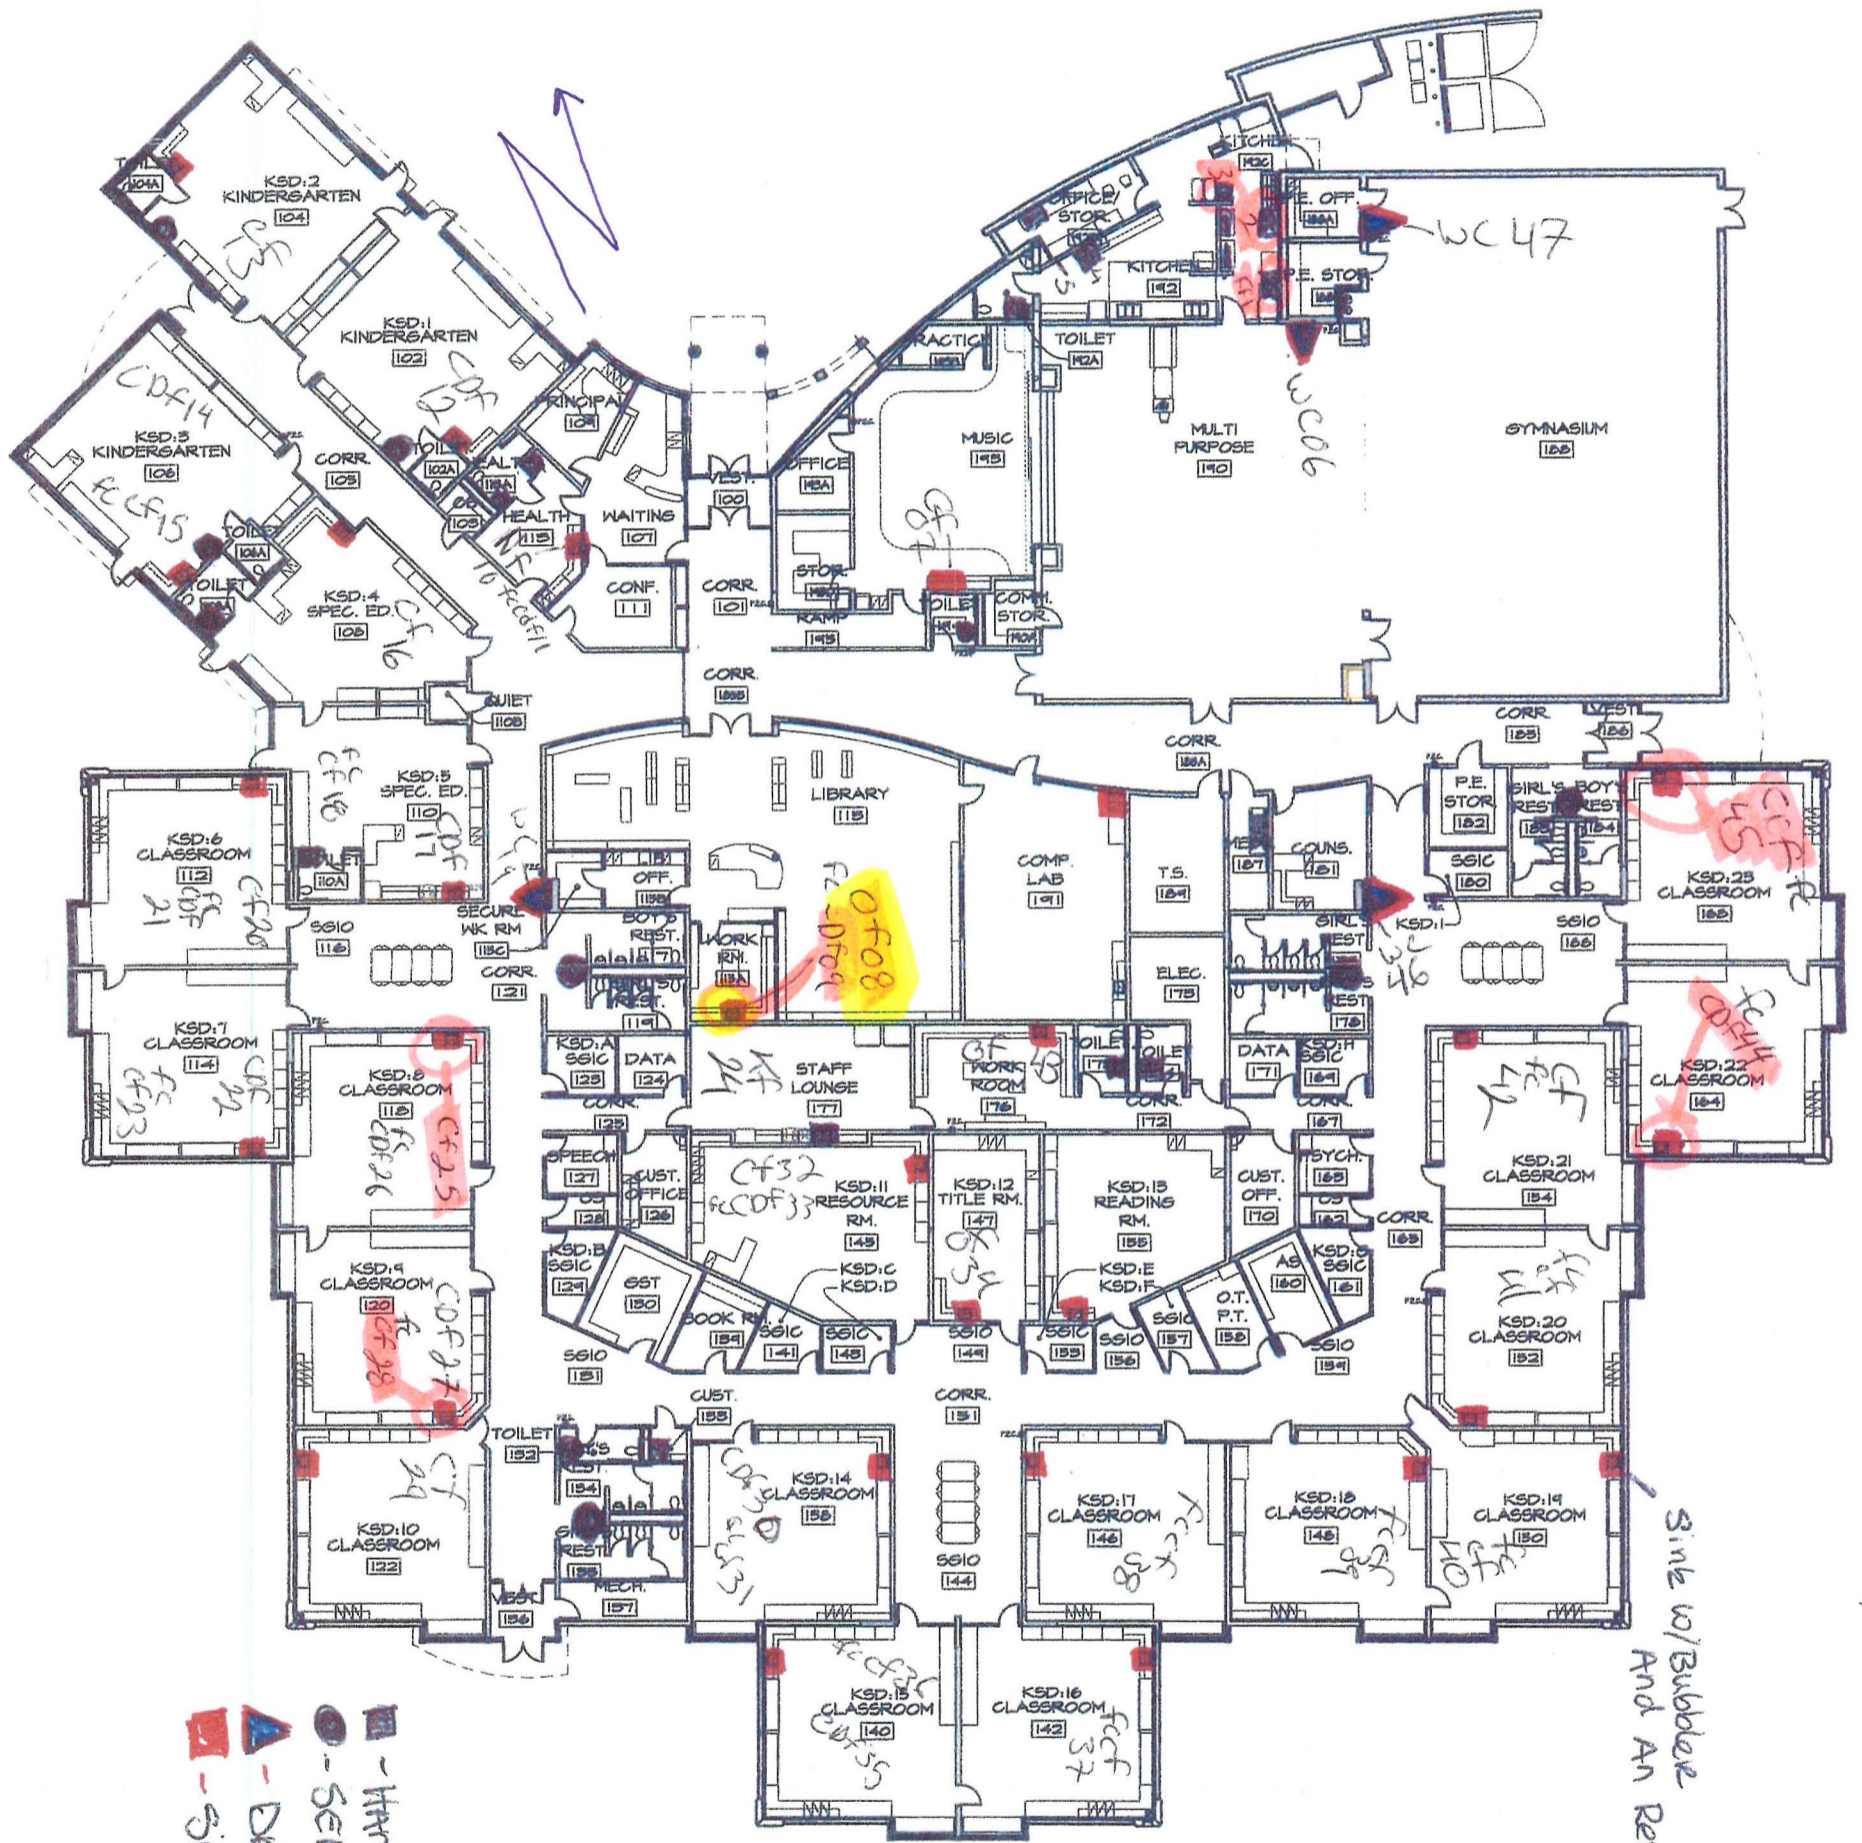

# Cascade

505 Highland Dr.  
 Kennewick WA 99337

- Drinking Fountain
- Sink w/ Bubble
- Hand Sink
- Sense Faucets

CEE 48 - Blower  
 49 - Spire

Sink w/ Bubble  
 And An Reverse Osmosis Spout.