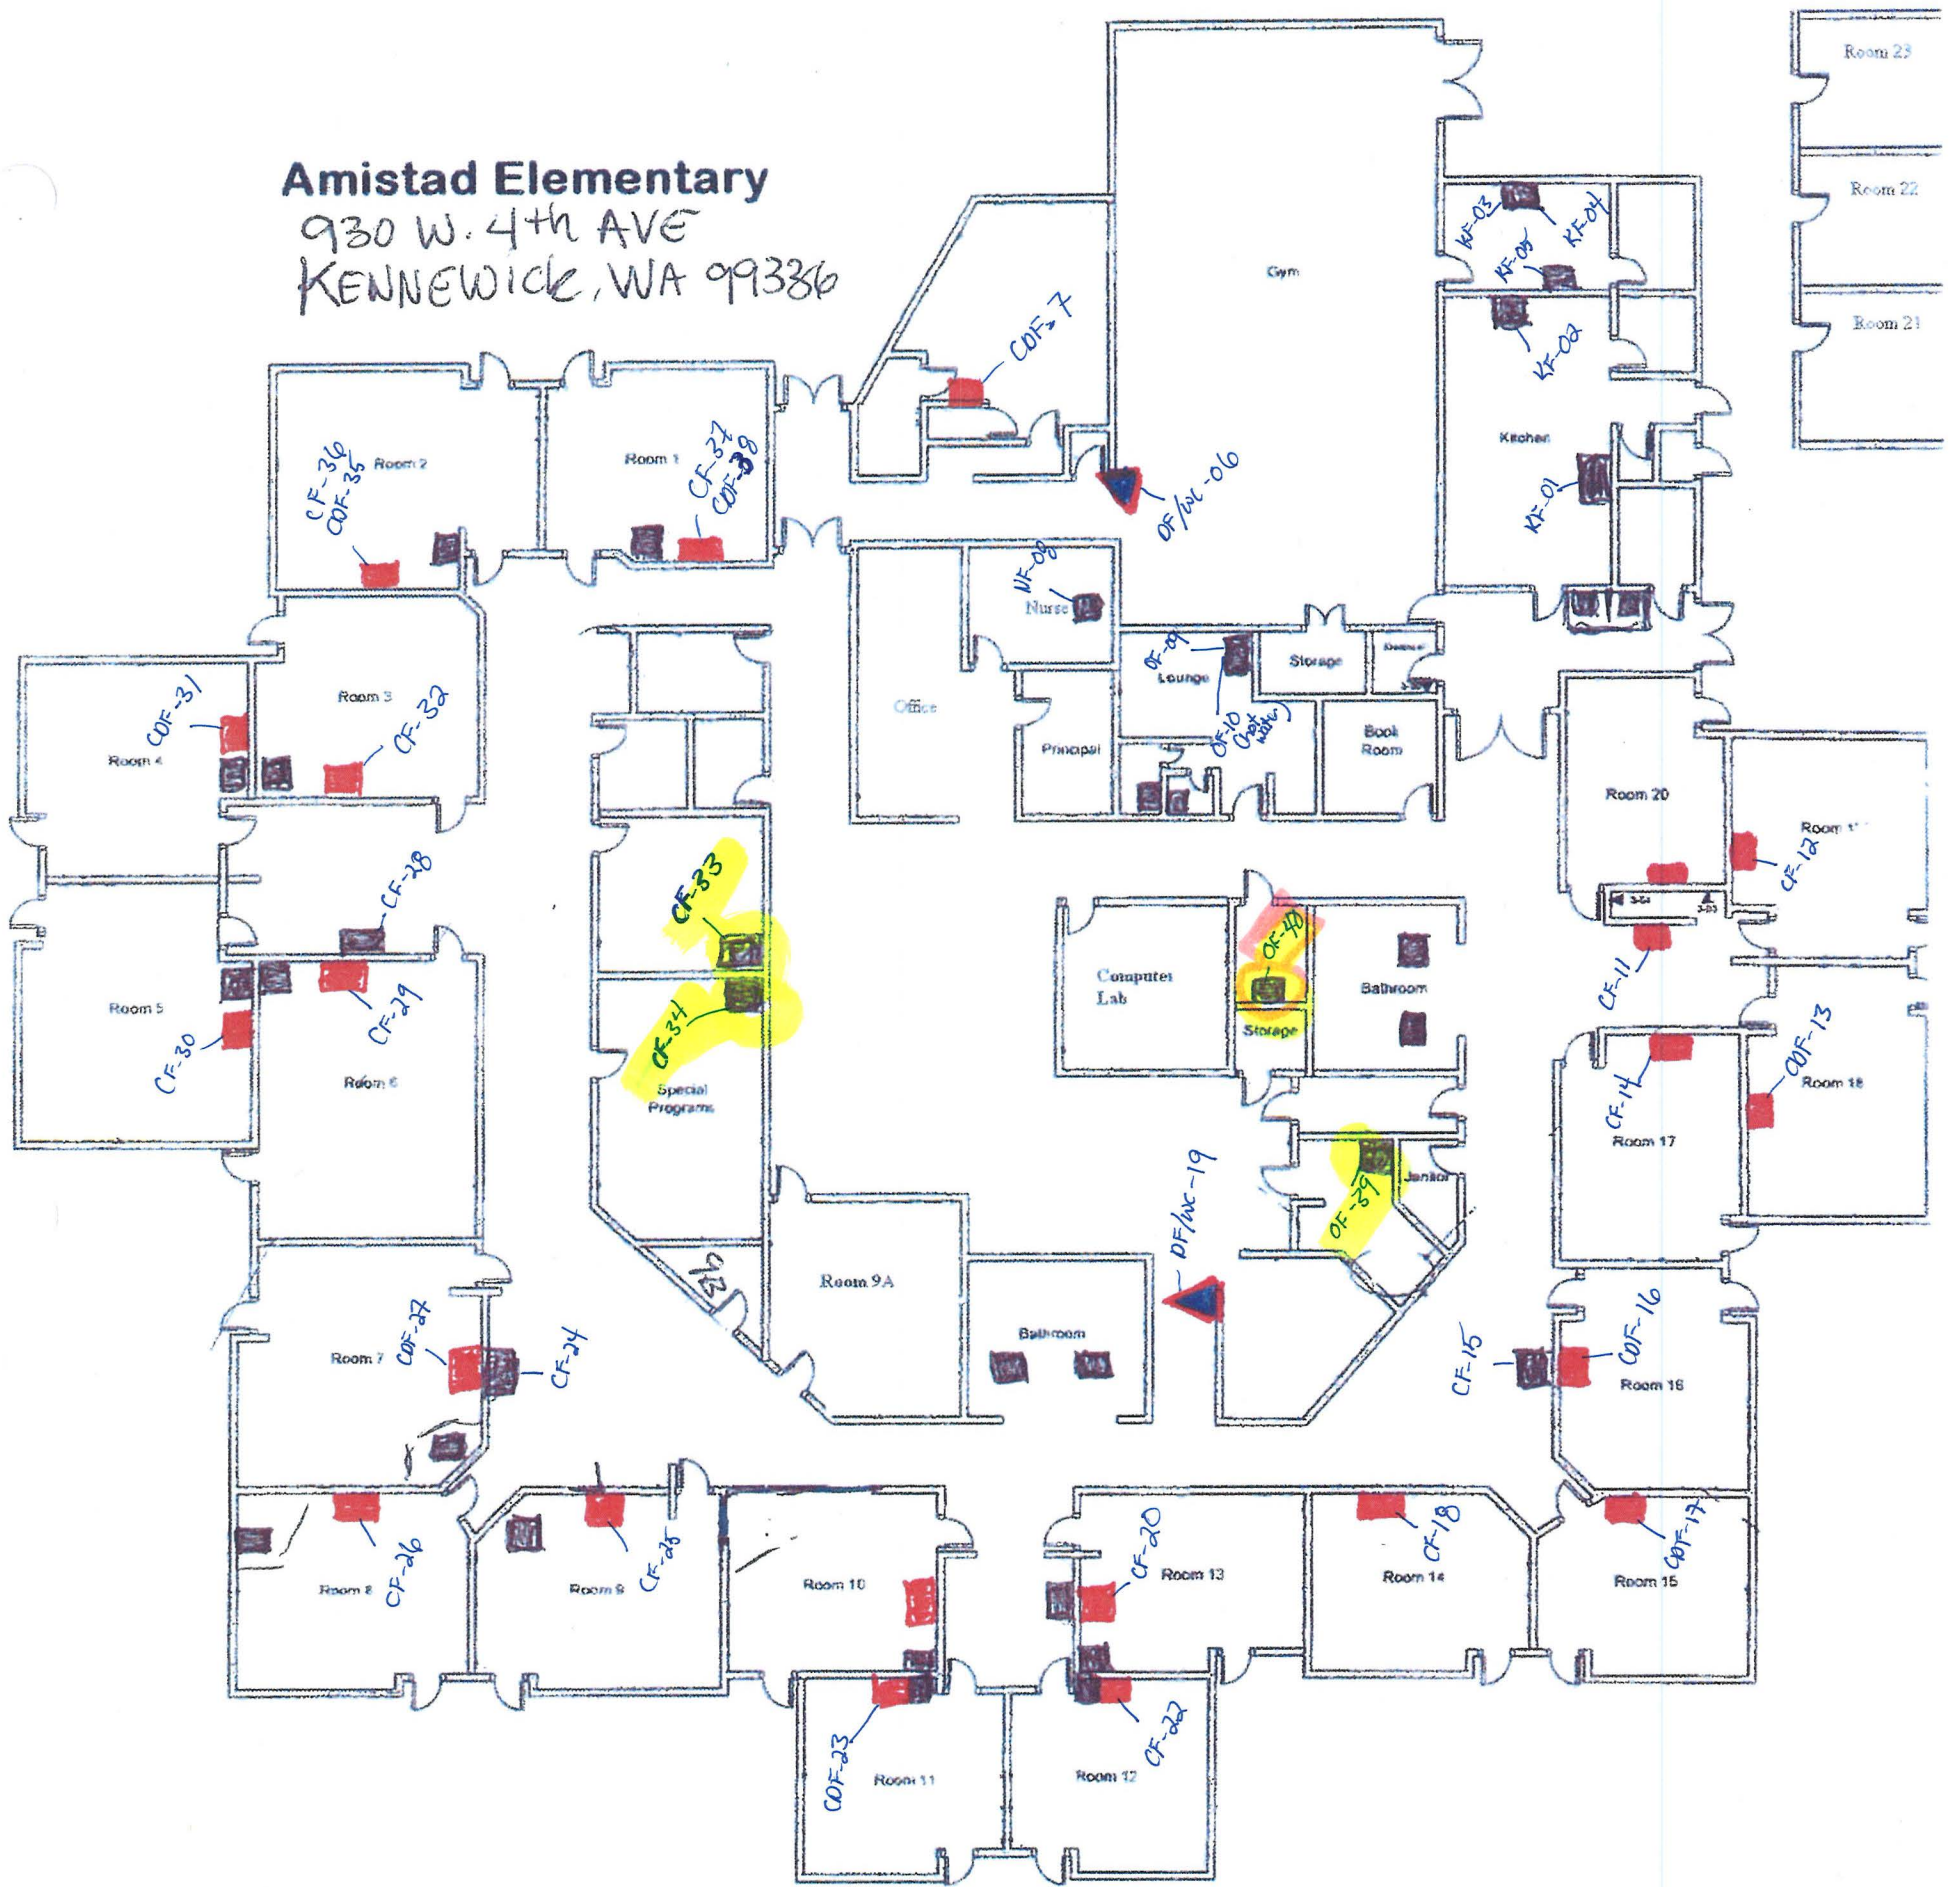

Amistad Elementary
 930 W. 4th AVE
 KENNEWICK, WA 99336

-  - Sink w/ Bubbles
-  - Drinking Fountain
-  - Hand Sensor