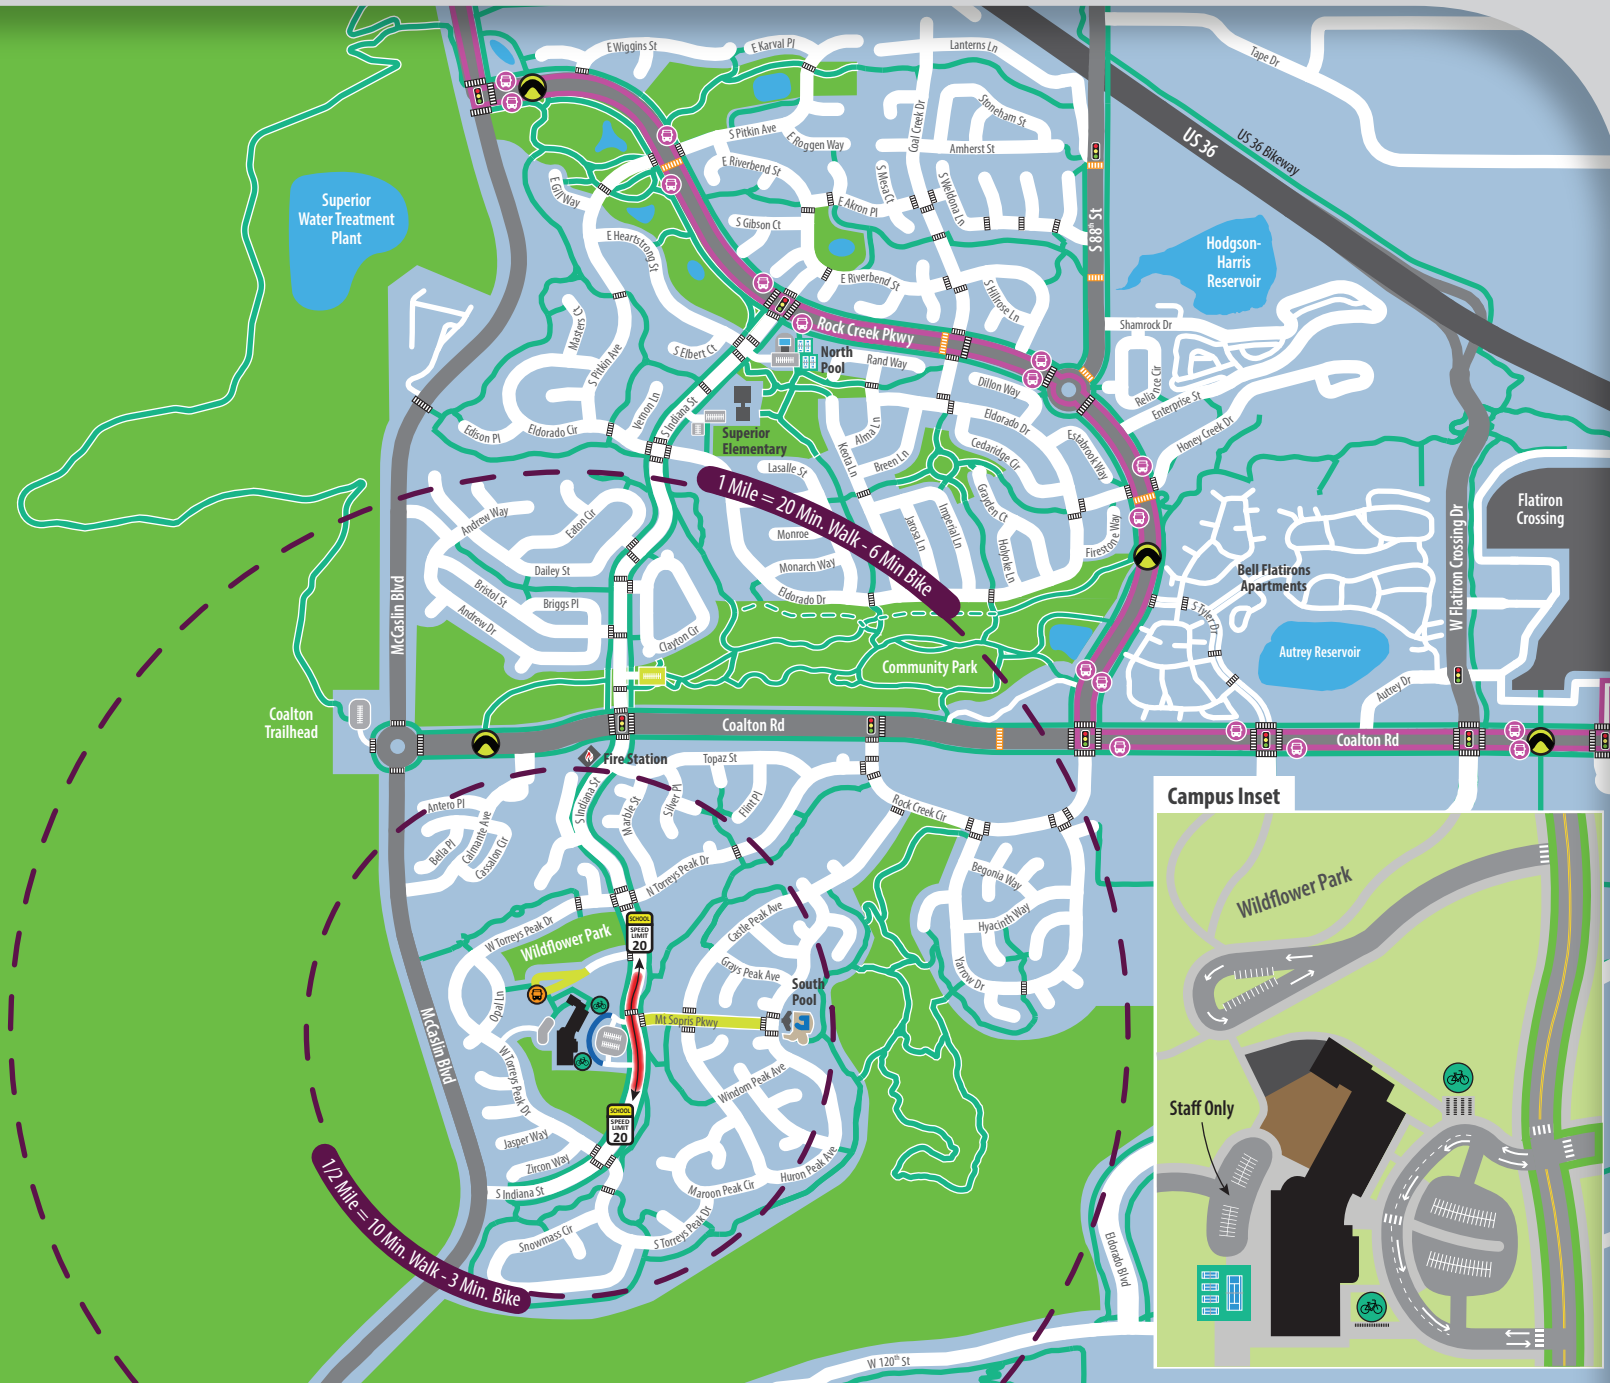

# Eldorado K8 Travel Map

The 3 Block Challenge

## Legend

-  High Traffic Congestion & No U-Turns (Avoid)
-  Park & Walk (Aim for)
-  Hug n' Go
-  Walk & Bike Path (Paved)
-  Walk & Bike Path (Dirt)
-  Crosswalks
-  Enhanced Crosswalk
-  Traffic Light
-  Route 228 (RTD)
-  228 Bus Stop
-  Bike Parking
-  School Bus Drop Off
-  Underpass
-  School Slow Zone (20 mph)
-  Eldorado K8

Questions about student transportation?  
Email: [saferoutes@BVSD.org](mailto:saferoutes@BVSD.org) | Phone: 720-561-5120