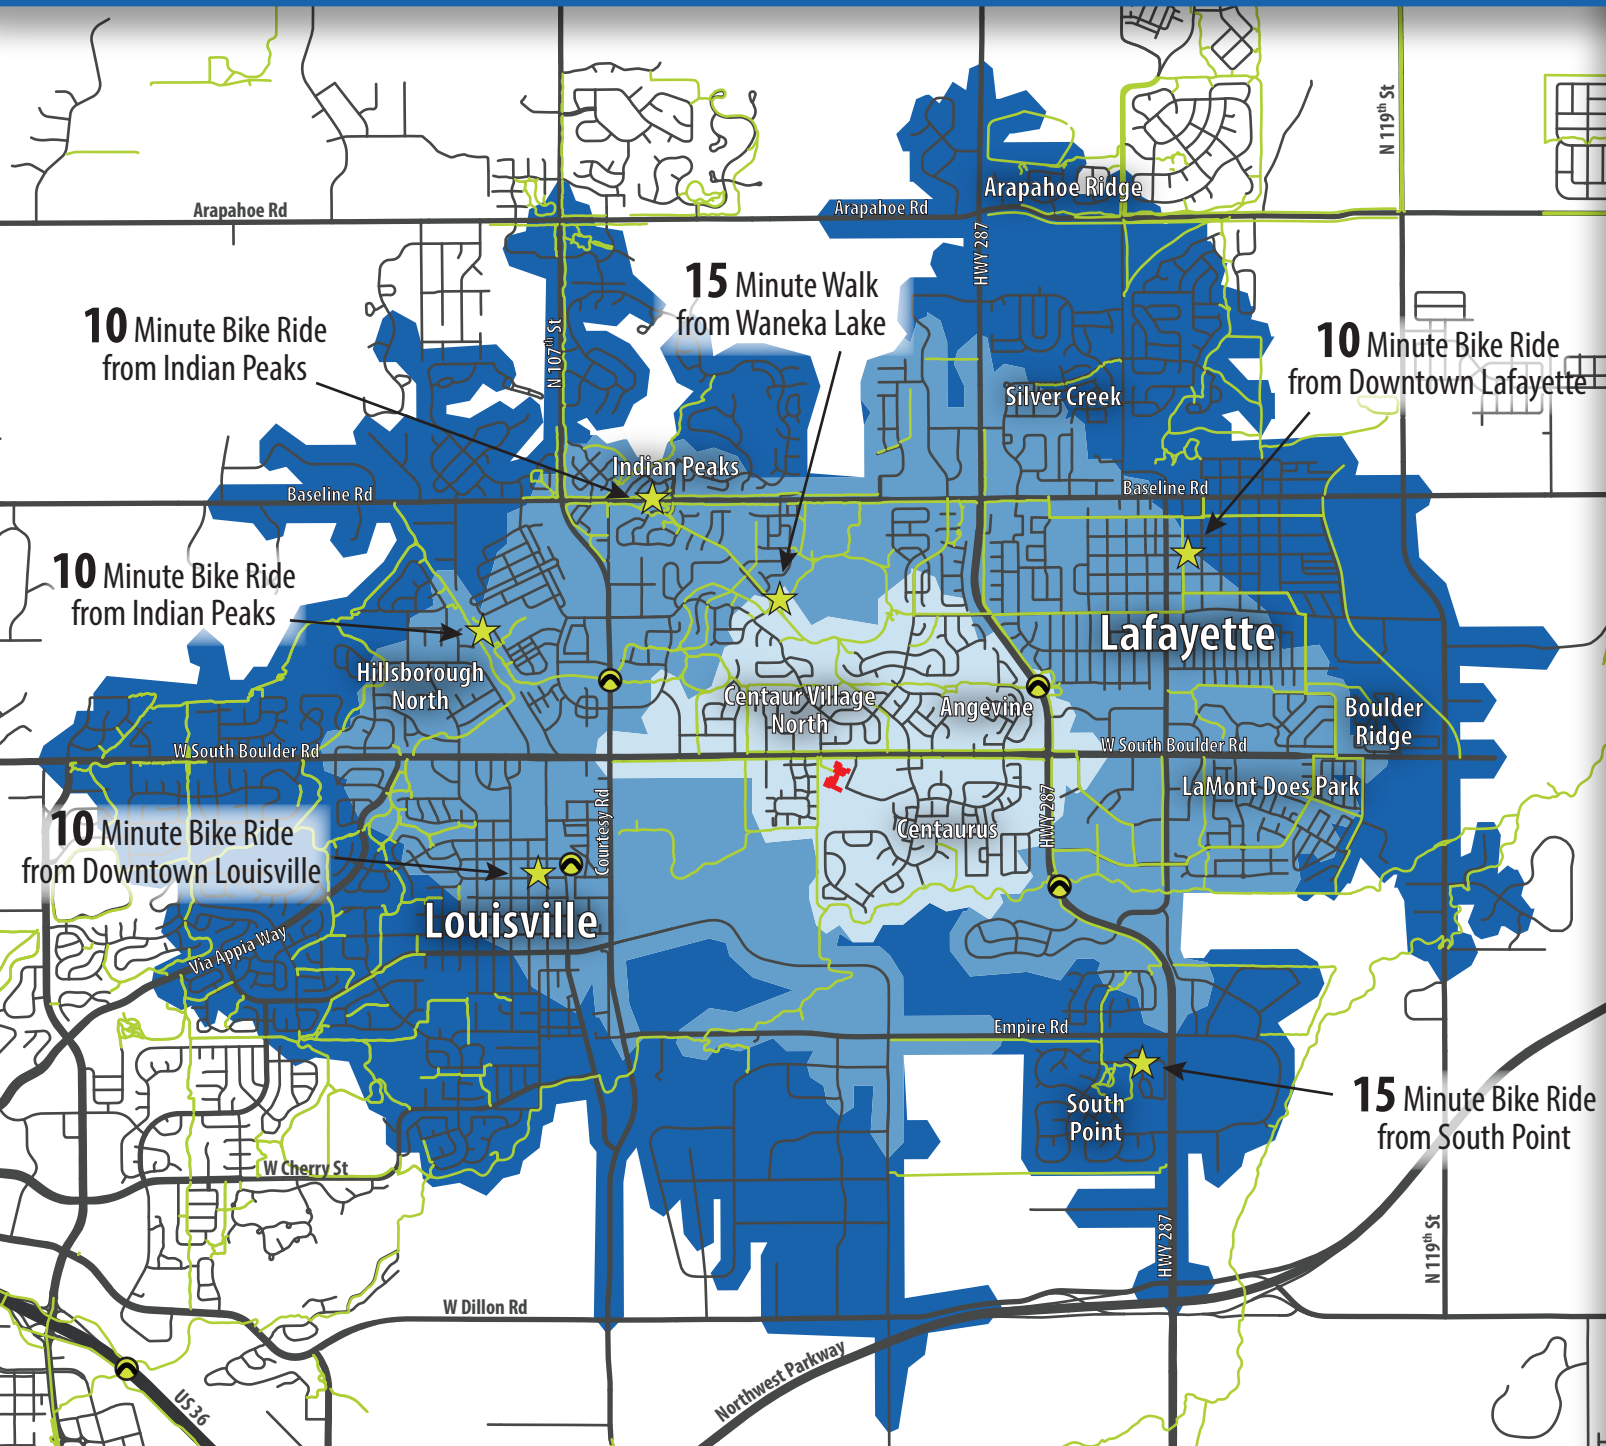

Centaurus Neighborhood Walk + Bike Guide

Legend

-  Walk Zone (1 Mile)
-  Walk/Bike Zone (2 Miles)
-  Bike Zone (3 Miles)
-  Travel time from the star to Centaurus High
-  Underpass / Overpass
-  Streets
-  Walk and Bike Paths
-  Centaurus High School

Questions about student transportation?
 Email: saferroutes@BVSD.org | Phone: 720-561-5120