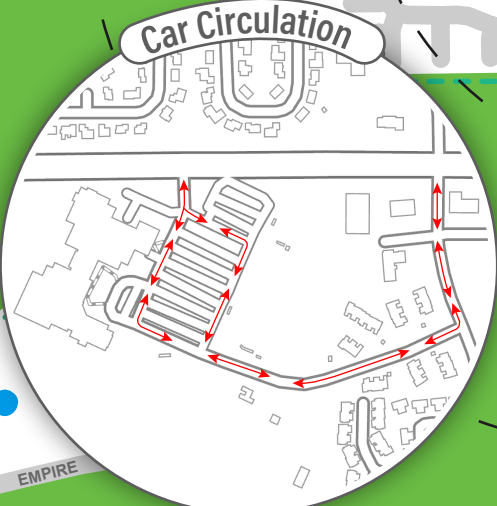

# Centaurus High School Travel Map

## Legend

-  High Traffic Congestion & No U-Turns (Avoid)
-  Walk & Bike Path (Paved)
-  Walk & Bike Path (Unpaved)
-  The DASH Bus Route
-  The DASH Bus Stop
-  Park n' Walk
-  Bike Parking
-  Underpass/Overpass
-  School Bus Drop Off
-  Enhanced Crosswalk
-  Crosswalks
-  Traffic Light
-  School Slow Zone (25mph)
-  Centaurus High School