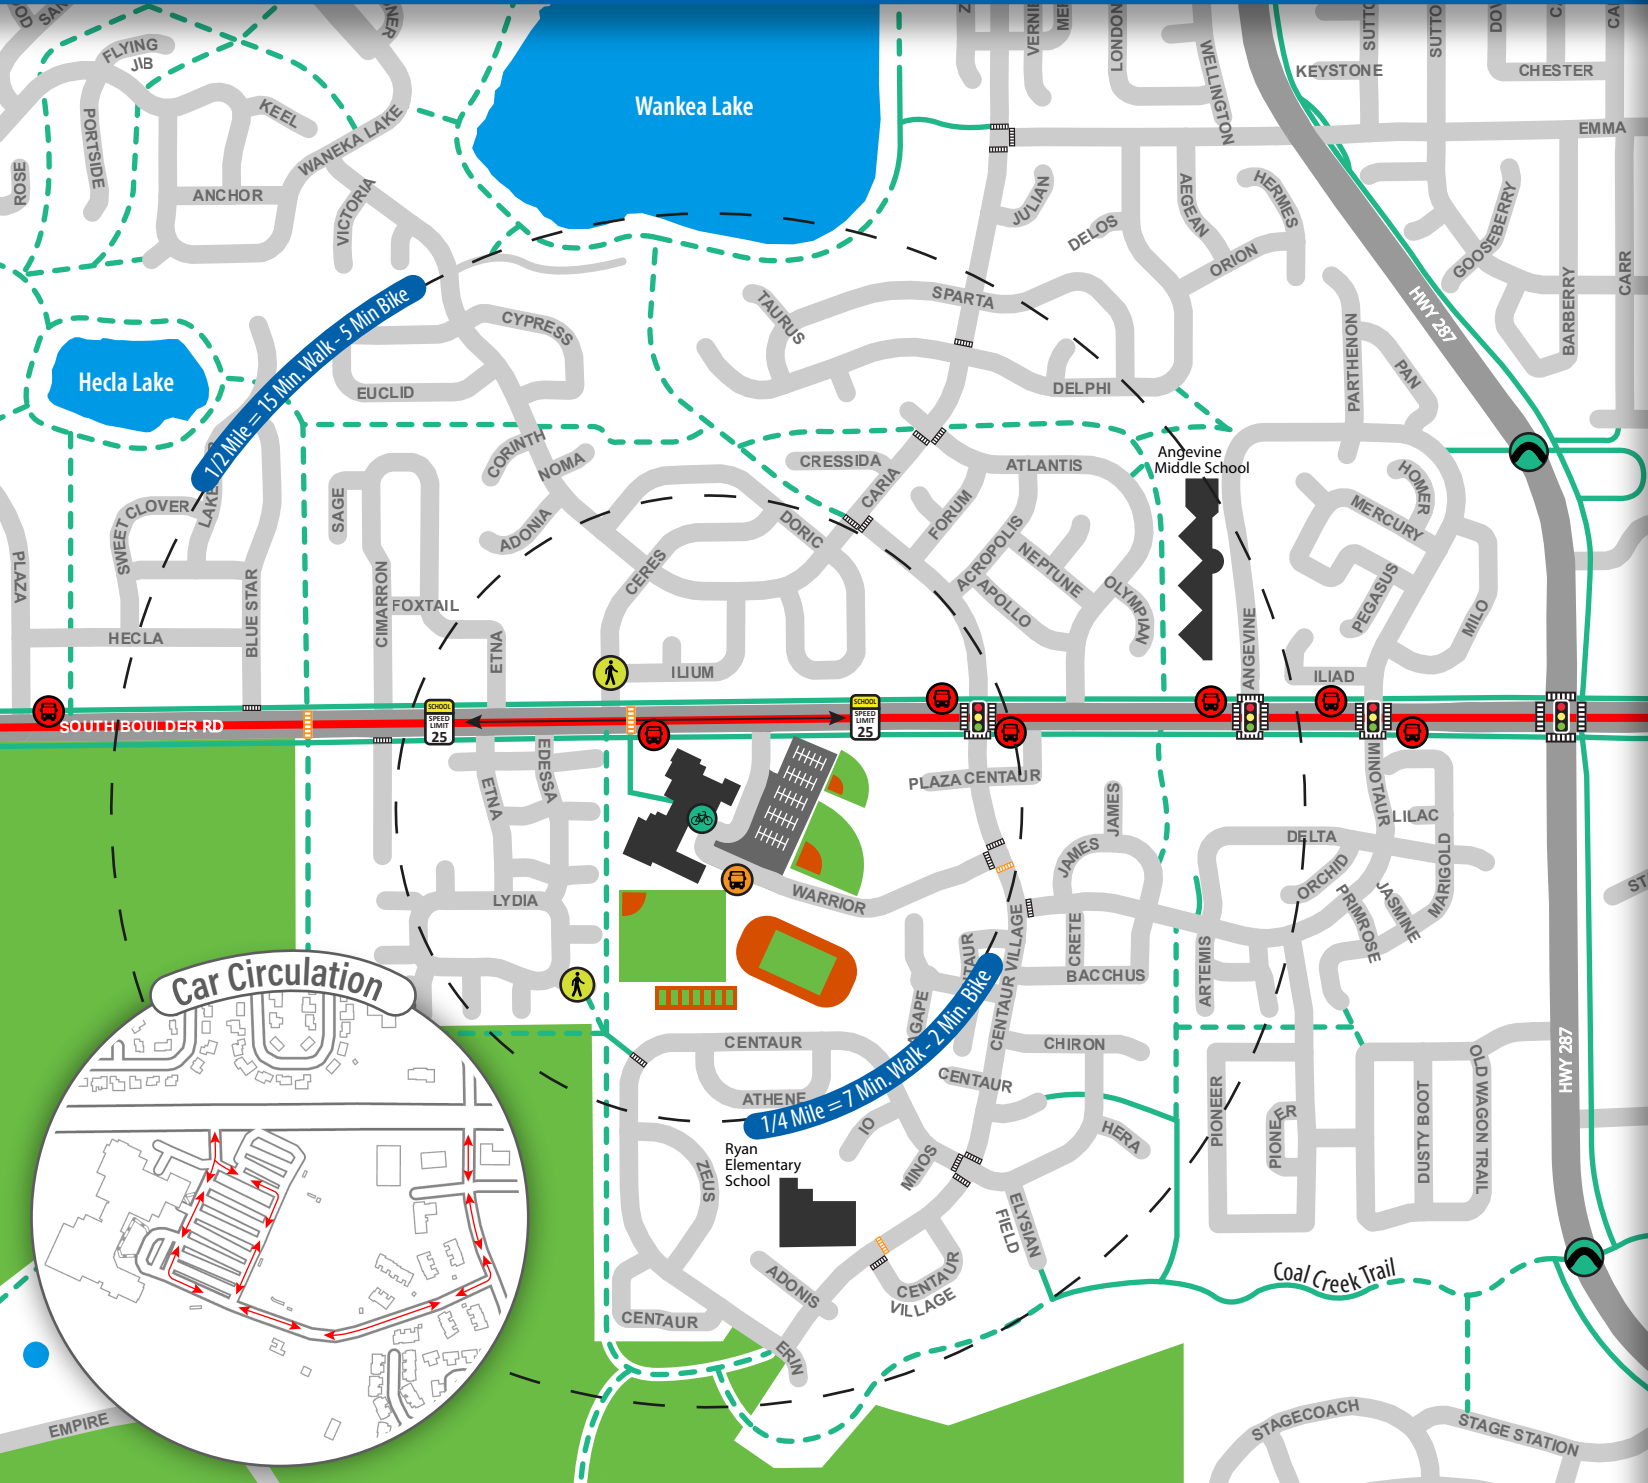

# Centaurus High School Travel Map

## Legend

-  High Traffic Congestion & No U-Turns (Avoid)
-  Walk & Bike Path (Paved)
-  Walk & Bike Path (Unpaved)
-  The DASH Bus Route
-  The DASH Bus Stop
-  Park n' Walk
-  Bike Parking
-  Underpass/Overpass
-  School Bus Drop Off
-  Enhanced Crosswalk
-  Crosswalks
-  Traffic Light
-  School Slow Zone (25mph)
-  Centaurus High School

Questions about student transportation?

Email: [saferoutes@BVSD.org](mailto:saferoutes@BVSD.org) | Phone: 720-561-5120