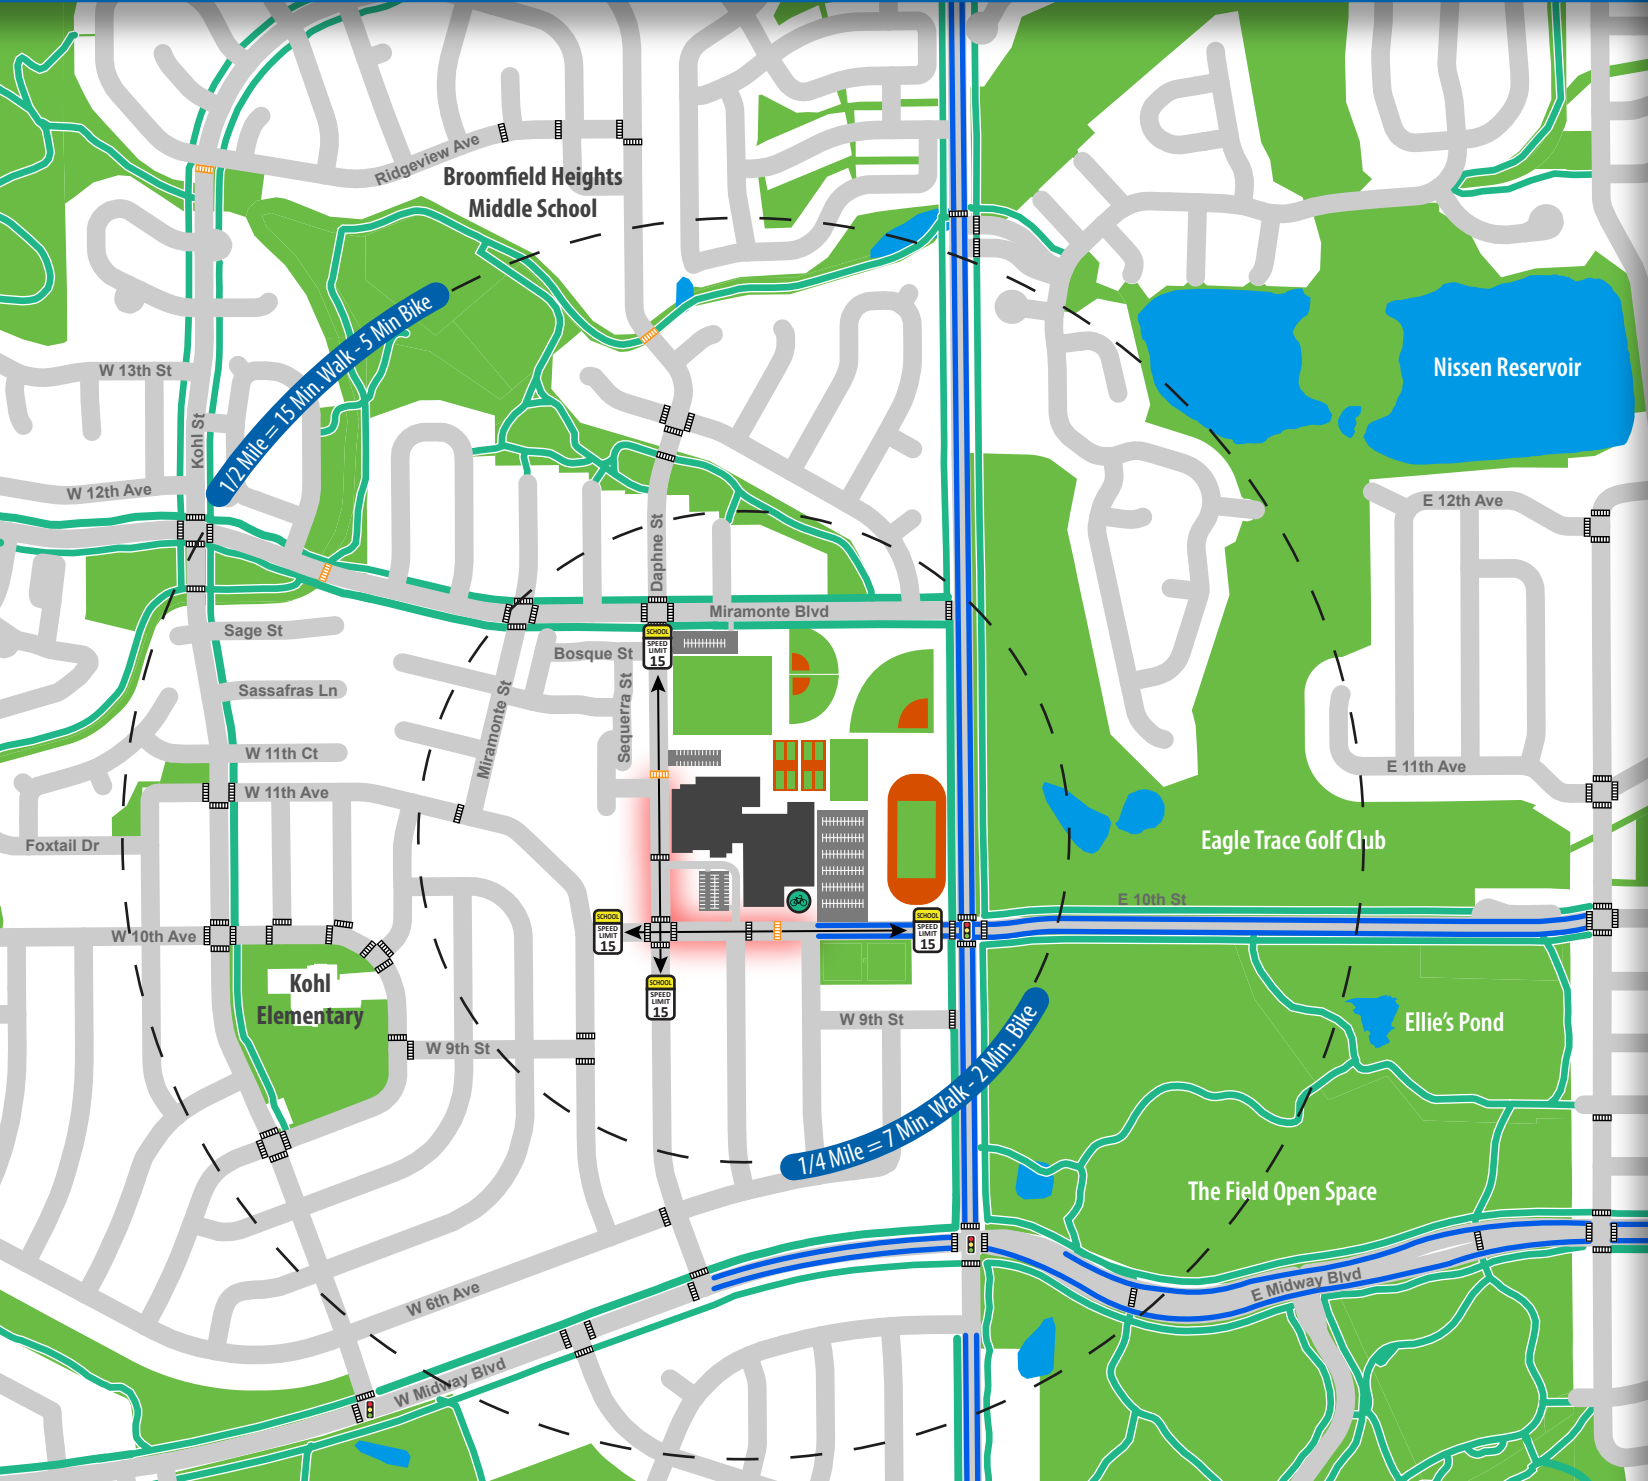

Broomfield High School Travel Map

Legend

-  High Traffic Congestion & No U-Turns (Avoid)
-  Walk & Bike Path (Paved)
-  On-Street Bike Lane
-  School Bus Drop Off
-  Park n' Walk
-  Bike Parking
-  Enhanced Crosswalk
-  Crosswalks
-  Traffic Light
-  School Slow Zone (15mph)
-  Broomfield High School