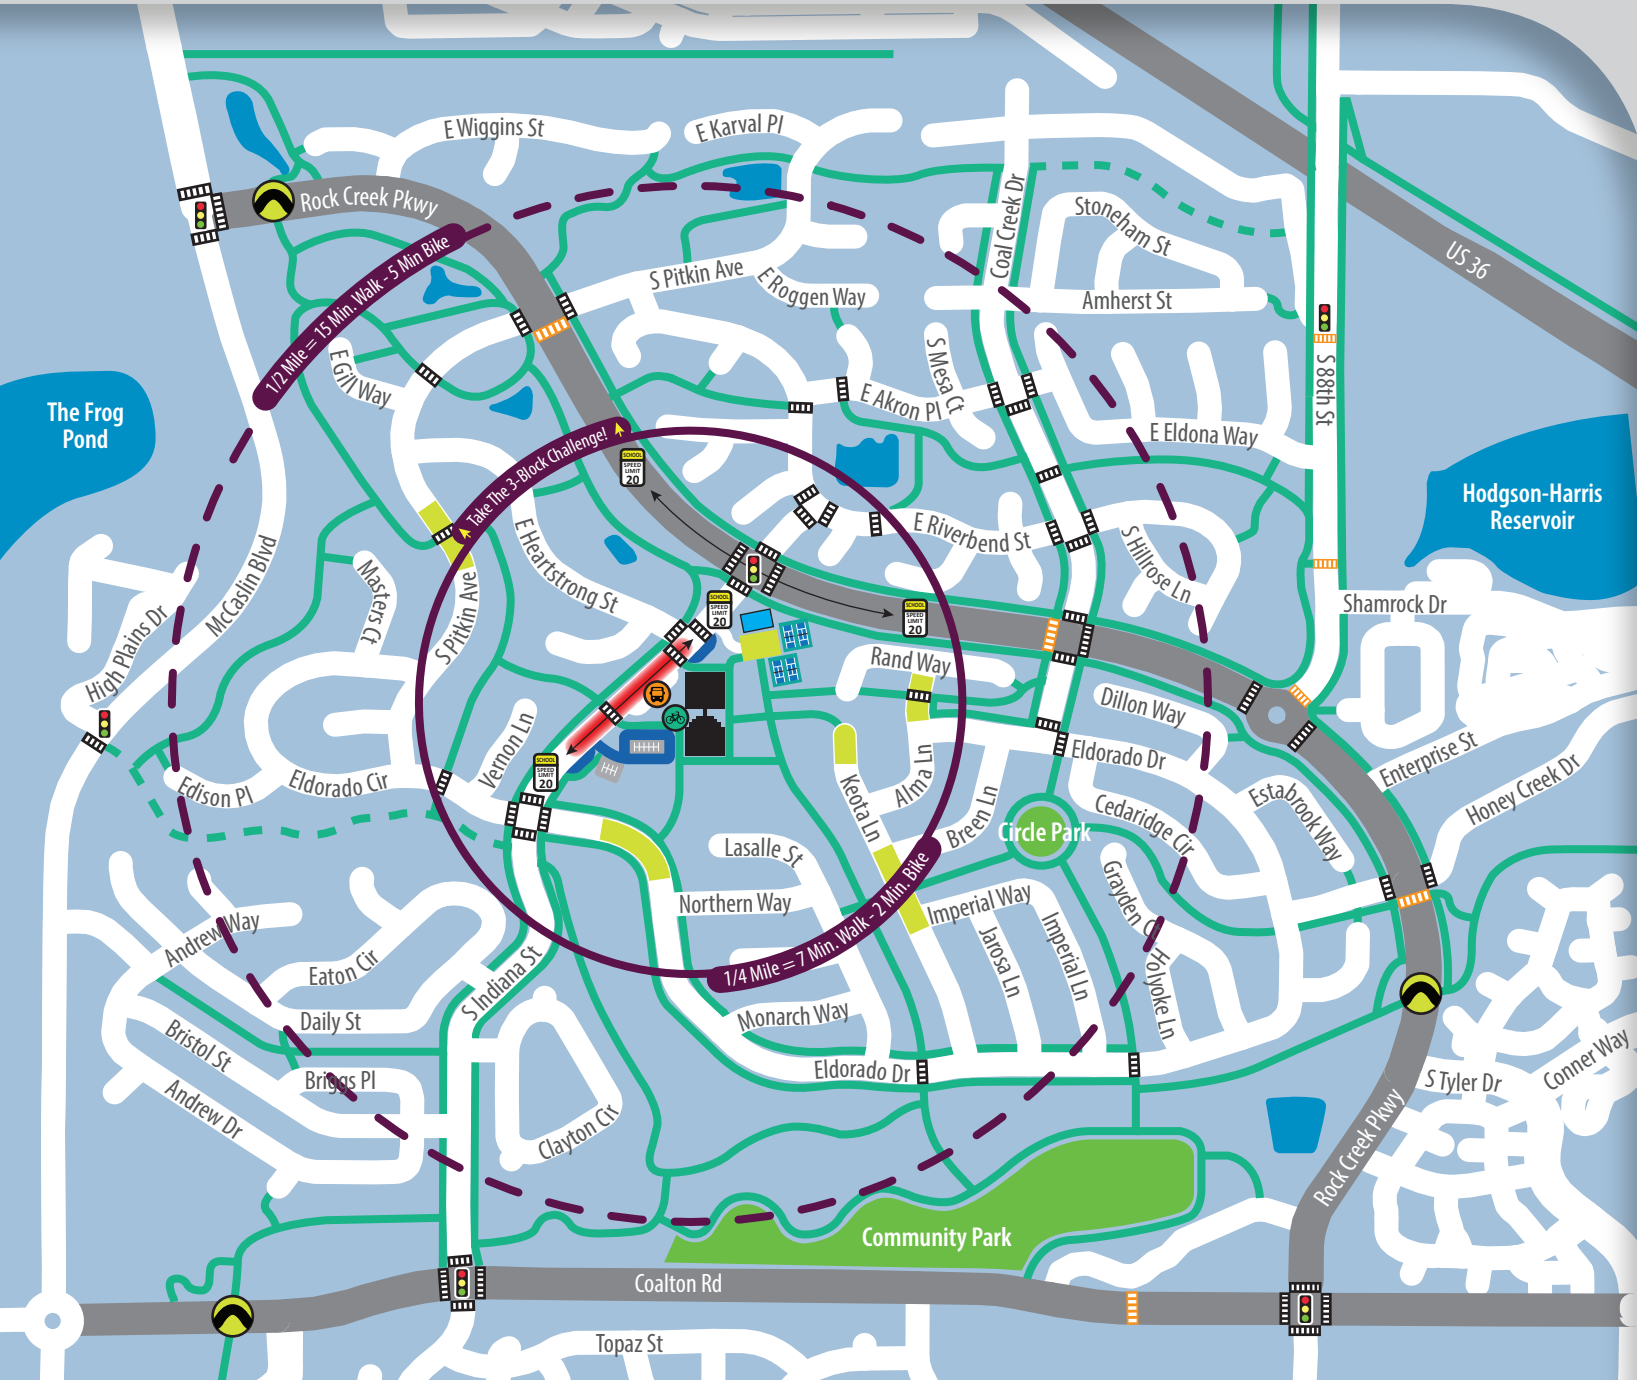

Superior Elementary School Travel Map

The 3 Block Challenge

Legend

-  High Traffic Congestion & No U-Turns (Avoid)
-  Park & Walk (Aim for)
-  Hug n' Go
-  Walk & Bike Path (Paved)
-  Walk & Bike Path (Dirt)
-  Crosswalks
-  Enhanced Crosswalk
-  Traffic Light
-  Underpass
-  Bike Parking
-  School Bus Drop Off
-  School Slow Zone (20mph)
-  Superior Elementary

Questions about student transportation?
Email: saferroutes@BVSD.org | Phone: 720-561-5120