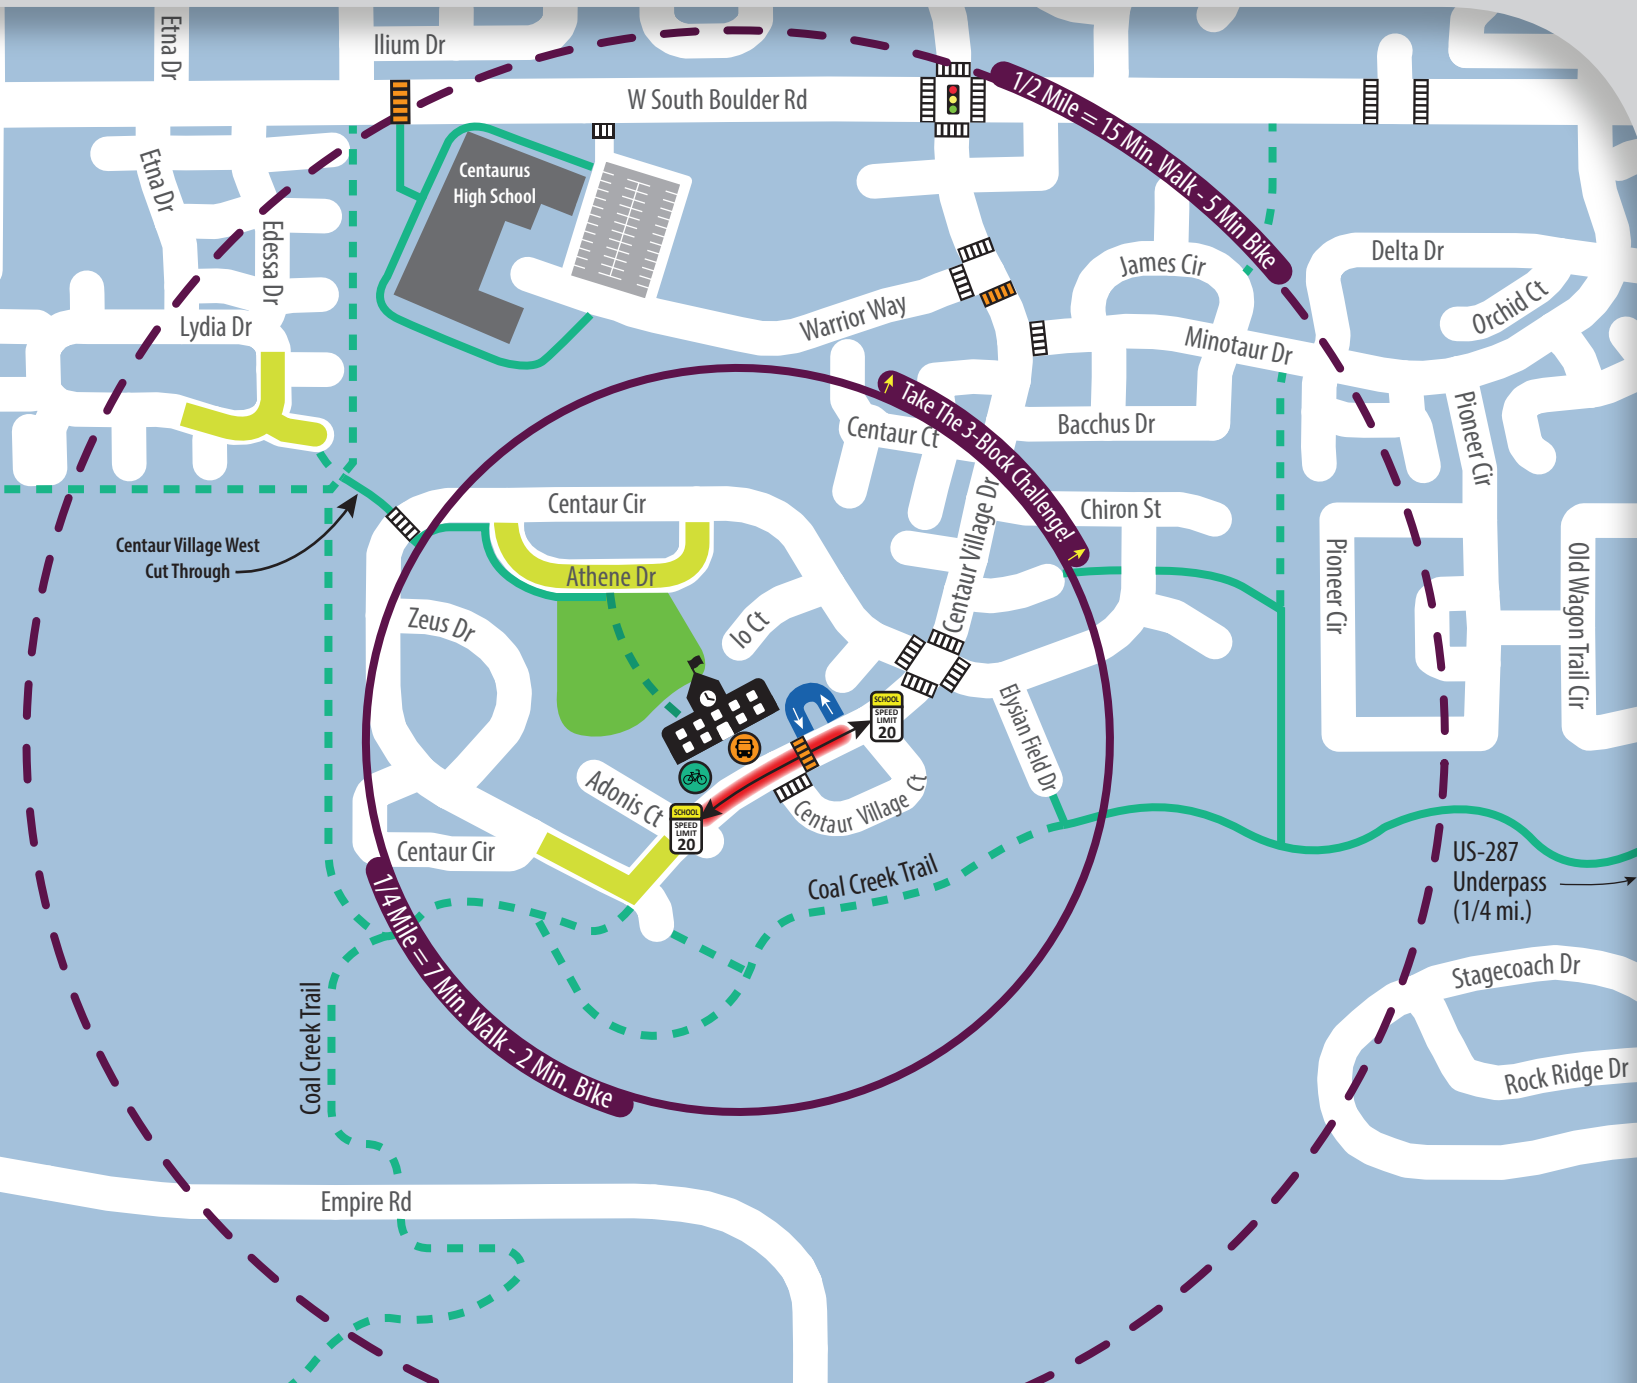

Ryan Elementary School Travel Map

Legend

- High Traffic Congestion & No U-Turns (Avoid)
- Park & Walk (Aim for)
- Walk & Bike Path (Paved)
- Walk & Bike Path (Dirt)
- Key Crosswalks
- Flashing Crosswalks
- Hug n' Go
- Bike Parking
- School Bus Drop Off
- Traffic Light
- School Slow Zone (20mph)
- Ryan Elementary

Questions about student transportation?

Email: saferroutes@BVSD.org | Phone: 720-561-5120