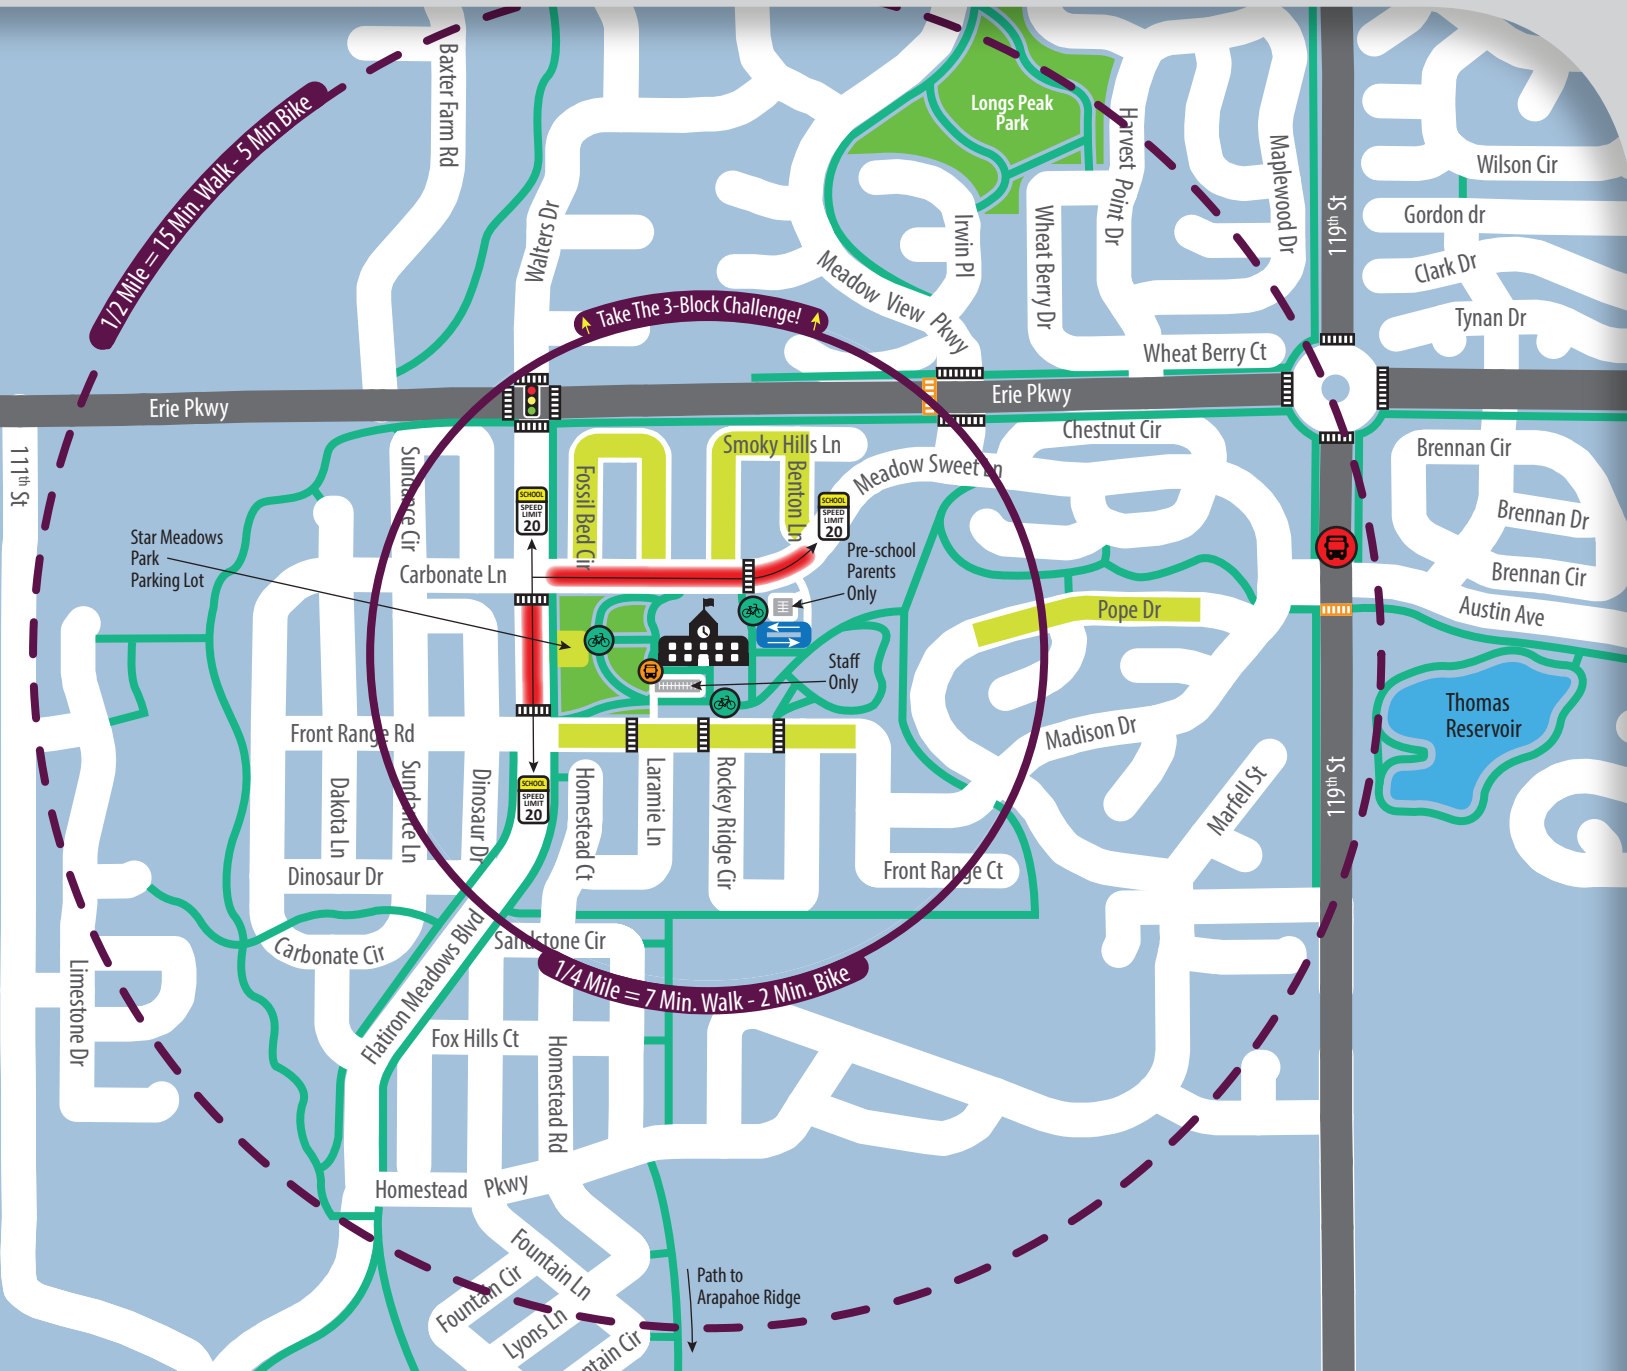

Meadowlark K-8 Travel Map

Legend

- High Traffic Congestion & No U-Turns (Avoid)
- Park & Walk (Aim for)
- Hug n' Go
- Walk & Bike Path (Paved)
- Crosswalks
- Enhanced Crosswalk
- Traffic Light
- Bike Parking
- School Bus Drop Off
- The Jump Public Bus Stop
- School Slow Zone (20mph)
- Meadowlark K8

Questions about student transportation?

Email: saferoutes@BVSD.org | Phone: 720-561-5120