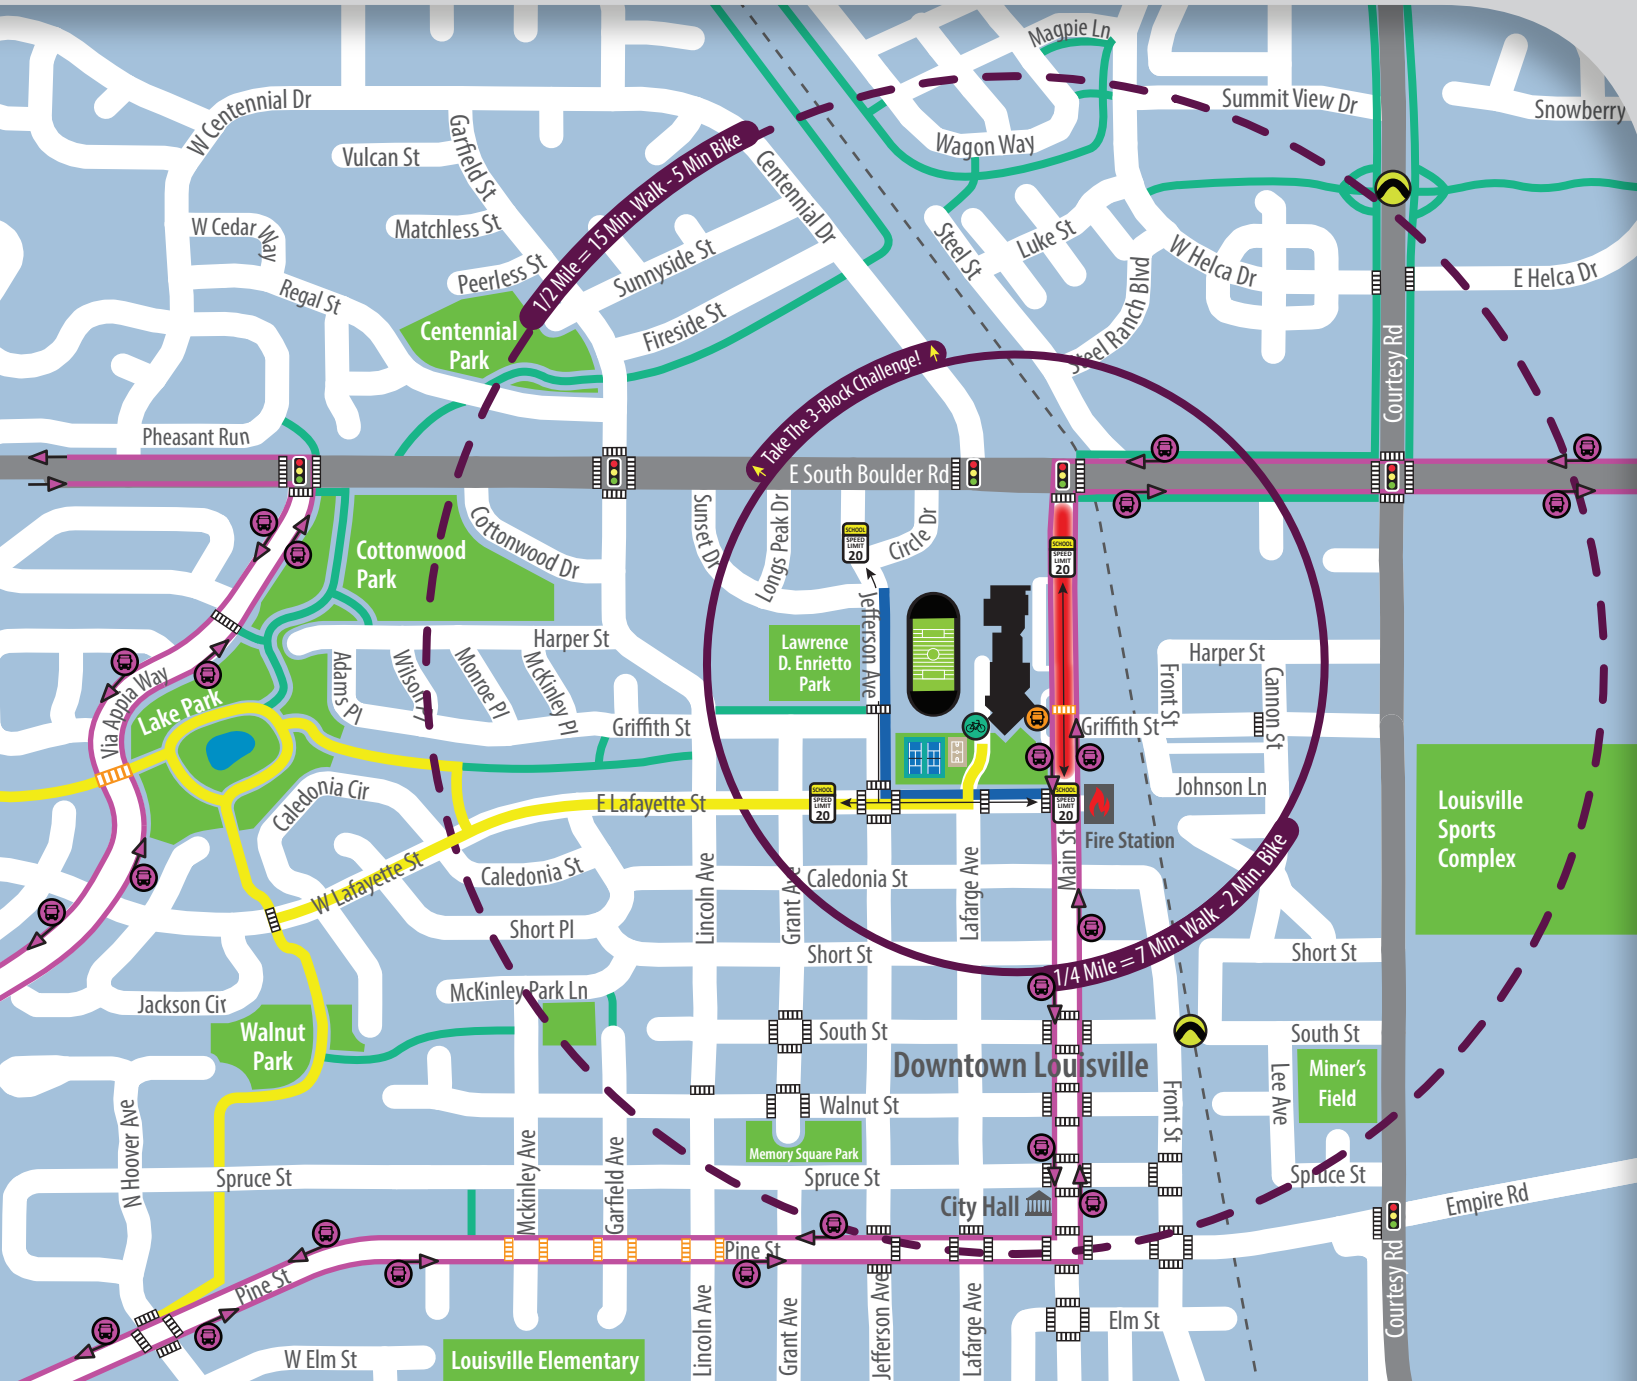

Louisville Middle School Travel Map

Legend

-  High Traffic Congestion & No U-Turns (Avoid)
-  Hug n' Go
-  Walk & Bike Path (Paved)
-  Low-Stress Route
-  Crosswalks
-  Enhanced Crosswalk
-  Rail Road
-  Underpass
-  Bike Parking
-  School Bus Drop Off
-  The Dash Bus Stop
-  Traffic Light
-  School Slow Zone (20mph)
-  Louisville Middle School

Questions about student transportation?

Email: saferoutes@BVSD.org | Phone: 720-561-5120