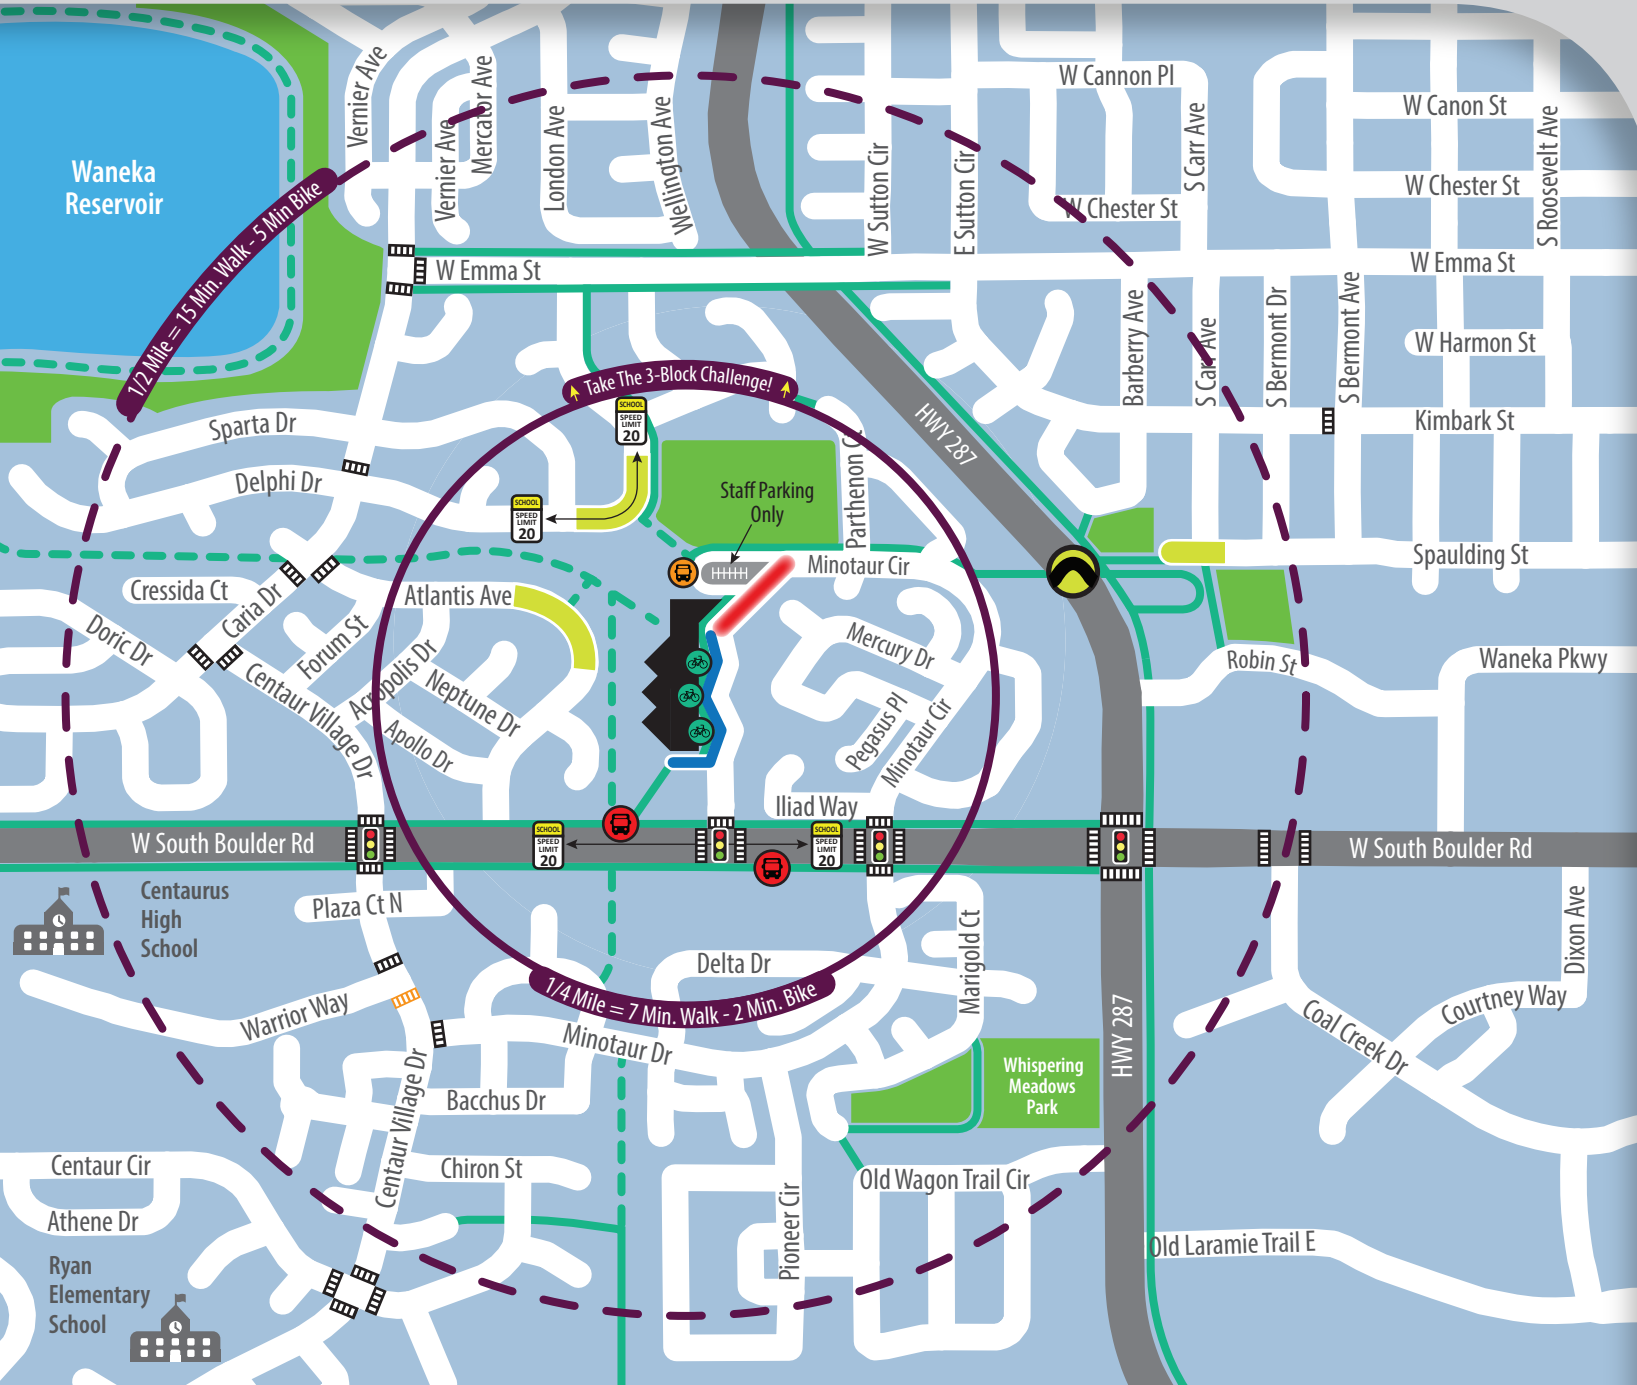

Angevine Middle School Travel Map

Legend

- No Parking
- Park & Walk (Aim for)
- Walk & Bike Path
- Walk & Bike Path (Unpaved)
- Crosswalks
- Enhanced Crosswalk
- Hug n' Go
- Bike Parking
- Overpass
- School Bus Drop Off
- The Dash Public Bus Stop
- School Slow Zone (20mph)
- Traffic Light
- Angevine Building

Questions about student transportation?
Email: saferroutes@BVSD.org | Phone: 720-561-5120