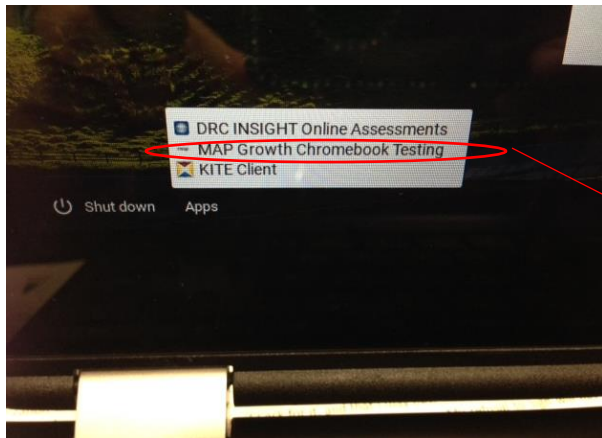

# Taking the NWEA Map Test on Chromebooks

If the kids have this screen please have them sign out...  
Students can't be signed in for testing!

Once the student are sign out...have them click  
on the Apps button

This box will pop up and select the Map  
Growth Chromebook Testing link

This screen will pop up and the students  
are ready to put in the testing information  
(Note: this is a new screen from last year!)