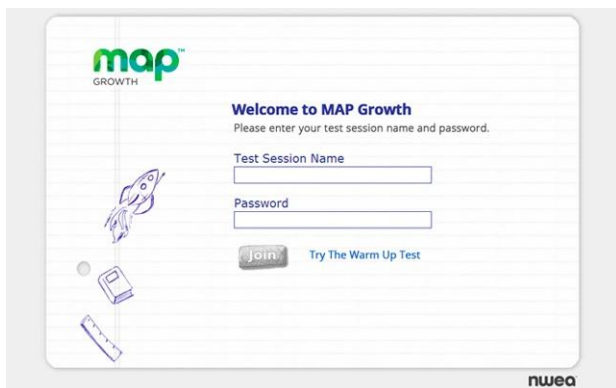

# Taking the NWEA Map Test on Chromebooks

If the kids have this screen please have them sign out...  
Students can't be signed in for testing!

Once the student are sign out...have them click  
on the Apps button

This box will pop up and select the Map  
Growth Chromebook Testing link

This screen will pop up and the students  
are ready to put in the testing information  
(Note: this is a new screen from last year!)