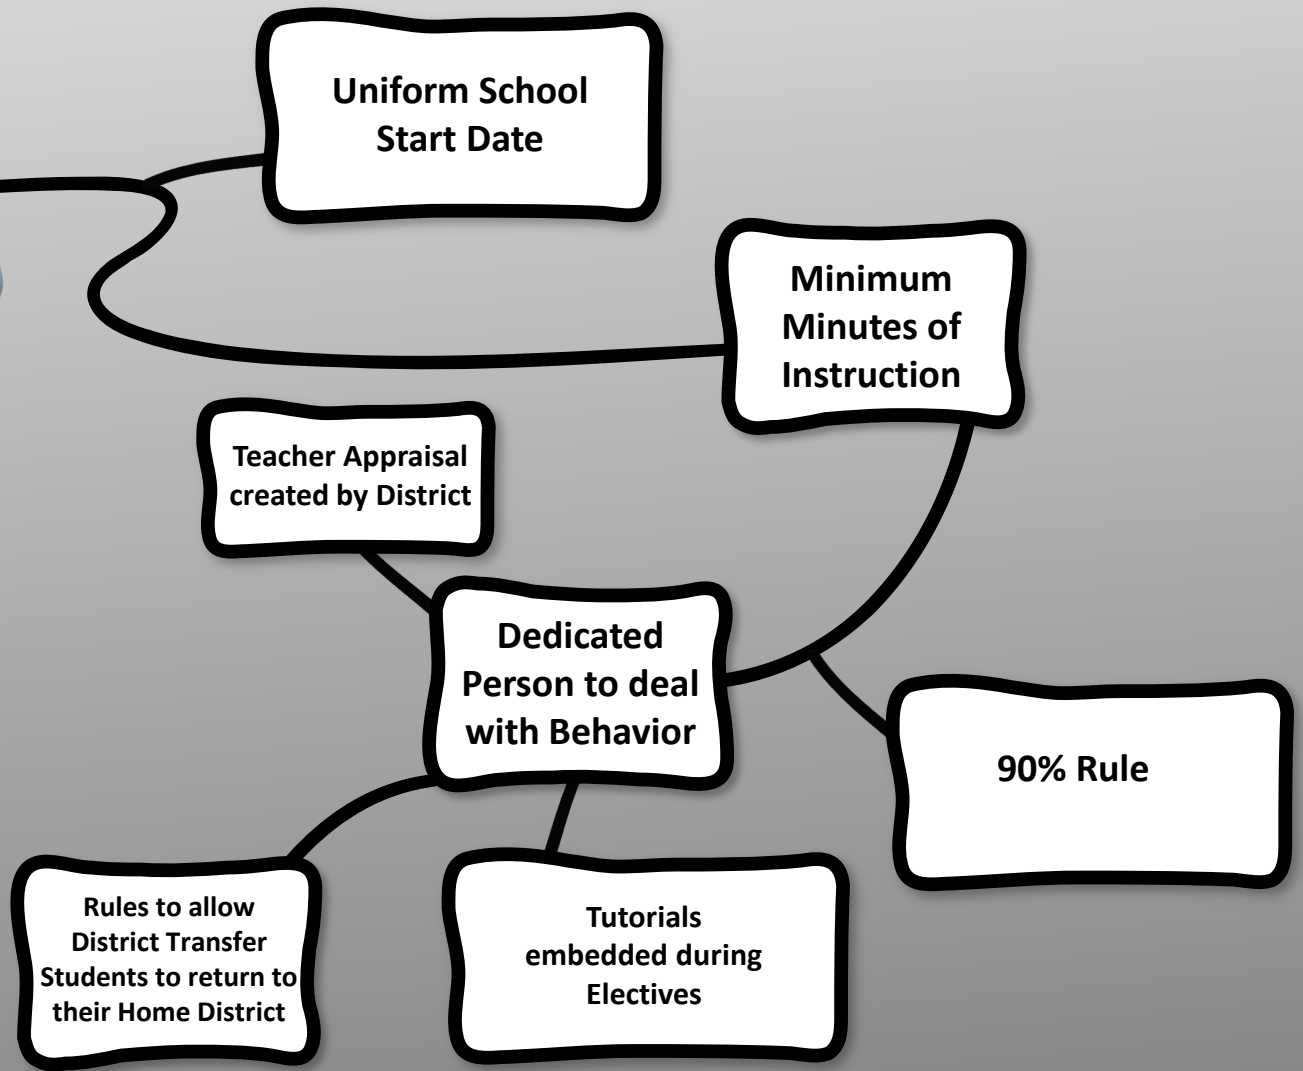

Our Learner Profile

Our Learner Outcome

Plan Development

SMSD District of Innovation Plan

30 Day Public Review

Notification of Intent to Vote

Commissioner Notified

SMSD Implementation

Mind map fast track

Subhead goes here

Proposed Innovations

Mind map structure eleven

Click Mouse to advance animation

Let's Work.....Plan Development!

February 16, 2017