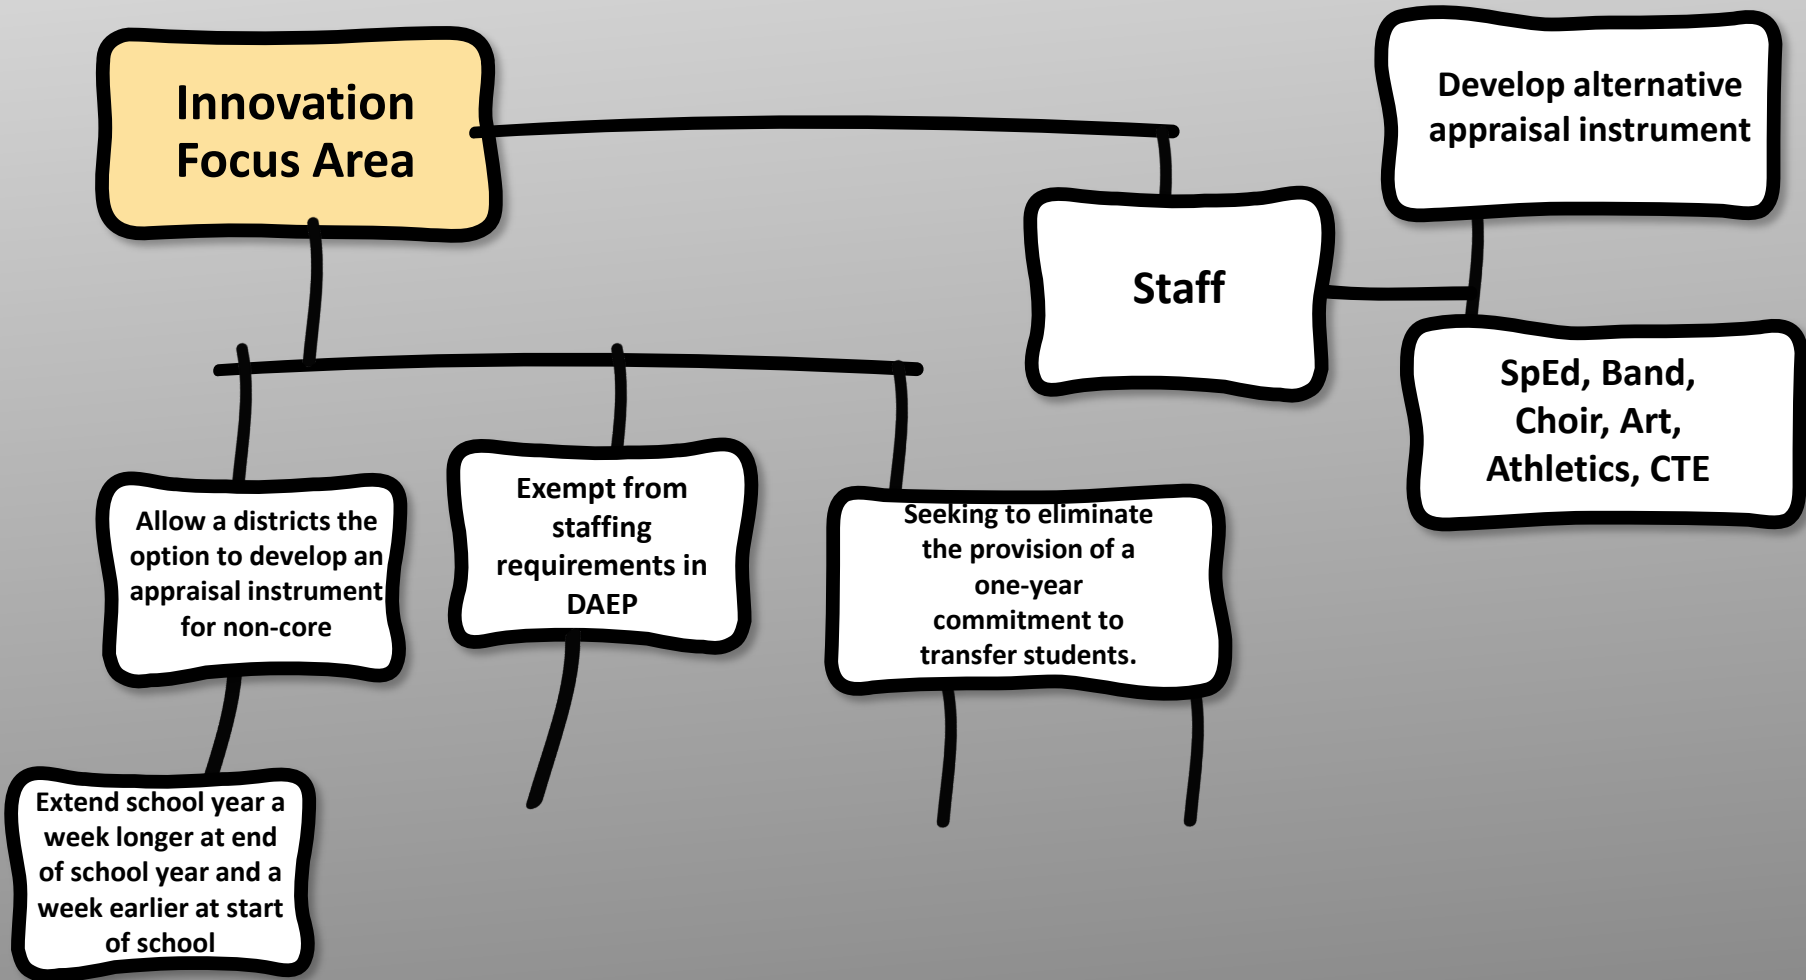

Our Learner Profile

Our Learner Outcome

Plan Development

SMSD District of Innovation Plan

30 Day Public Review

Notification of Intent to Vote

Commissioner Notified

SMSD Implementation

Mind map fast track

Subhead goes here

Proposed Innovations

Mind map structure eleven

Click Mouse to advance animation

Let's Work.....Plan Development!

February 16, 2017