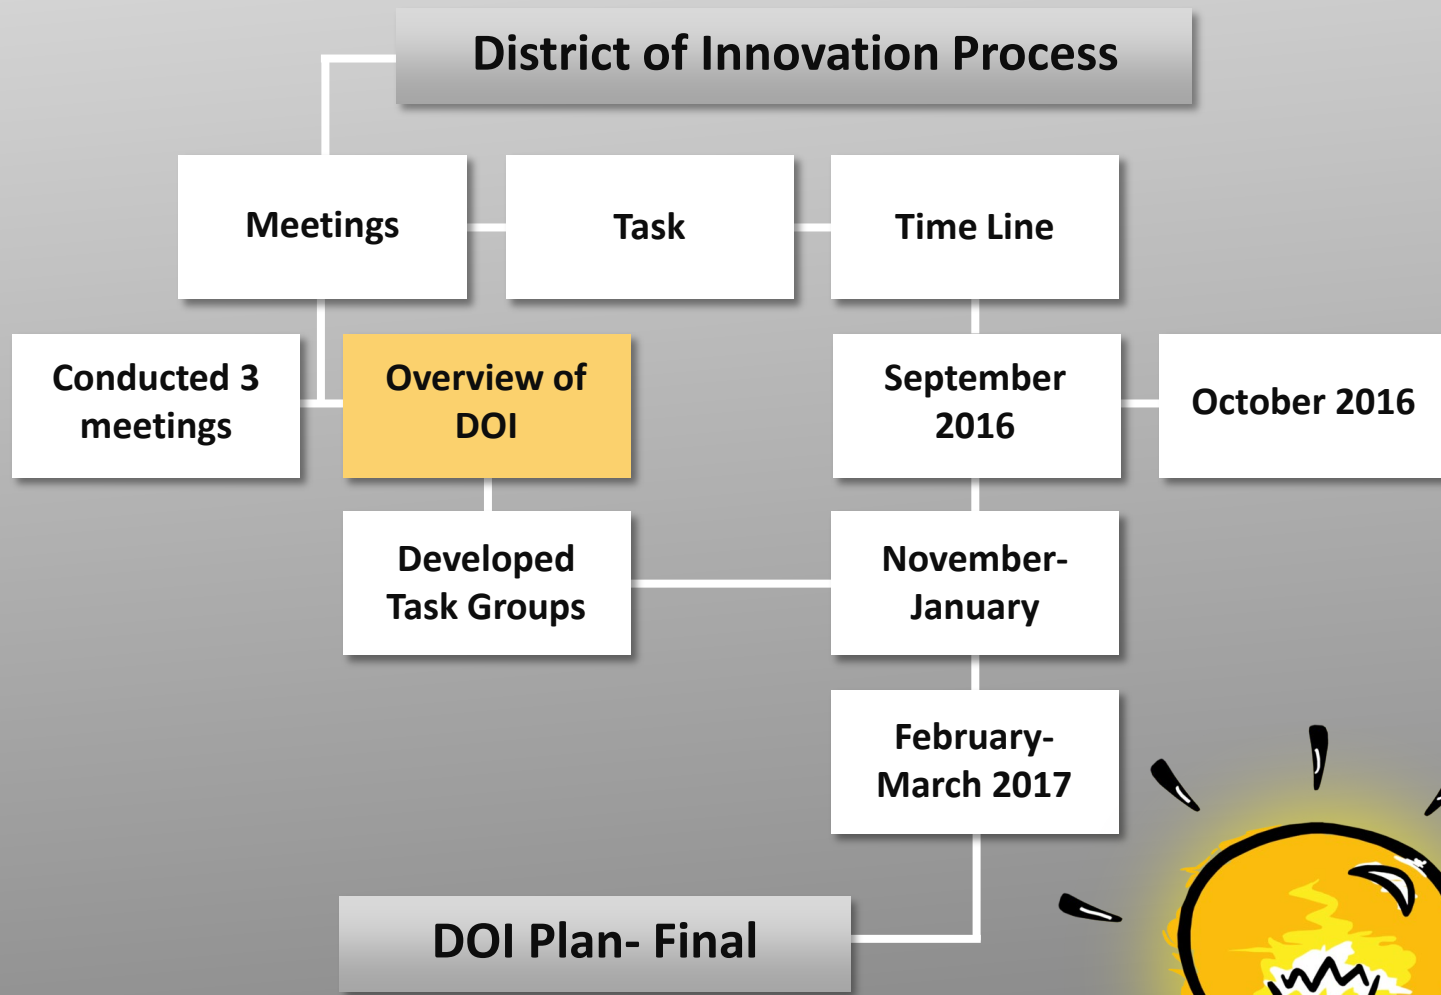

DOI Plan Development

February 16, 2017

Mind map structure one

Animated Map

Plan Development Road Map

District Alignment

Beliefs

Our Goals

Our Learner Profile

Our Learner Outcome

Plan Development

SMSD District of Innovation Plan

30 Day Public Review

Notification of Intent to Vote

Commissioner Notified

SMSD Implementation