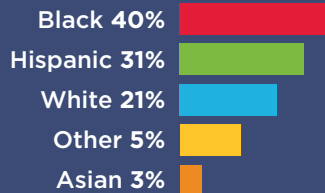

YES PREP DEMOGRAPHICS

TOTAL STUDENTS
16,474

94%

HISPANIC AND AFRICAN AMERICAN

89%

ECONOMICALLY DISADVANTAGED

90%

FIRST GENERATION COLLEGE STUDENTS

TOTAL STAFF
1,866

AT A GLANCE 2021-2022 SCHOOL YEAR

MISSION

YES Prep Public Schools empowers all Houston students to succeed in college and to pursue lives of opportunity.

VISION

Every child in Houston will have equitable access to a public school that delivers an excellent, college-ready education.