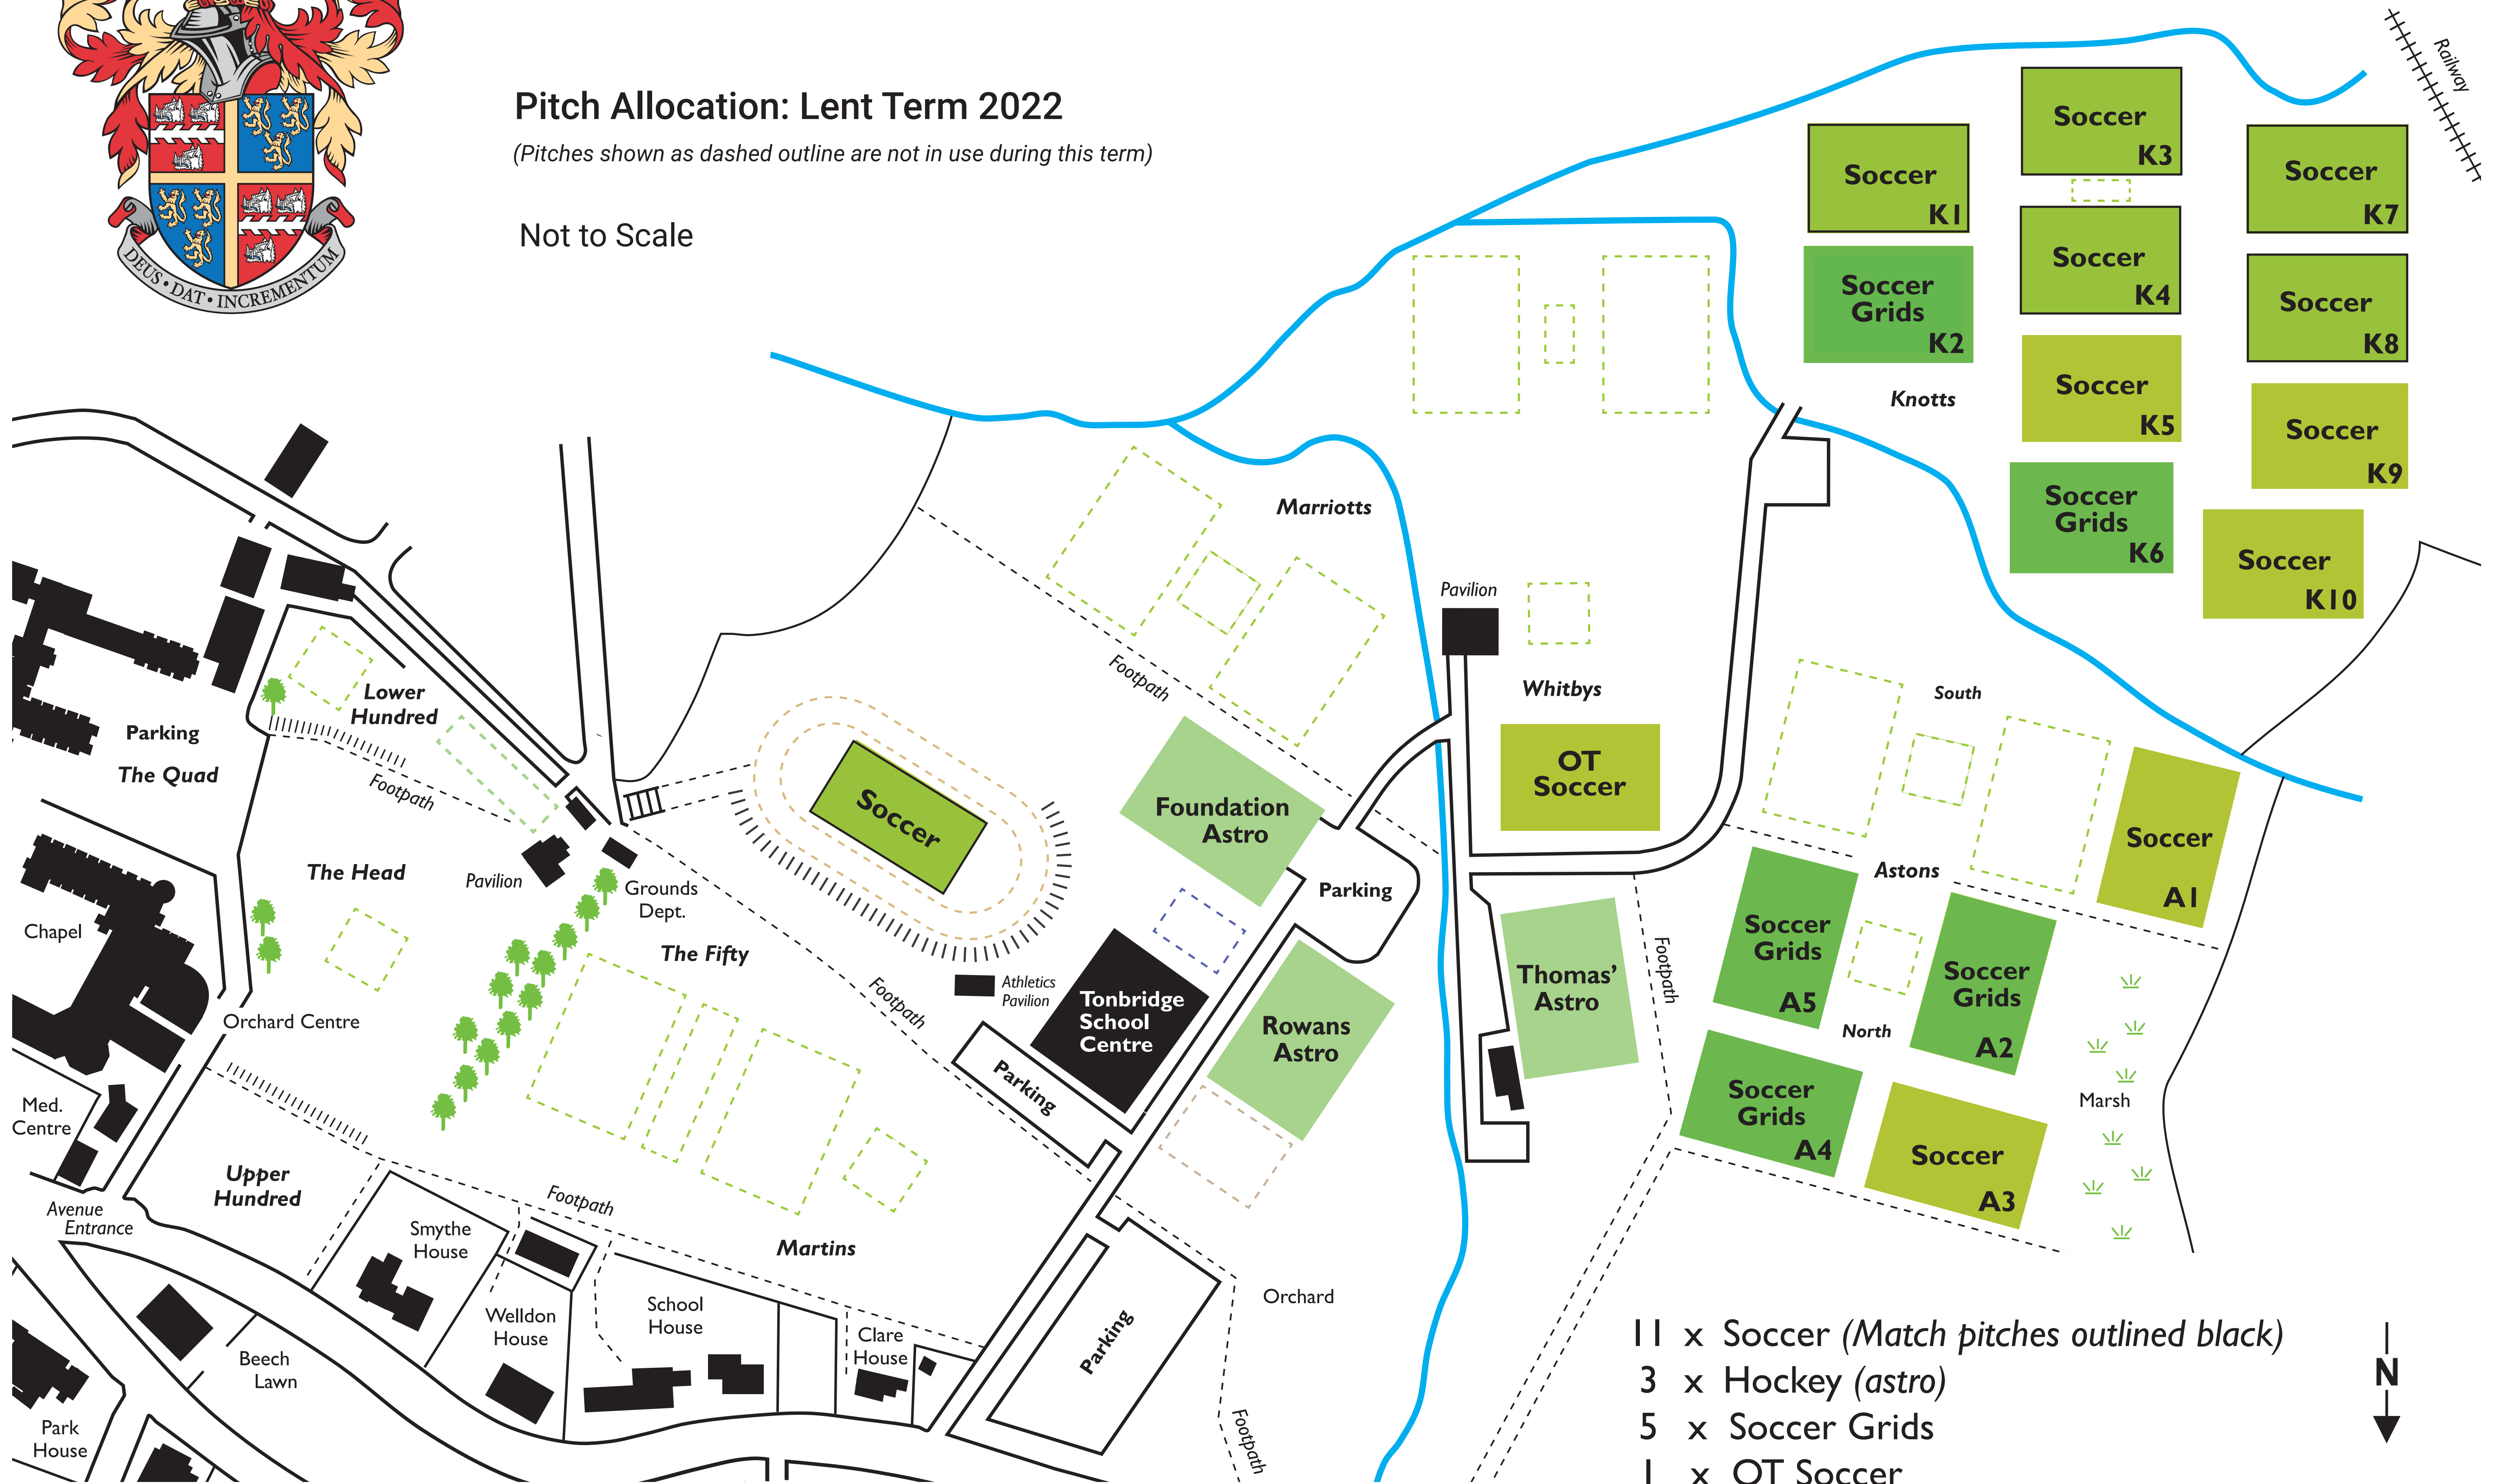

TONBRIDGE SCHOOL

Pitch Allocation: Lent Term 2022

(Pitches shown as dashed outline are not in use during this term)

Not to Scale

- 11 x Soccer (Match pitches outlined black)
- 3 x Hockey (astro)
- 5 x Soccer Grids
- 1 x OT Soccer