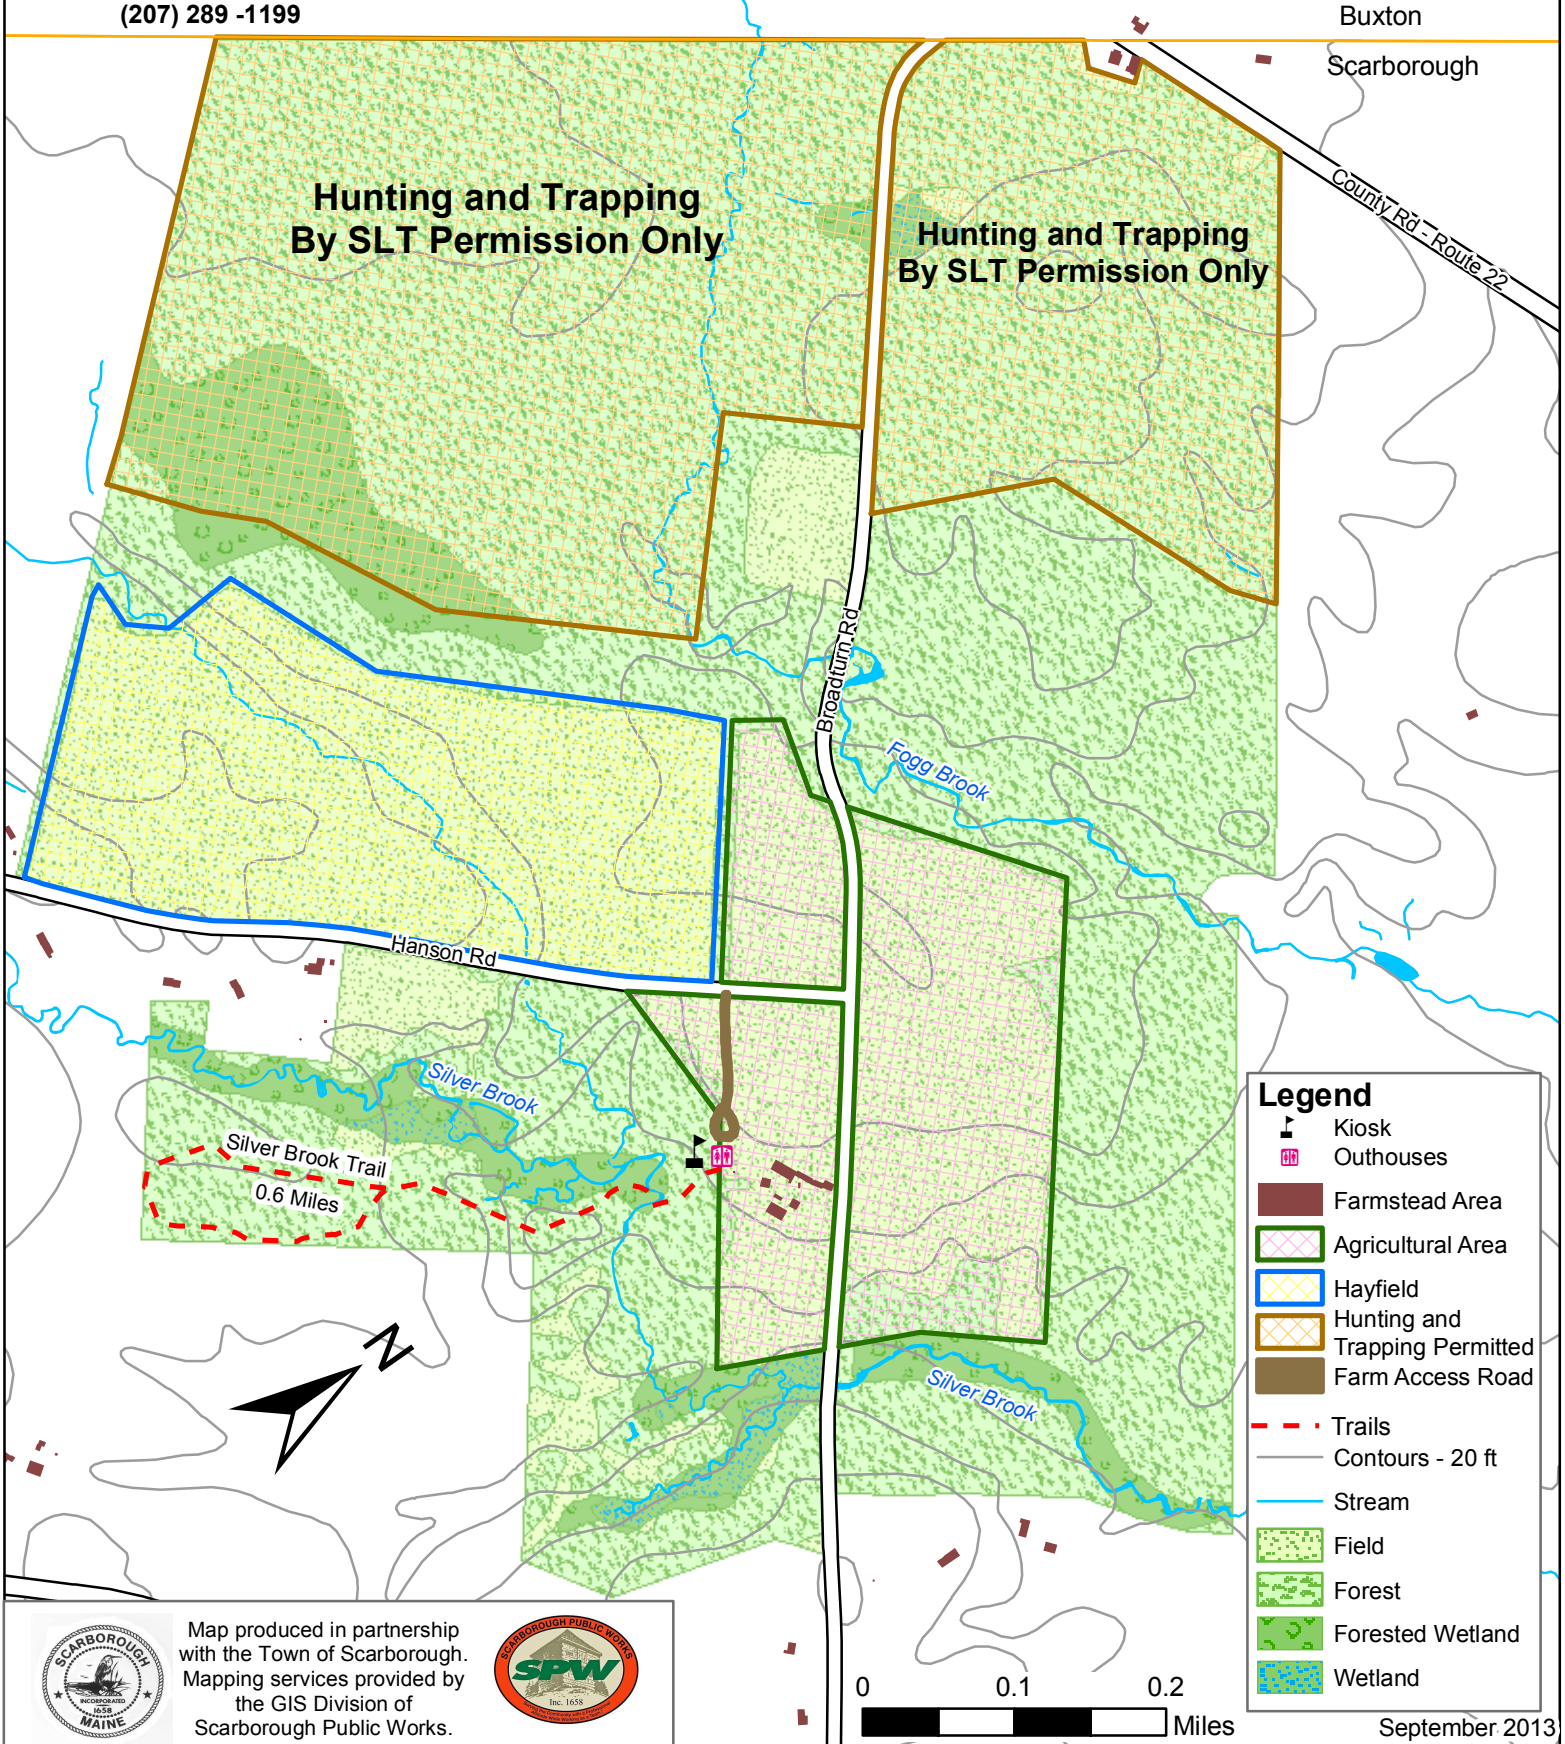

# Broadturn Farm

434 Acres of Land  
Protected, Managed and Owned by  
Scarborough Land Trust

SLT leases part of the property to  
John Bliss and Stacy Brenner  
for their Broadturn Farm, Inc. business  
of organic vegetables, flowers,  
and farm weddings.

388 Broadturn Rd  
[www.broadturnfarm.com](http://www.broadturnfarm.com)

Map produced in partnership  
with the Town of Scarborough.  
Mapping services provided by  
the GIS Division of  
Scarborough Public Works.