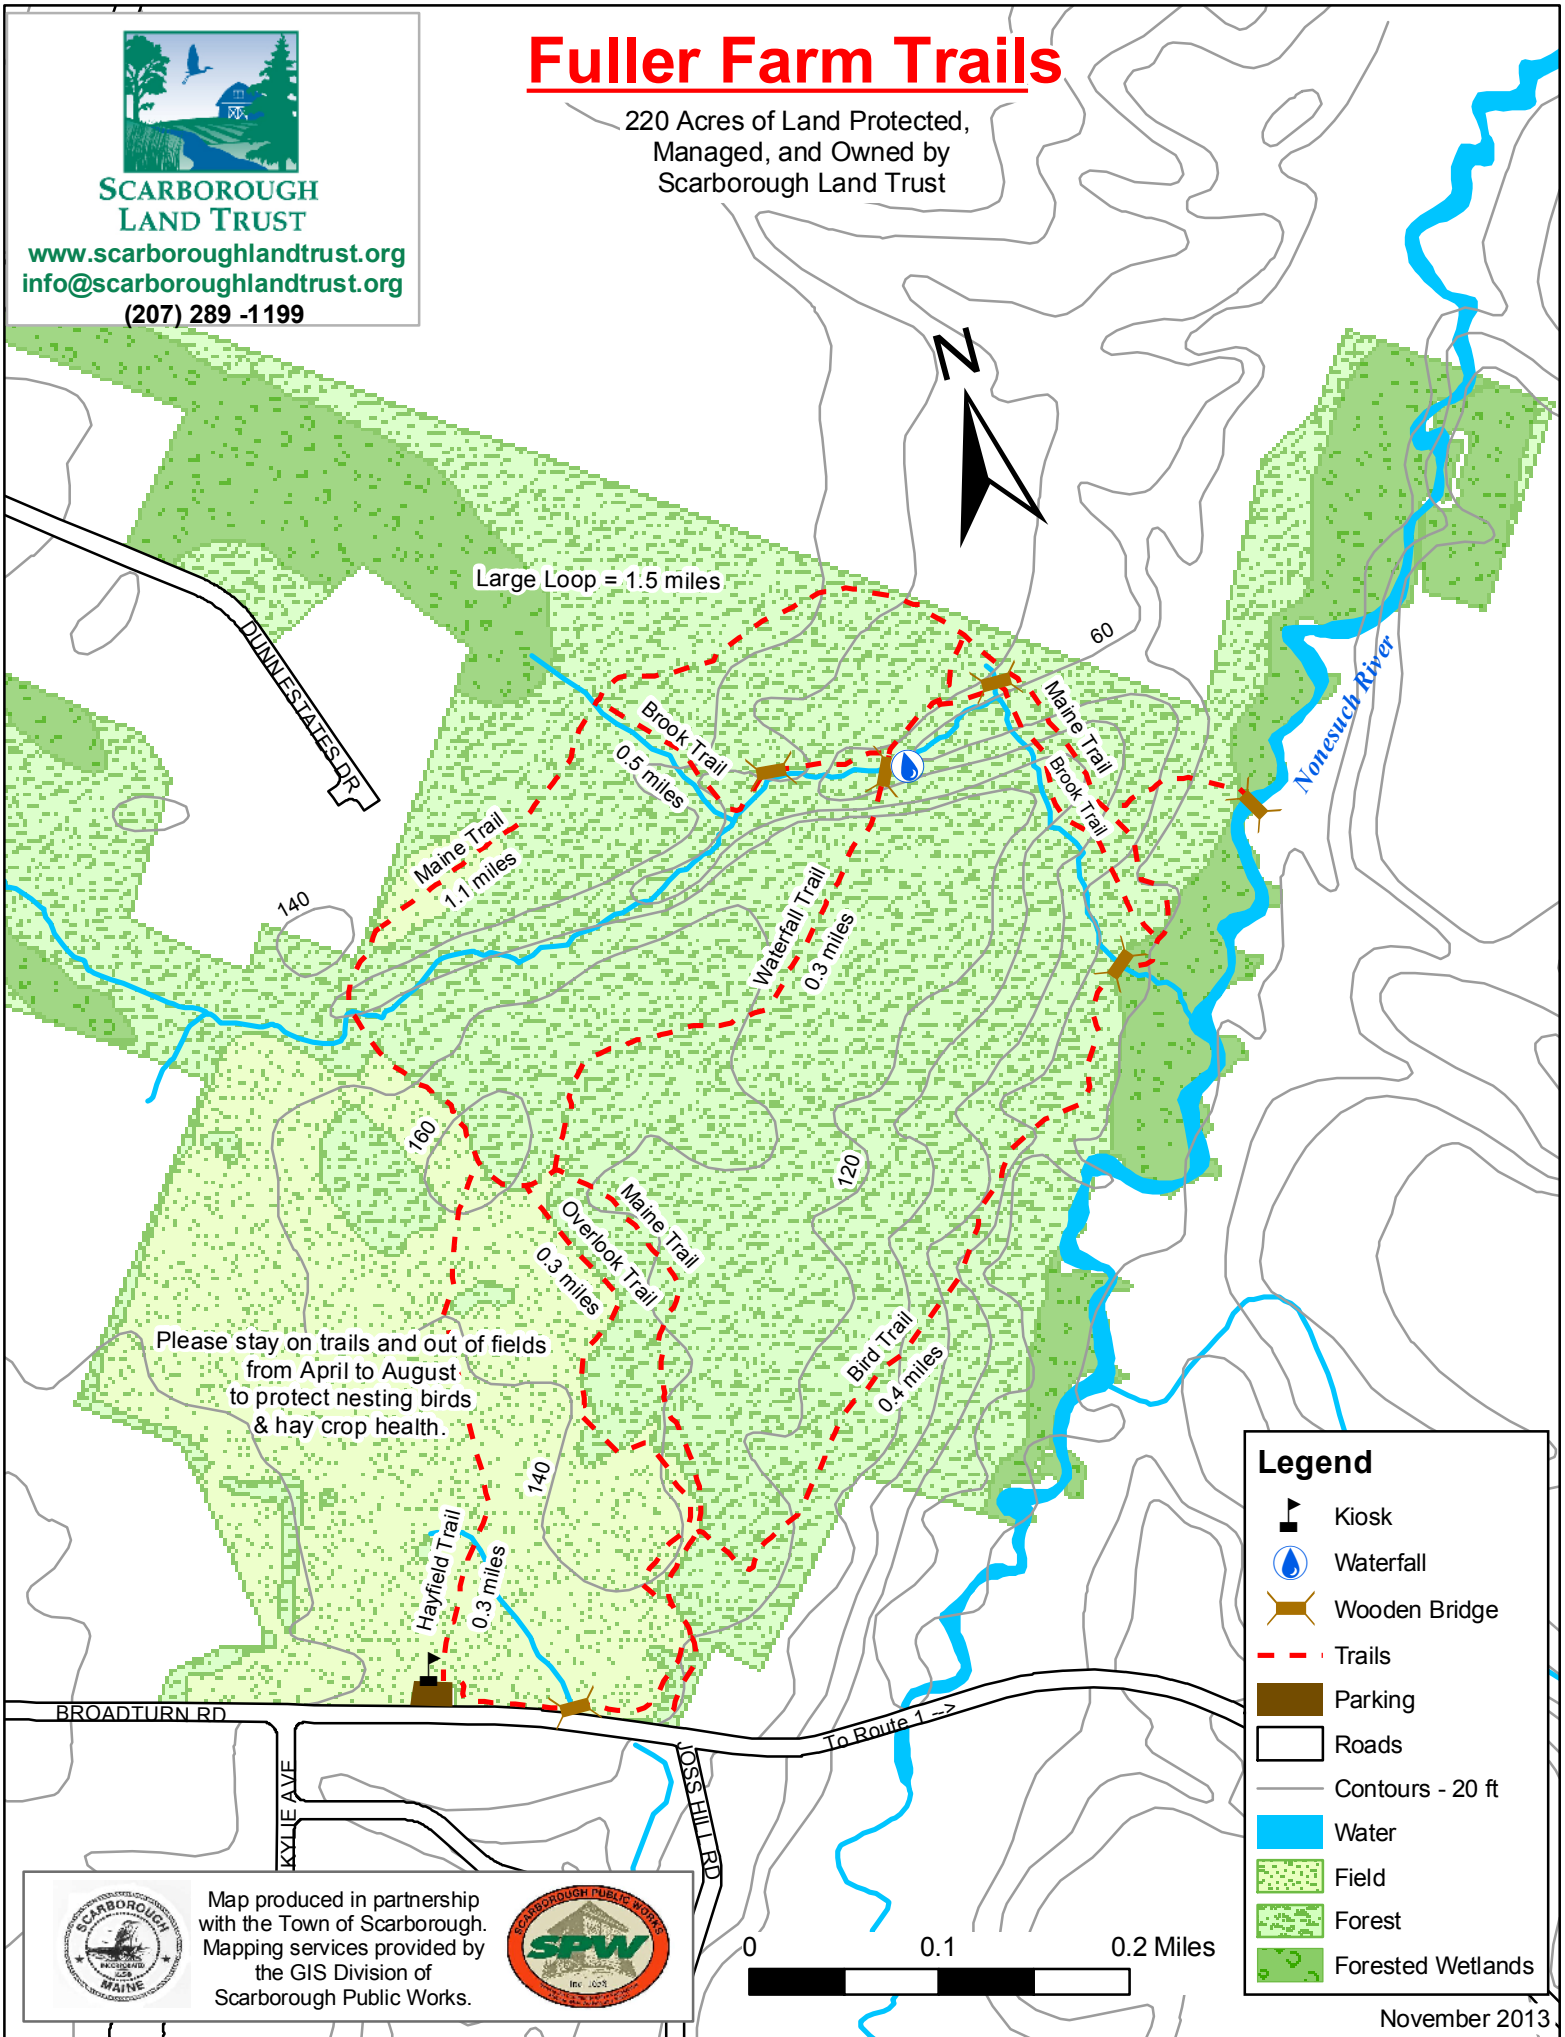

**SCARBOROUGH
LAND TRUST**
www.scarboroughlandtrust.org
info@scarboroughlandtrust.org
(207) 289 -1199

Fuller Farm Trails

220 Acres of Land Protected,
Managed, and Owned by
Scarborough Land Trust

Please stay on trails and out of fields
from April to August
to protect nesting birds
& hay crop health.

Legend

- Kiosk
- Waterfall
- Wooden Bridge
- Trails
- Parking
- Roads
- Contours - 20 ft
- Water
- Field
- Forest
- Forested Wetlands

Map produced in partnership
with the Town of Scarborough.
Mapping services provided by
the GIS Division of
Scarborough Public Works.