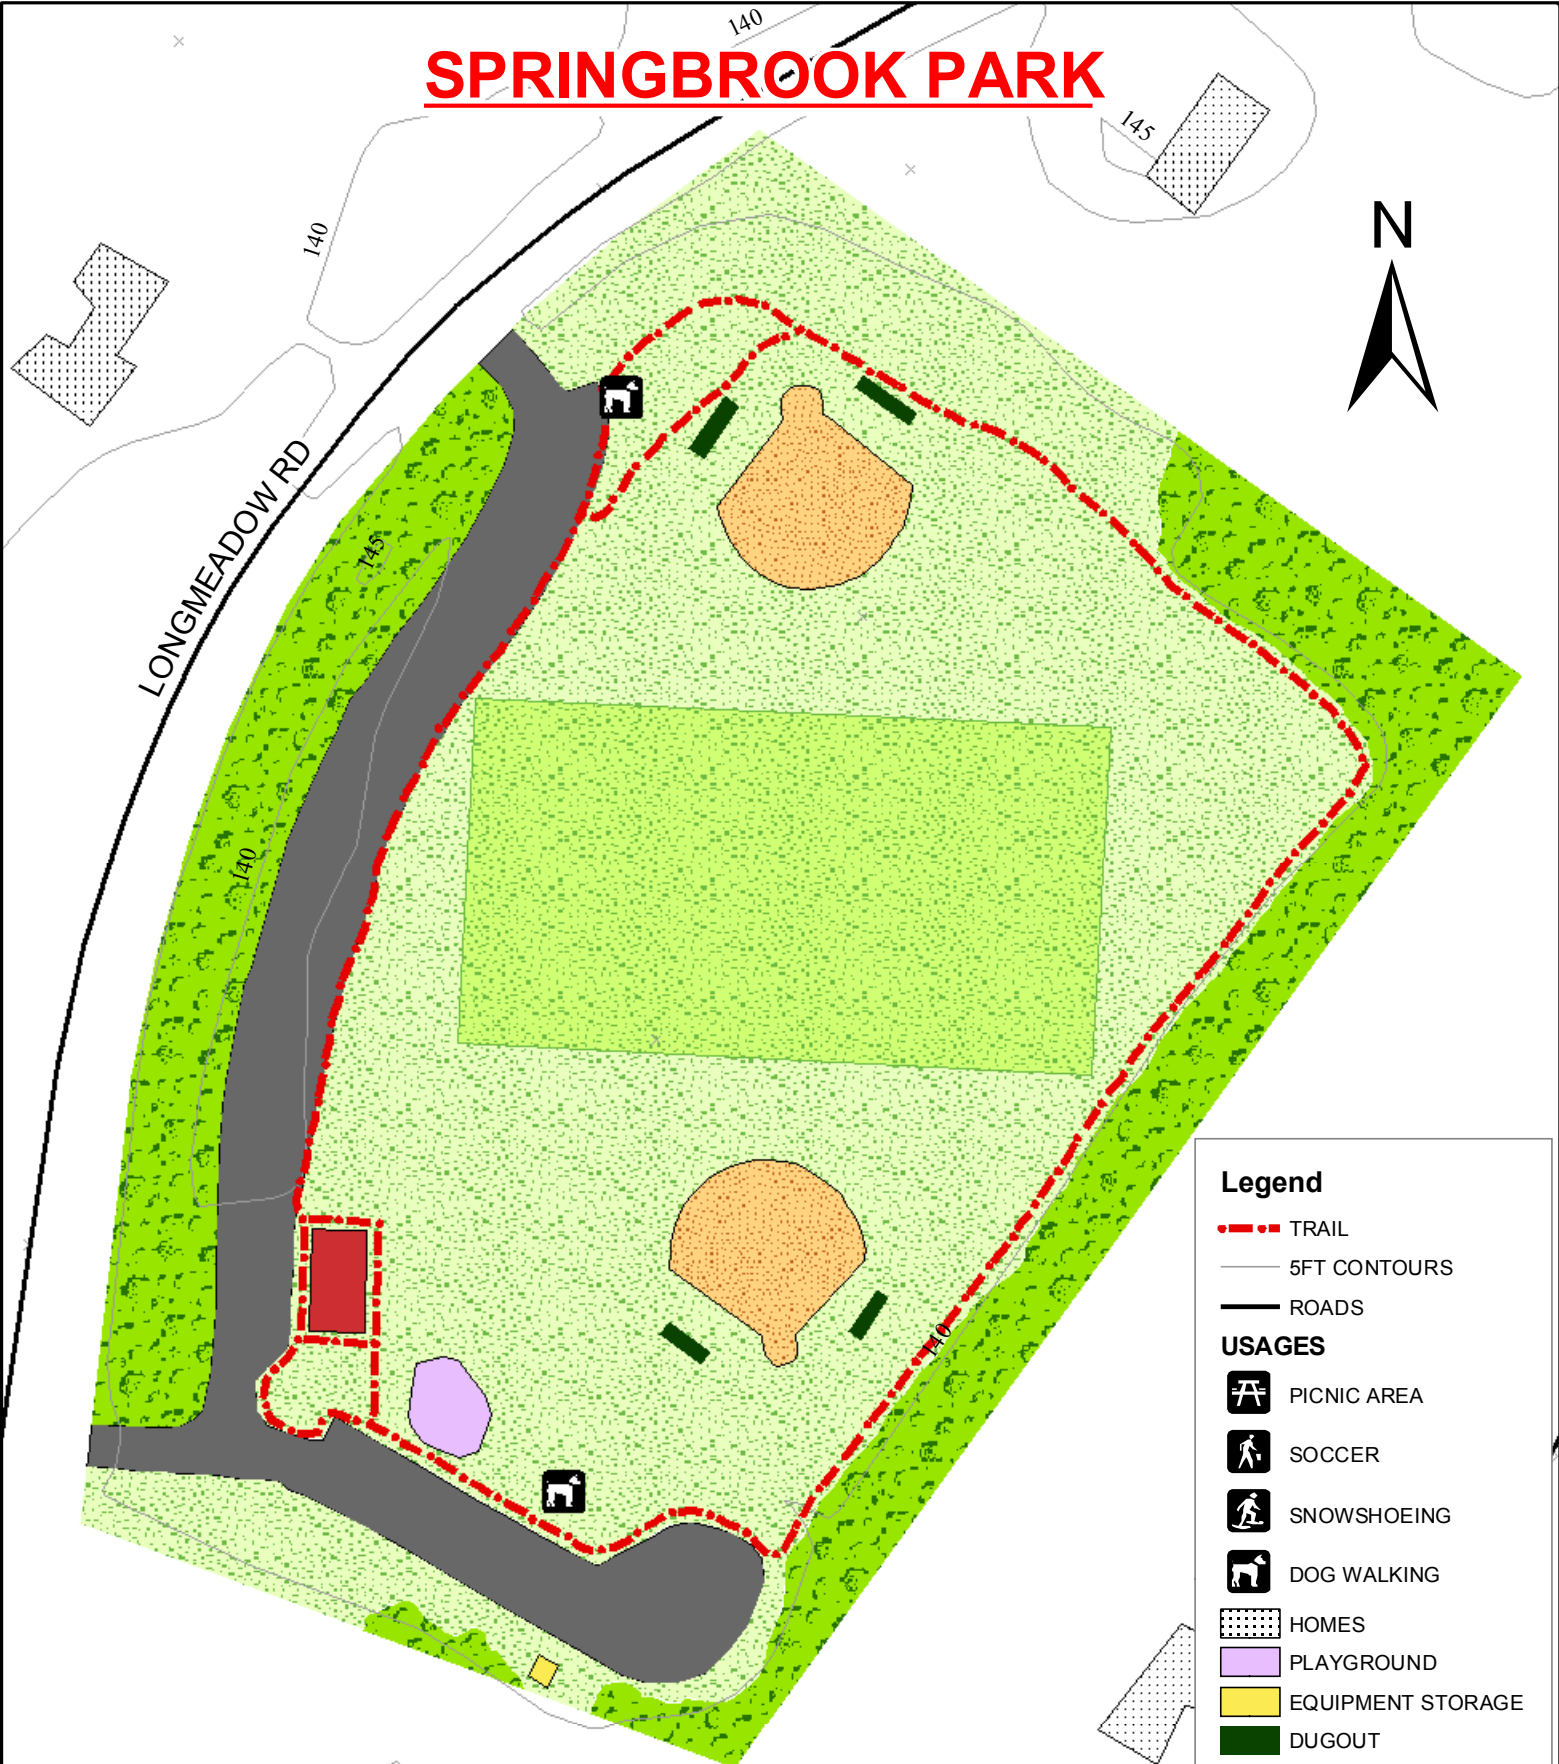

SPRINGBROOK PARK

Legend

- TRAIL
- 5FT CONTOURS
- ROADS
- USAGES**
- PICNIC AREA
- SOCCER
- SNOWSHOEING
- DOG WALKING
- HOMES
- PLAYGROUND
- EQUIPMENT STORAGE
- DUGOUT
- CONCESSION
- BASEBALL DIAMOND
- PUBLIC FIELDS
- FOREST
- SOCCER FIELD
- PAVED PARKING

TRAIL LOOP = .37 MILES

1 inch equals 100 feet

October 2007