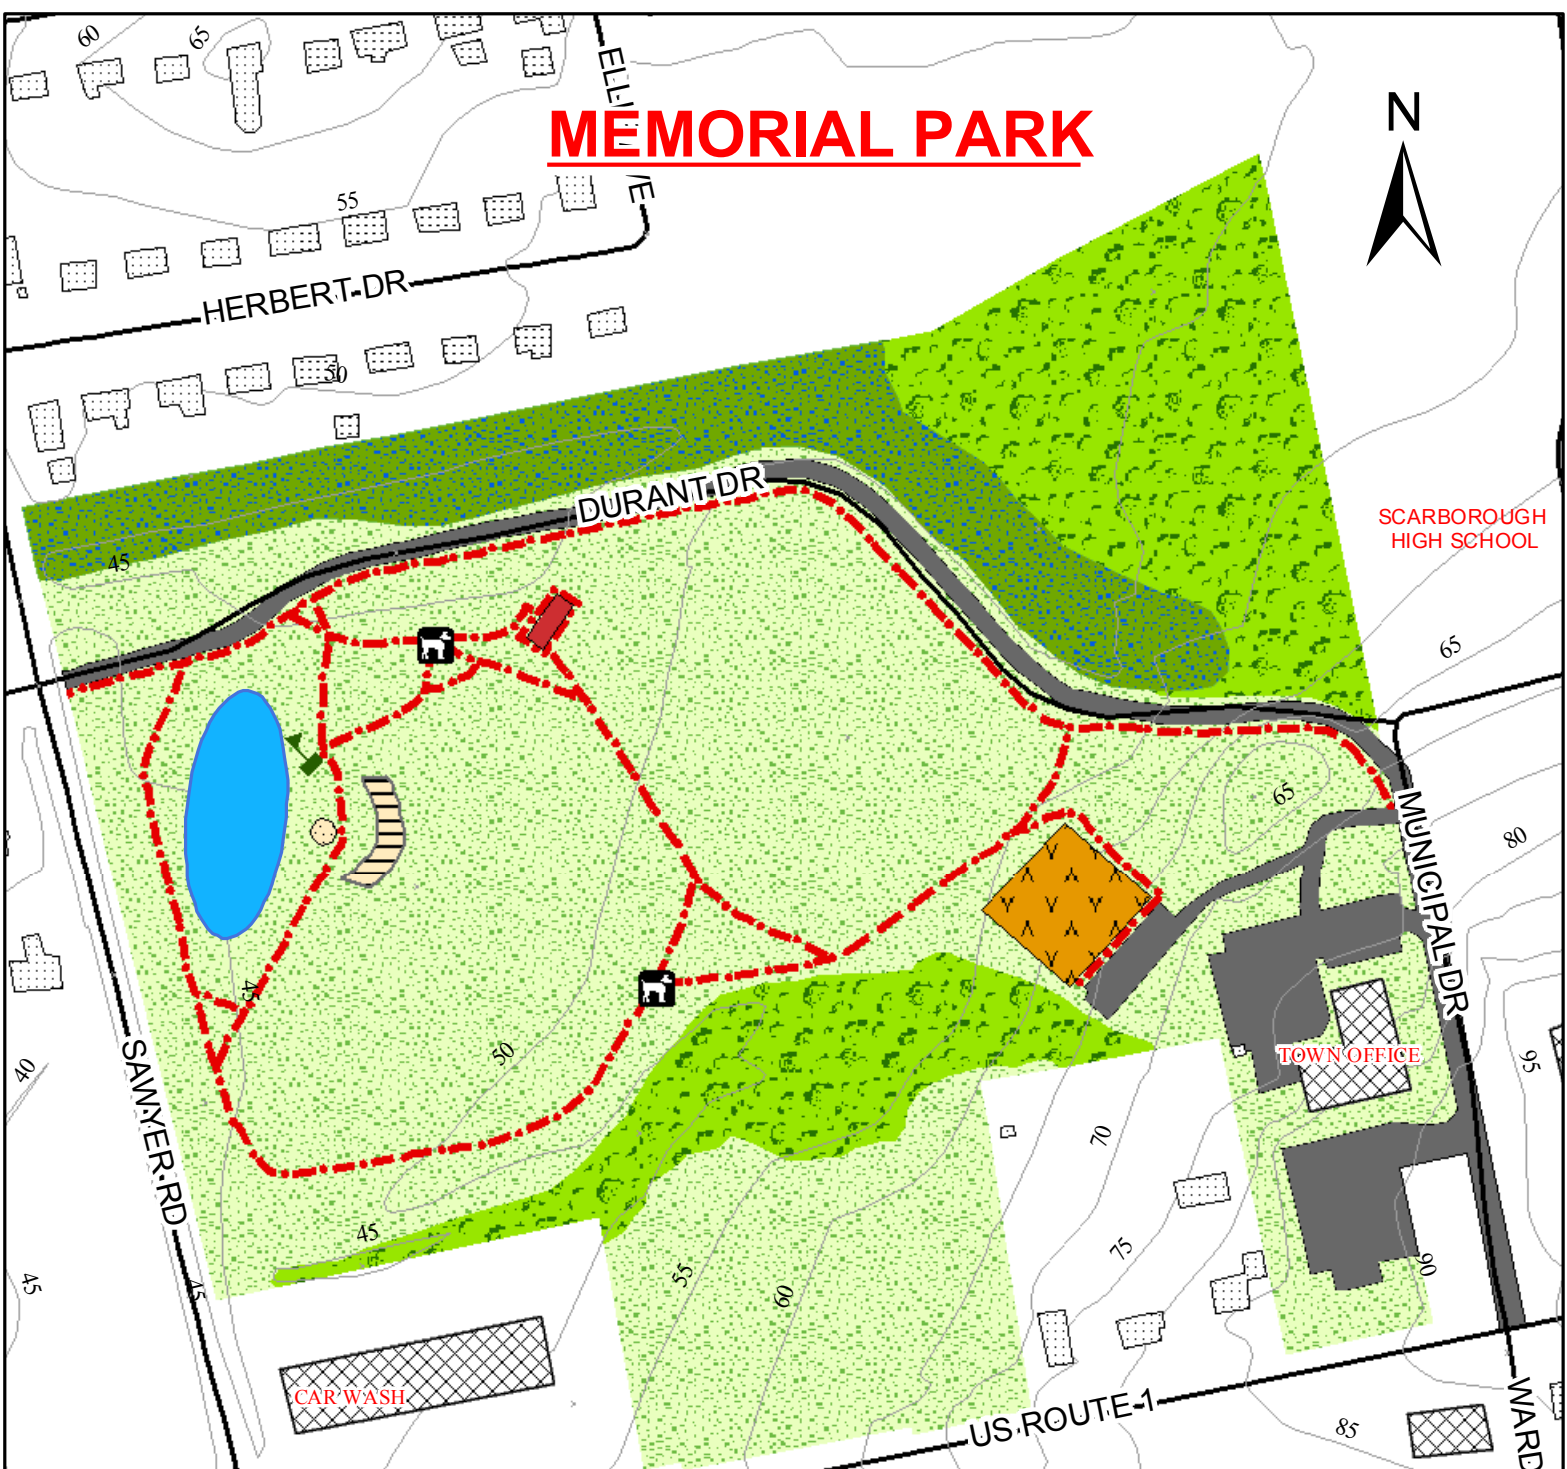

MEMORIAL PARK

SCARBOROUGH HIGH SCHOOL

TOWN OFFICE

CAR WASH

BESSEY SCHOOL

Legend

- | | | | |
|---------------|----------------|--|-----------------|
| | MEMORIAL TRAIL | | HOMES |
| | 5FT CONTOURS | | NON-RESIDENTIAL |
| | ROADS | | CONCESSION |
| USAGES | | | |
| | SOCCER | | AMPHITHEATRE |
| | DOG WALKING | | GAZEBO |
| | JOGGING | | SKATEPARK |
| | FLAG POLE | | FOUNTAIN POND |
| | | | PUBLIC FIELDS |
| | | | FOREST |
| | | | SOCCER FIELD |
| | | | WETLAND |
| | | | PAVED PARKING |

LARGE TRAIL LOOP = 1/2 MILE

1 inch equals 200 feet

October 2007