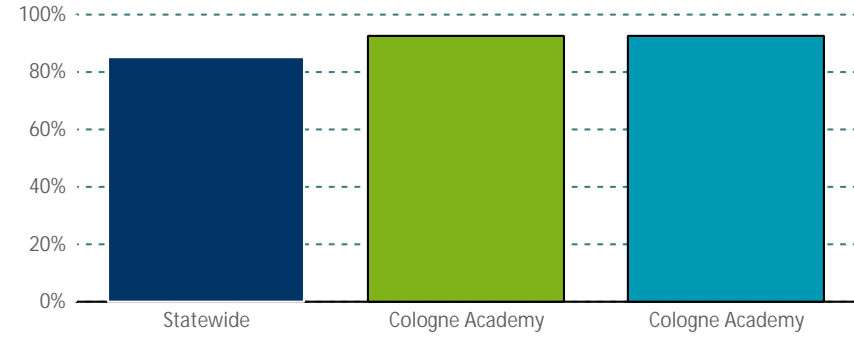

School: Cologne Academy District: Cologne Academy

The number of students attending school regularly

This is a measure of students who attend school on a regular basis and are not frequently absent. A student is considered consistently attending if they attend more than 90 percent of the time the student is enrolled during the year.

	Statewide	Cologne Academy	Cologne Academy
Consistent Attendance	85.3%	92.9%	92.9%
Count	678,119	524	524

At my school, teachers care about students

No Engagement and Safety data available for this organization.